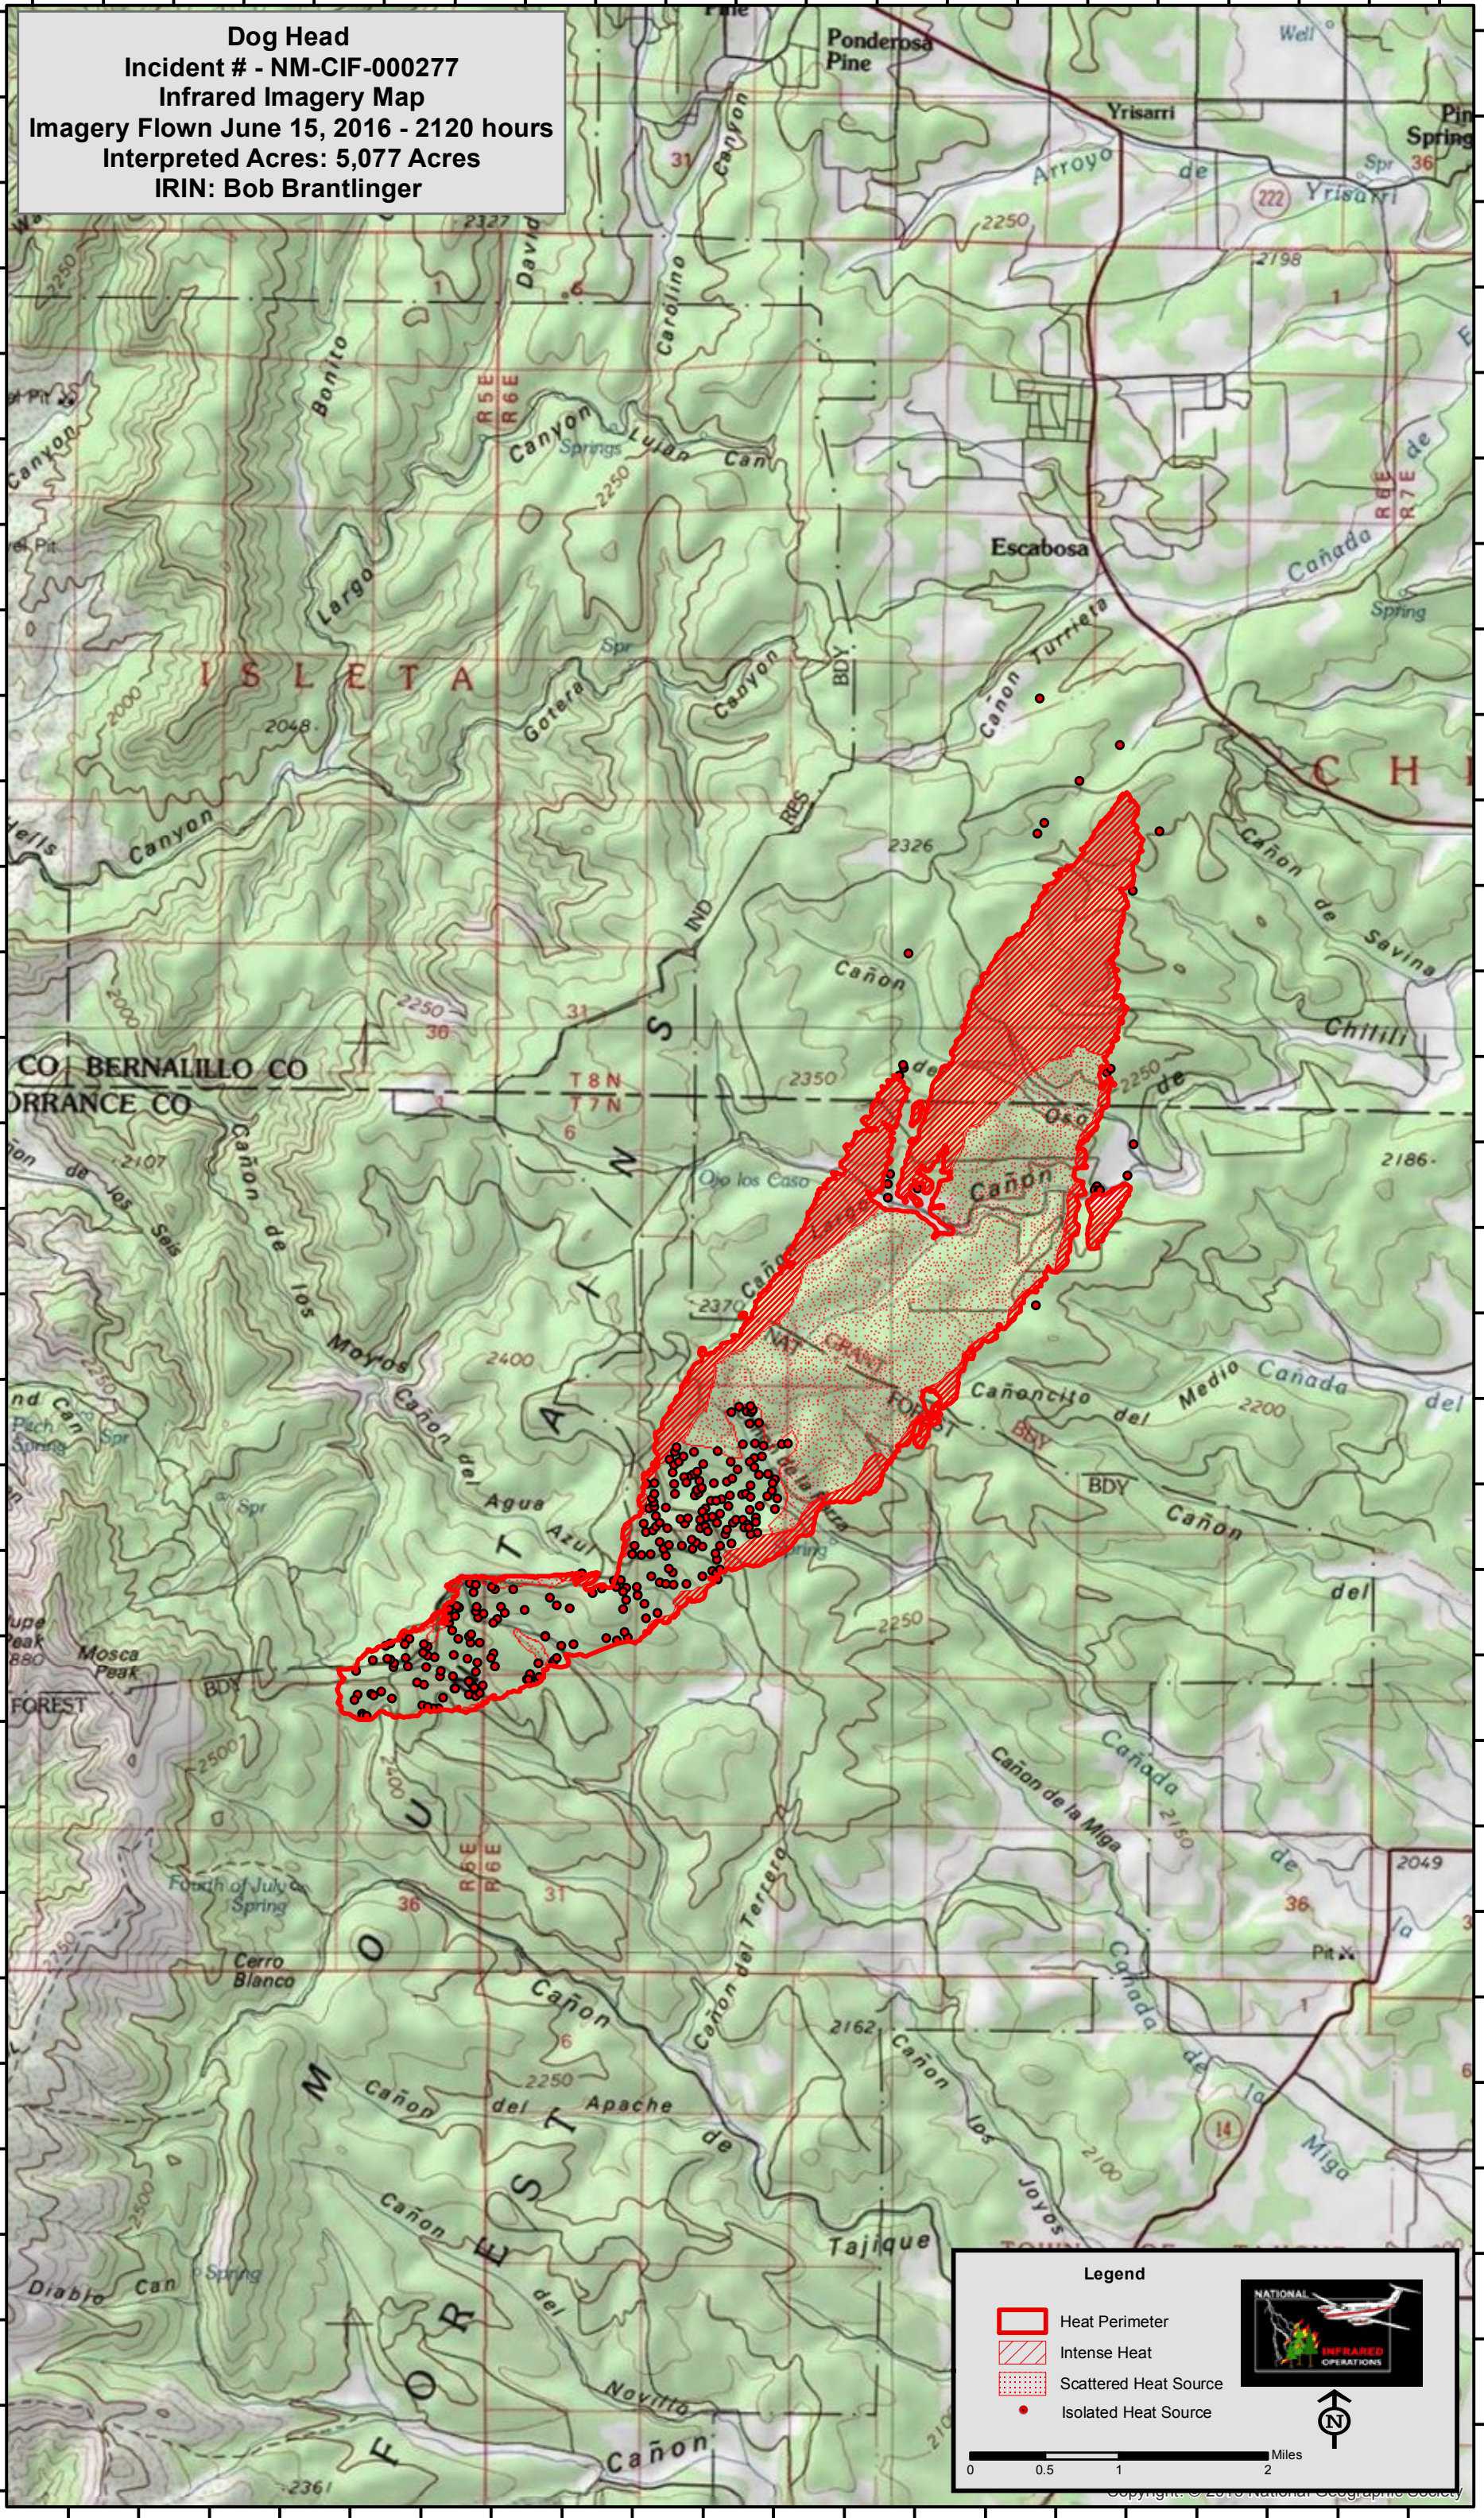

Dog Head
Incident # - NM-CIF-000277
Infrared Imagery Map
Imagery Flown June 15, 2016 - 2120 hours
Interpreted Acres: 5,077 Acres
IRIN: Bob Brantlinger

Legend

-  Heat Perimeter
-  Intense Heat
-  Scattered Heat Source
-  Isolated Heat Source

0 0.5 1 2 Miles

Copyright: © 2016 National Geographic Society