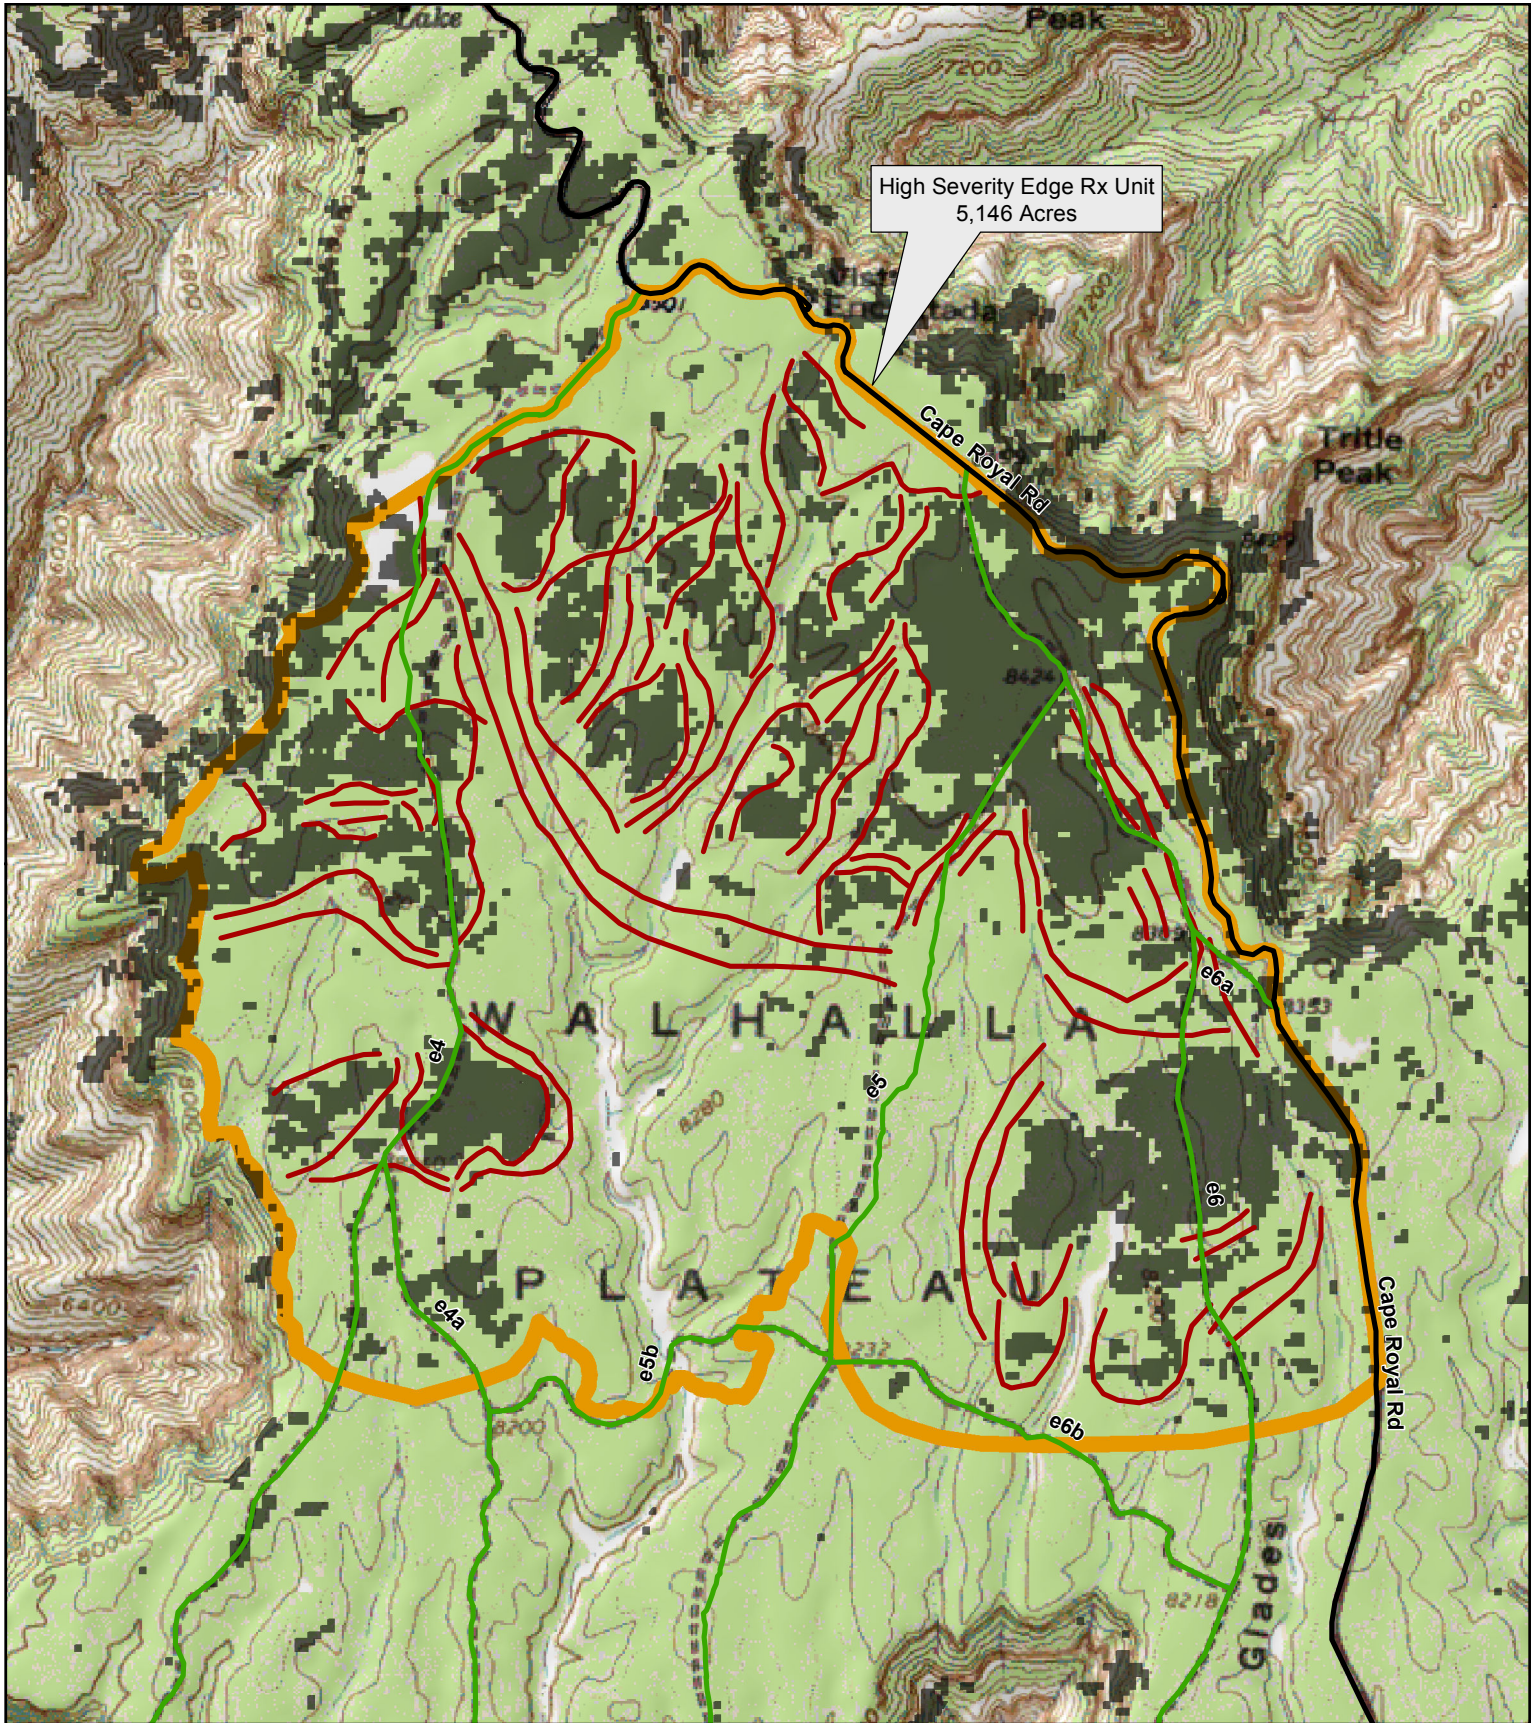

Ignitions Map

High Severity Edge Rx - Grand Canyon National Park

High Severity Edge Rx Unit
5,146 Acres

Park Boundary

Rx Unit Boundary

Unpaved Road

Previous High Severity Area

Proposed Ignition Lines

Re-Vegetated/Converted to Trail

Grand Canyon Fire & Aviation
08/31/16