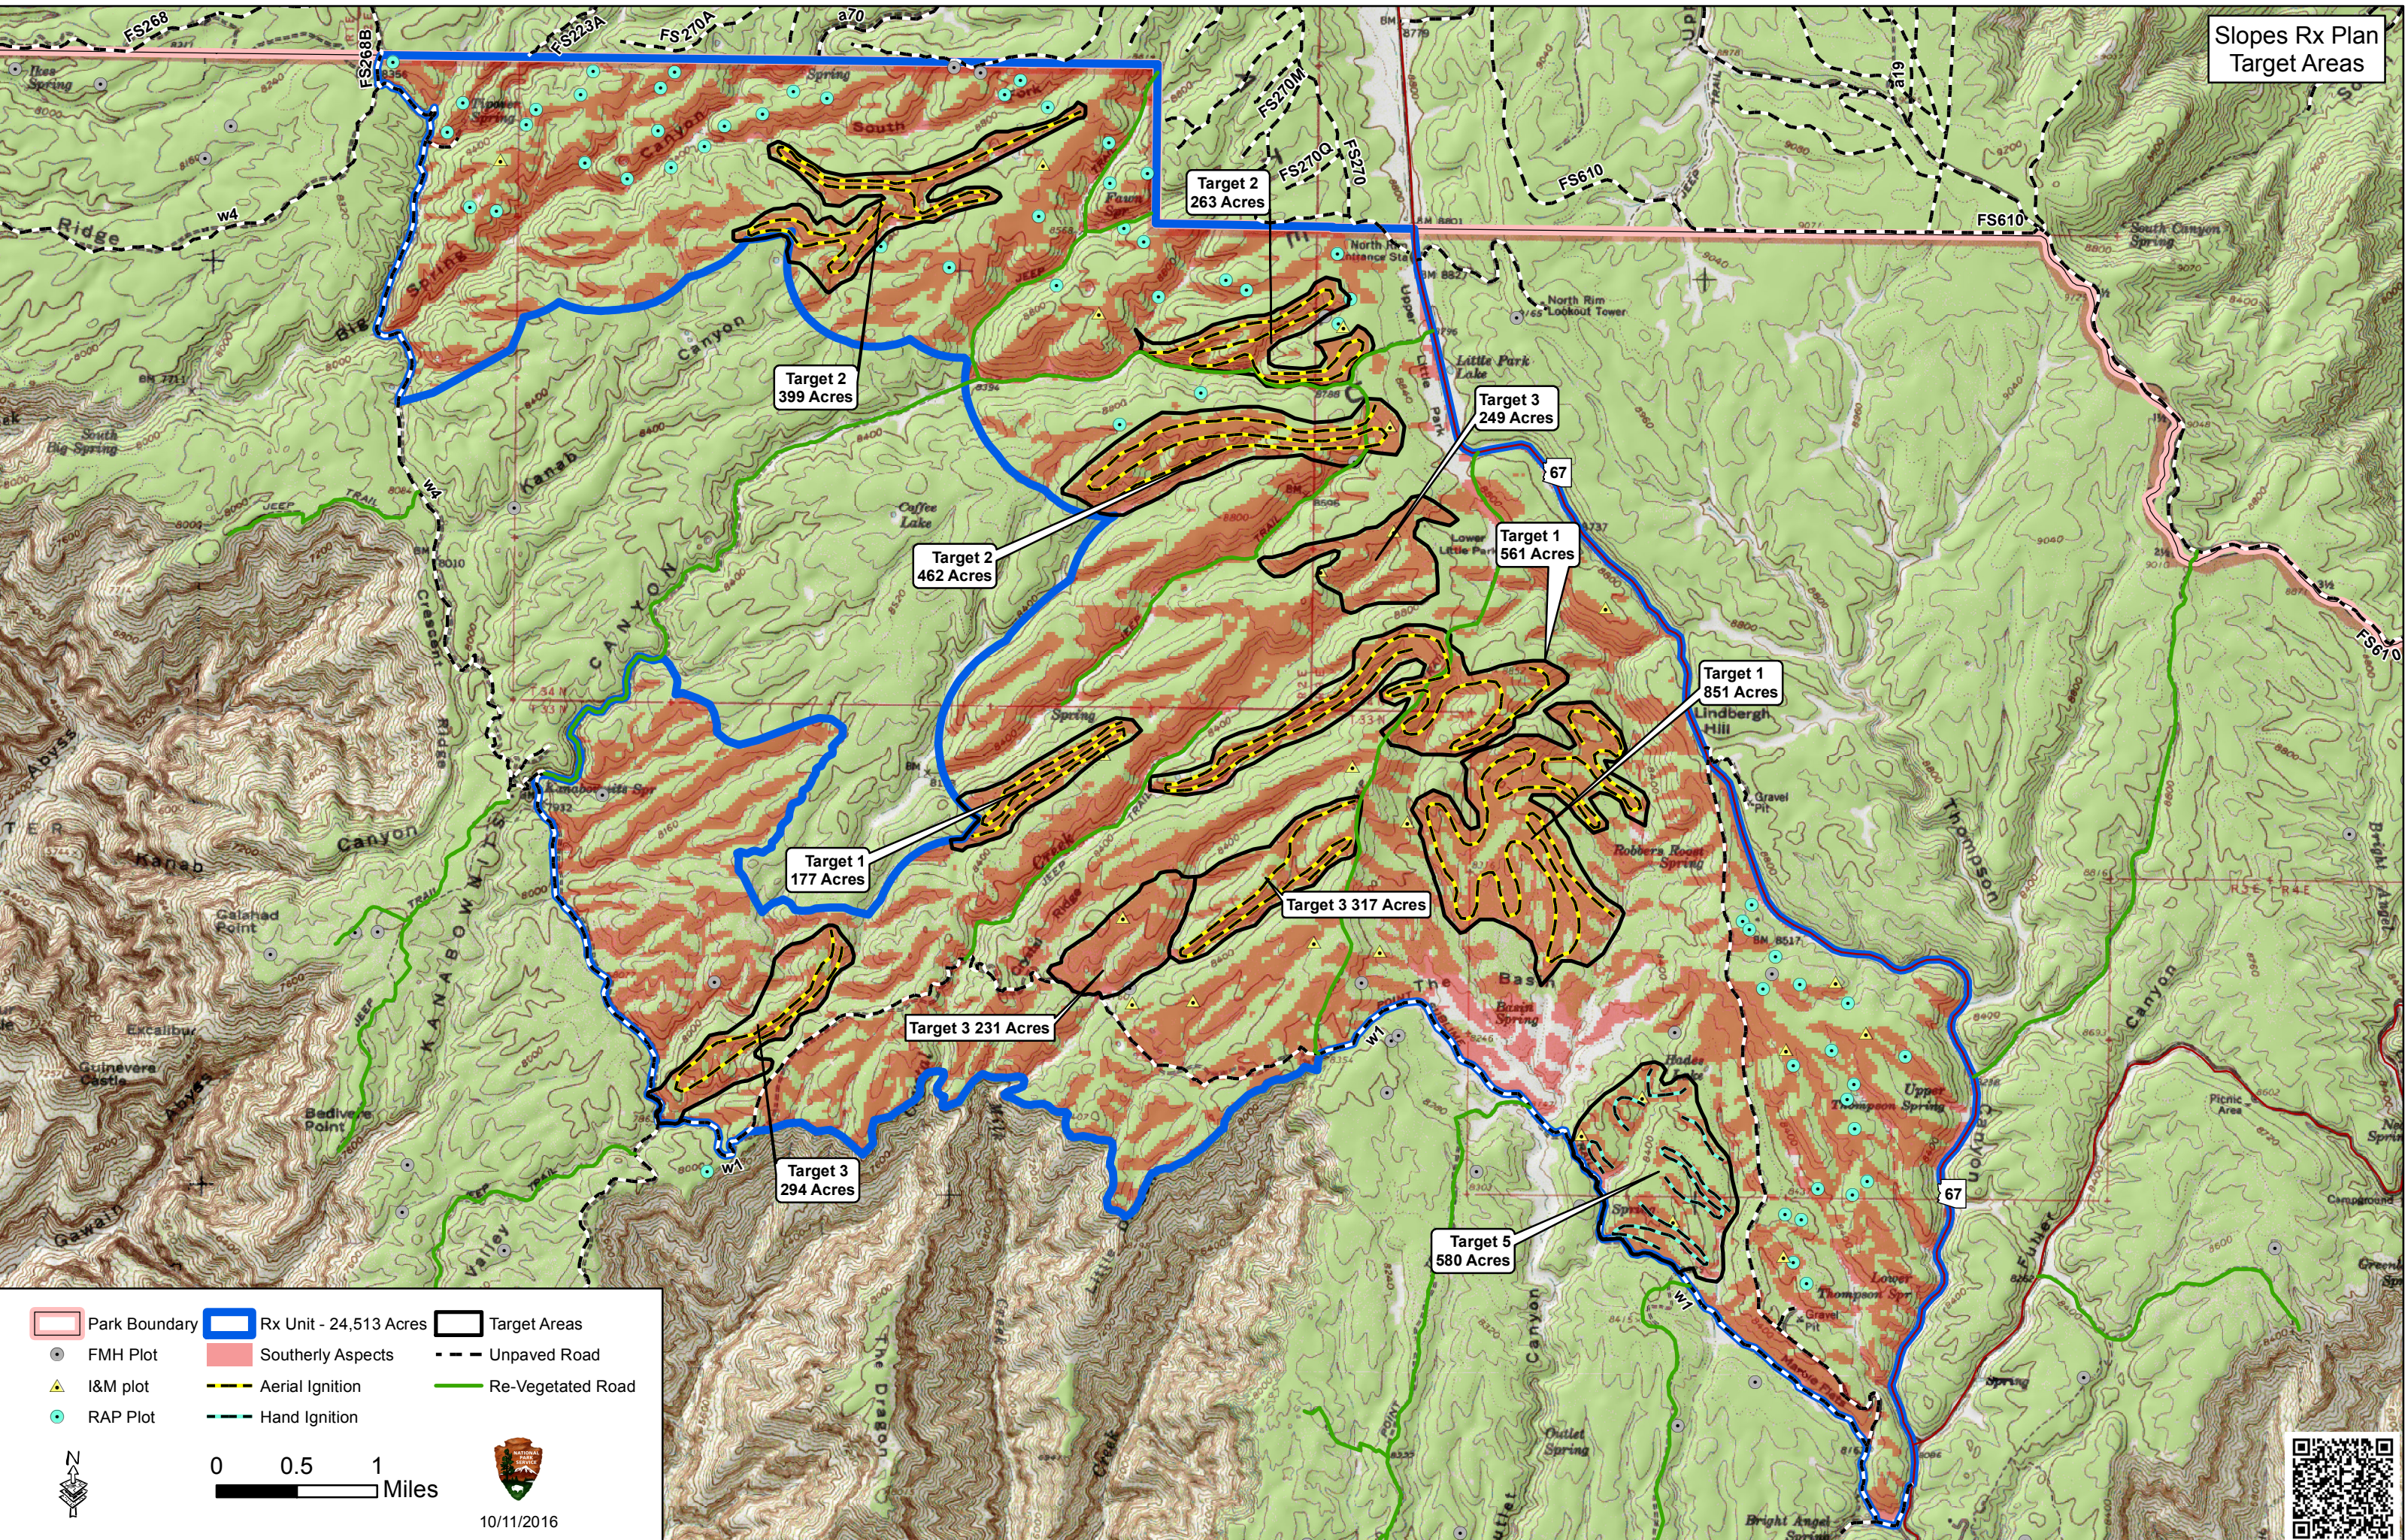

Slopes Rx Plan
Target Areas

Park Boundary	Rx Unit - 24,513 Acres	Target Areas
FMH Plot	Southerly Aspects	Unpaved Road
I&M plot	Aerial Ignition	Re-Vegetated Road
RAP Plot	Hand Ignition	

0 0.5 1 Miles

10/11/2016