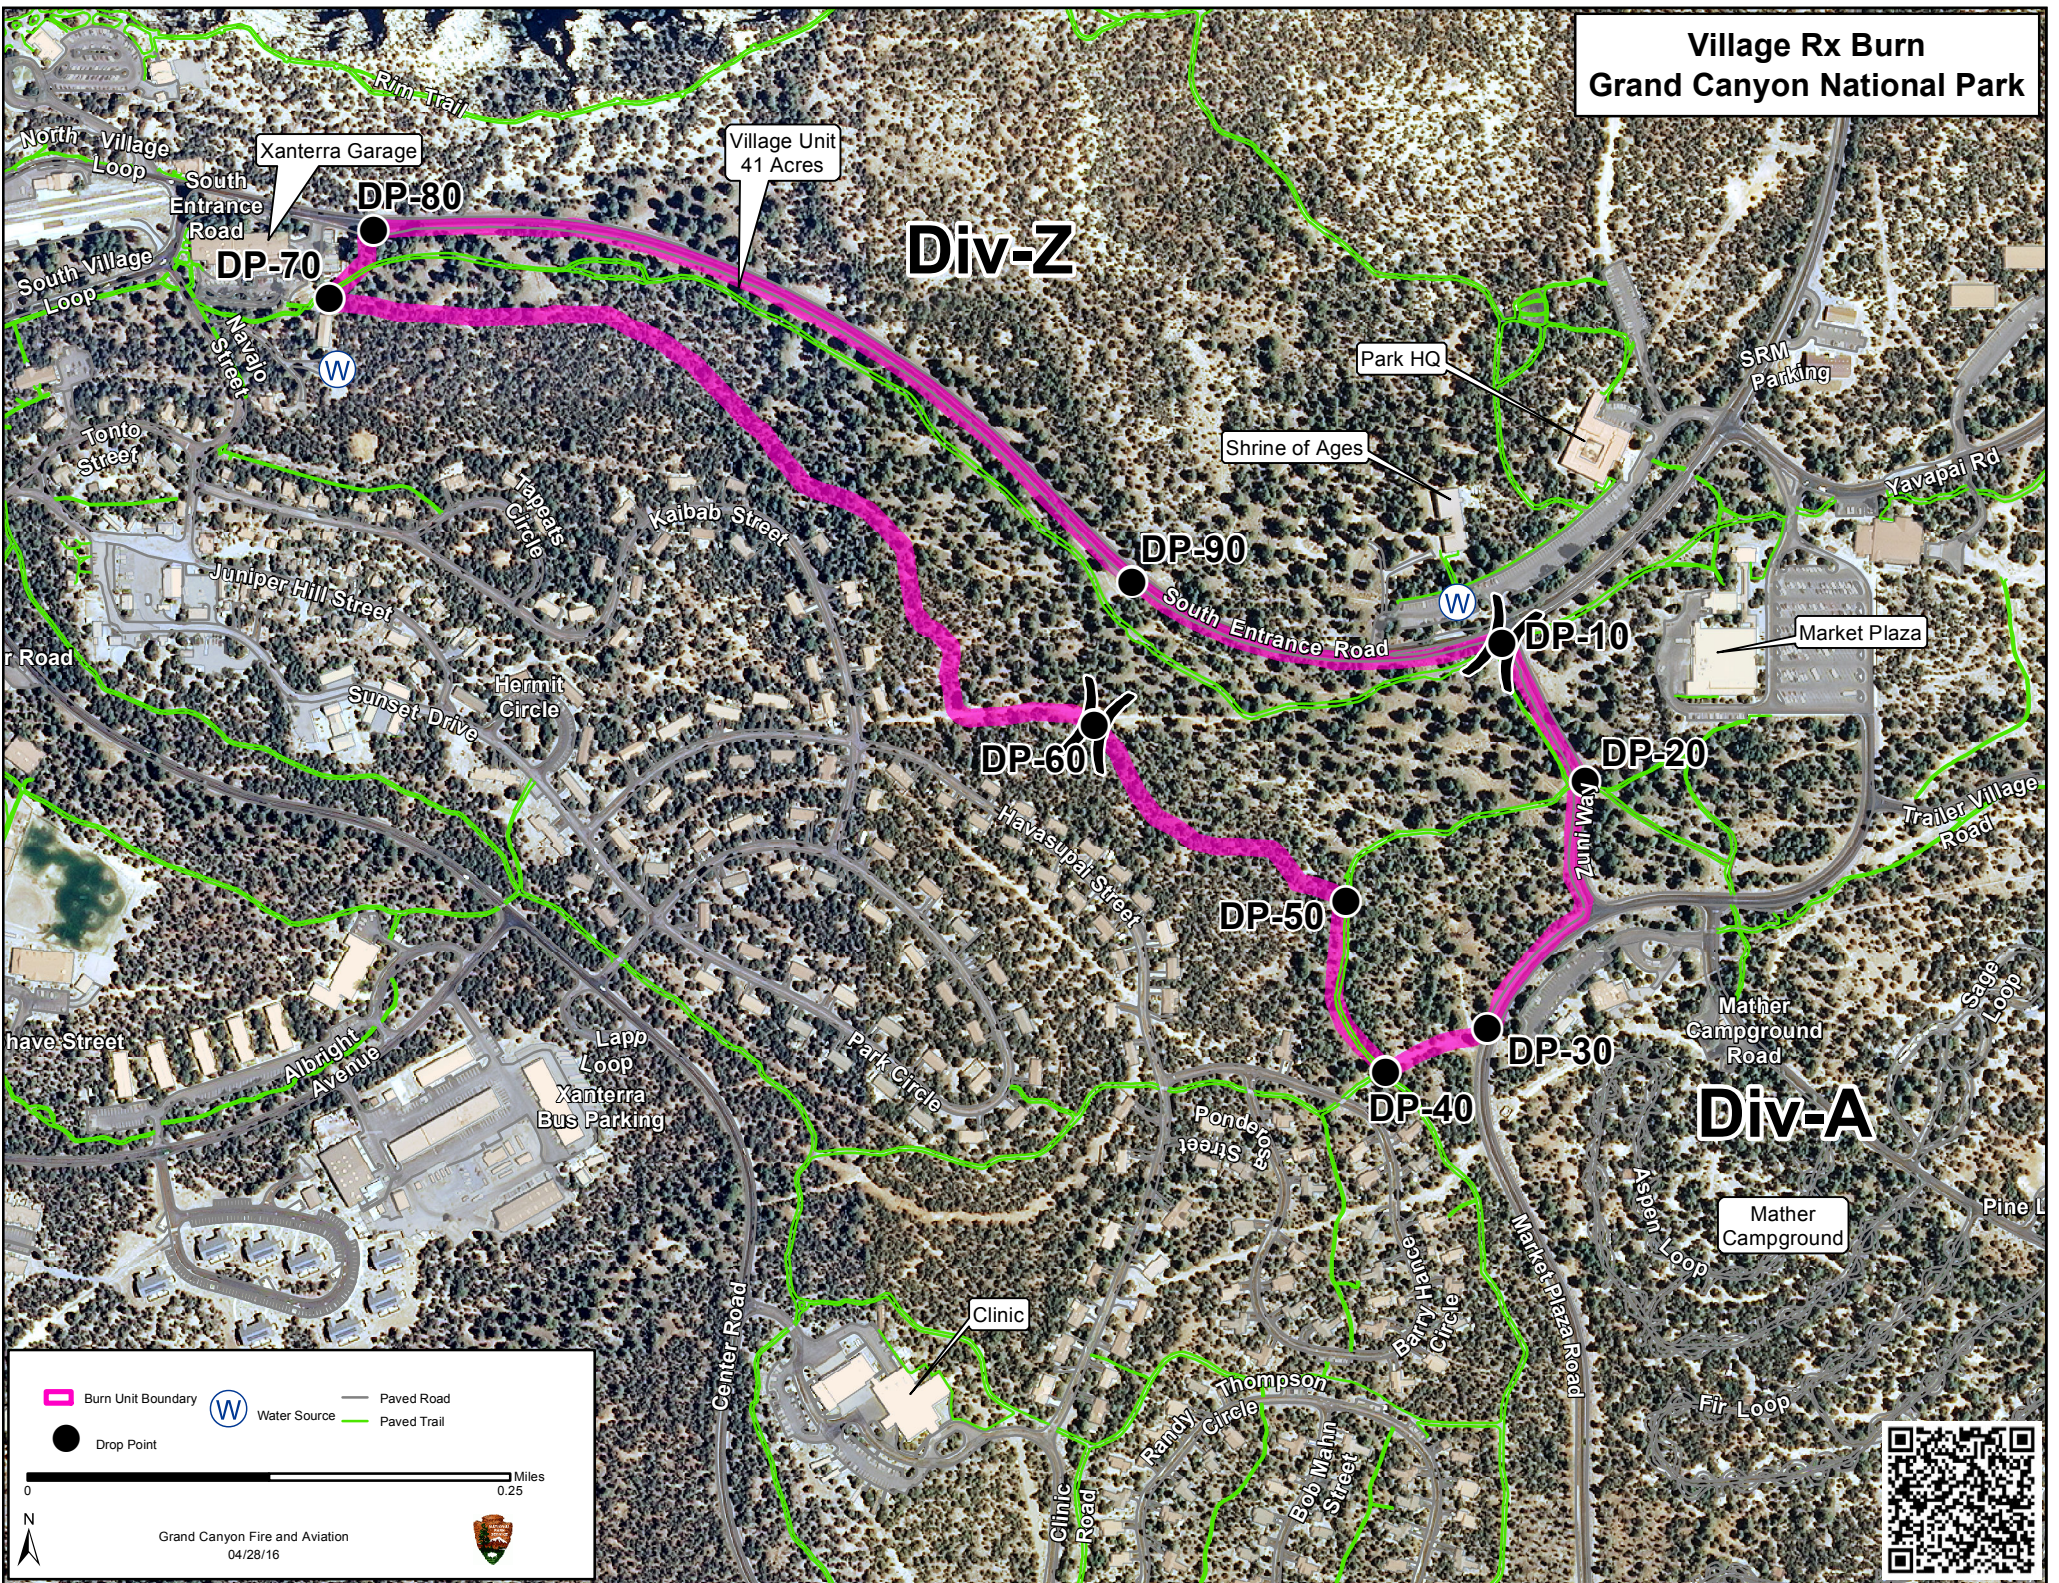

# Village Rx Burn Grand Canyon National Park

**Legend:**

- Burn Unit Boundary
- Water Source
- Paved Road
- Paved Trail
- Drop Point

0 0.25 Miles

Grand Canyon Fire and Aviation  
04/28/16