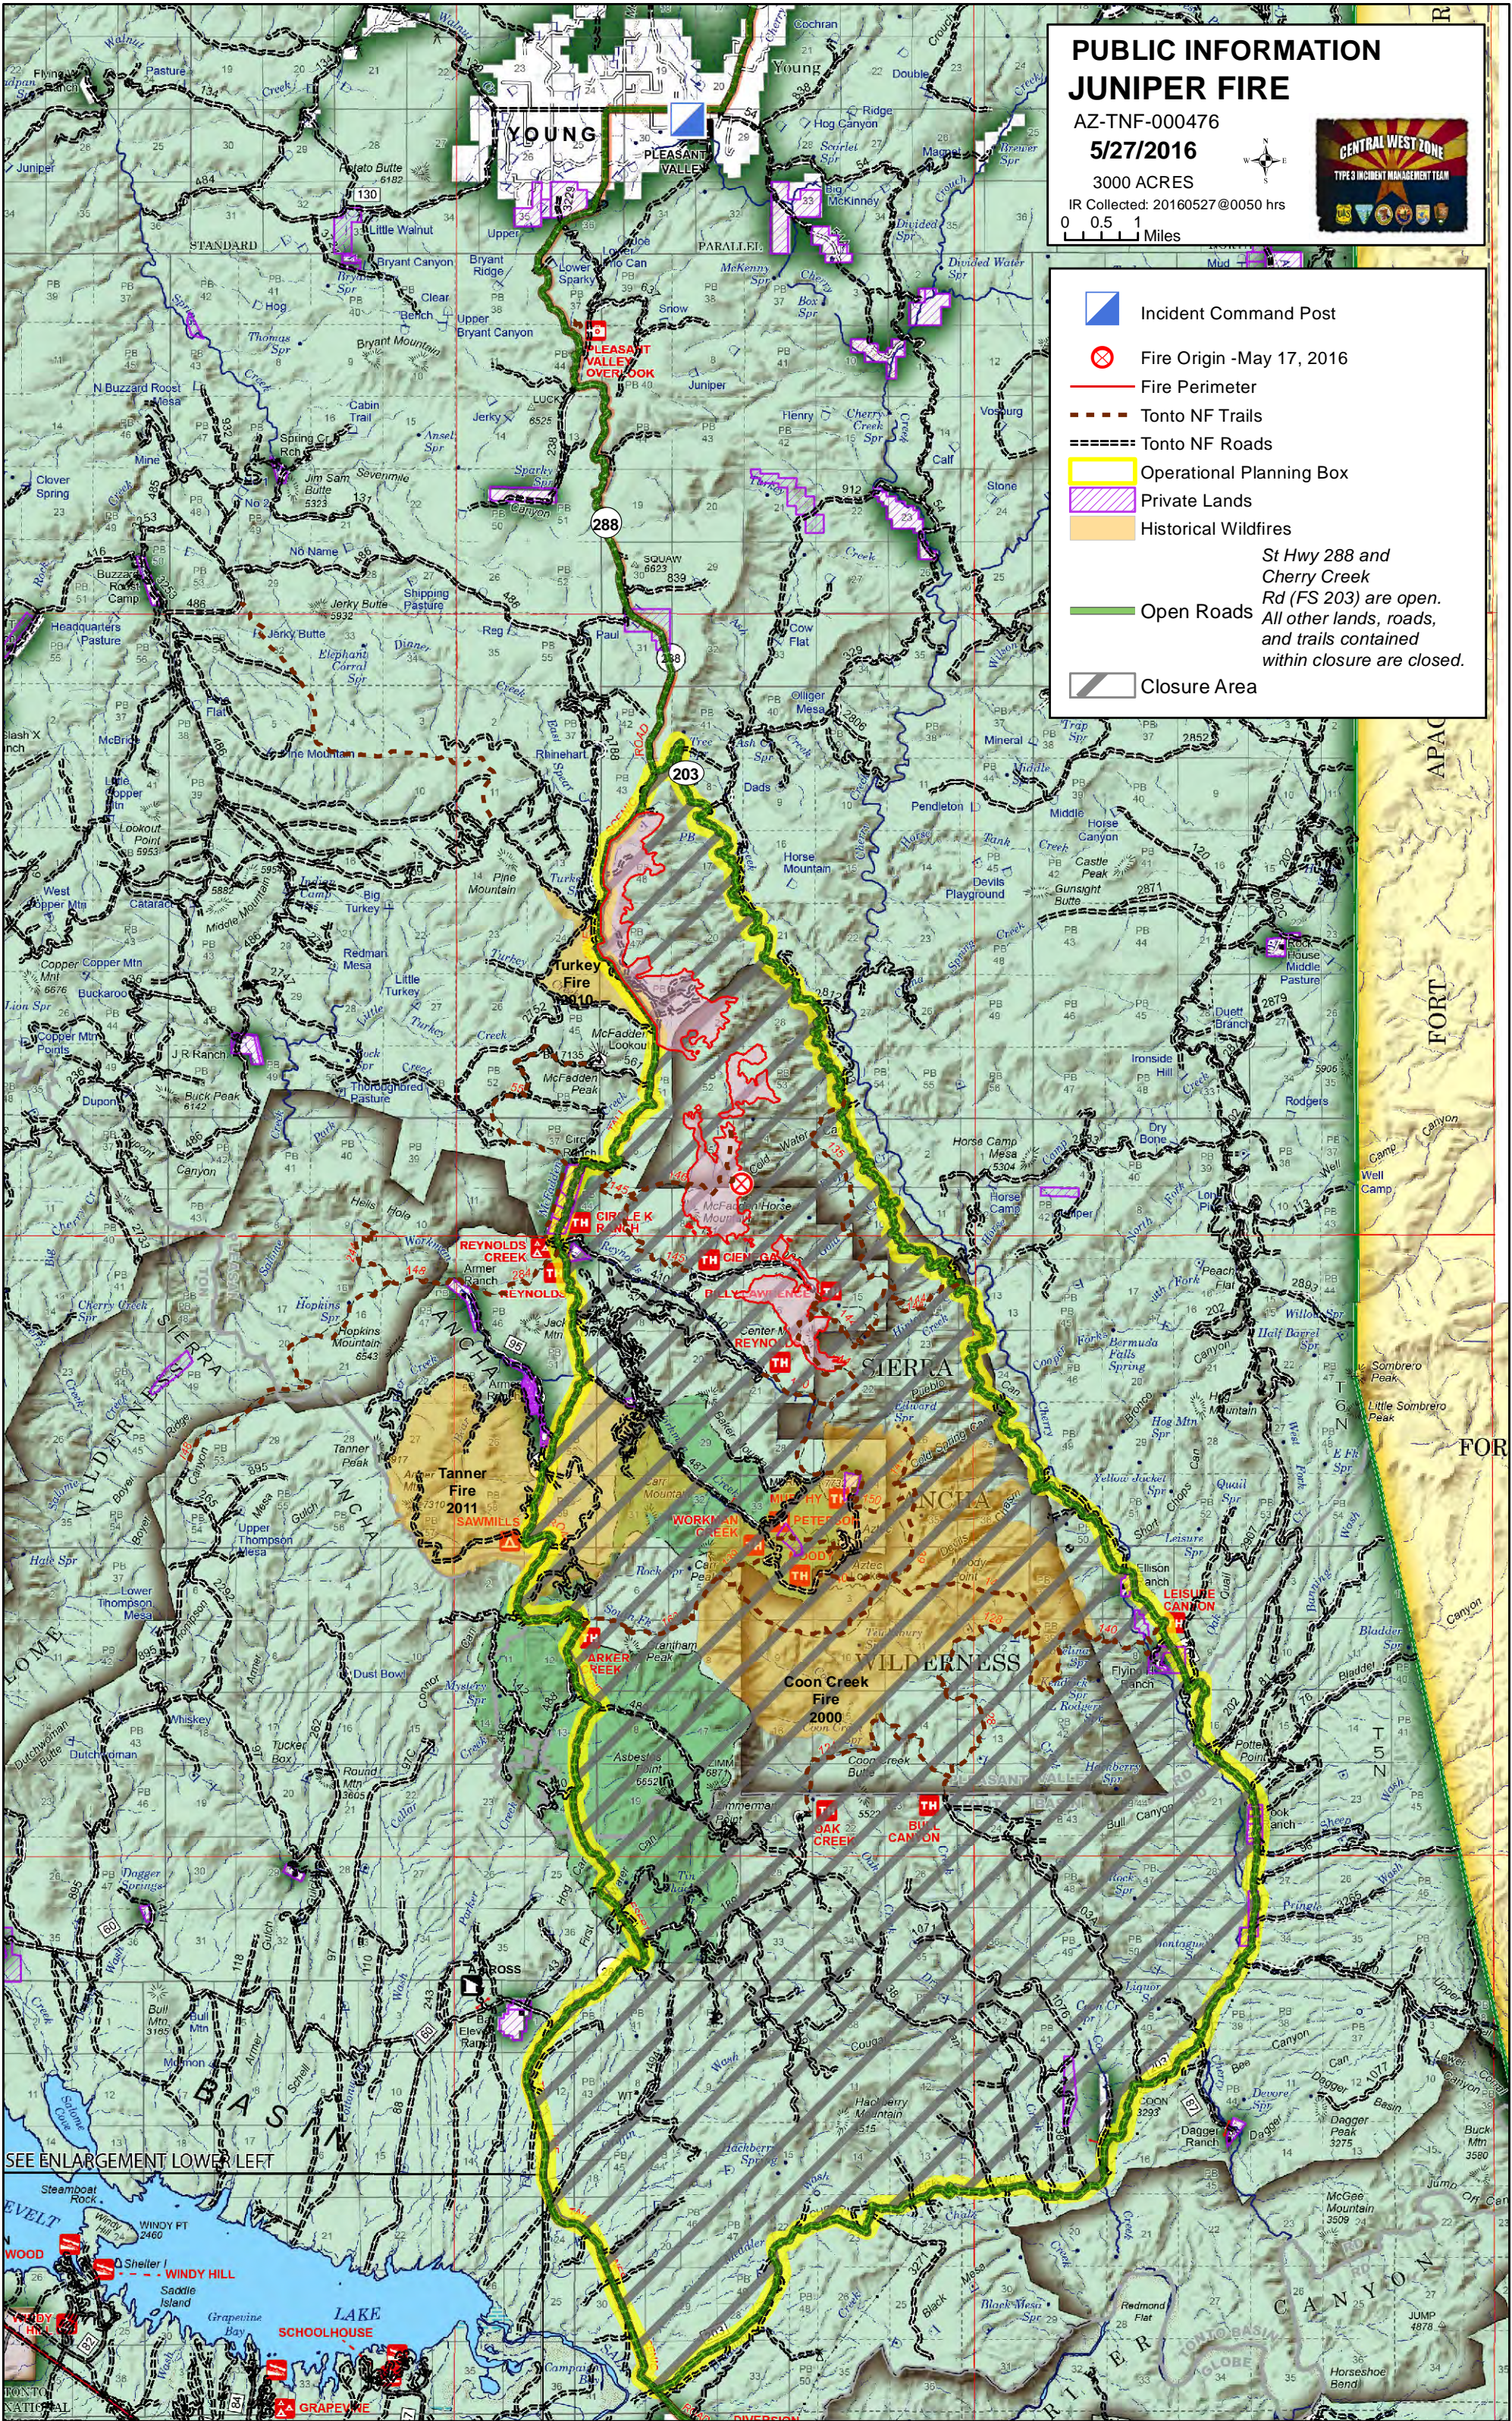

# PUBLIC INFORMATION JUNIPER FIRE

AZ-TNF-000476

5/27/2016

3000 ACRES

IR Collected: 20160527 @0050 hrs

0 0.5 1 Miles

Incident Command Post

Fire Origin -May 17, 2016

Fire Perimeter

Tonto NF Trails

Tonto NF Roads

Operational Planning Box

Private Lands

Historical Wildfires

Open Roads

Closure Area

*St Hwy 288 and  
Cherry Creek  
Rd (FS 203) are open.  
All other lands, roads,  
and trails contained  
within closure are closed.*

SEE ENLARGEMENT LOWER LEFT