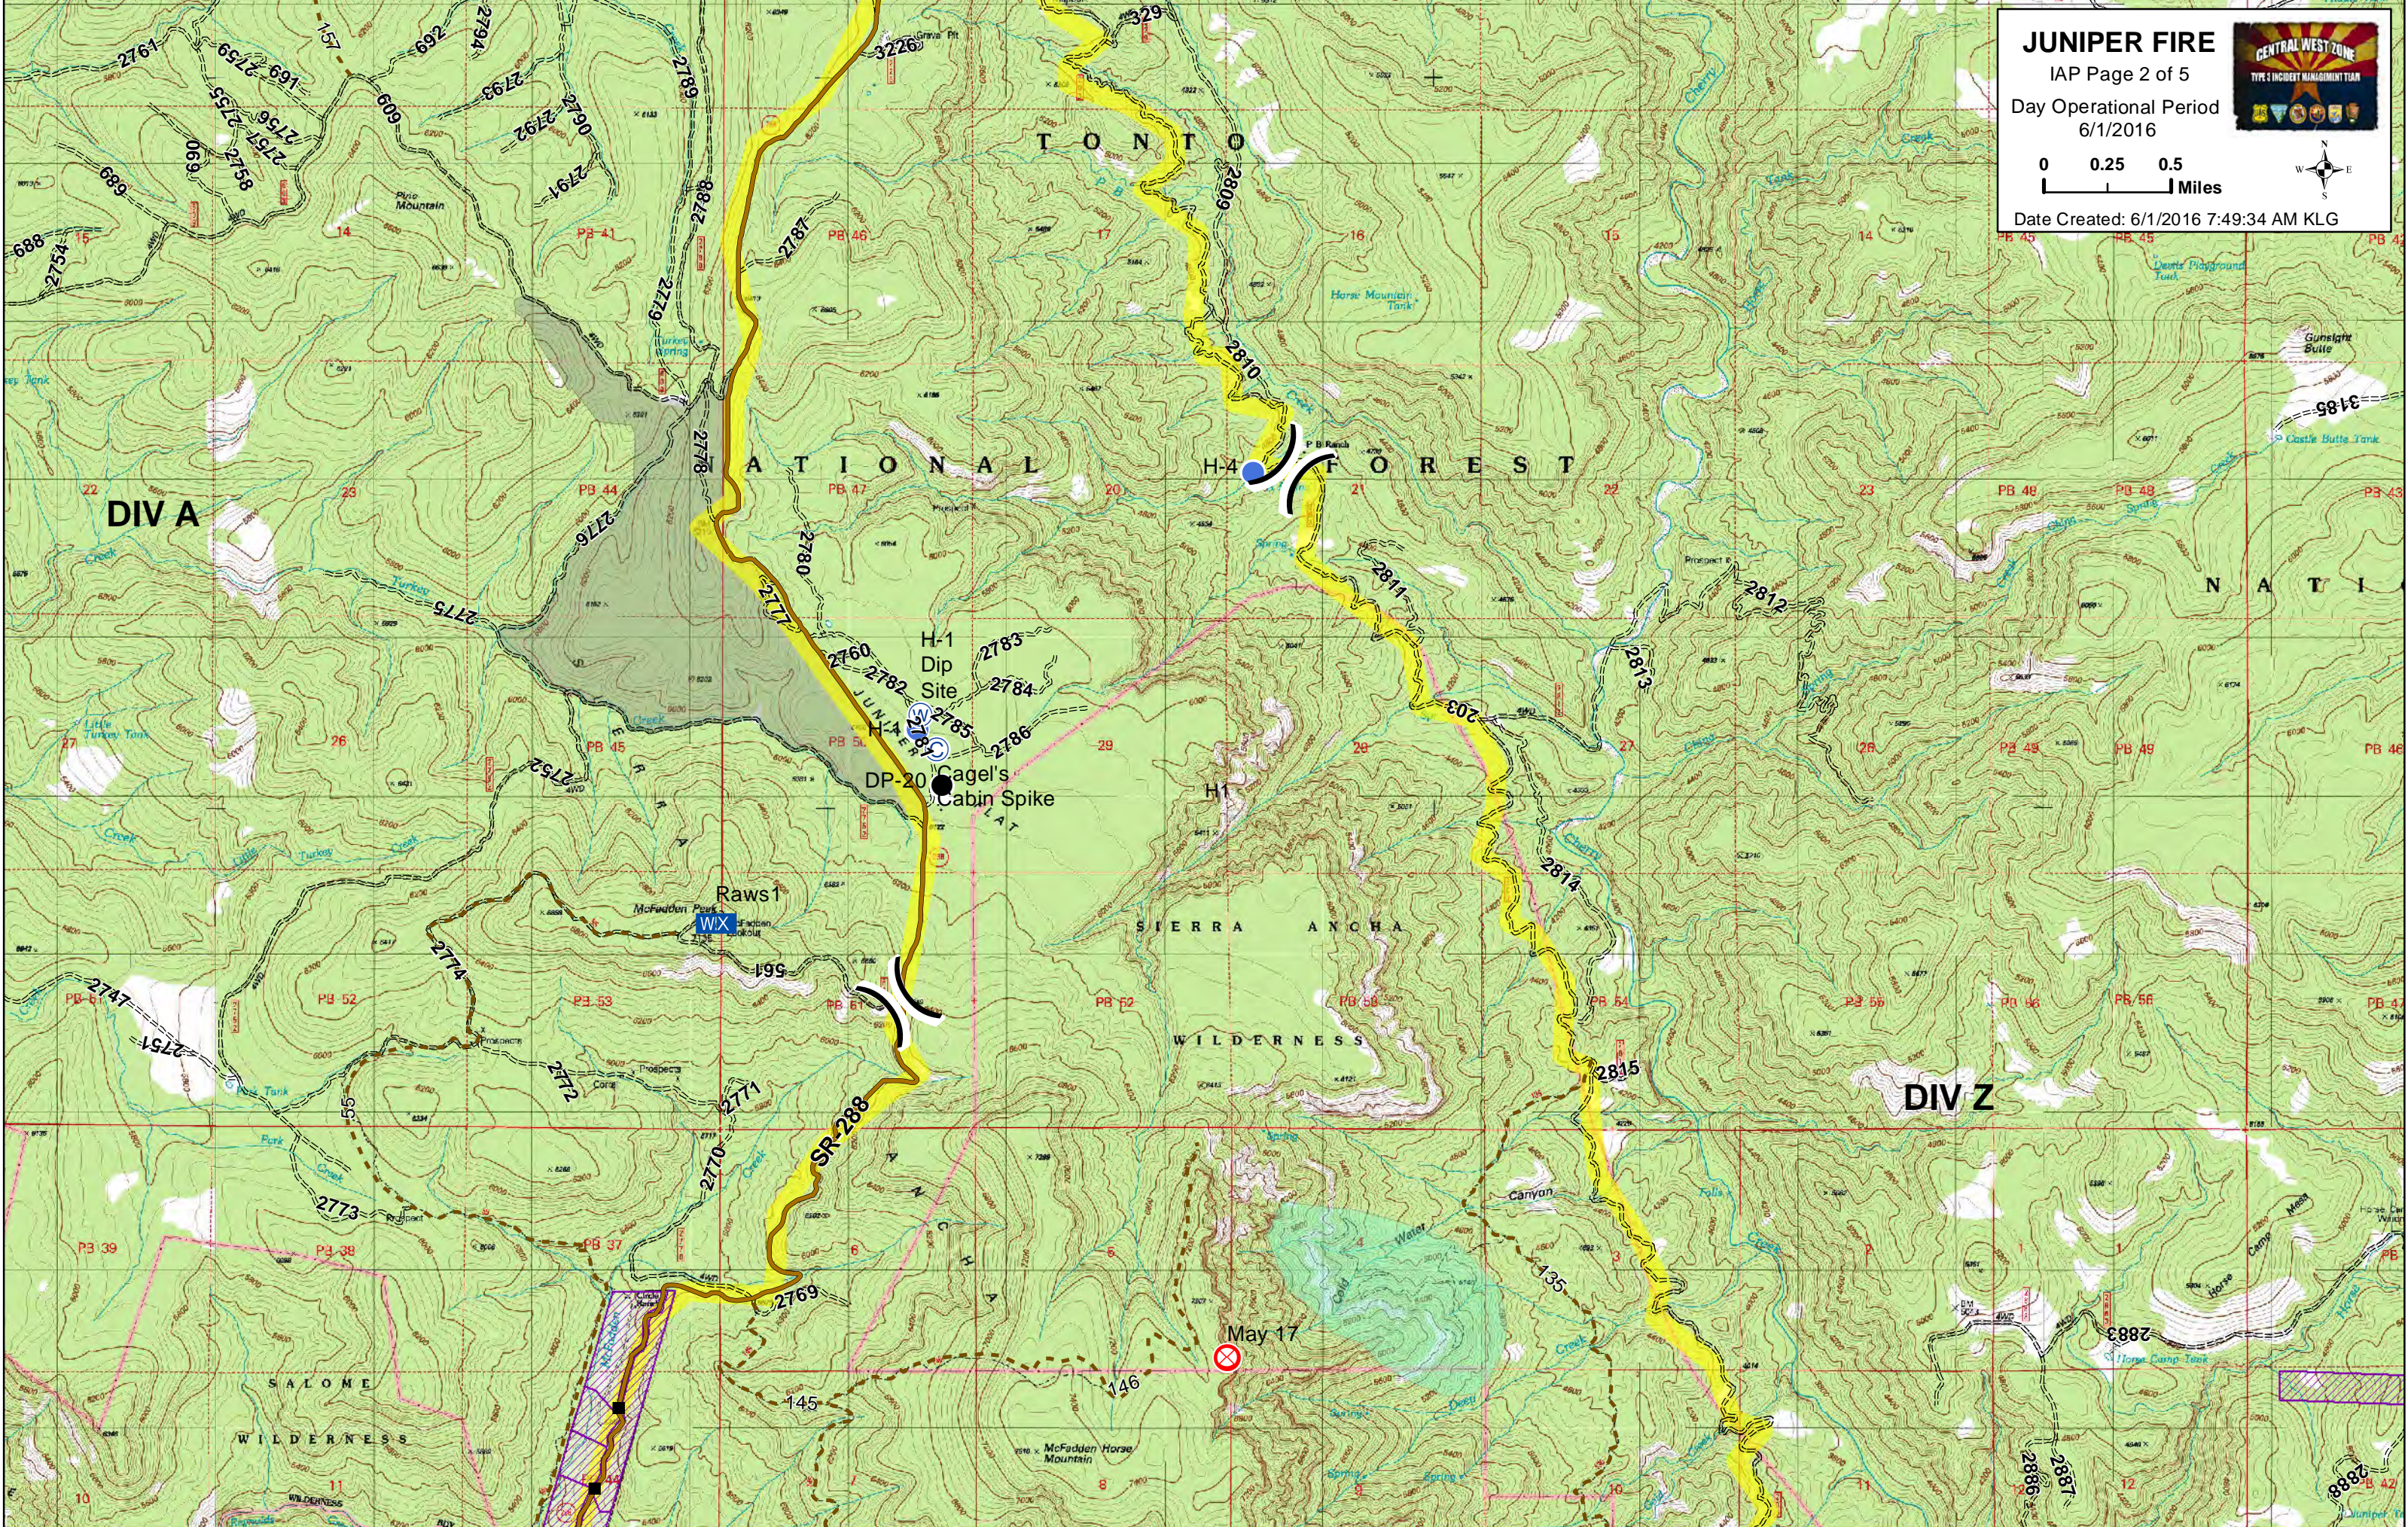

Map Created: 5/31/2016 9:42:21 PM KLG

<http://tinyurl.com/zzh4a5r>

JUNIPER FIRE
IAP Page 1 of 5
Day Operational Period
6/1/2016

0 0.25 0.5 Miles

Date Created: 6/1/2016 7:49:34 AM KLG

JUNIPER FIRE

IAP Page 2 of 5

Day Operational Period
6/1/2016

Date Created: 6/1/2016 7:49:34 AM KLG

JUNIPER FIRE

IAP Page 3 of 5

Day Operational Period
6/1/2016

Date Created: 6/1/2016 7:49:34 AM KLG

JUNIPER FIRE
 IAP Page 4 of 5
 Day Operational Period
 6/1/2016

0 0.25 0.5 Miles

Date Created: 6/1/2016 7:49:34 AM KLG

JUNIPER FIRE
 IAP Page 5 of 5
 Day Operational Period
 6/1/2016

0 0.25 0.5
 Miles

Date Created: 6/1/2016 7:49:34 AM KLG

DIV Z

FORT APACHE

INDIAN RESERVATION

WHITE MOUNTAIN APACHE TRIBAL