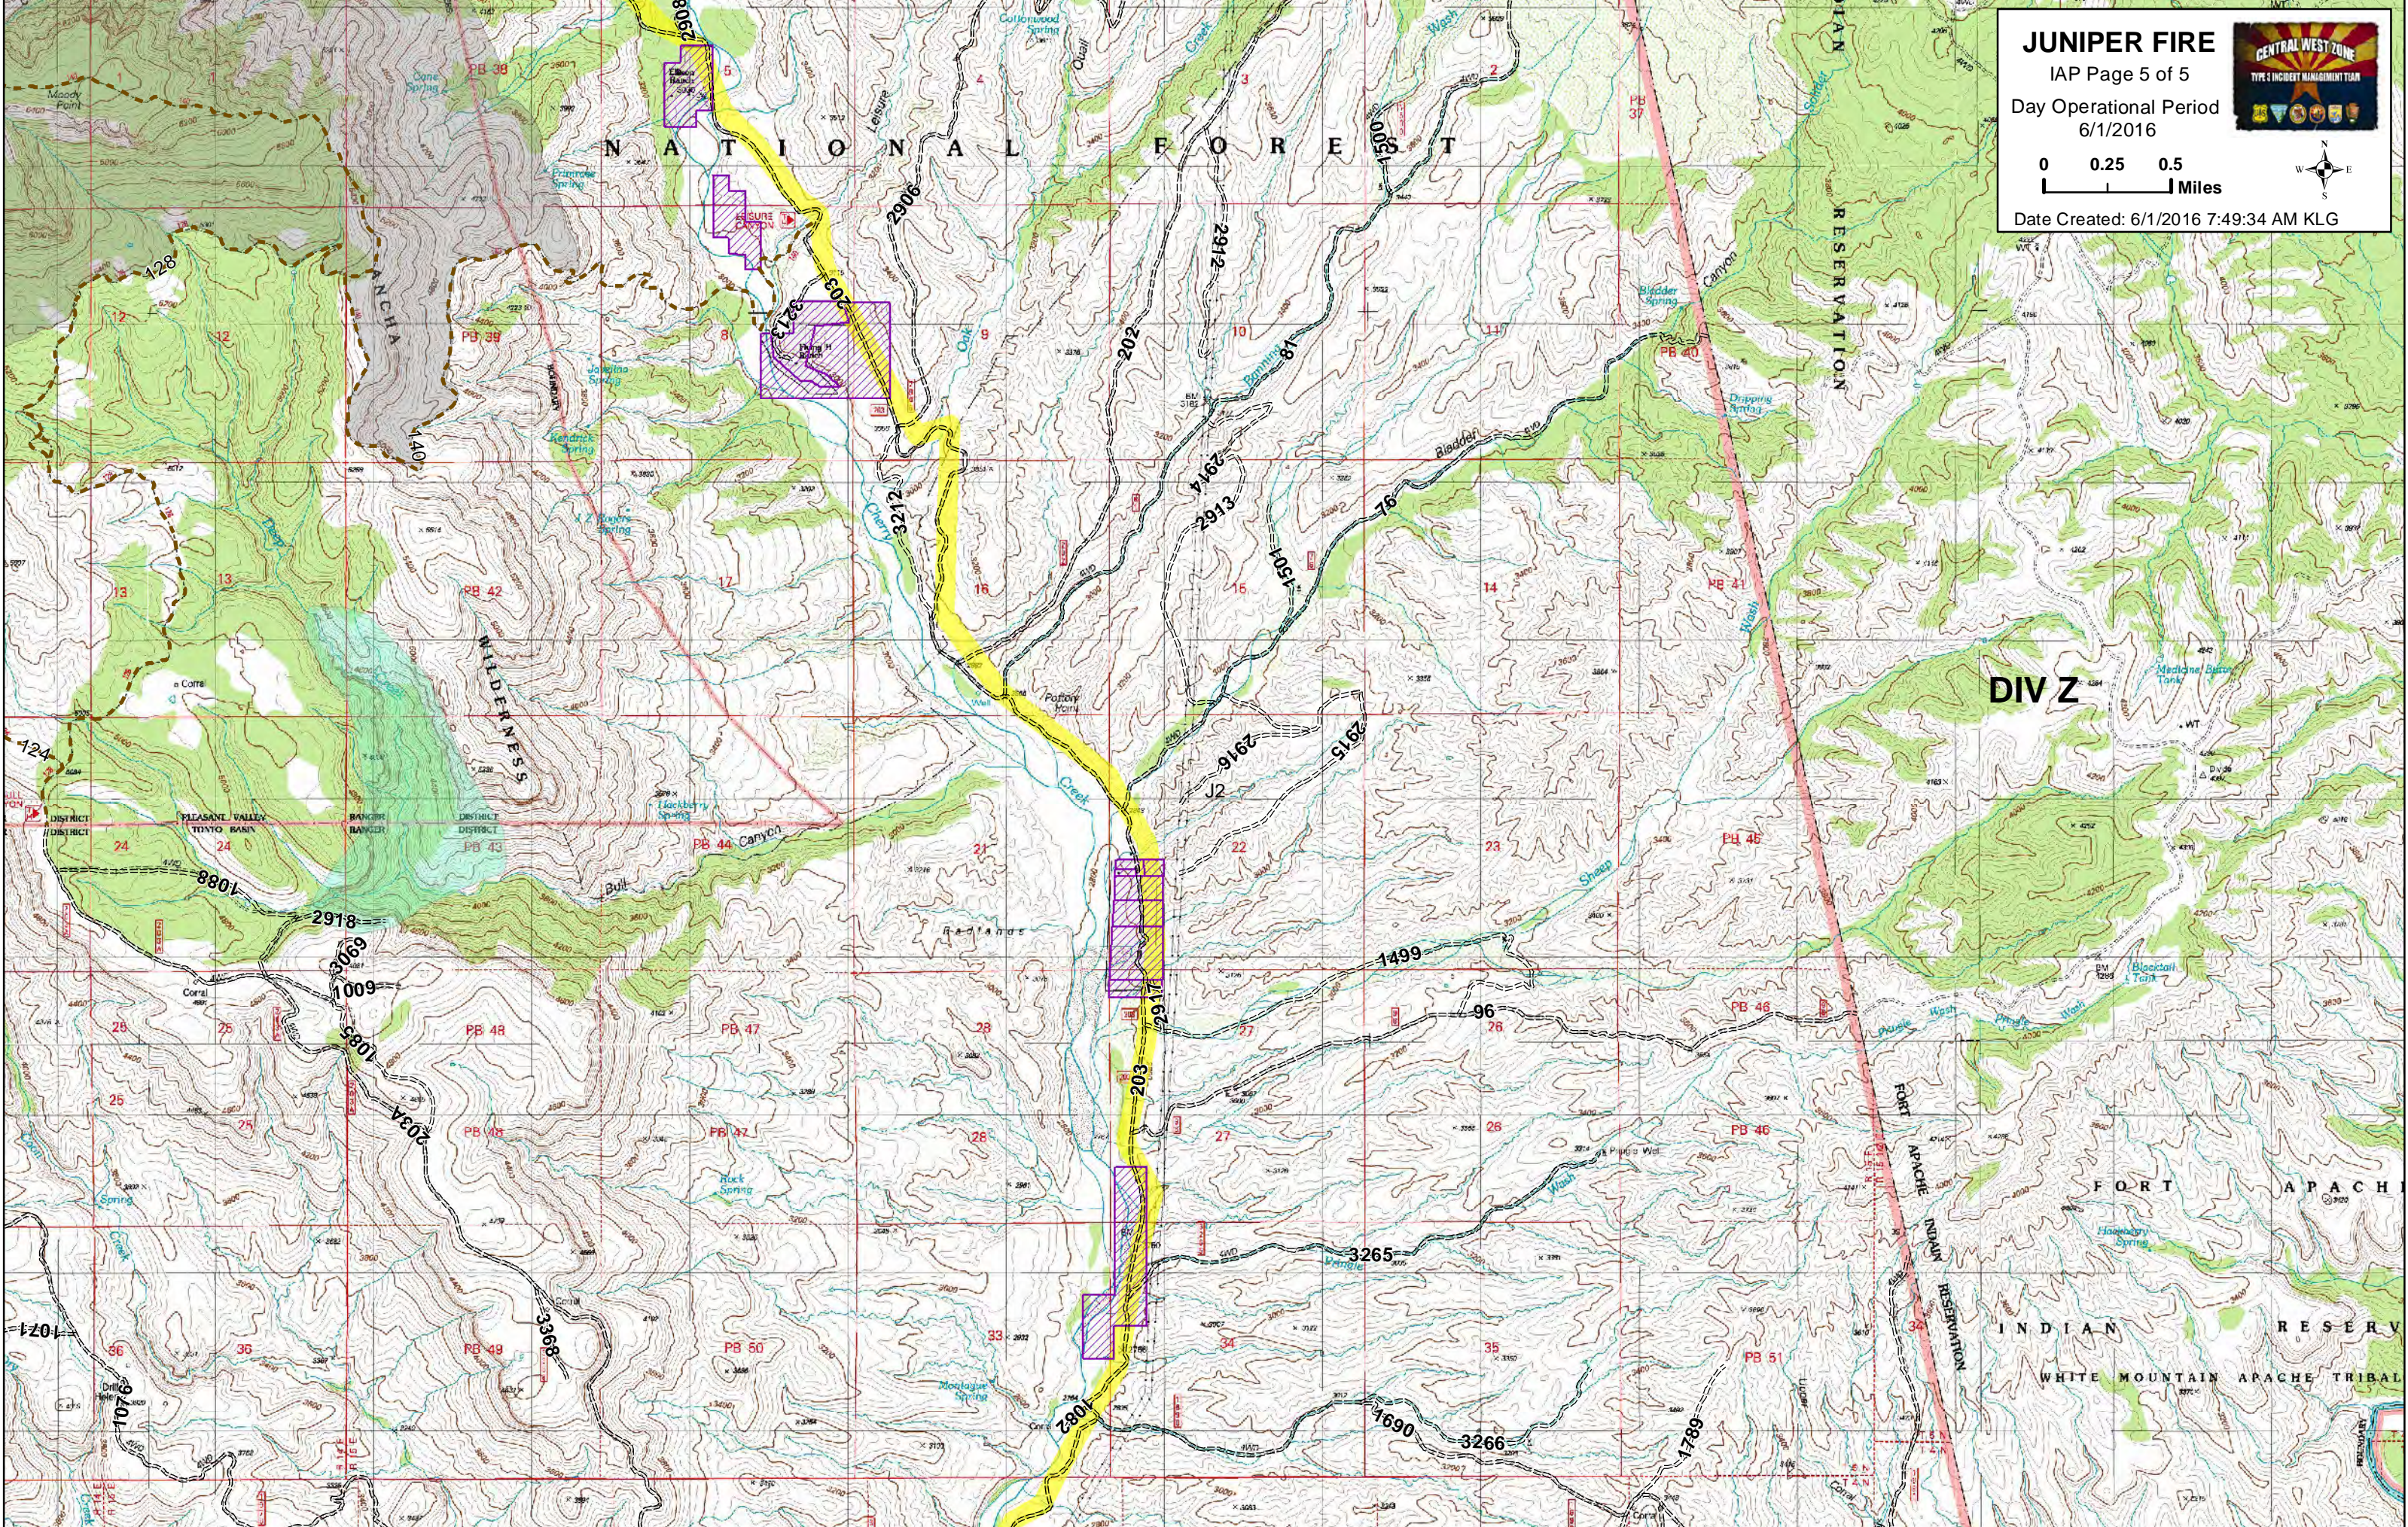

Map Created: 5/31/2016 9:42:21 PM KLG

<http://tinyurl.com/zzh4a5r>

JUNIPER FIRE
IAP Page 1 of 5
Day Operational Period
6/1/2016

0 0.25 0.5 Miles

Date Created: 6/1/2016 7:49:34 AM KLG

JUNIPER FIRE

IAP Page 2 of 5

0 0.25 0.5 Miles

Date Created: 6/1/2016 7:49:34 AM KLG

JUNIPER FIRE
 IAP Page 5 of 5
 Day Operational Period
 6/1/2016

0 0.25 0.5
 Miles

Date Created: 6/1/2016 7:49:34 AM KLG

DIV Z

FORT APACHE

INDIAN RESERVATION

WHITE MOUNTAIN APACHE TRIBAL