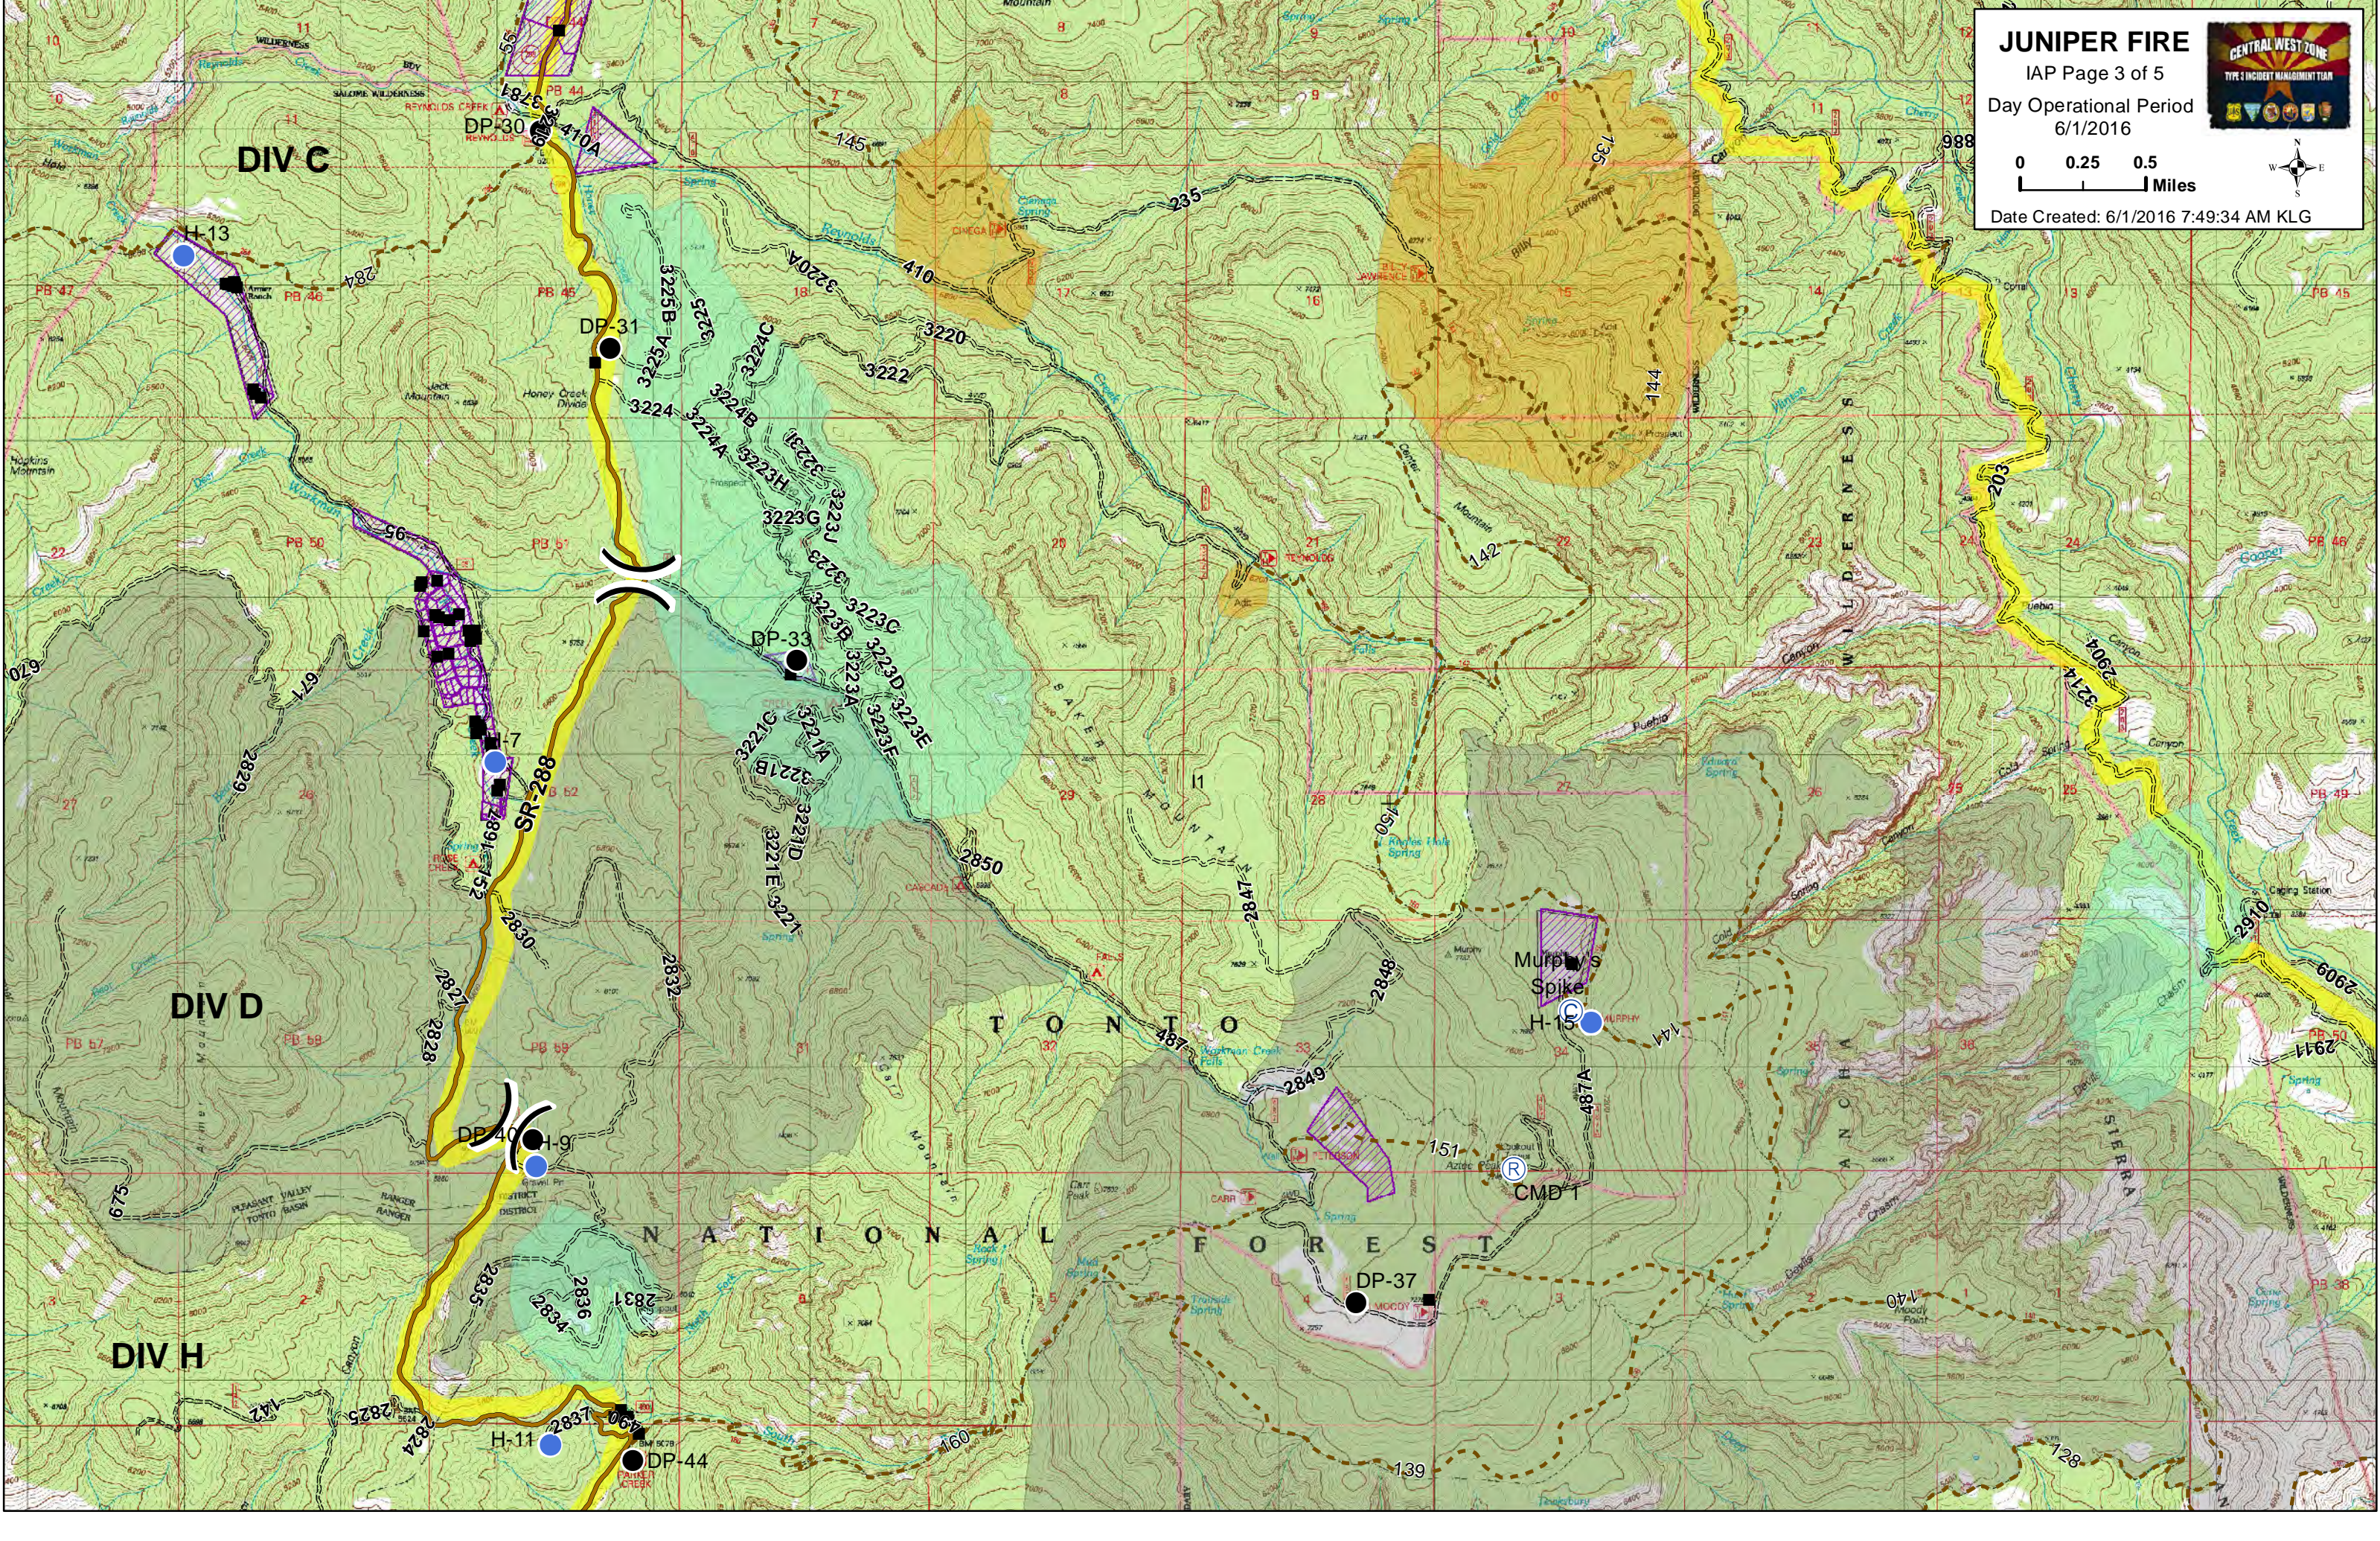

Map Created: 5/31/2016 9:42:21 PM KLG

<http://tinyurl.com/zzh4a5r>

JUNIPER FIRE
IAP Page 1 of 5
Day Operational Period
6/1/2016

0 0.25 0.5 Miles

Date Created: 6/1/2016 7:49:34 AM KLG

JUNIPER FIRE

IAP Page 2 of 5

Day Operational Period
6/1/2016

Date Created: 6/1/2016 7:49:34 AM KLG

JUNIPER FIRE

IAP Page 3 of 5

Day Operational Period
6/1/2016

Date Created: 6/1/2016 7:49:34 AM KLG

JUNIPER FIRE
 IAP Page 4 of 5
 Day Operational Period
 6/1/2016

0 0.25 0.5 Miles

Date Created: 6/1/2016 7:49:34 AM KLG

JUNIPER FIRE
 IAP Page 5 of 5
 Day Operational Period
 6/1/2016

0 0.25 0.5
 Miles

Date Created: 6/1/2016 7:49:34 AM KLG

DIV Z

FORT APACHE

INDIAN RESERVATION

WHITE MOUNTAIN APACHE TRIBAL