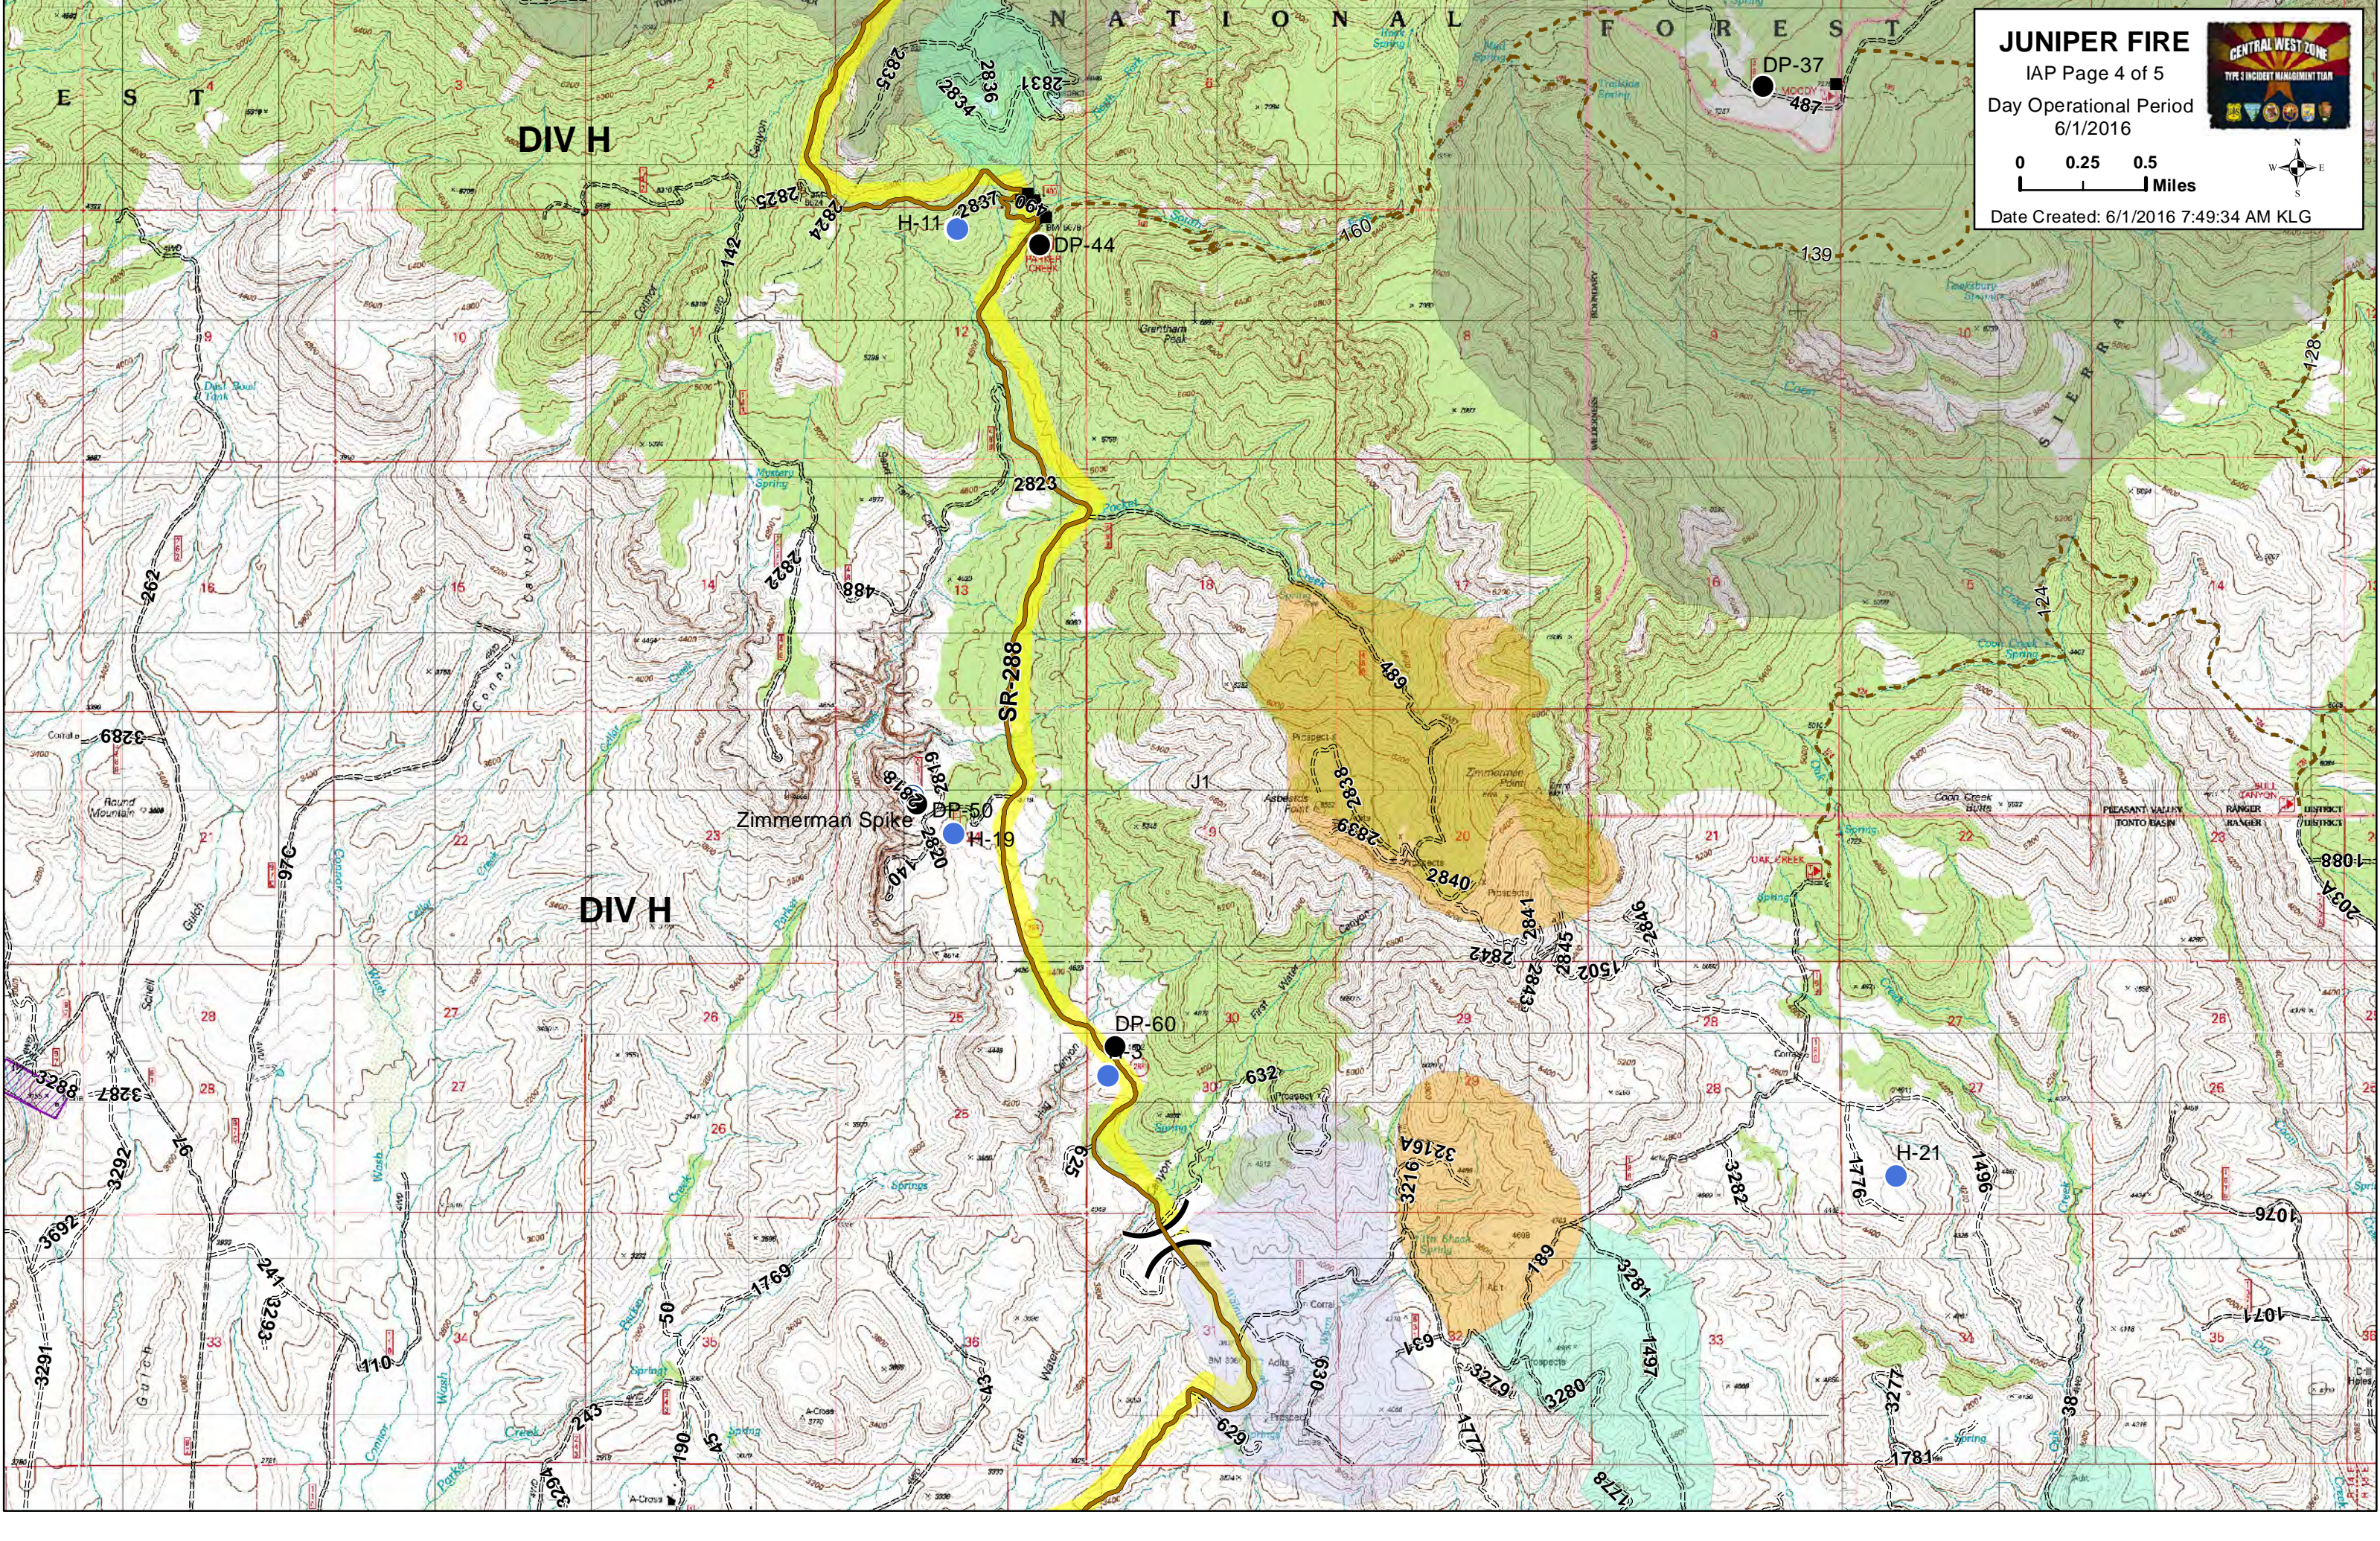

Map Created: 5/31/2016 9:42:21 PM KLG

<http://tinyurl.com/zzh4a5r>

JUNIPER FIRE
IAP Page 1 of 5
Day Operational Period
6/1/2016

0 0.25 0.5 Miles

Date Created: 6/1/2016 7:49:34 AM KLG

JUNIPER FIRE

IAP Page 2 of 5

Day Operational Period
6/1/2016

Date Created: 6/1/2016 7:49:34 AM KLG

JUNIPER FIRE

IAP Page 3 of 5

Day Operational Period
6/1/2016

Date Created: 6/1/2016 7:49:34 AM KLG

JUNIPER FIRE
 IAP Page 4 of 5
 Day Operational Period
 6/1/2016

0 0.25 0.5 Miles

Date Created: 6/1/2016 7:49:34 AM KLG

JUNIPER FIRE
 IAP Page 5 of 5
 Day Operational Period
 6/1/2016

0 0.25 0.5
 Miles

Date Created: 6/1/2016 7:49:34 AM KLG

DIV Z

FORT APACHE

INDIAN RESERVATION

WHITE MOUNTAIN APACHE TRIBAL