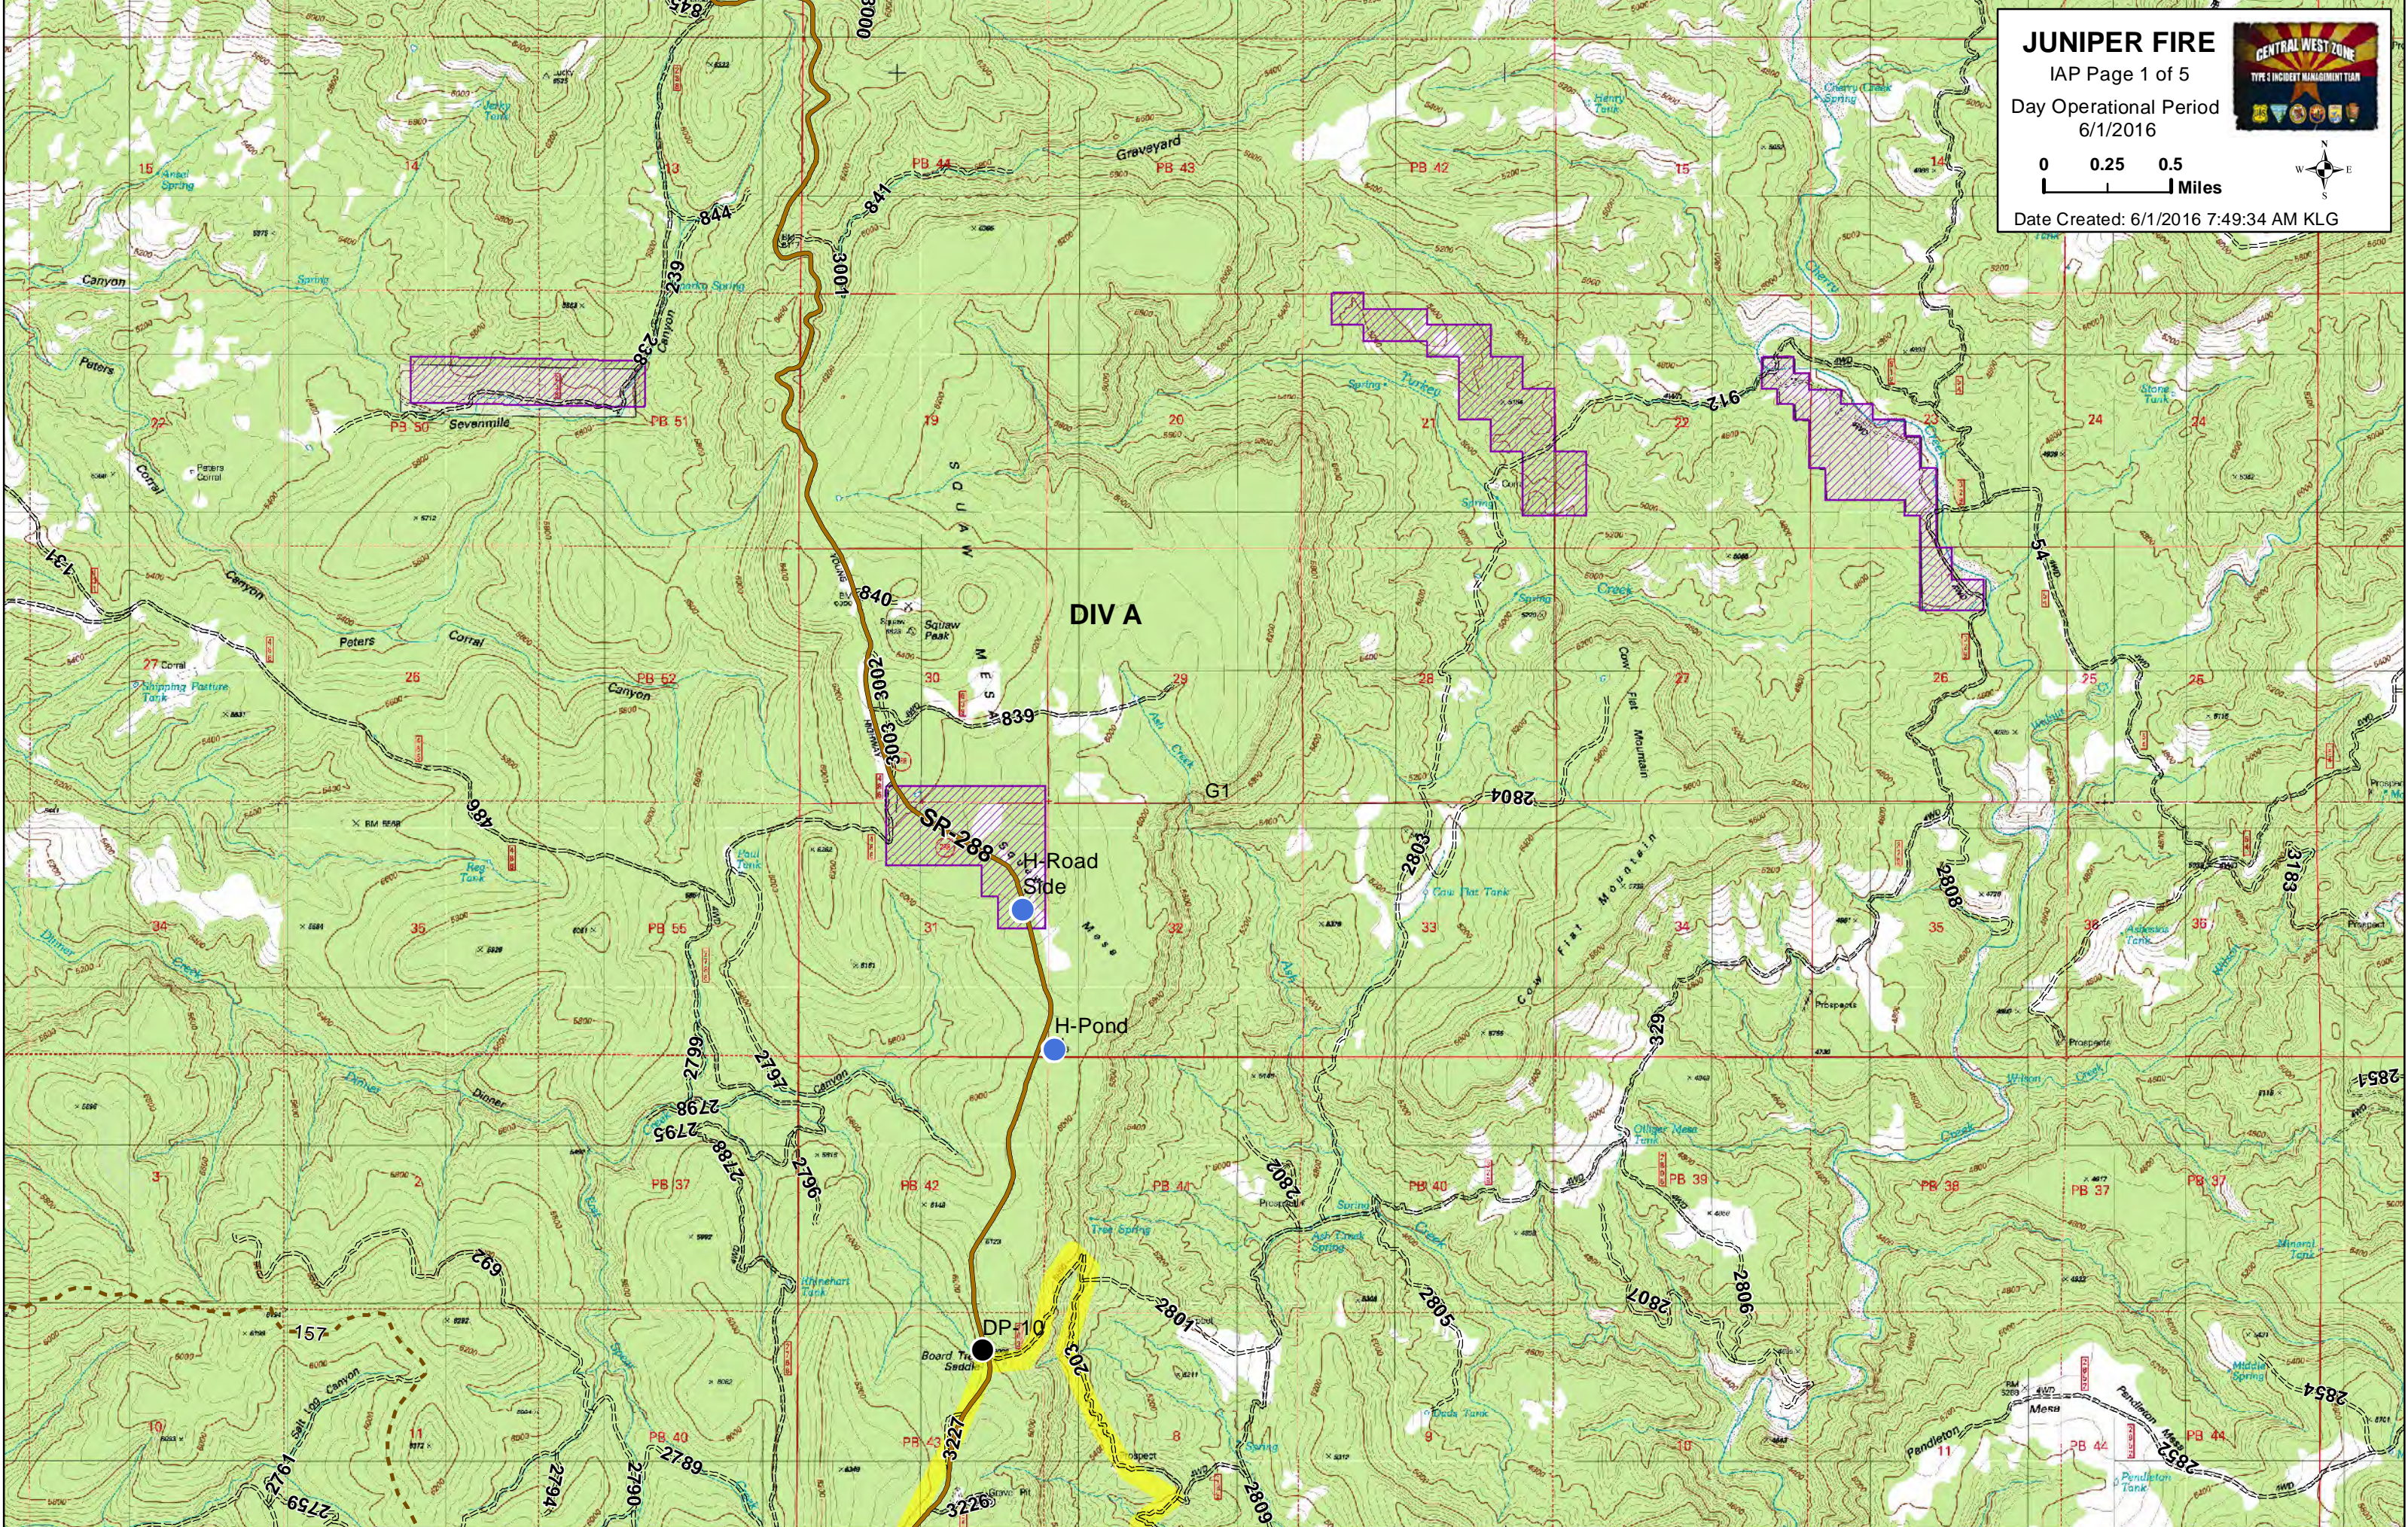

Map Created: 5/31/2016 9:42:21 PM KLG

<http://tinyurl.com/zzh4a5r>

JUNIPER FIRE
IAP Page 1 of 5
Day Operational Period
6/1/2016

0 0.25 0.5 Miles

Date Created: 6/1/2016 7:49:34 AM KLG

JUNIPER FIRE

IAP Page 2 of 5

Day Operational Period
6/1/2016

Date Created: 6/1/2016 7:49:34 AM KLG

JUNIPER FIRE

IAP Page 3 of 5

Day Operational Period
6/1/2016

Date Created: 6/1/2016 7:49:34 AM KLG

JUNIPER FIRE
 IAP Page 4 of 5
 Day Operational Period
 6/1/2016

0 0.25 0.5 Miles

Date Created: 6/1/2016 7:49:34 AM KLG

JUNIPER FIRE
 IAP Page 5 of 5
 Day Operational Period
 6/1/2016

0 0.25 0.5
 Miles

Date Created: 6/1/2016 7:49:34 AM KLG

DIV Z

FORT APACHE

INDIAN RESERVATION

WHITE MOUNTAIN APACHE TRIBAL