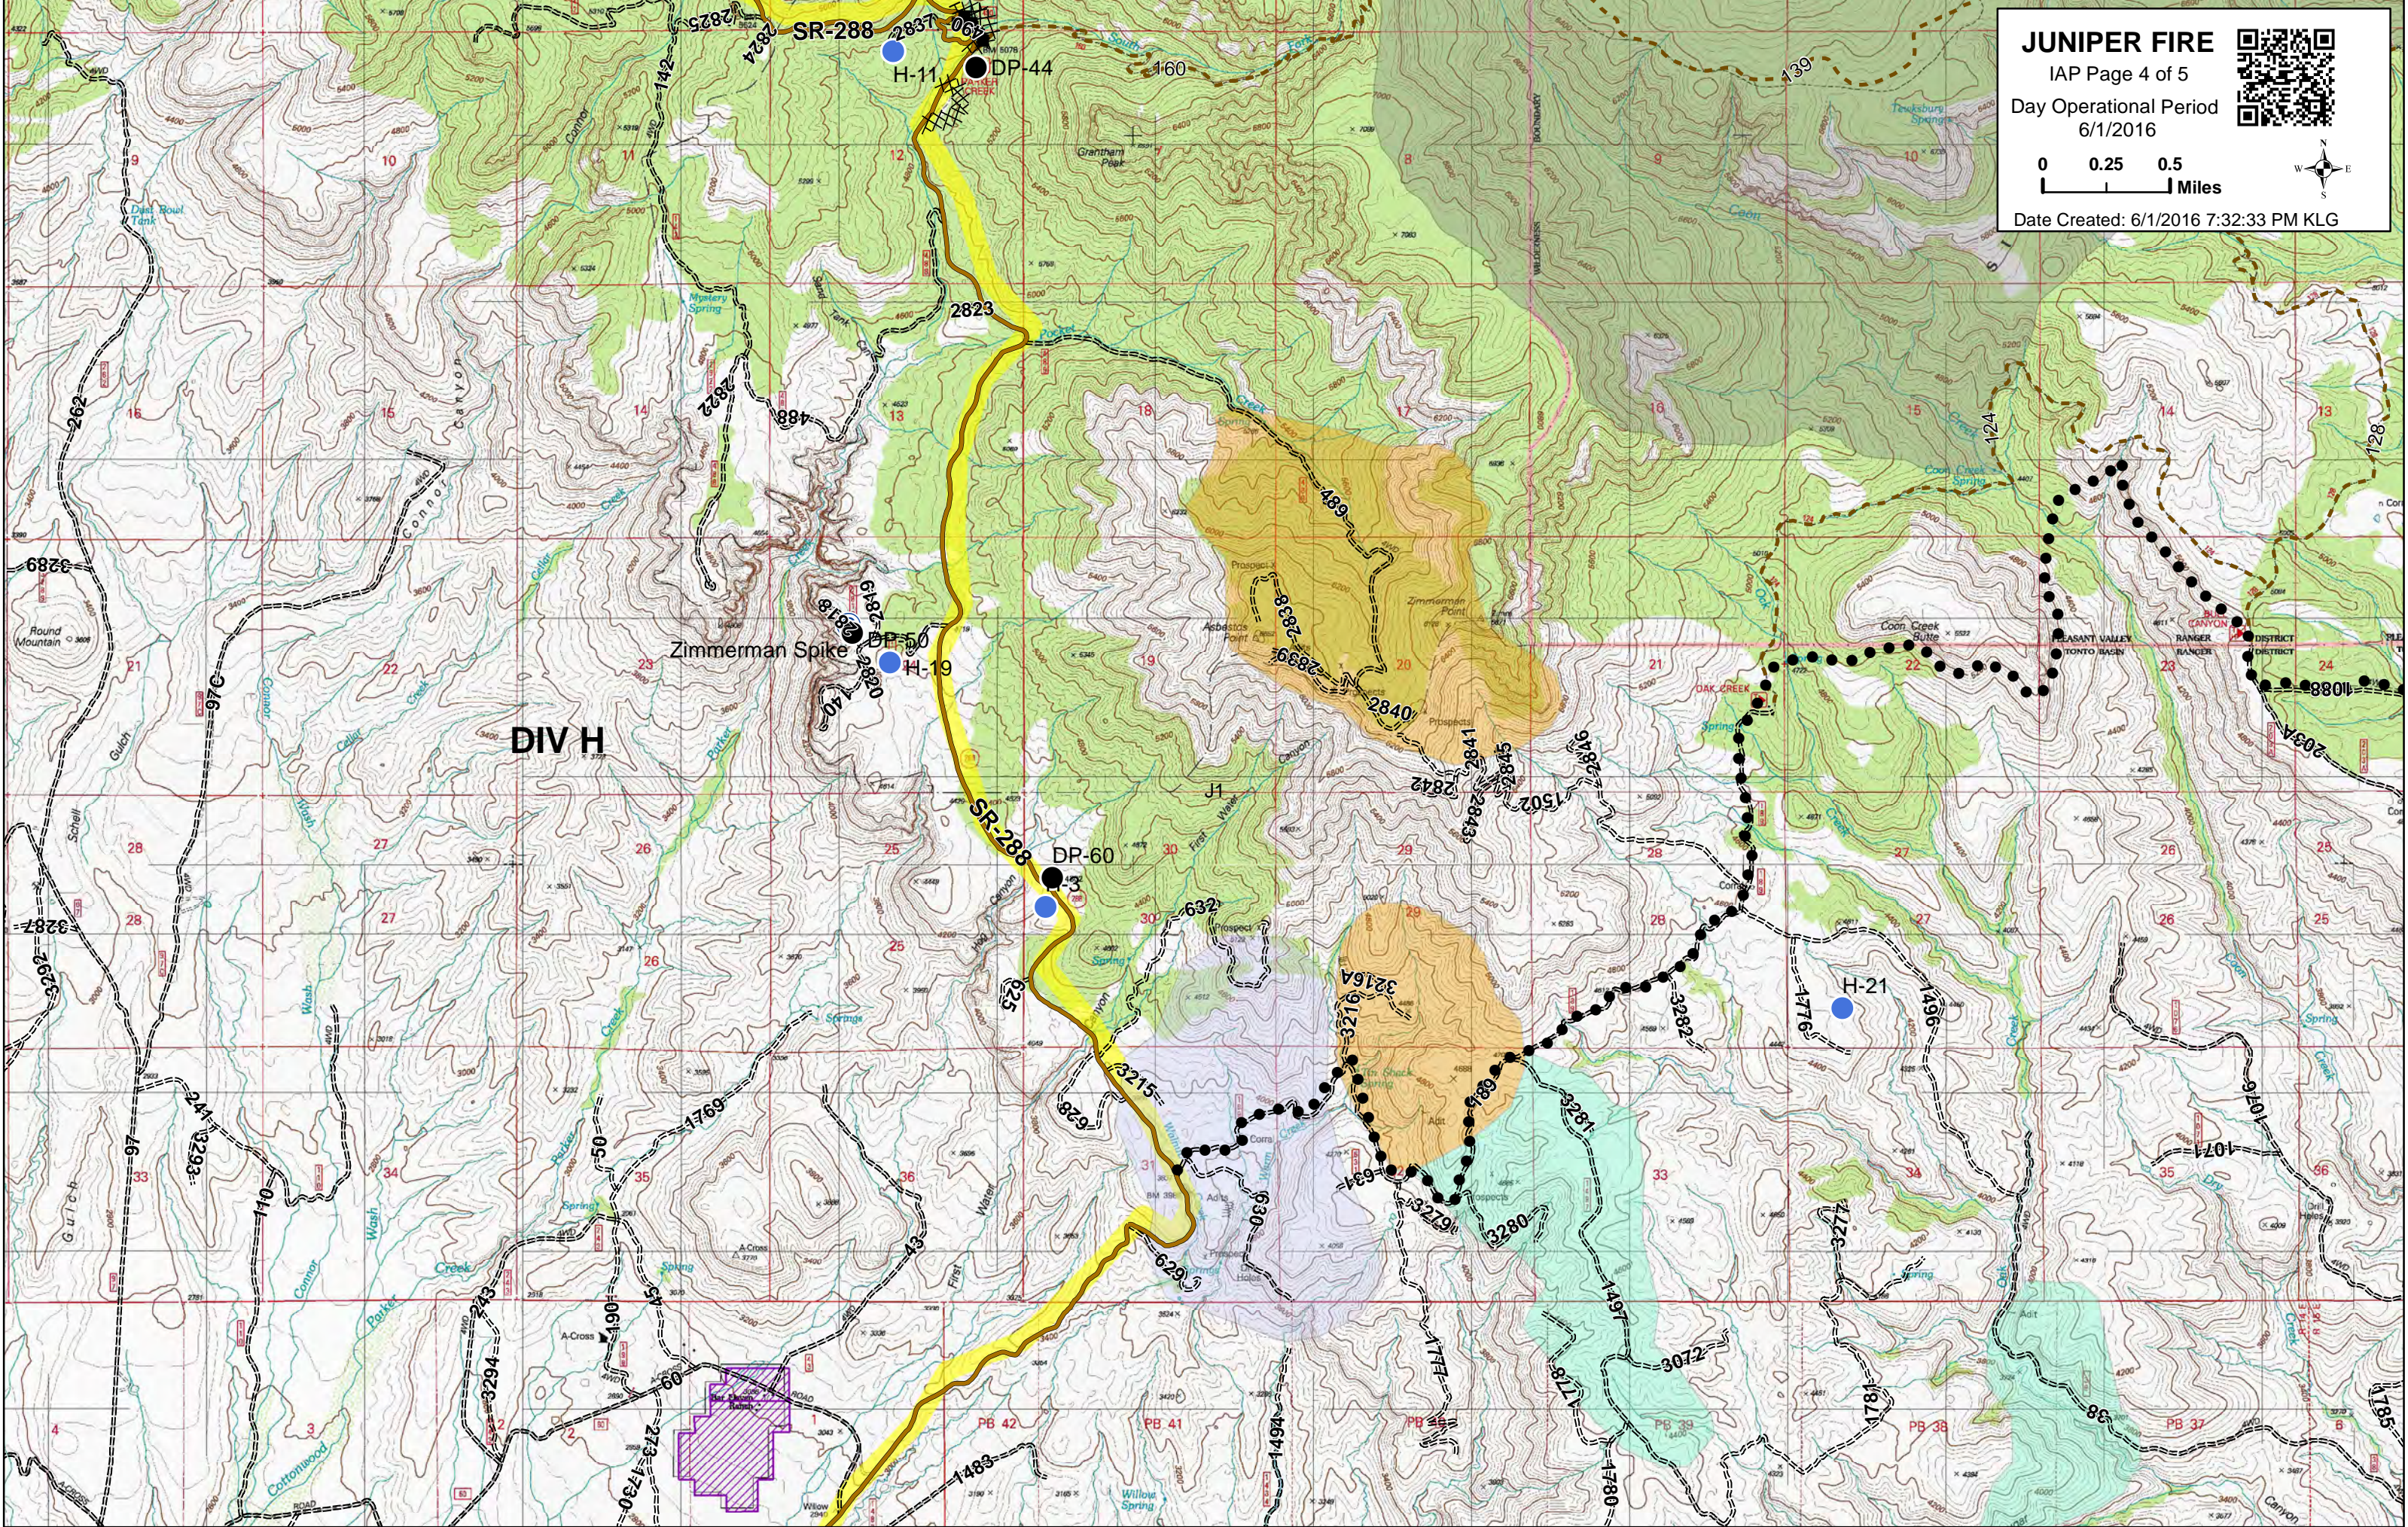

Map Created: 6/1/2016 7:44:46 PM KLG

<http://tinyurl.com/zzh4a5r>

JUNIPER FIRE

IAP Page 1 of 5

Day Operational Period
6/1/2016

Date Created: 6/1/2016 7:32:33 PM KLG

JUNIPER FIRE
IAP Page 2 of 5
Day Operational Period
6/1/2016

Date Created: 6/1/2016 7:32:33 PM KLG

JUNIPER FIRE

IAP Page 3 of 5

Day Operational Period
6/1/2016

0 0.25 0.5 Miles

Date Created: 6/1/2016 7:32:33 PM KLG

JUNIPER FIRE

IAP Page 4 of 5

Day Operational Period
6/1/2016

0 0.25 0.5
Miles

Date Created: 6/1/2016 7:32:33 PM KLG

JUNIPER FIRE

IAP Page 5 of 5

Day Operational Period
6/1/2016

Date Created: 6/1/2016 7:32:33 PM KLG

DIV Z

INDIAN RESERVATION
FORT APACHE
WHITE MOUNTAIN APACHE TRIBAL LAND

1412 N
T 4 N