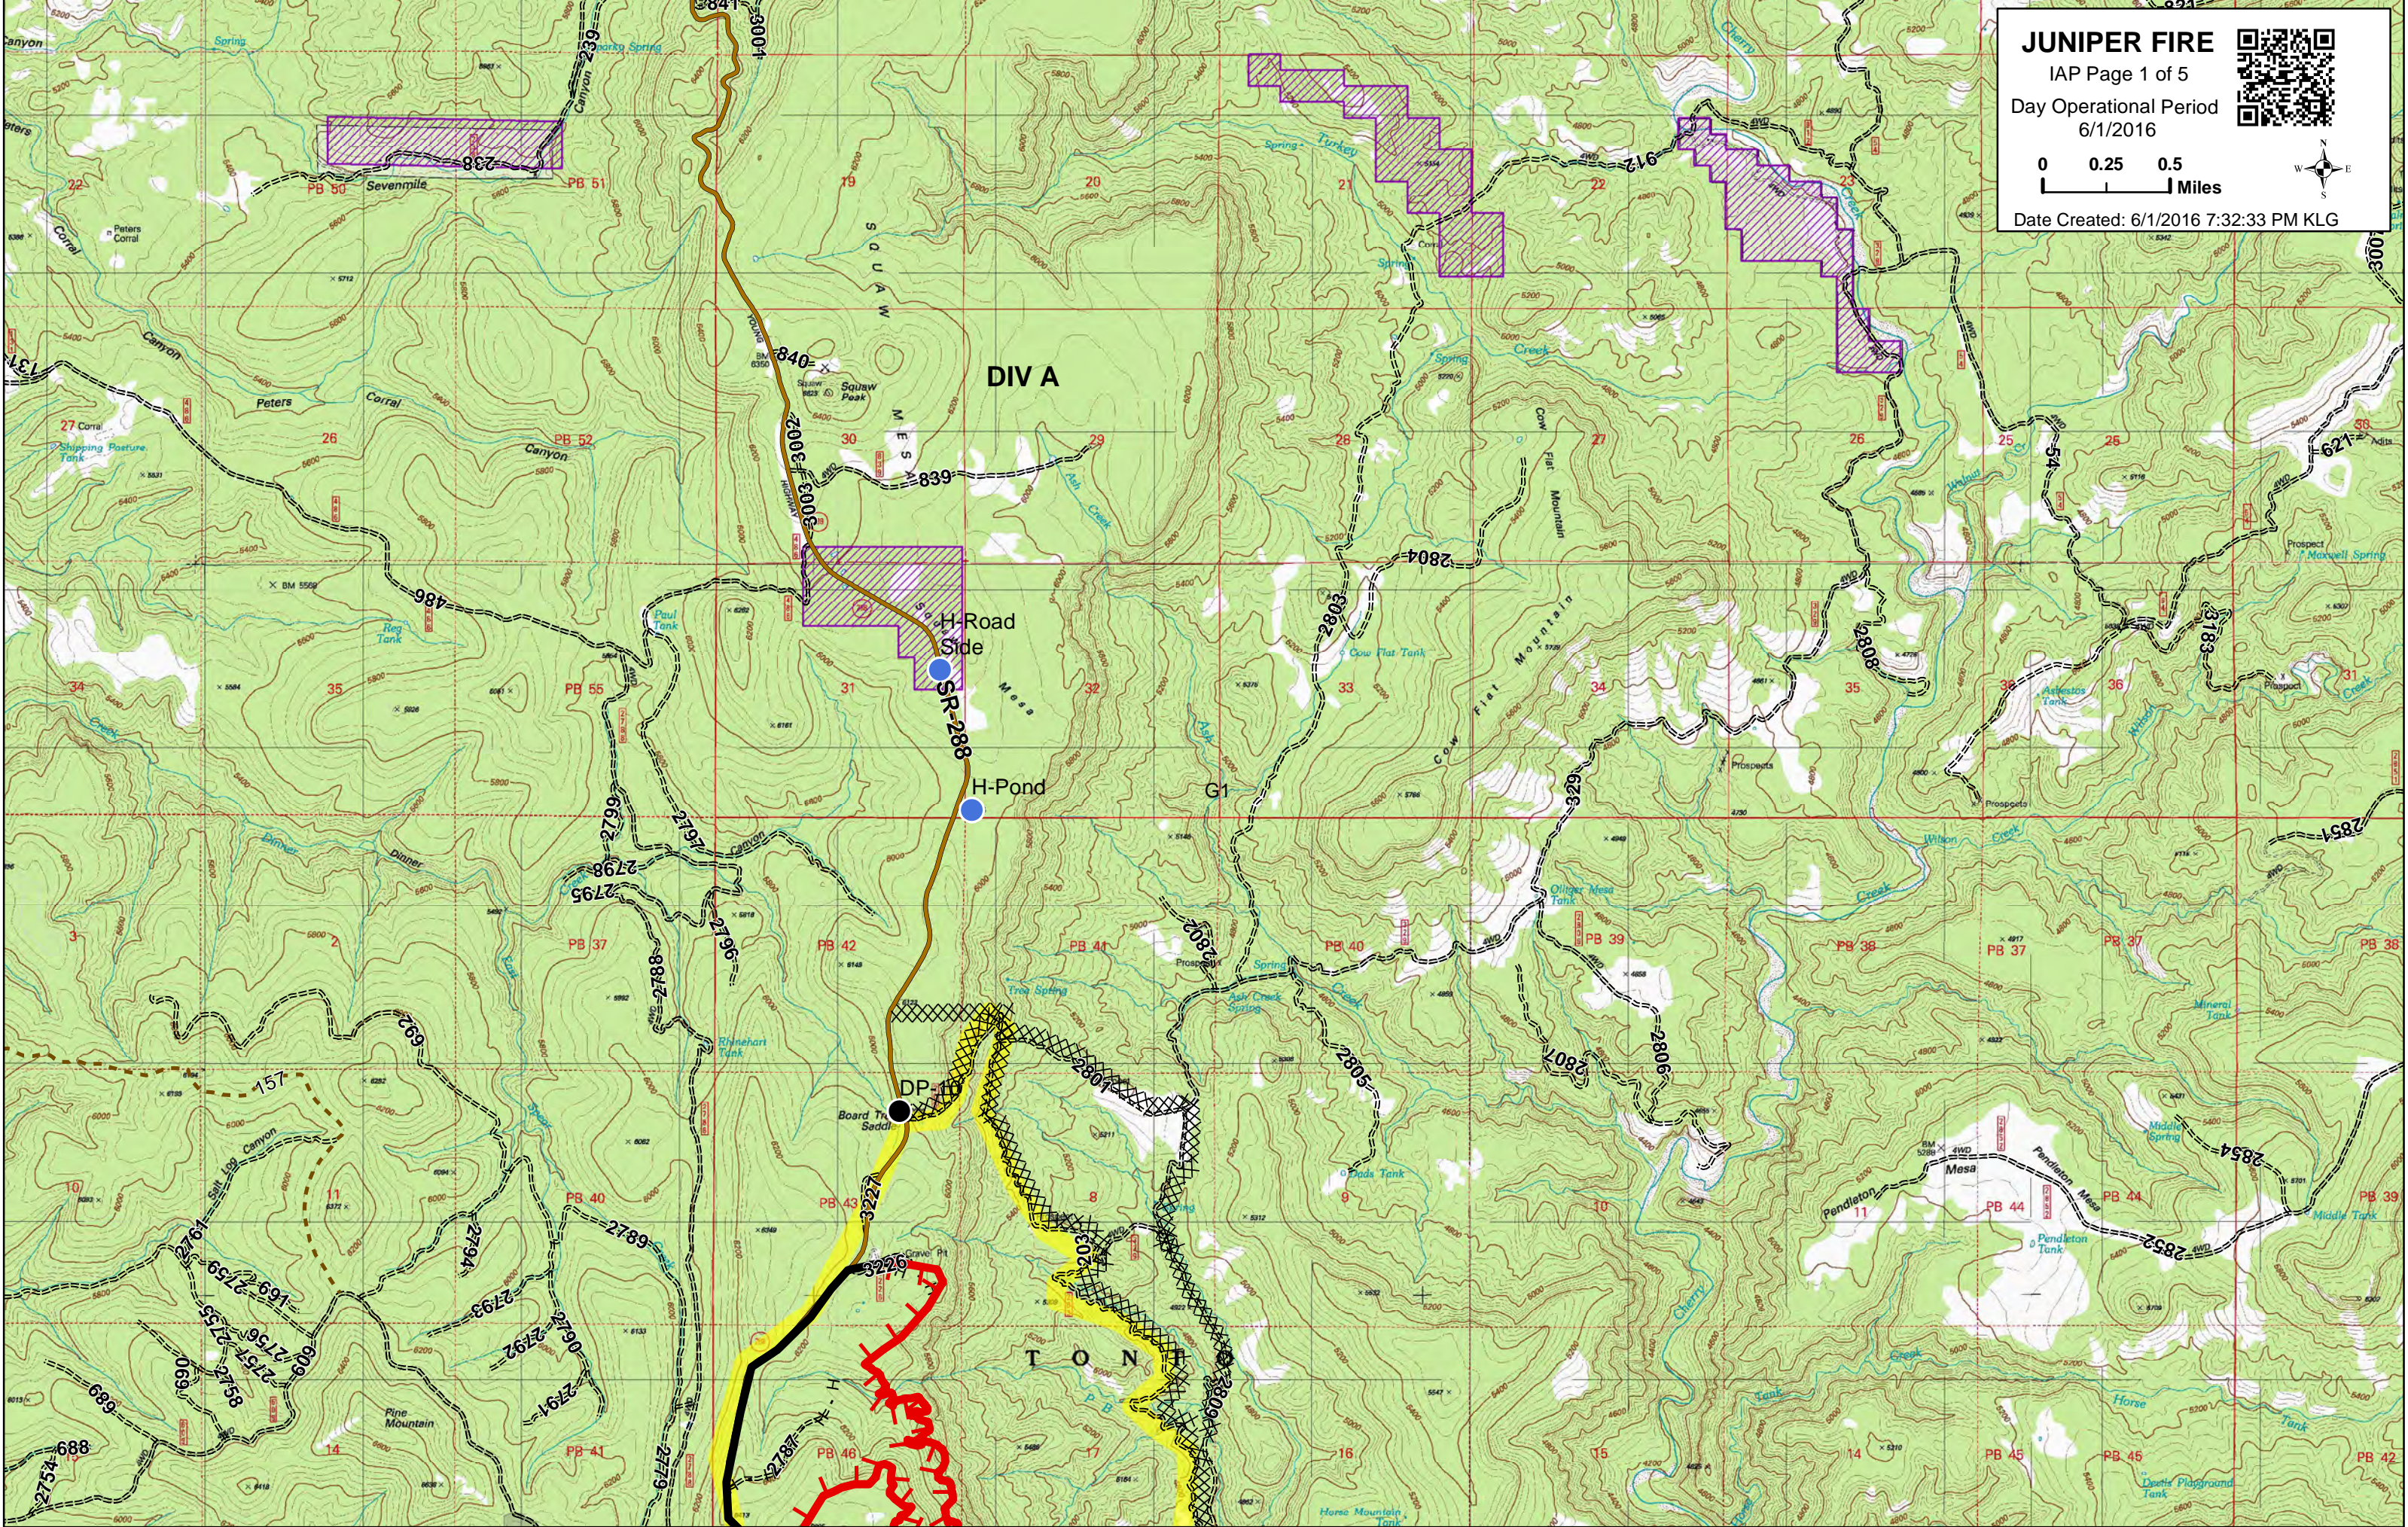

Map Created: 6/1/2016 7:44:46 PM KLG

<http://tinyurl.com/zzh4a5r>

JUNIPER FIRE

IAP Page 1 of 5

Day Operational Period
6/1/2016

Date Created: 6/1/2016 7:32:33 PM KLG

JUNIPER FIRE
IAP Page 2 of 5
Day Operational Period
6/1/2016

Date Created: 6/1/2016 7:32:33 PM KLG

JUNIPER FIRE

IAP Page 3 of 5

Day Operational Period
6/1/2016

0 0.25 0.5 Miles

Date Created: 6/1/2016 7:32:33 PM KLG

JUNIPER FIRE

IAP Page 4 of 5

Day Operational Period
6/1/2016

0 0.25 0.5
Miles

Date Created: 6/1/2016 7:32:33 PM KLG

JUNIPER FIRE

IAP Page 5 of 5

Day Operational Period
6/1/2016

Date Created: 6/1/2016 7:32:33 PM KLG

DIV Z

INDIAN RESERVATION
FORT APACHE
WHITE MOUNTAIN APACHE TRIBAL LAND

1412 N
T 4 N