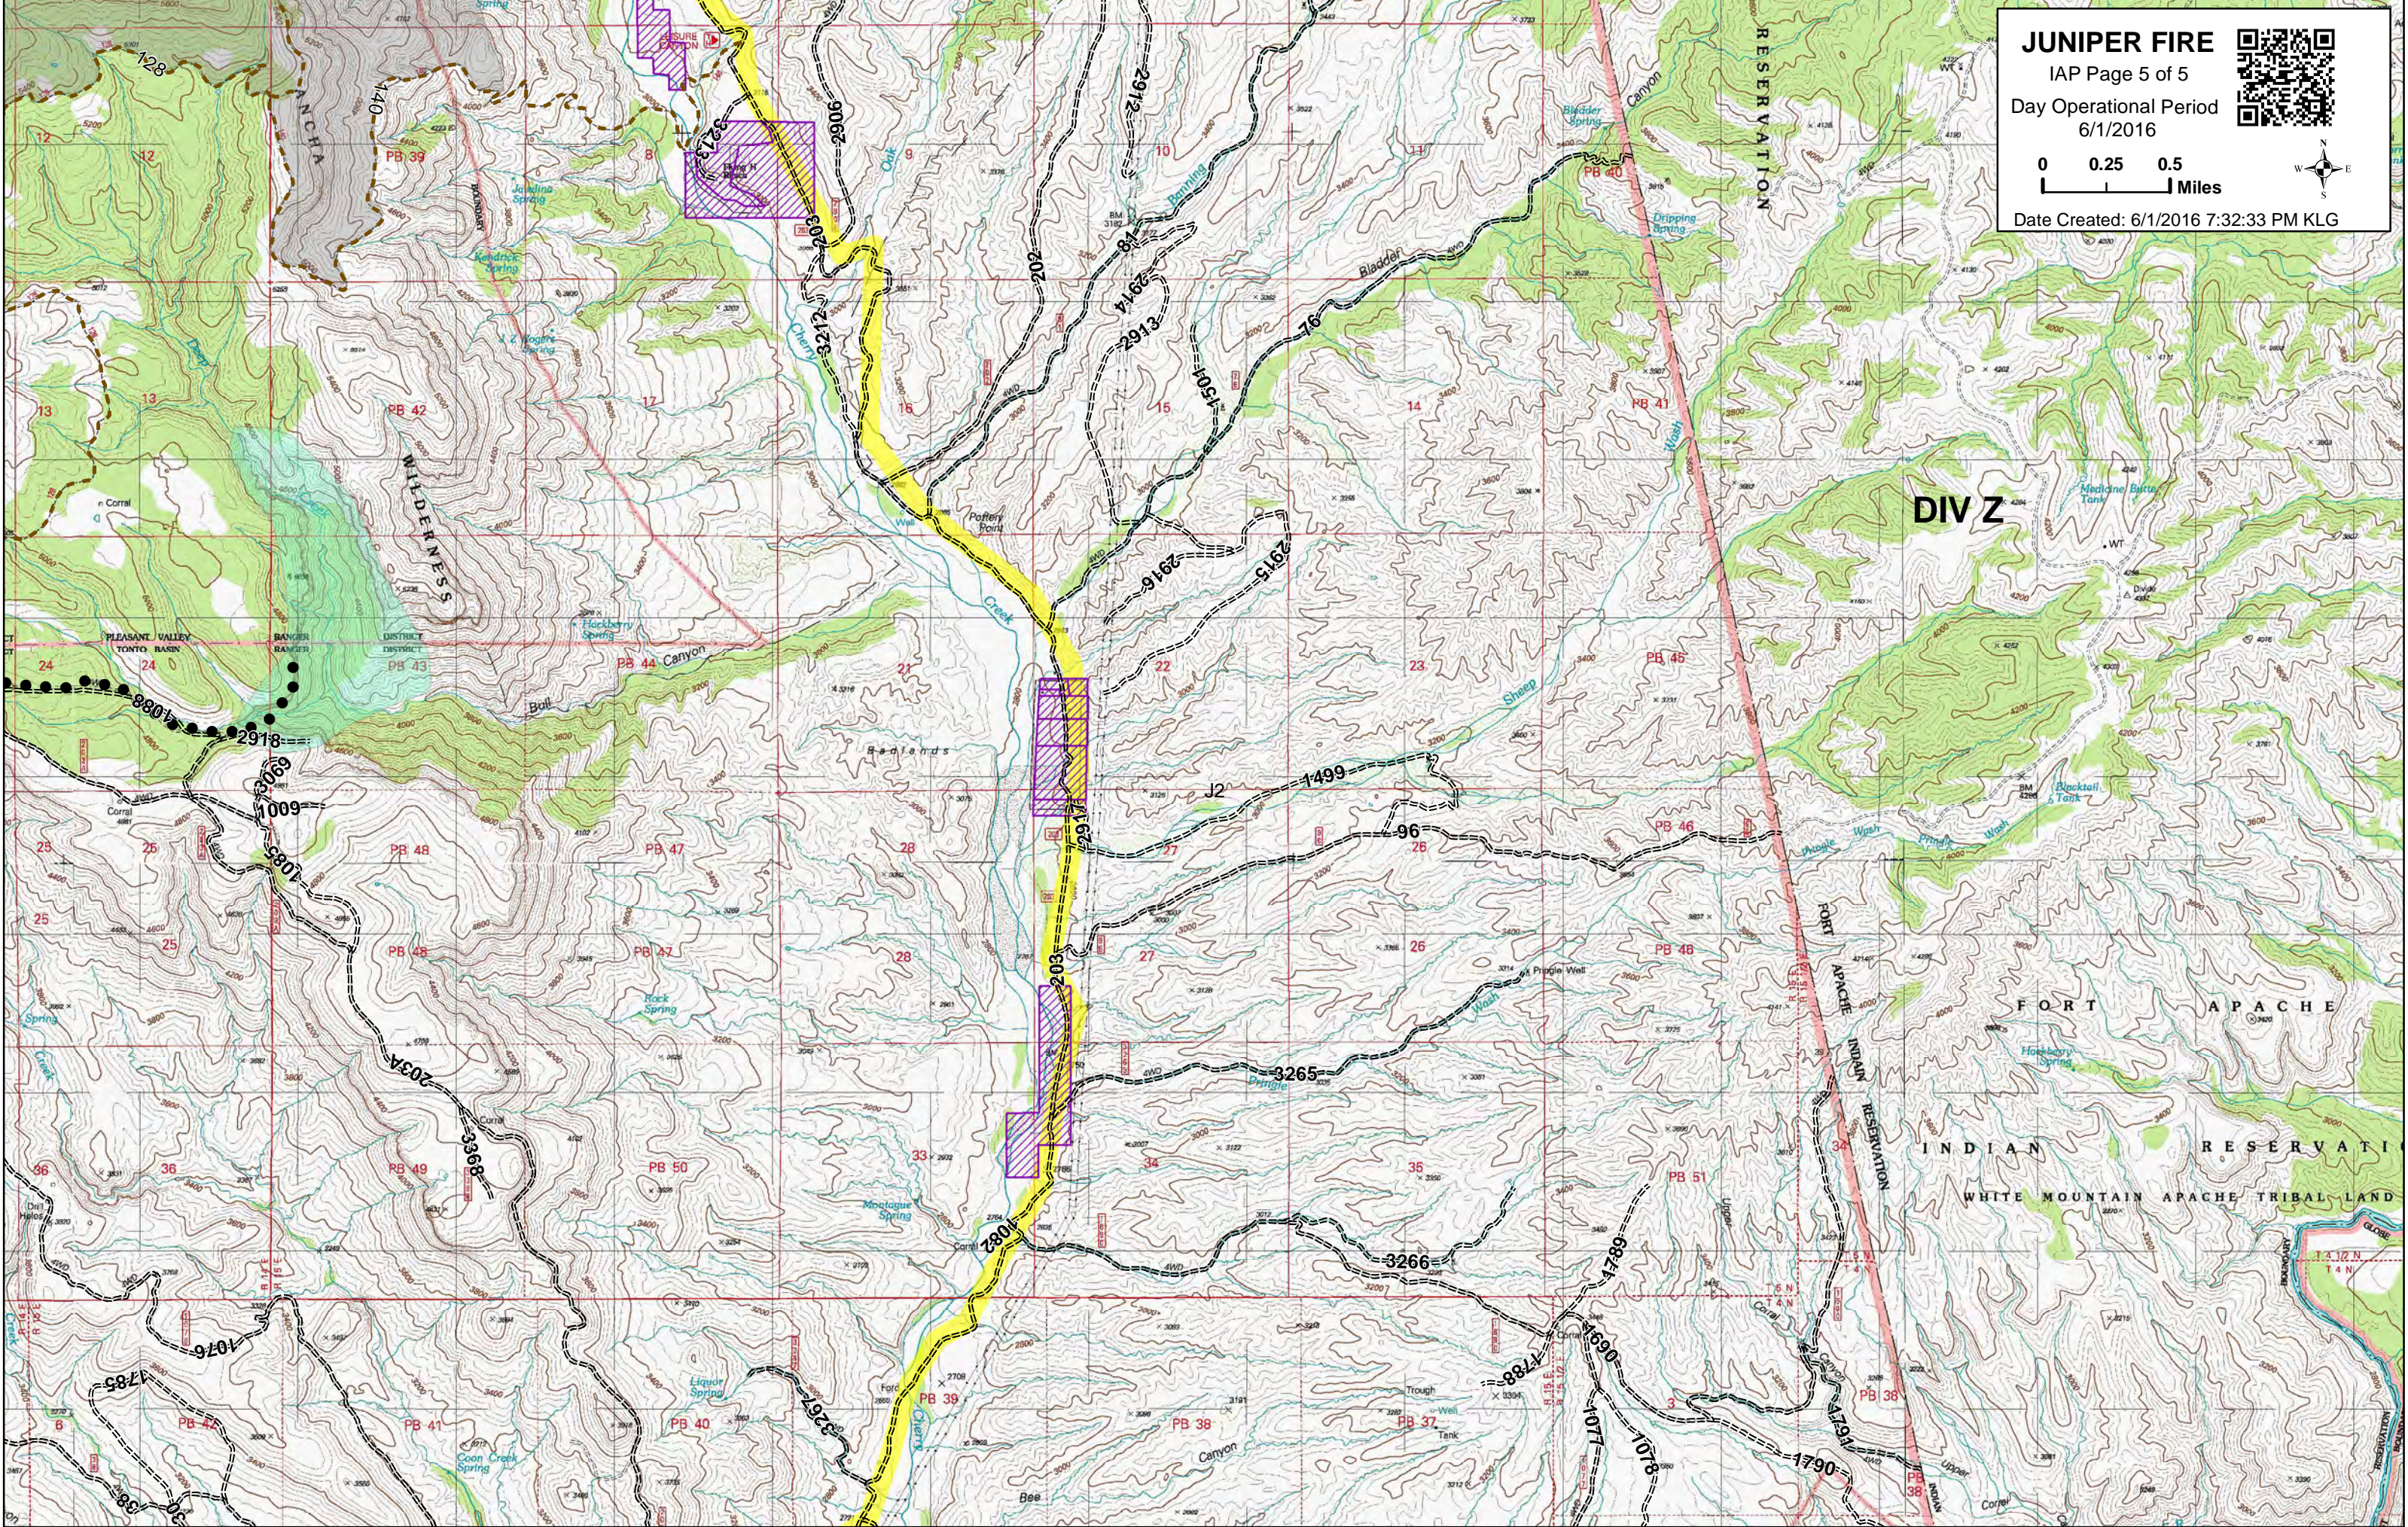

Date Created: 6/1/2016 7:32:33 PM KLG

JUNIPER FIRE

IAP Page 3 of 5

Day Operational Period
6/1/2016

0 0.25 0.5 Miles

Date Created: 6/1/2016 7:32:33 PM KLG

JUNIPER FIRE

IAP Page 4 of 5

Day Operational Period
6/1/2016

0 0.25 0.5
Miles

Date Created: 6/1/2016 7:32:33 PM KLG

JUNIPER FIRE

IAP Page 5 of 5

Day Operational Period
6/1/2016

Date Created: 6/1/2016 7:32:33 PM KLG

DIV Z

INDIAN RESERVATION
FORT APACHE
WHITE MOUNTAIN APACHE TRIBAL LAND

1412 N
T 4 N