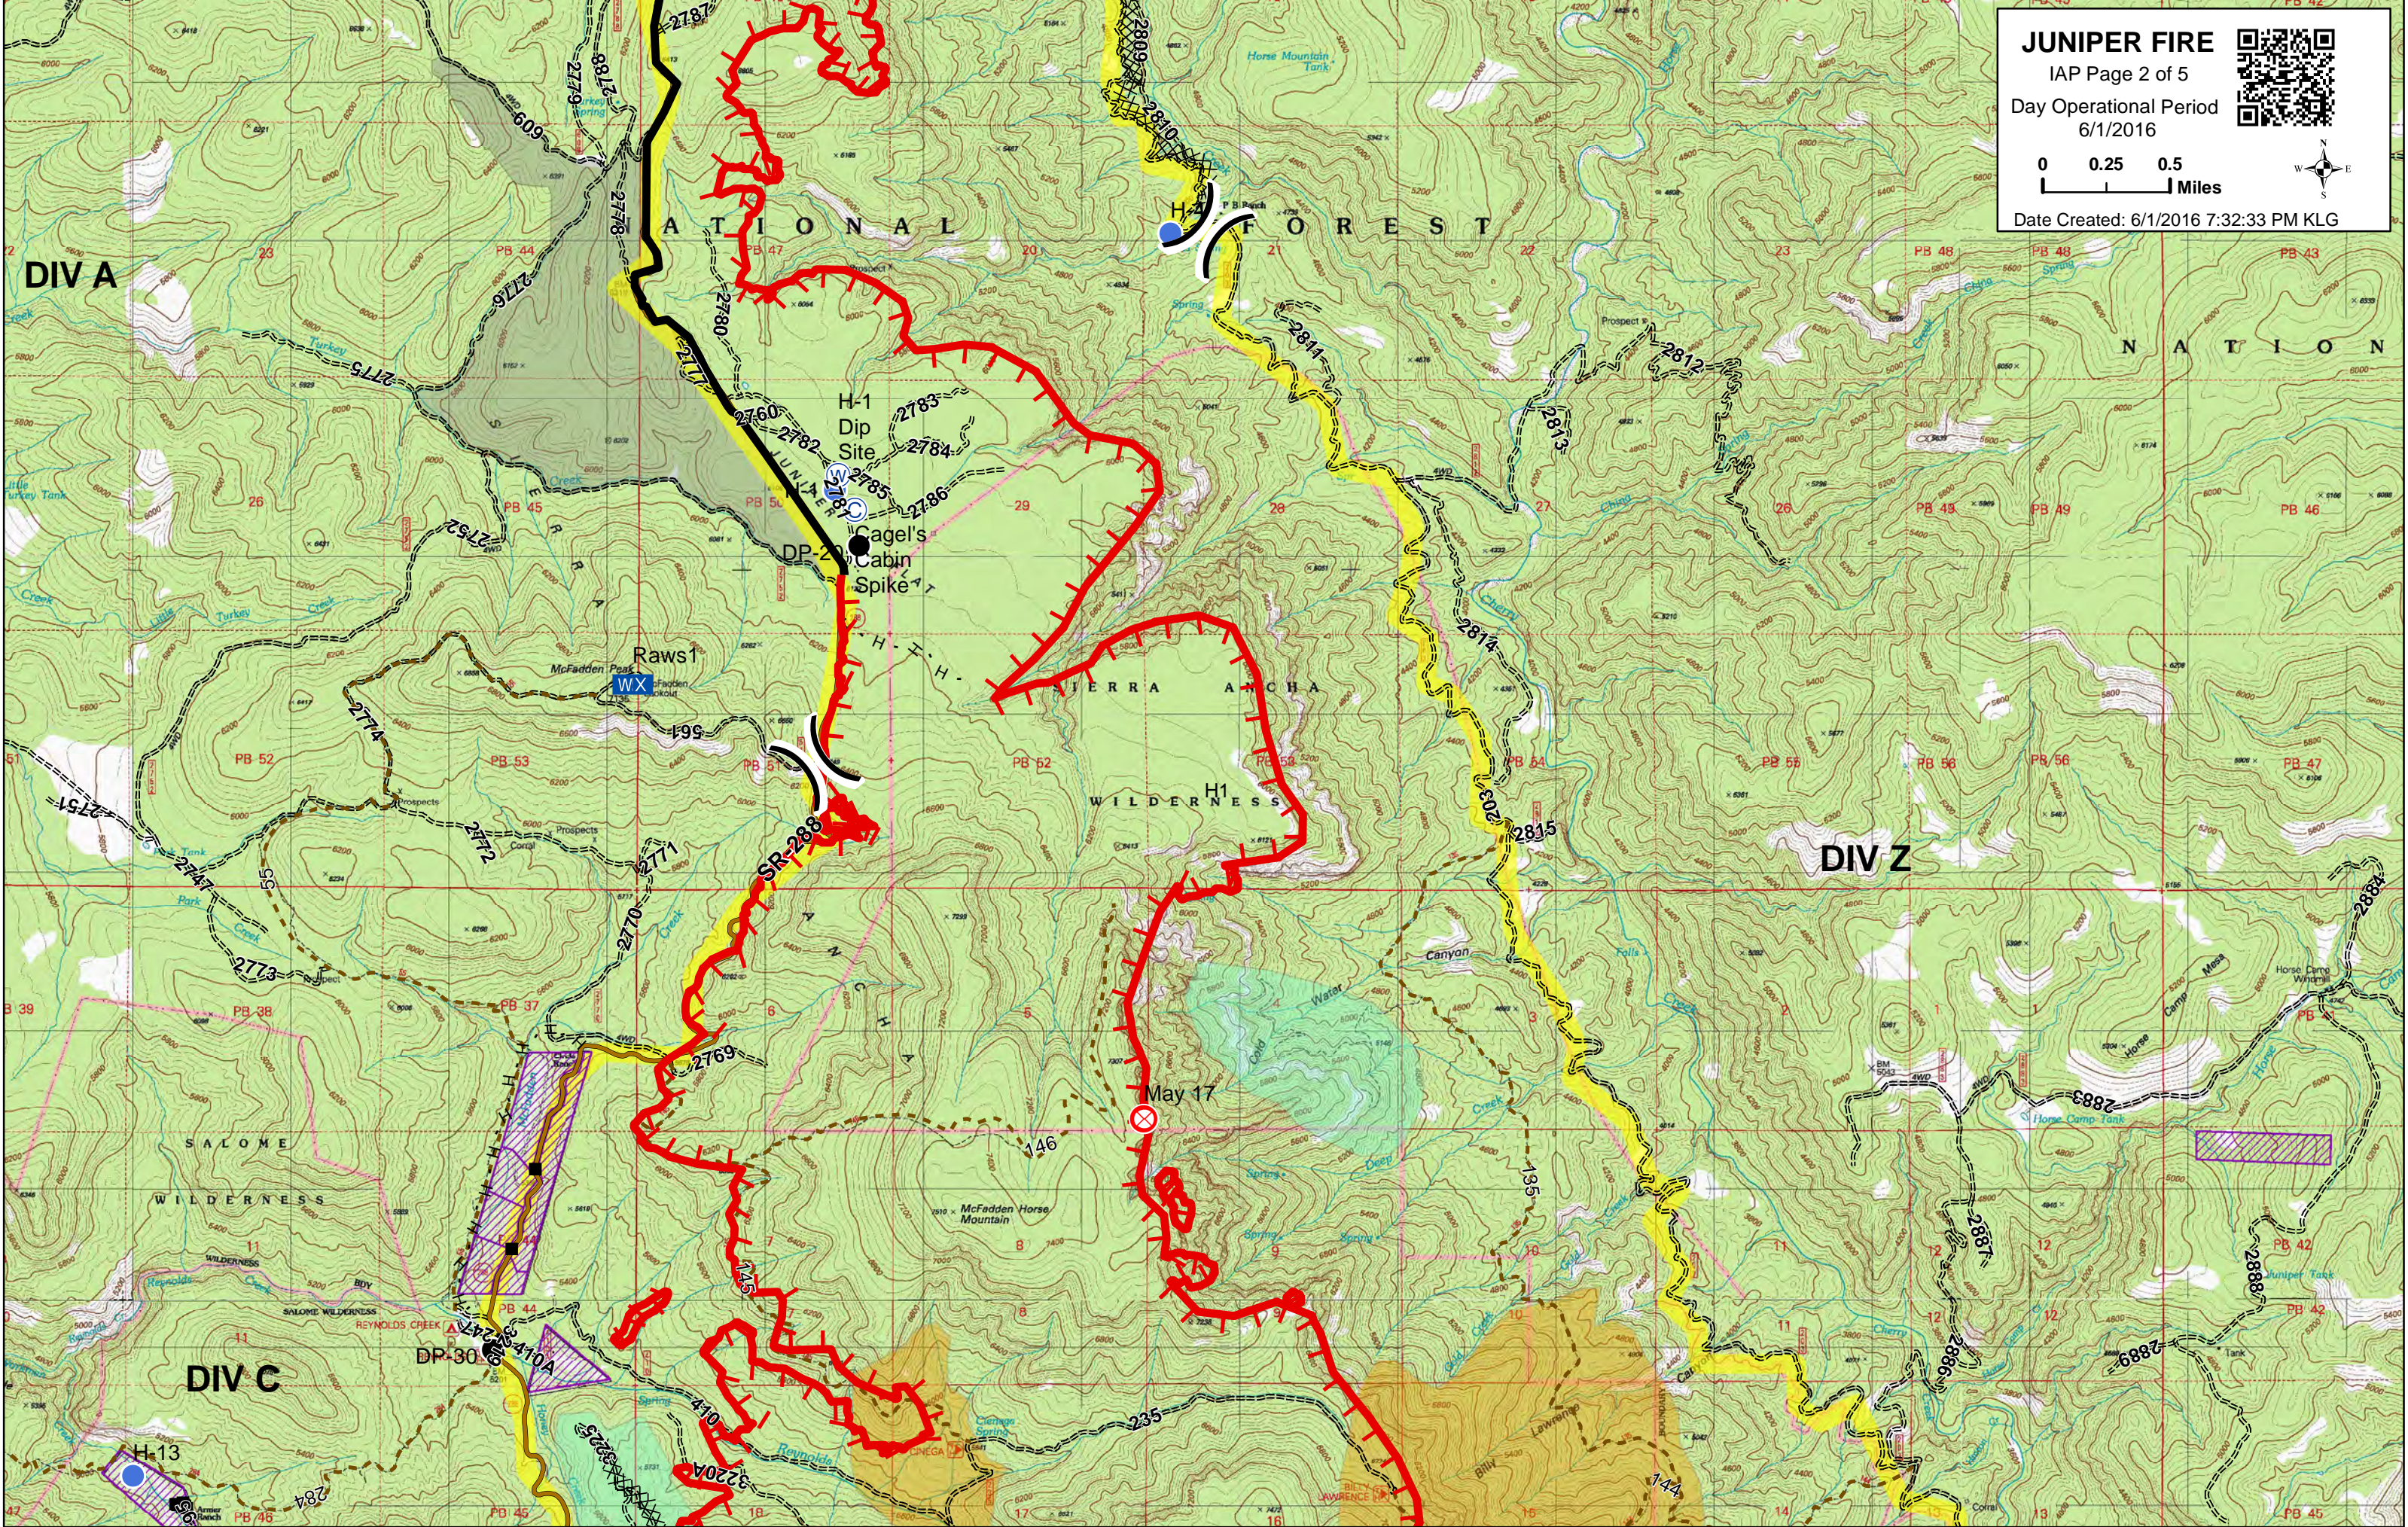

Map Created: 6/1/2016 7:44:46 PM KLG

<http://tinyurl.com/zzh4a5r>

JUNIPER FIRE

IAP Page 1 of 5

Day Operational Period
6/1/2016

Date Created: 6/1/2016 7:32:33 PM KLG

JUNIPER FIRE
IAP Page 2 of 5
Day Operational Period
6/1/2016

Date Created: 6/1/2016 7:32:33 PM KLG

JUNIPER FIRE

IAP Page 3 of 5

Day Operational Period
6/1/2016

0 0.25 0.5 Miles

Date Created: 6/1/2016 7:32:33 PM KLG

JUNIPER FIRE

IAP Page 4 of 5

Day Operational Period
6/1/2016

0 0.25 0.5
Miles

Date Created: 6/1/2016 7:32:33 PM KLG

JUNIPER FIRE

IAP Page 5 of 5

Day Operational Period
6/1/2016

Date Created: 6/1/2016 7:32:33 PM KLG

DIV Z

INDIAN RESERVATION
FORT APACHE
WHITE MOUNTAIN APACHE TRIBAL LAND

1412 N
T 4 N