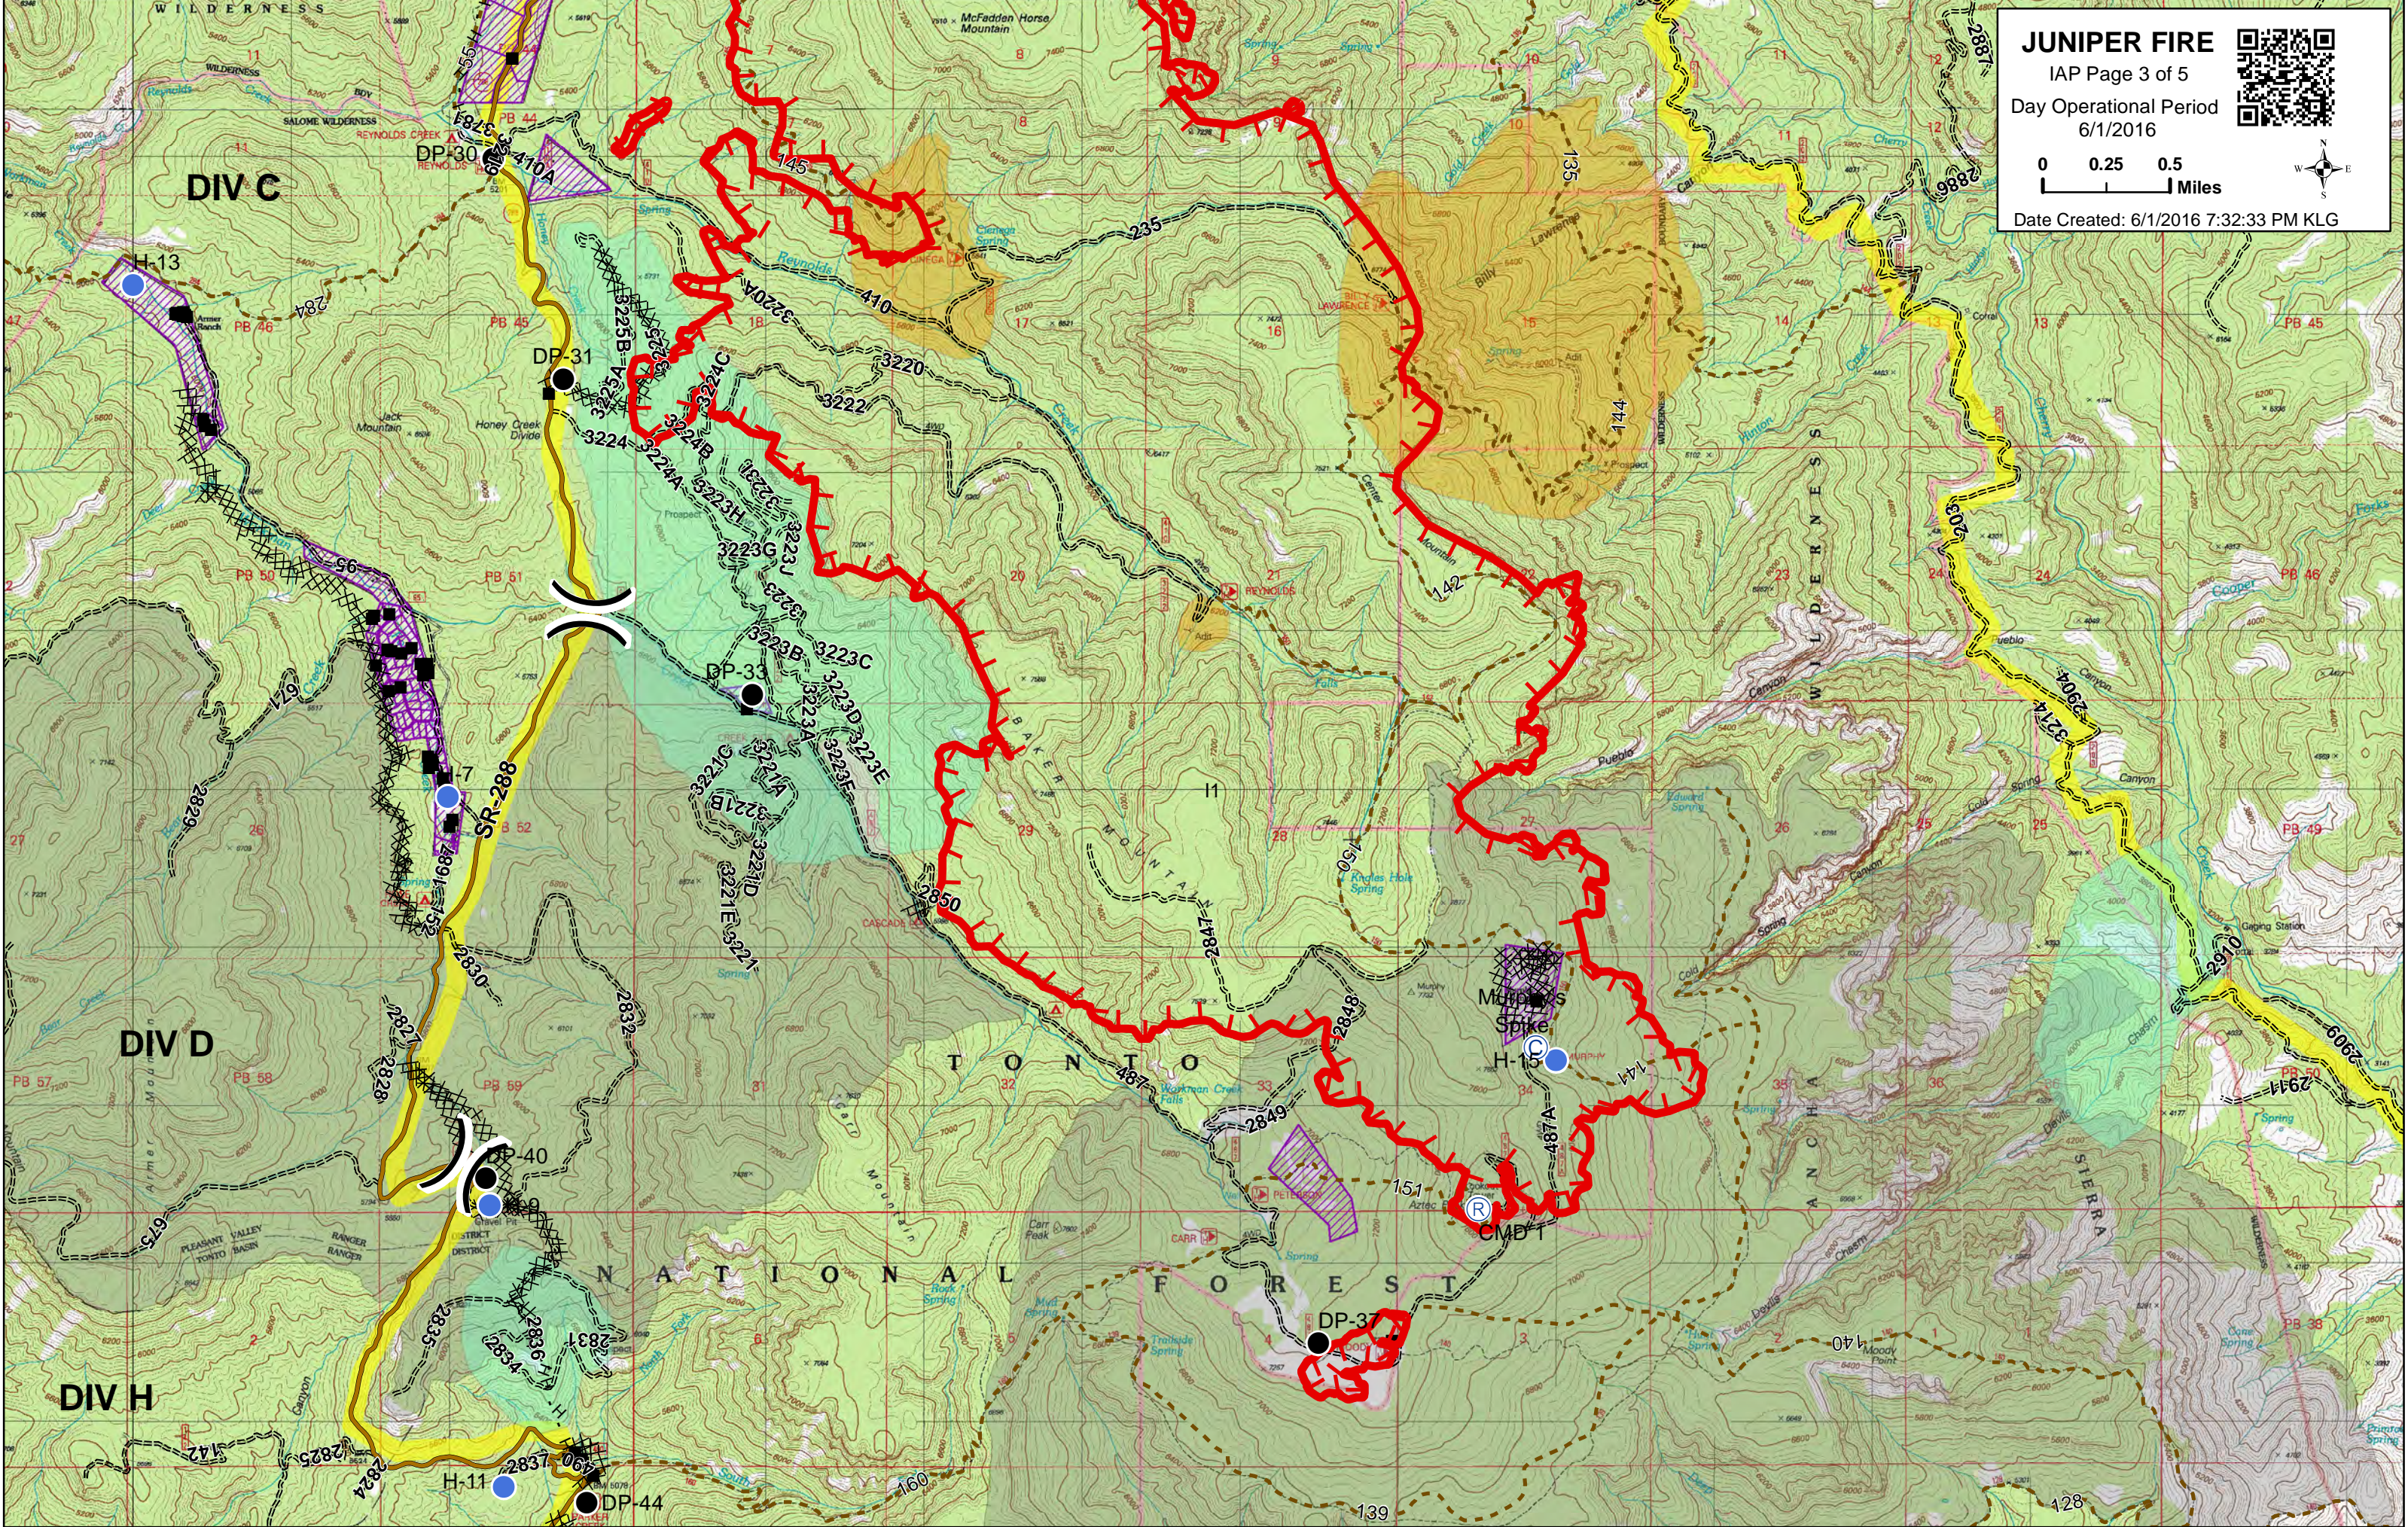

Map Created: 6/1/2016 7:44:46 PM KLG

<http://tinyurl.com/zzh4a5r>

JUNIPER FIRE

IAP Page 1 of 5

Day Operational Period
6/1/2016

Date Created: 6/1/2016 7:32:33 PM KLG

JUNIPER FIRE
IAP Page 2 of 5
Day Operational Period
6/1/2016

Date Created: 6/1/2016 7:32:33 PM KLG

JUNIPER FIRE

IAP Page 3 of 5

Day Operational Period
6/1/2016

0 0.25 0.5 Miles

Date Created: 6/1/2016 7:32:33 PM KLG

JUNIPER FIRE

IAP Page 4 of 5

Day Operational Period
6/1/2016

0 0.25 0.5
Miles

Date Created: 6/1/2016 7:32:33 PM KLG

JUNIPER FIRE

IAP Page 5 of 5

Day Operational Period
6/1/2016

Date Created: 6/1/2016 7:32:33 PM KLG

DIV Z

INDIAN RESERVATION
FORT APACHE
WHITE MOUNTAIN APACHE TRIBAL LAND

1412 N
T 4 N