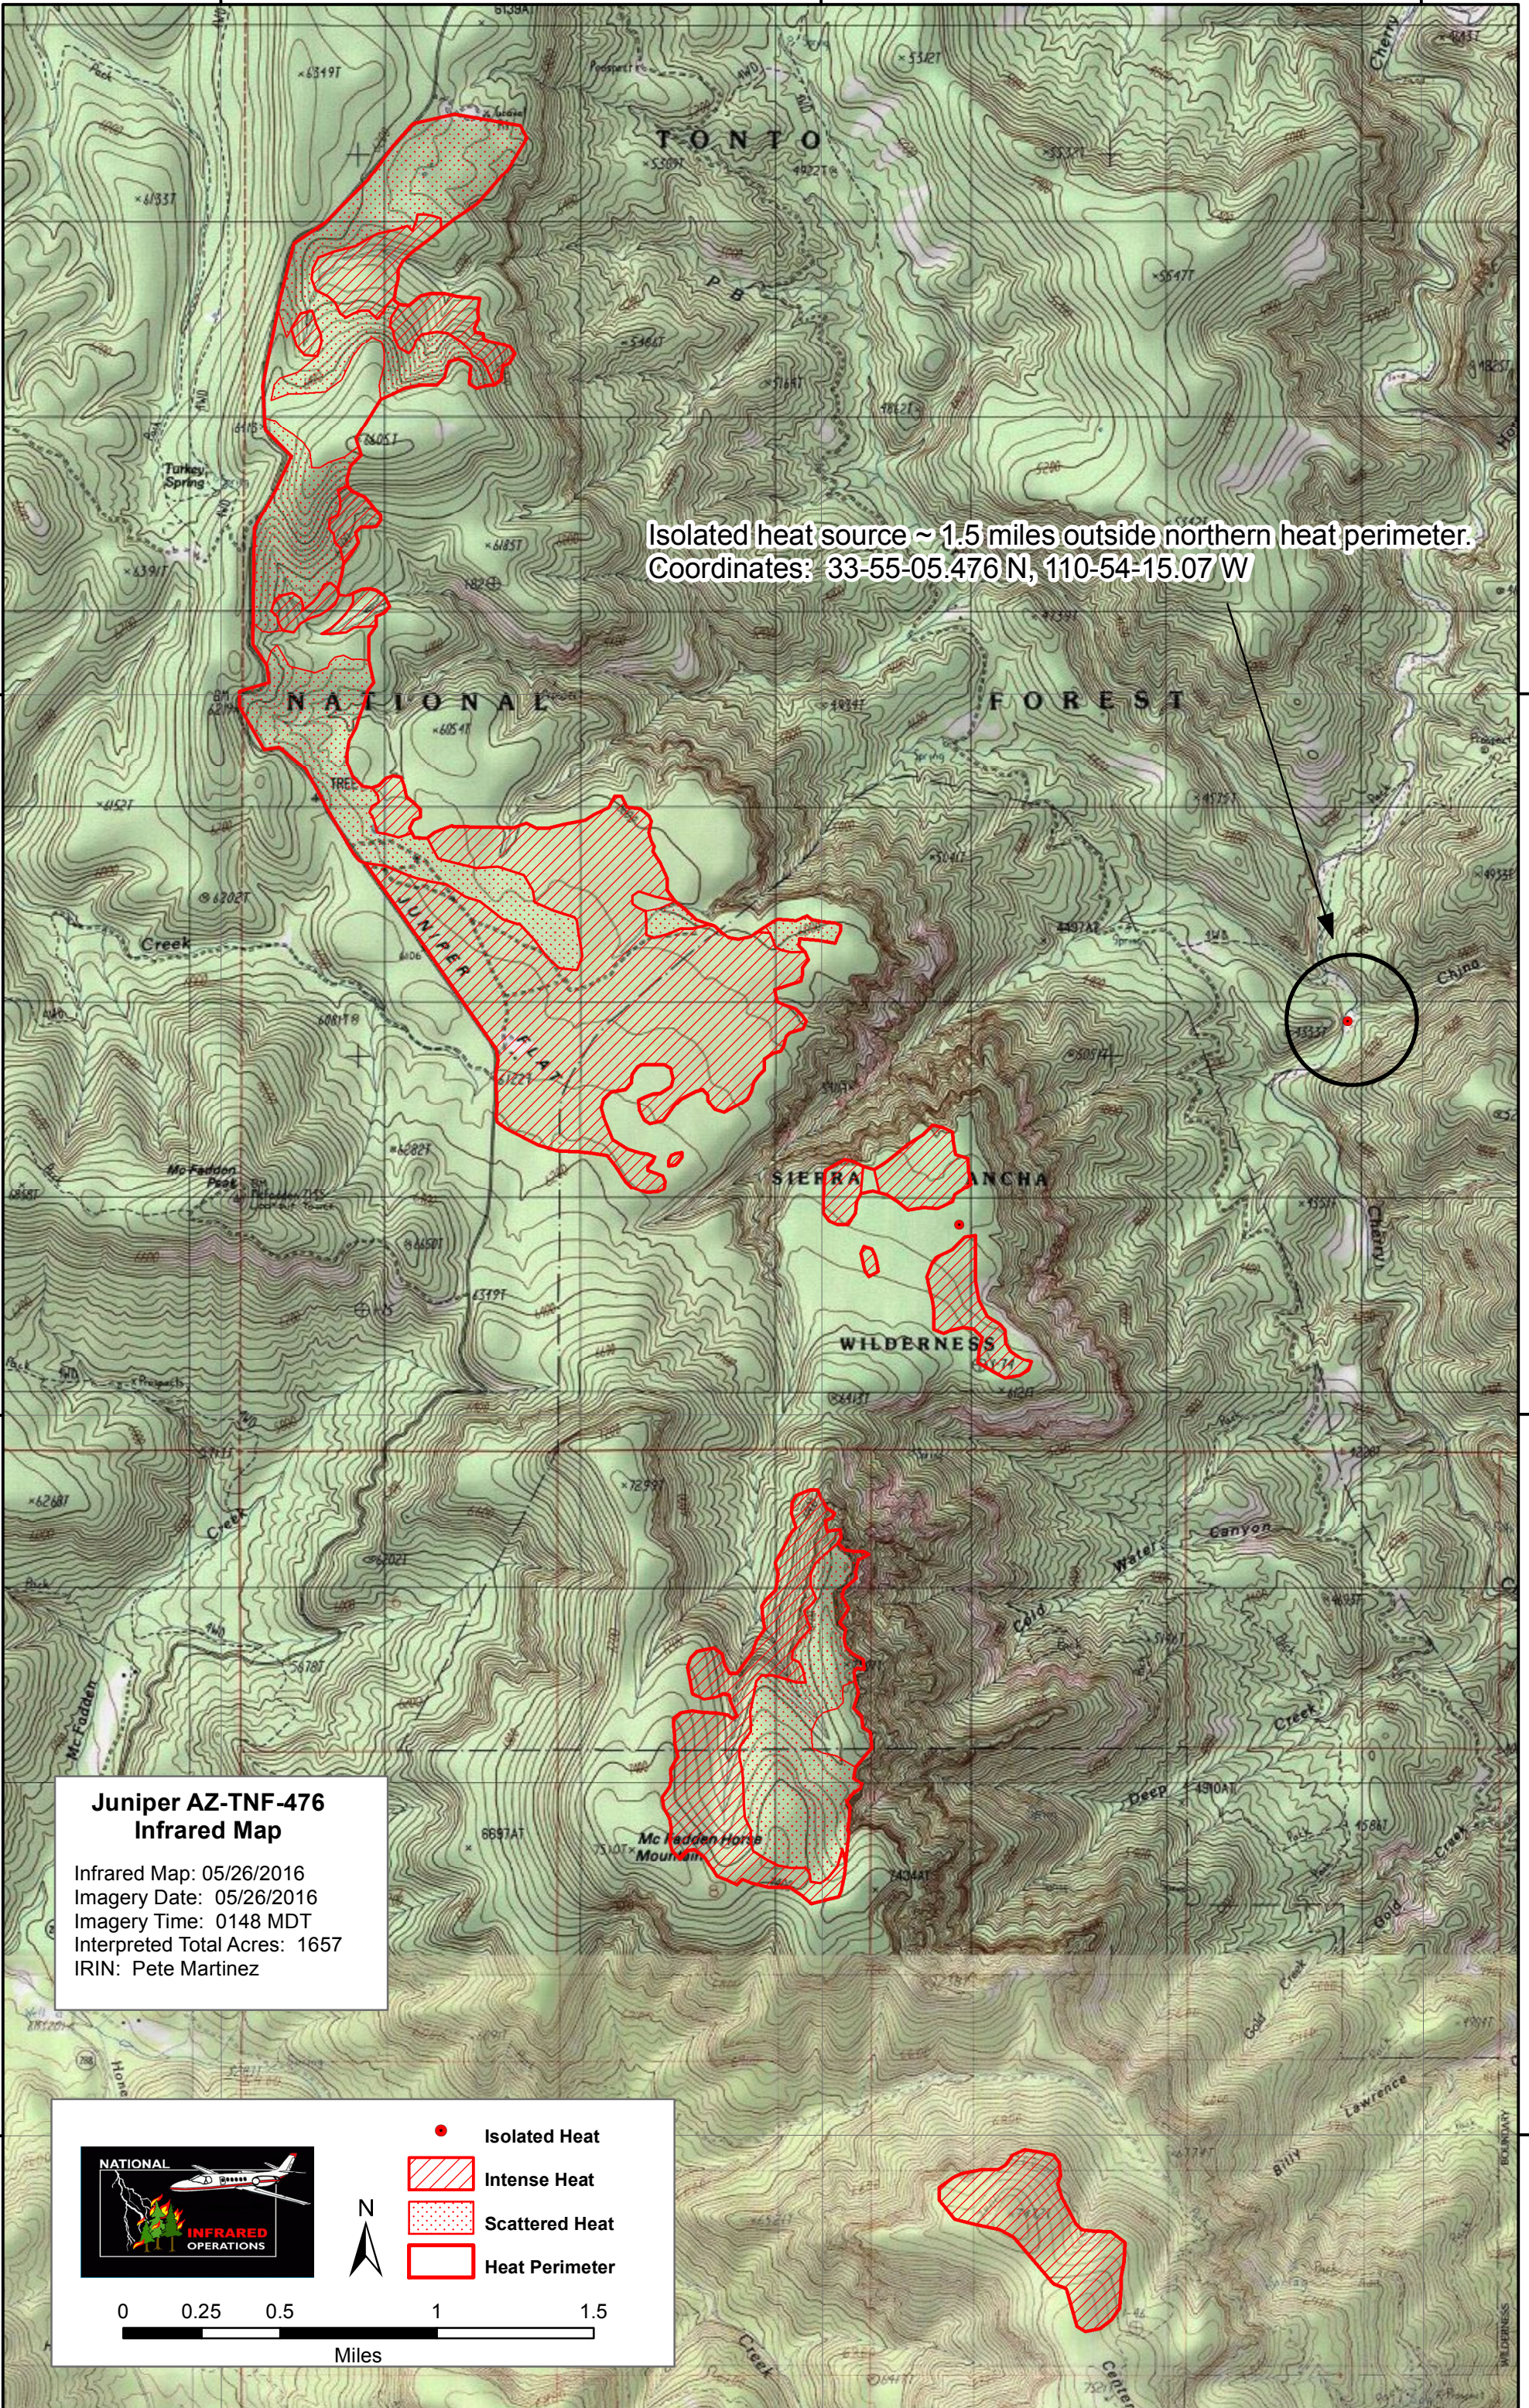

110°58'0"W

110°56'0"W

110°54'0"W

33°56'0"N

33°56'0"N

33°54'0"N

33°54'0"N

33°52'0"N

33°52'0"N

110°58'0"W

110°56'0"W

110°54'0"W

Isolated heat source ~ 1.5 miles outside northern heat perimeter.
 Coordinates: 33-55-05.476 N, 110-54-15.07 W

**Juniper AZ-TNF-476
 Infrared Map**
 Infrared Map: 05/26/2016
 Imagery Date: 05/26/2016
 Imagery Time: 0148 MDT
 Interpreted Total Acres: 1657
 IRIN: Pete Martinez

Isolated Heat (Red dot)

Intense Heat (Red diagonal lines)

Scattered Heat (Red dotted pattern)

Heat Perimeter (Red outline)

0 0.25 0.5 1 1.5
 Miles