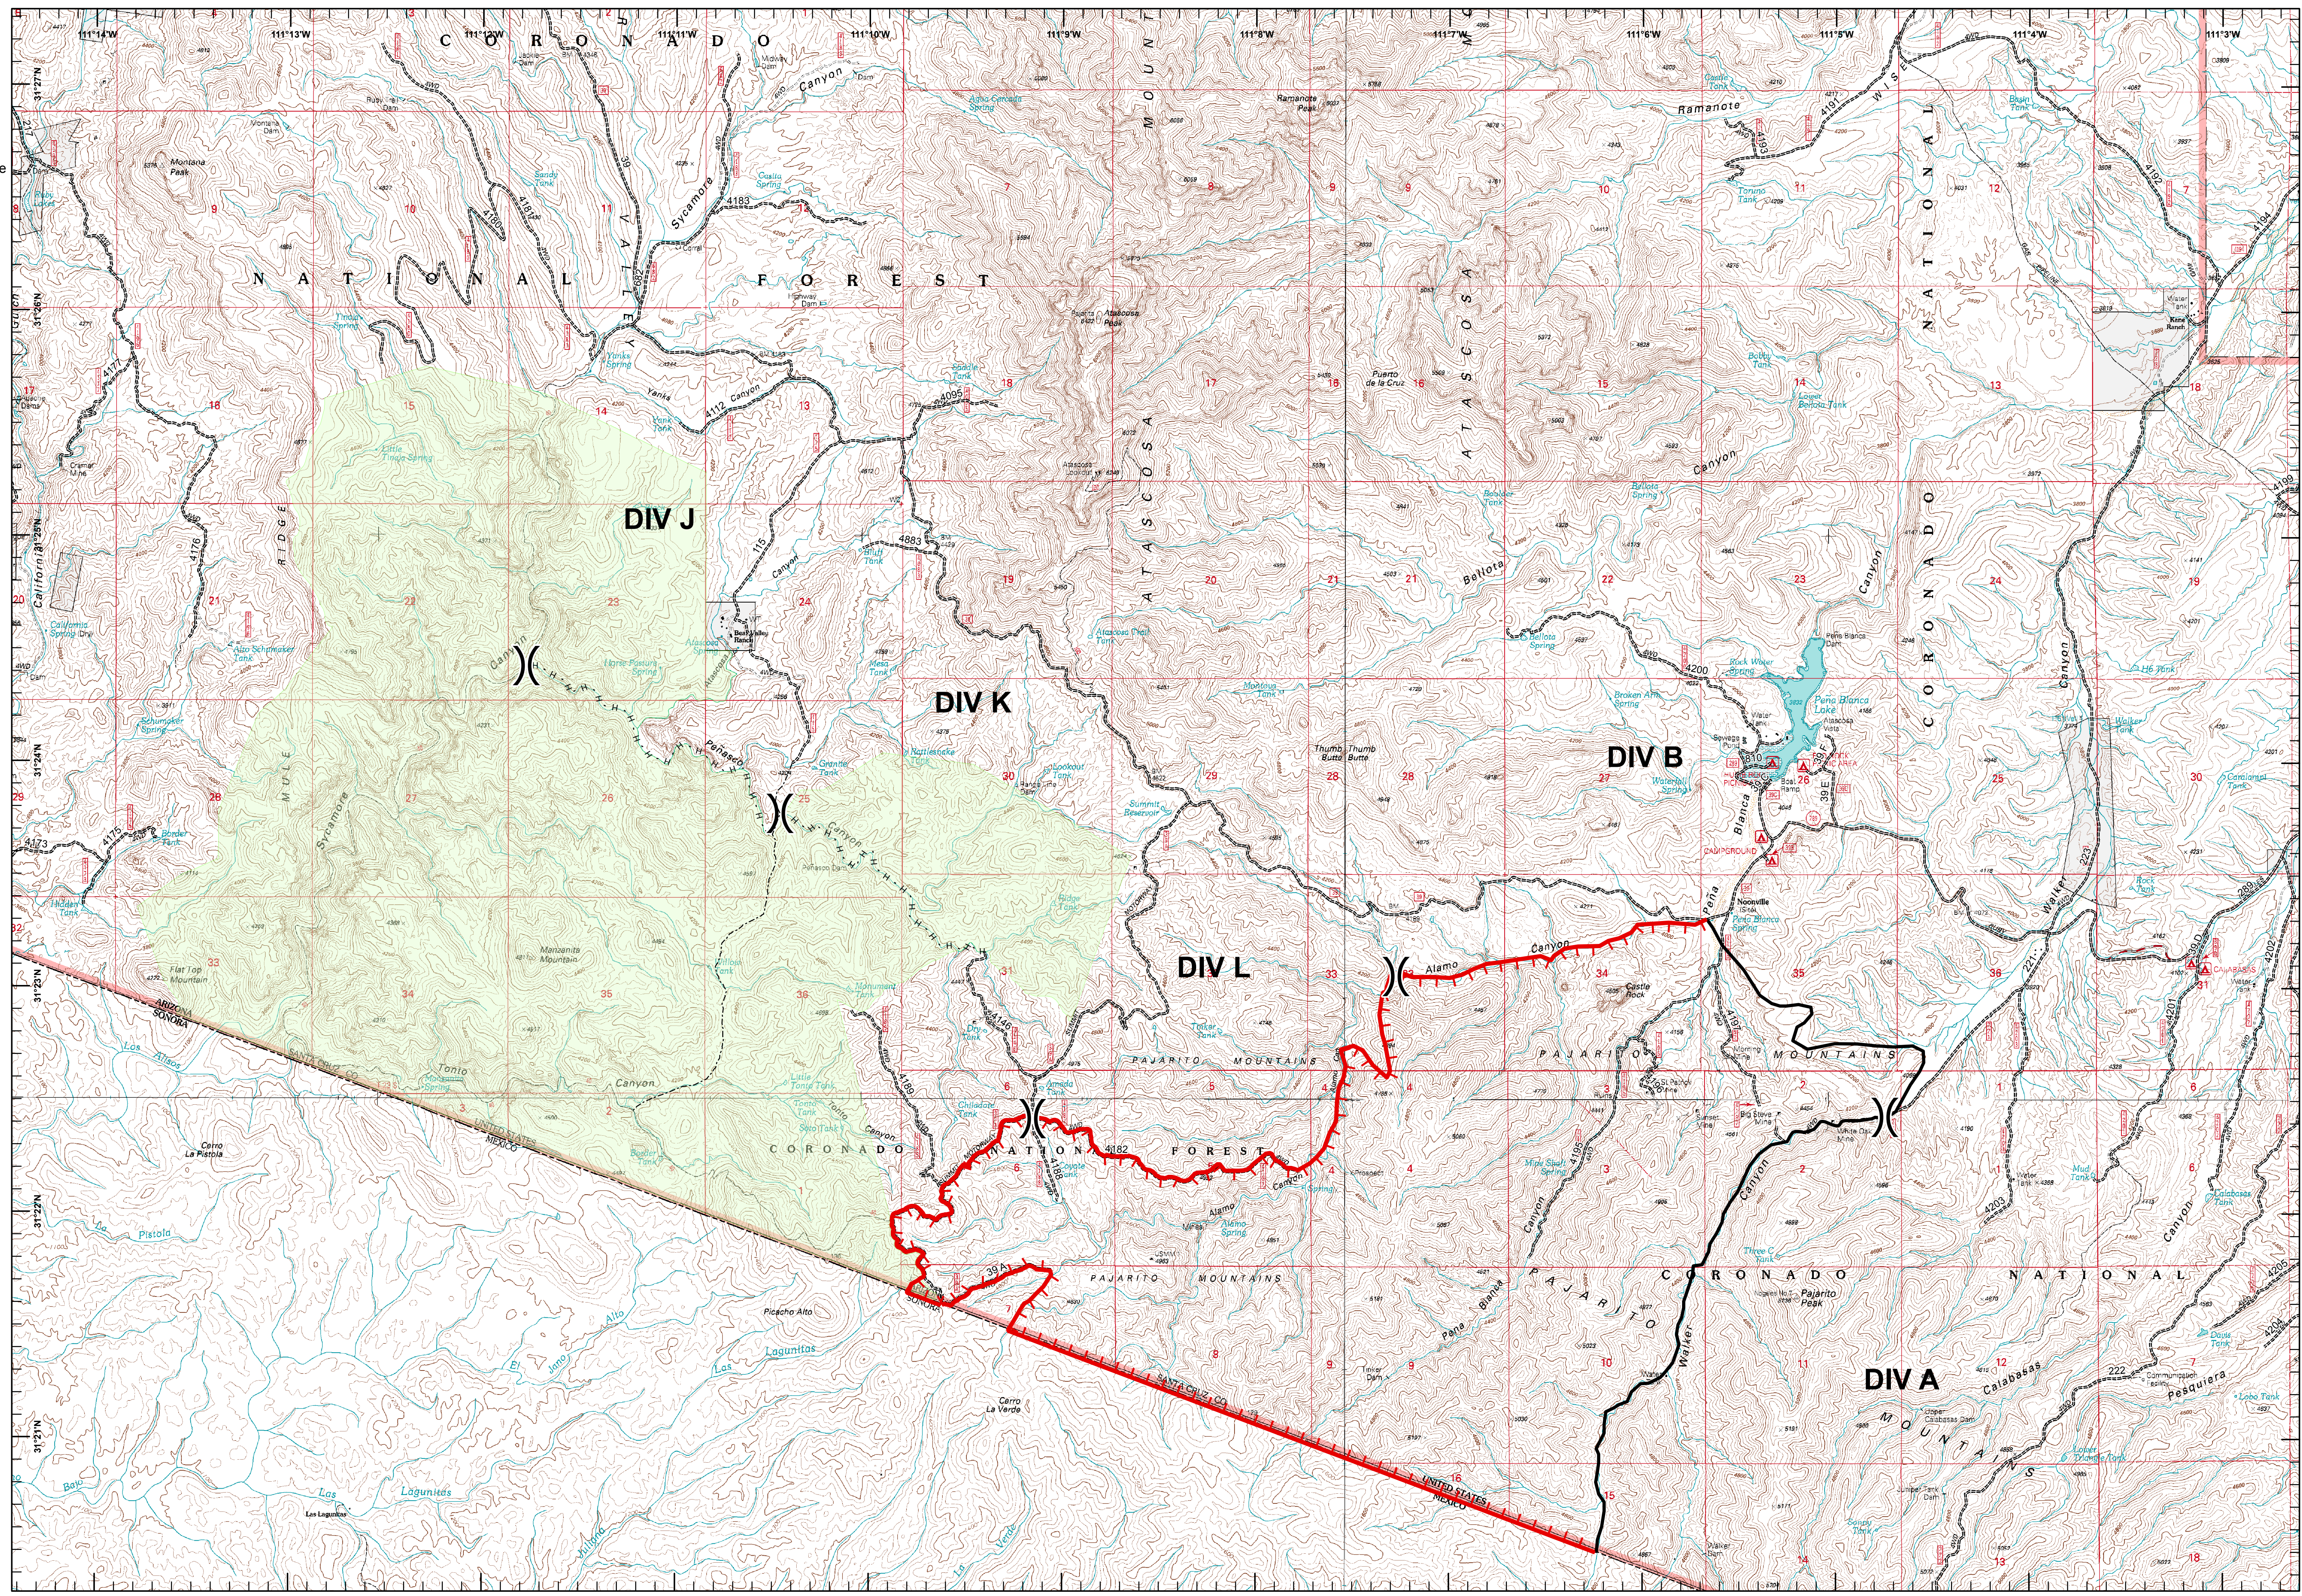

La Sierra  
AZ-CNF-547  
5/22/2016  
Final Product  
4930 Acres in US  
As of 5/22/16 0800  
NAD83

- Uncontrolled Fire Edge
- Contained Fire Edge
- Completed Hand Line
- Division Break
- Forest Road
- Trail
- Wilderness

Download This Map!

EGE  
5/22/16  
0800 Hours