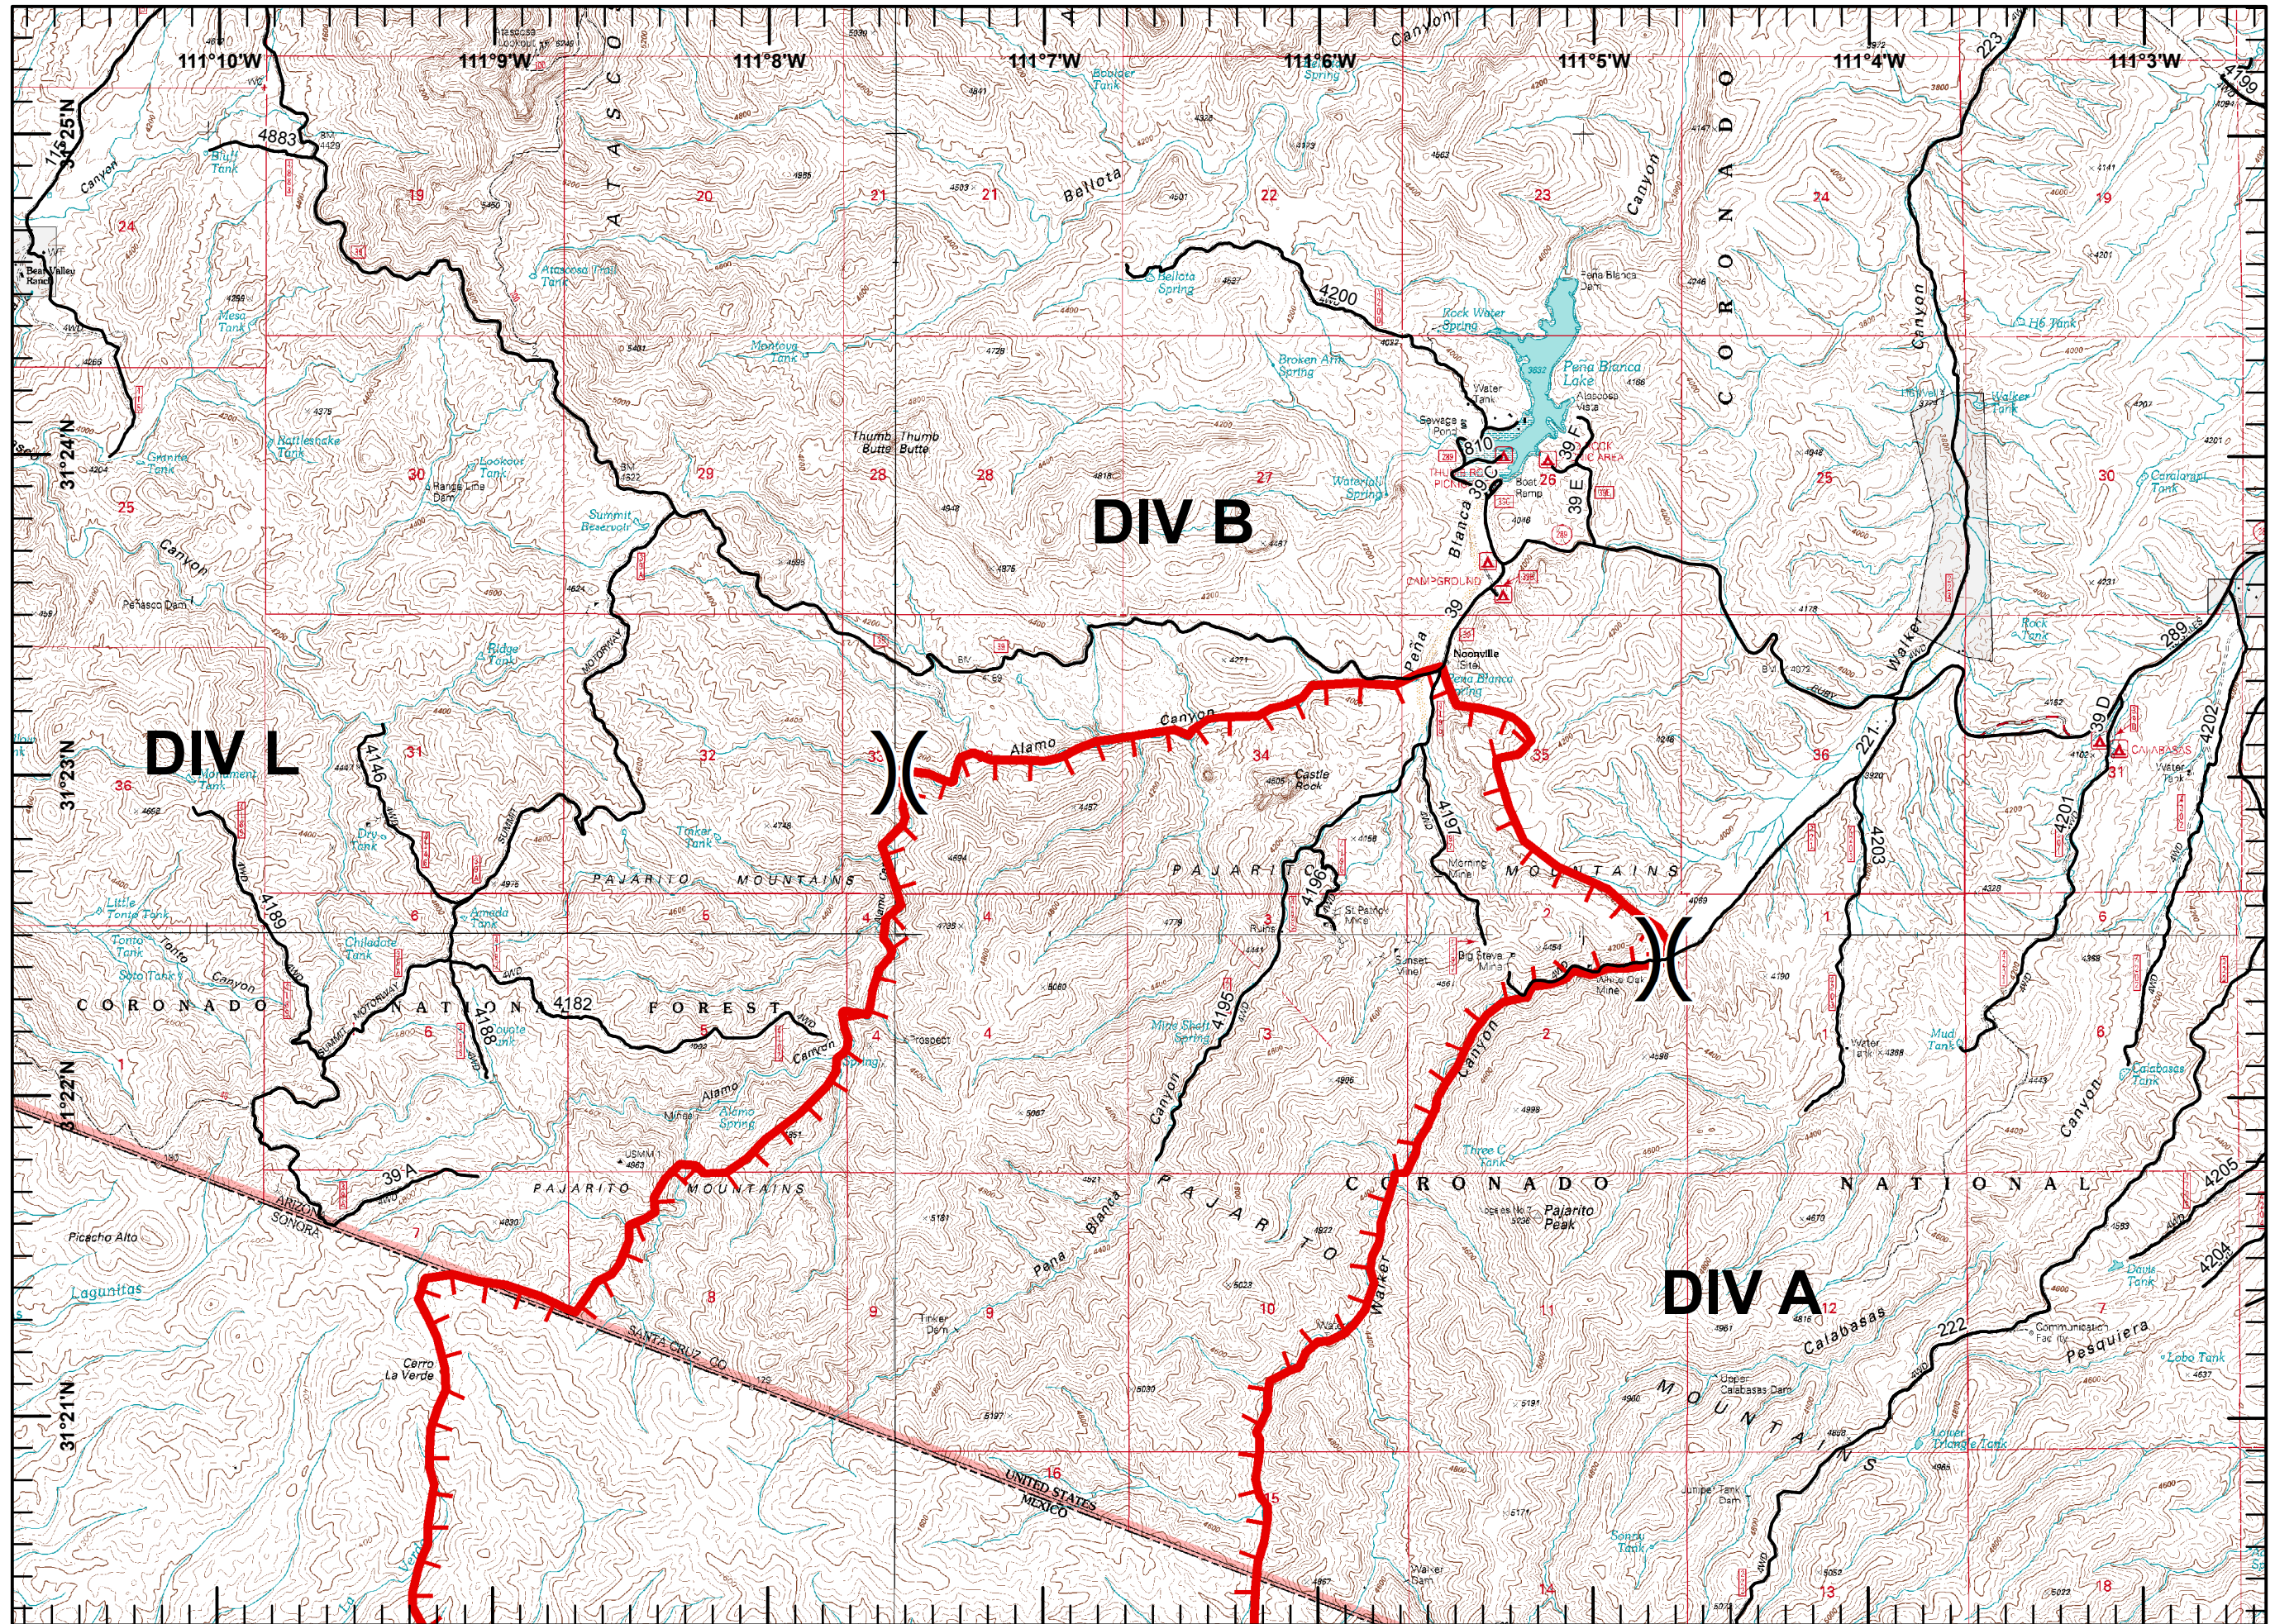

La Sierra
AZ-CNF-547
5/19/2016
Day Shift
4043 Acres in US
as of 5/18/16 1745
NAD83

-  Uncontrolled Fire Edge
-  Division Break
-  Forest Road

EGE
5/18/2016
1945 Hours