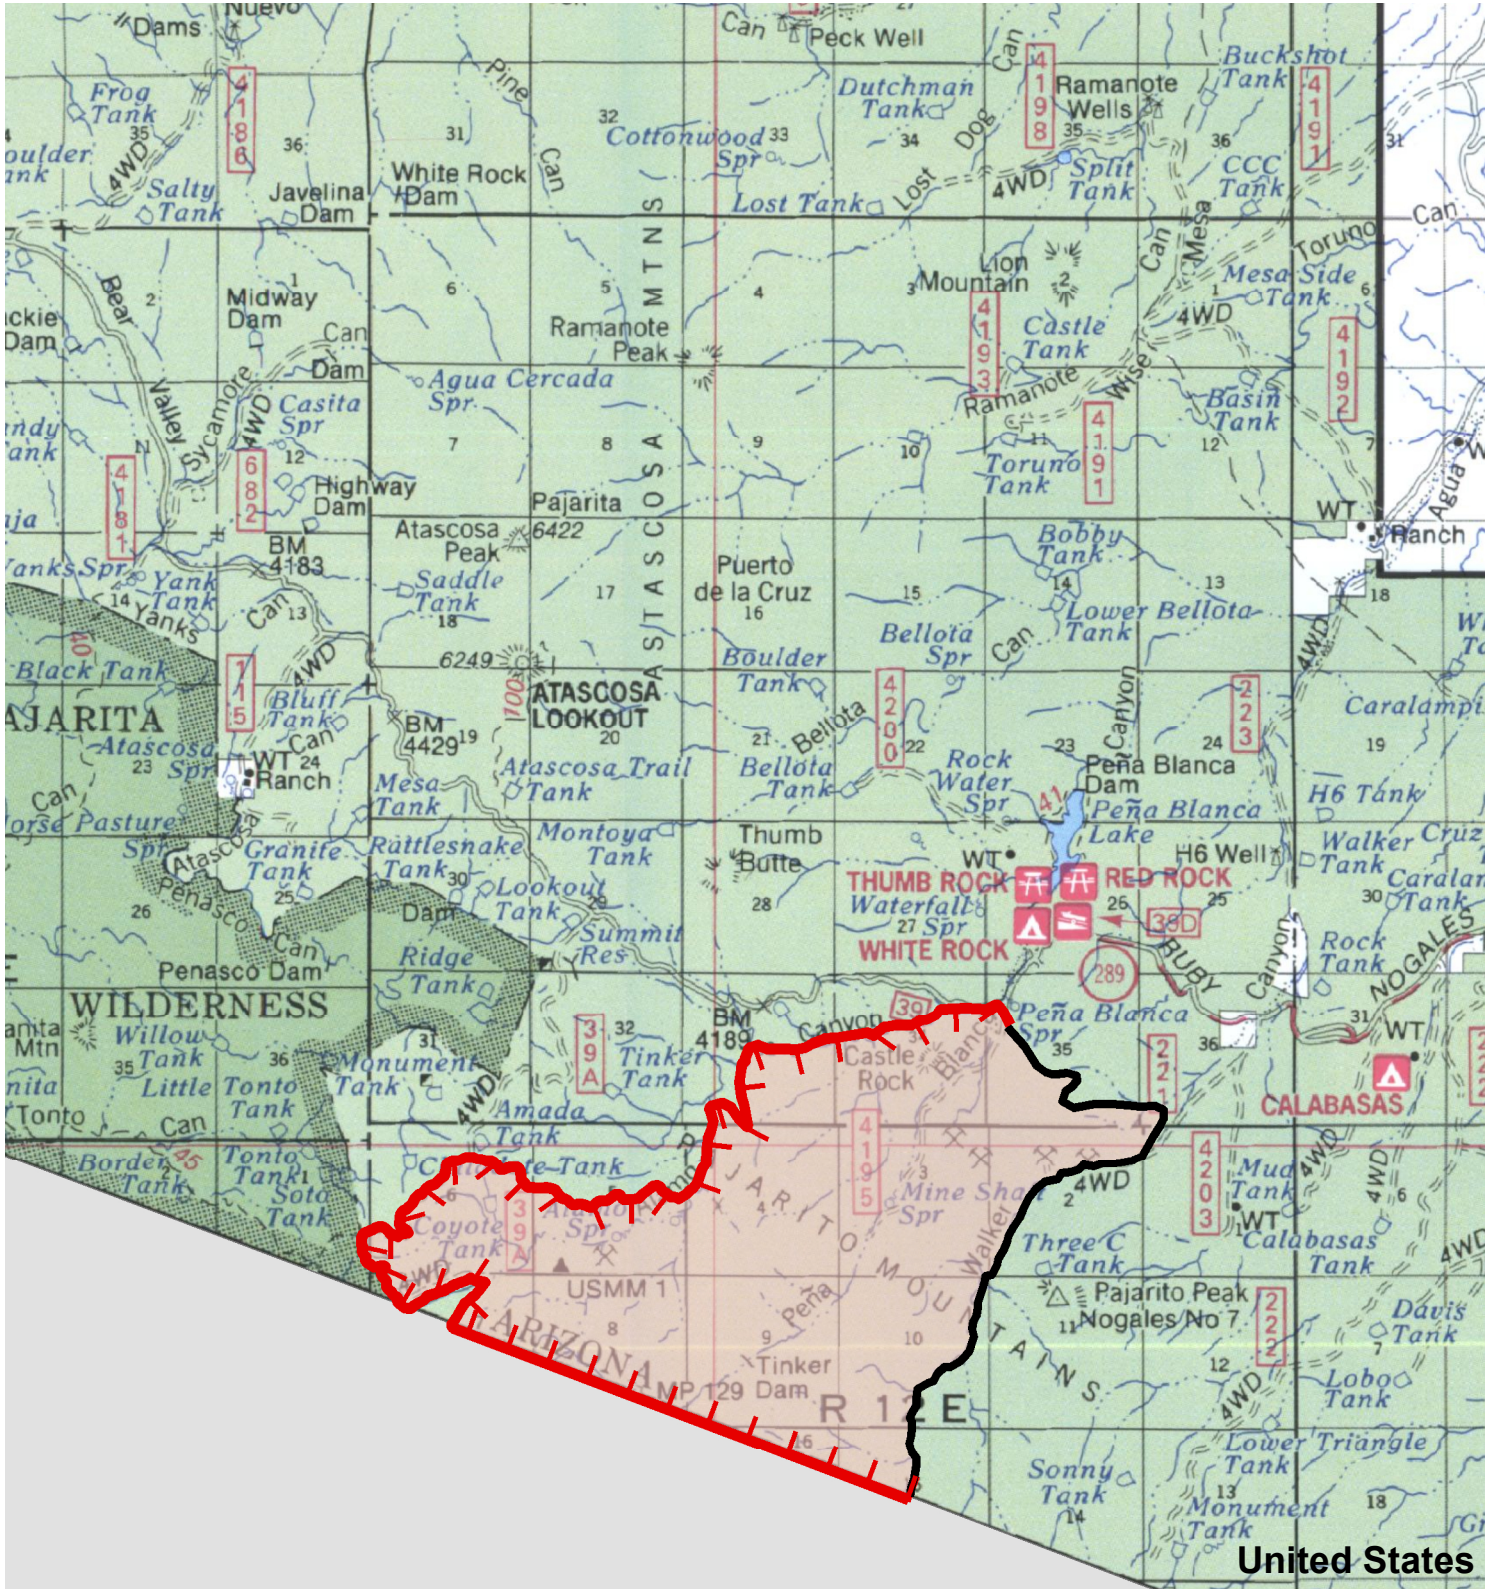

La Sierra Fire  
 AZ-CNF-574  
 Location Map  
 Approx 4900 Acres  
 In The United States  
 May 19, 2016  
 1700 hrs

- La Sierra Fire
- Uncontrolled Fire Edge
- Contained Fire Edge

Fire Perimeter Outside Of The  
 United States Is Unknown

United States

Mexico