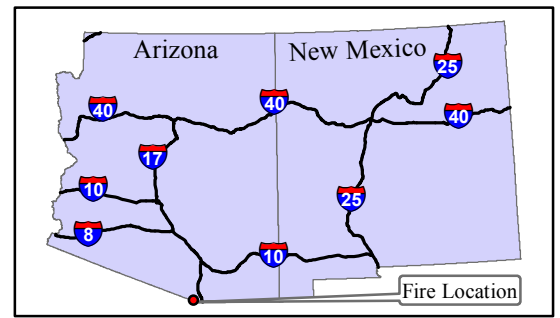

La Sierra Fire  
 AZ-CNF-574  
 Location Map  
 Approx 4900 Acres  
 In The United States  
 May 19, 2016  
 1700 hrs

- La Sierra Fire
- Uncontrolled Fire Edge
- Contained Fire Edge

Fire Perimeter Outside Of The  
 United States Is Unknown

United States

Mexico