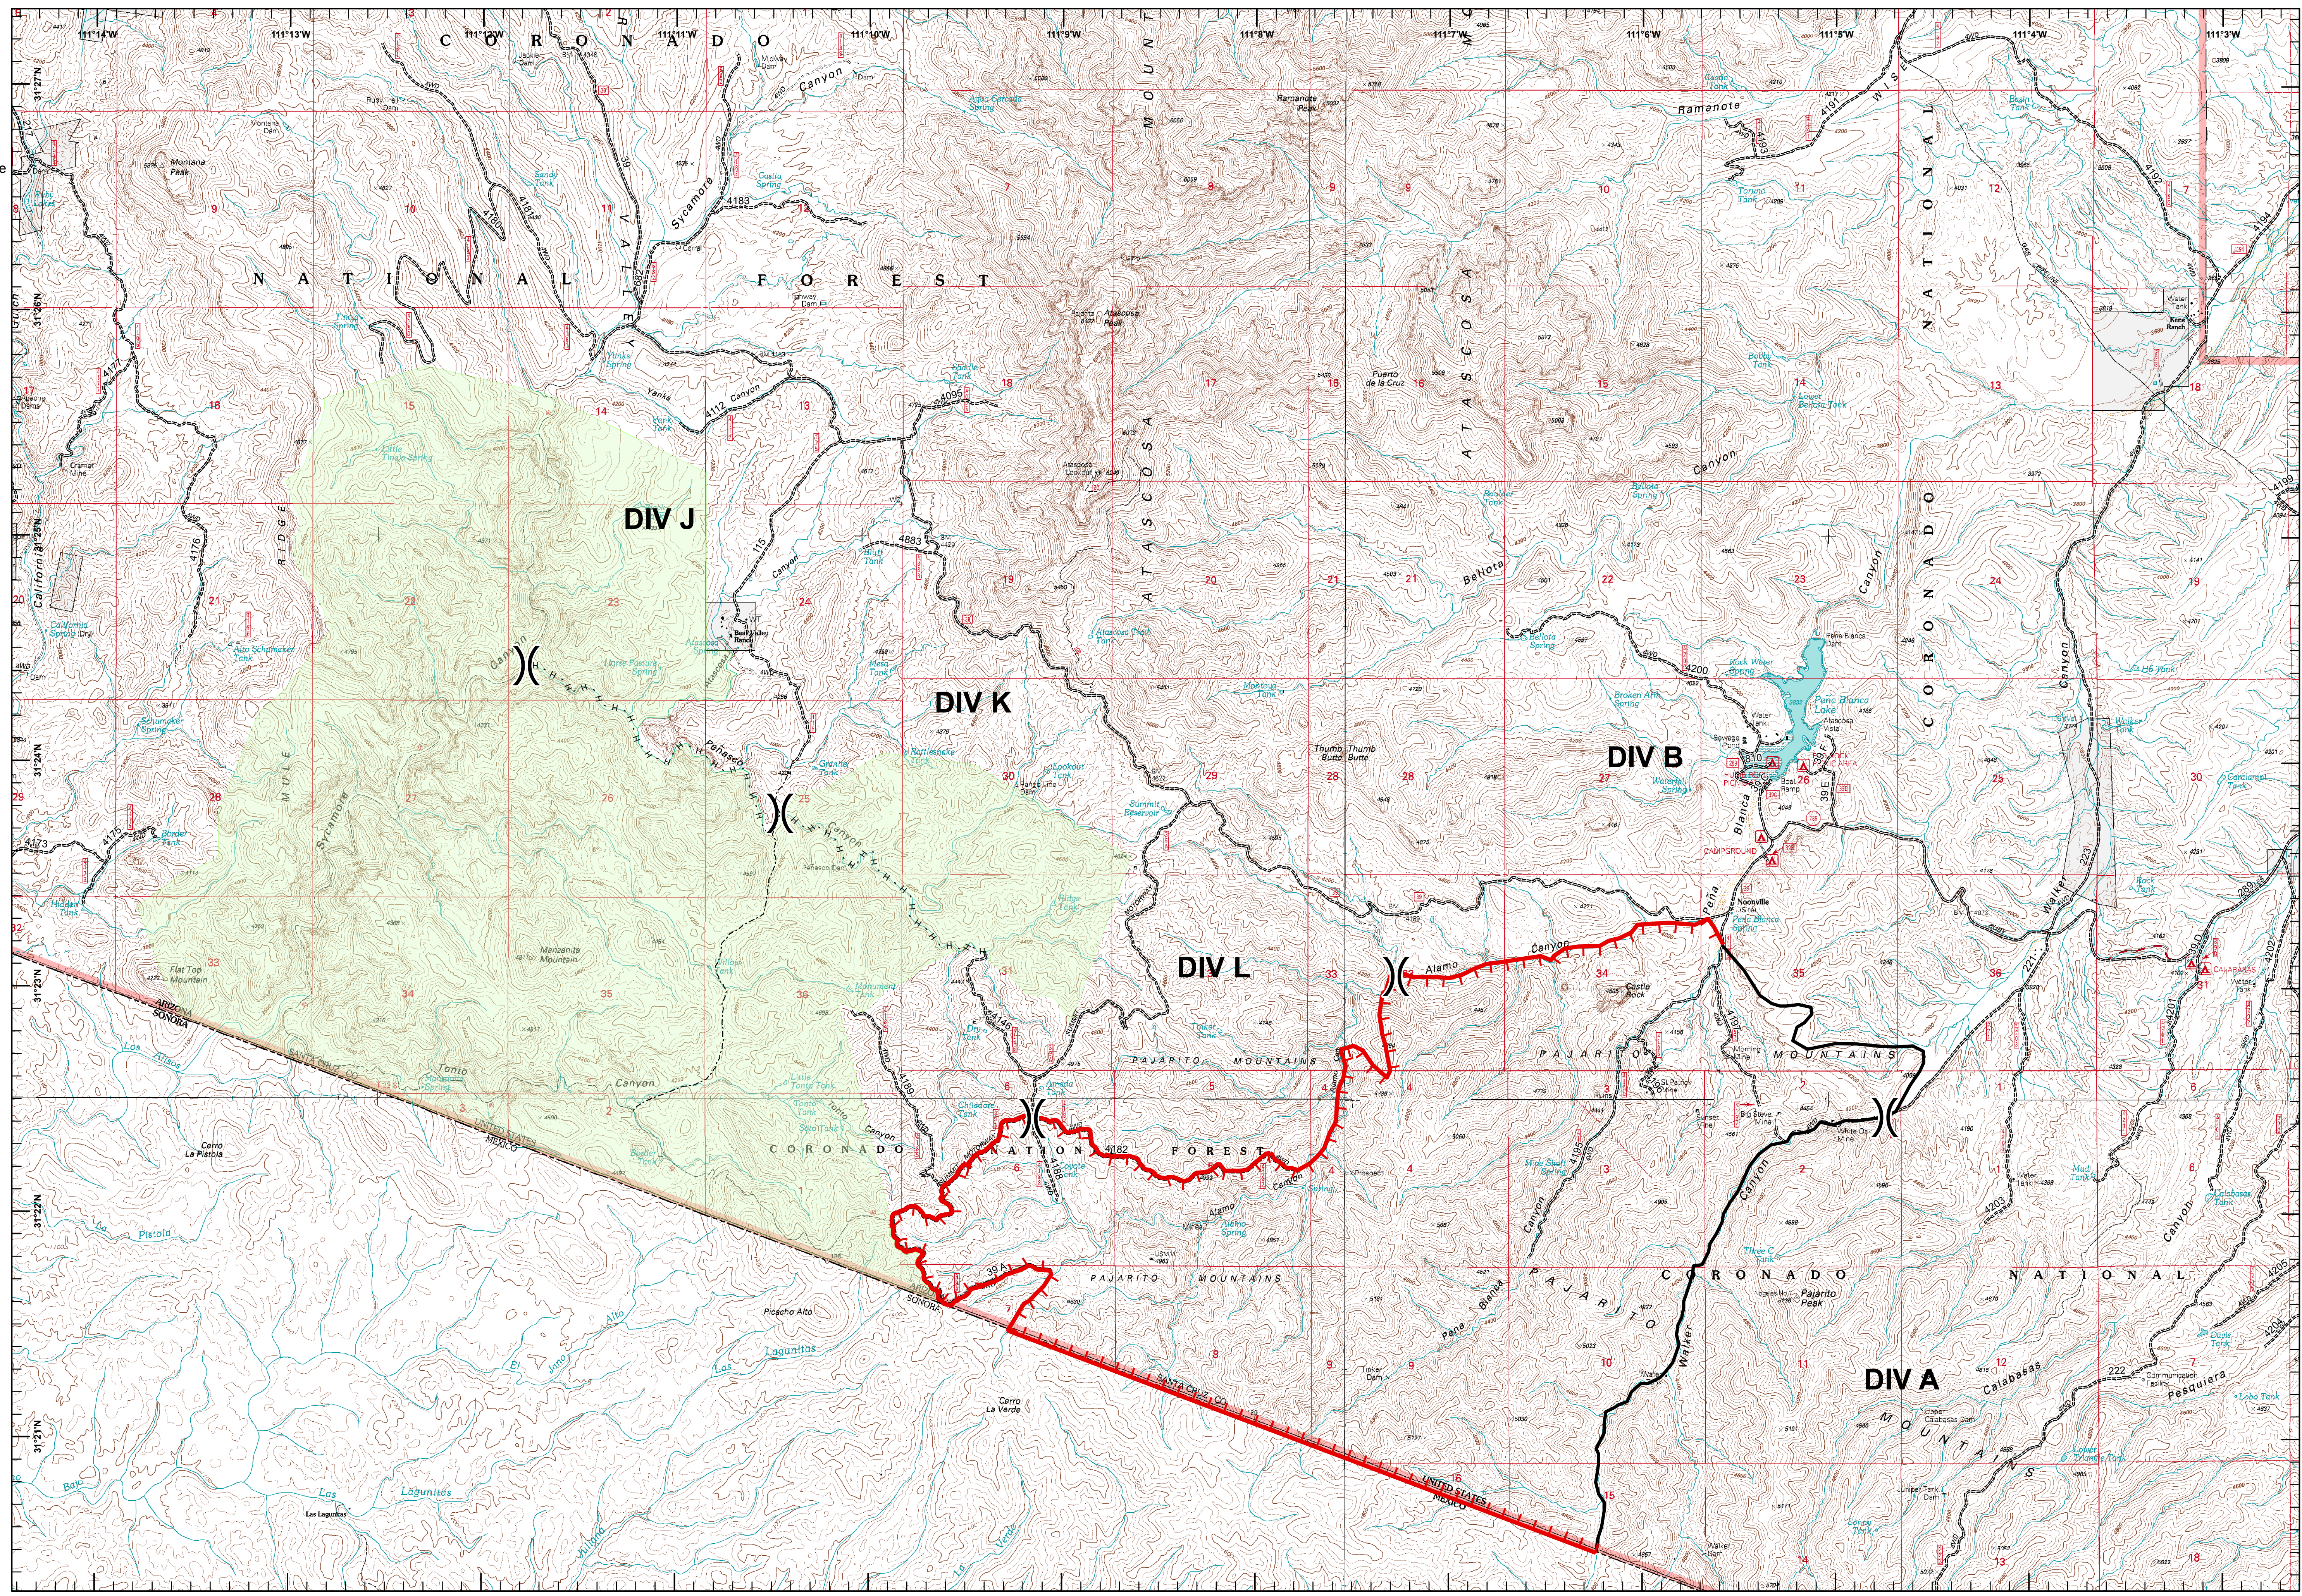

La Sierra
AZ-CNF-547
5/21/2016
Day Shift
4900 Acres in US
As of 5/19/16 1800
NAD83

- Uncontrolled Fire Edge
- Contained Fire Edge
- Completed Hand Line
- Division Break
- Forest Road
- Trail
- Wilderness

Download This Map!

North arrow pointing up, labeled with N, S, E, W.

Miles scale bar from 0 to 0.5.

EGE
5/20/16
2100 Hours