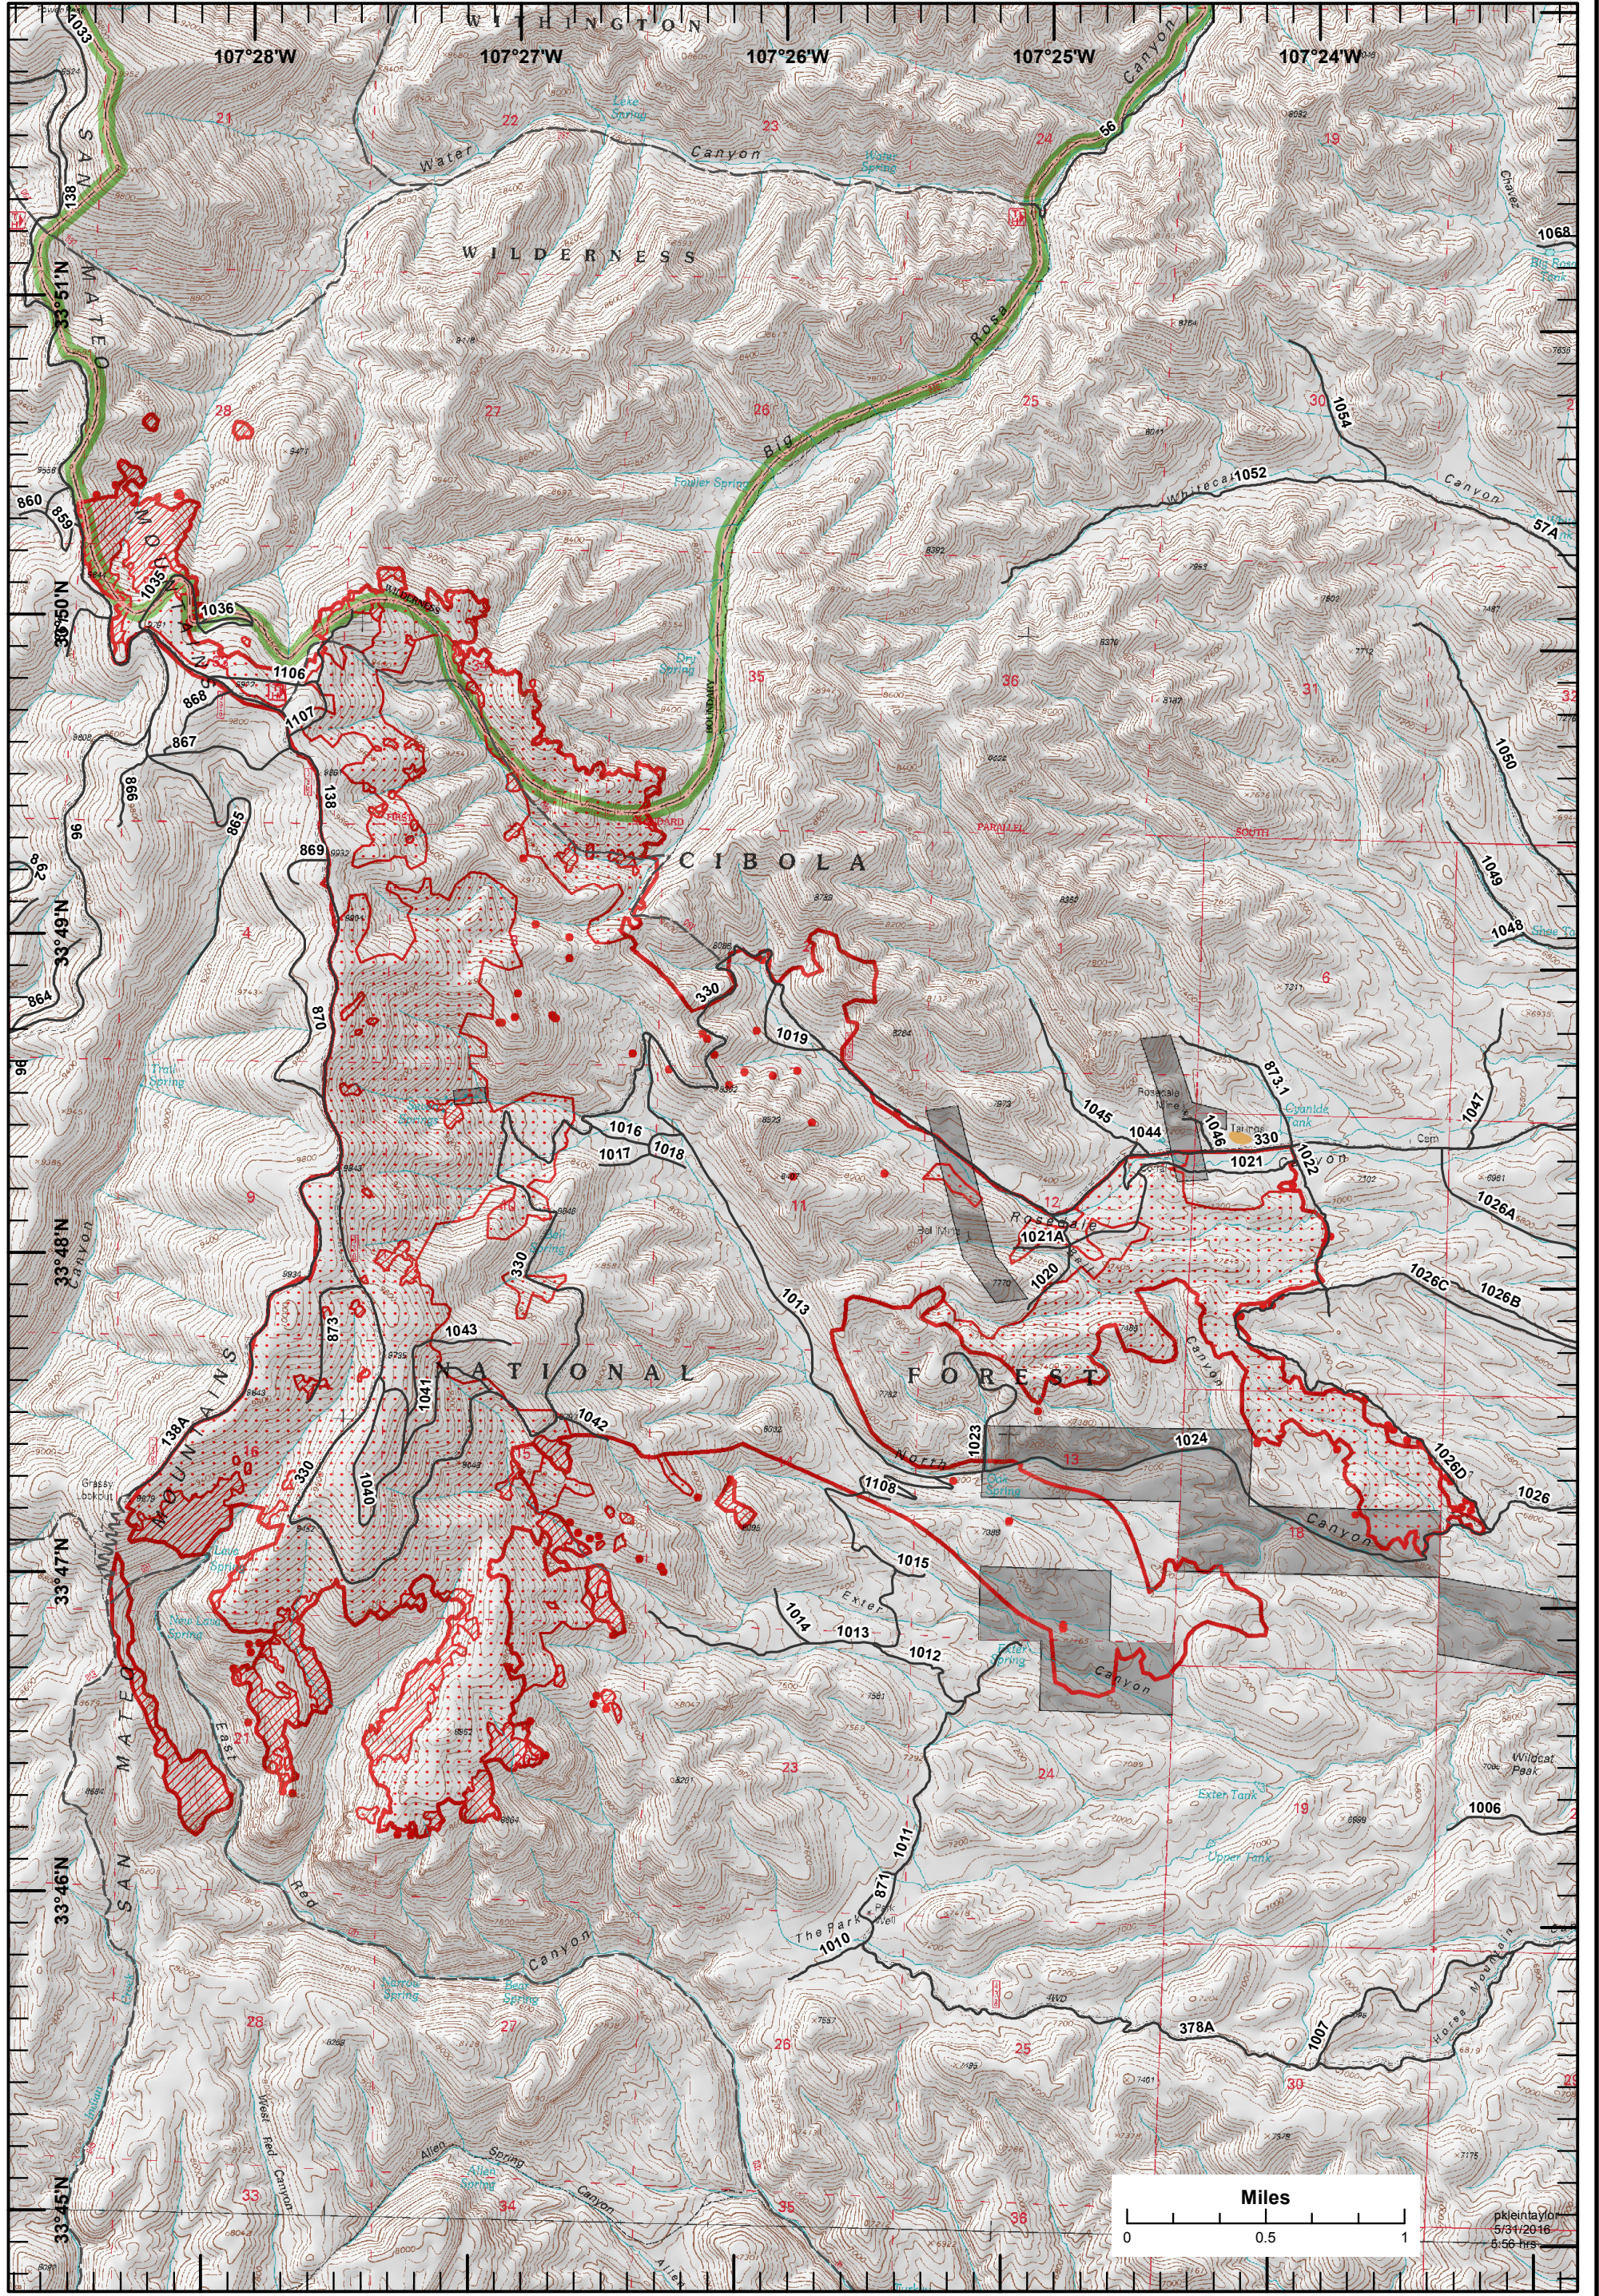

# North Fire NM-CIF-000232

Infrared Map  
5/31/2016

Imagery Date/Time: 05/31/16 02:57 hrs MDT

Interpreted Total Acres: 5,155

IRIN: Kathleen Hawkos

-  20160531\_0257\_NorthFire\_HeatPerimeter
-  20160531\_0257\_NorthFire\_IsolatedHeatSources
-  20160531\_0257\_NorthFire\_IntenseHeat
-  20160531\_0257\_NorthFire\_ScatteredHeat
-  Road
-  Trail
-  OTHER
-  USFS
-  Wilderness

NAD83  
UTM13N

pkientaylo  
5/31/2016  
8:56 hrs