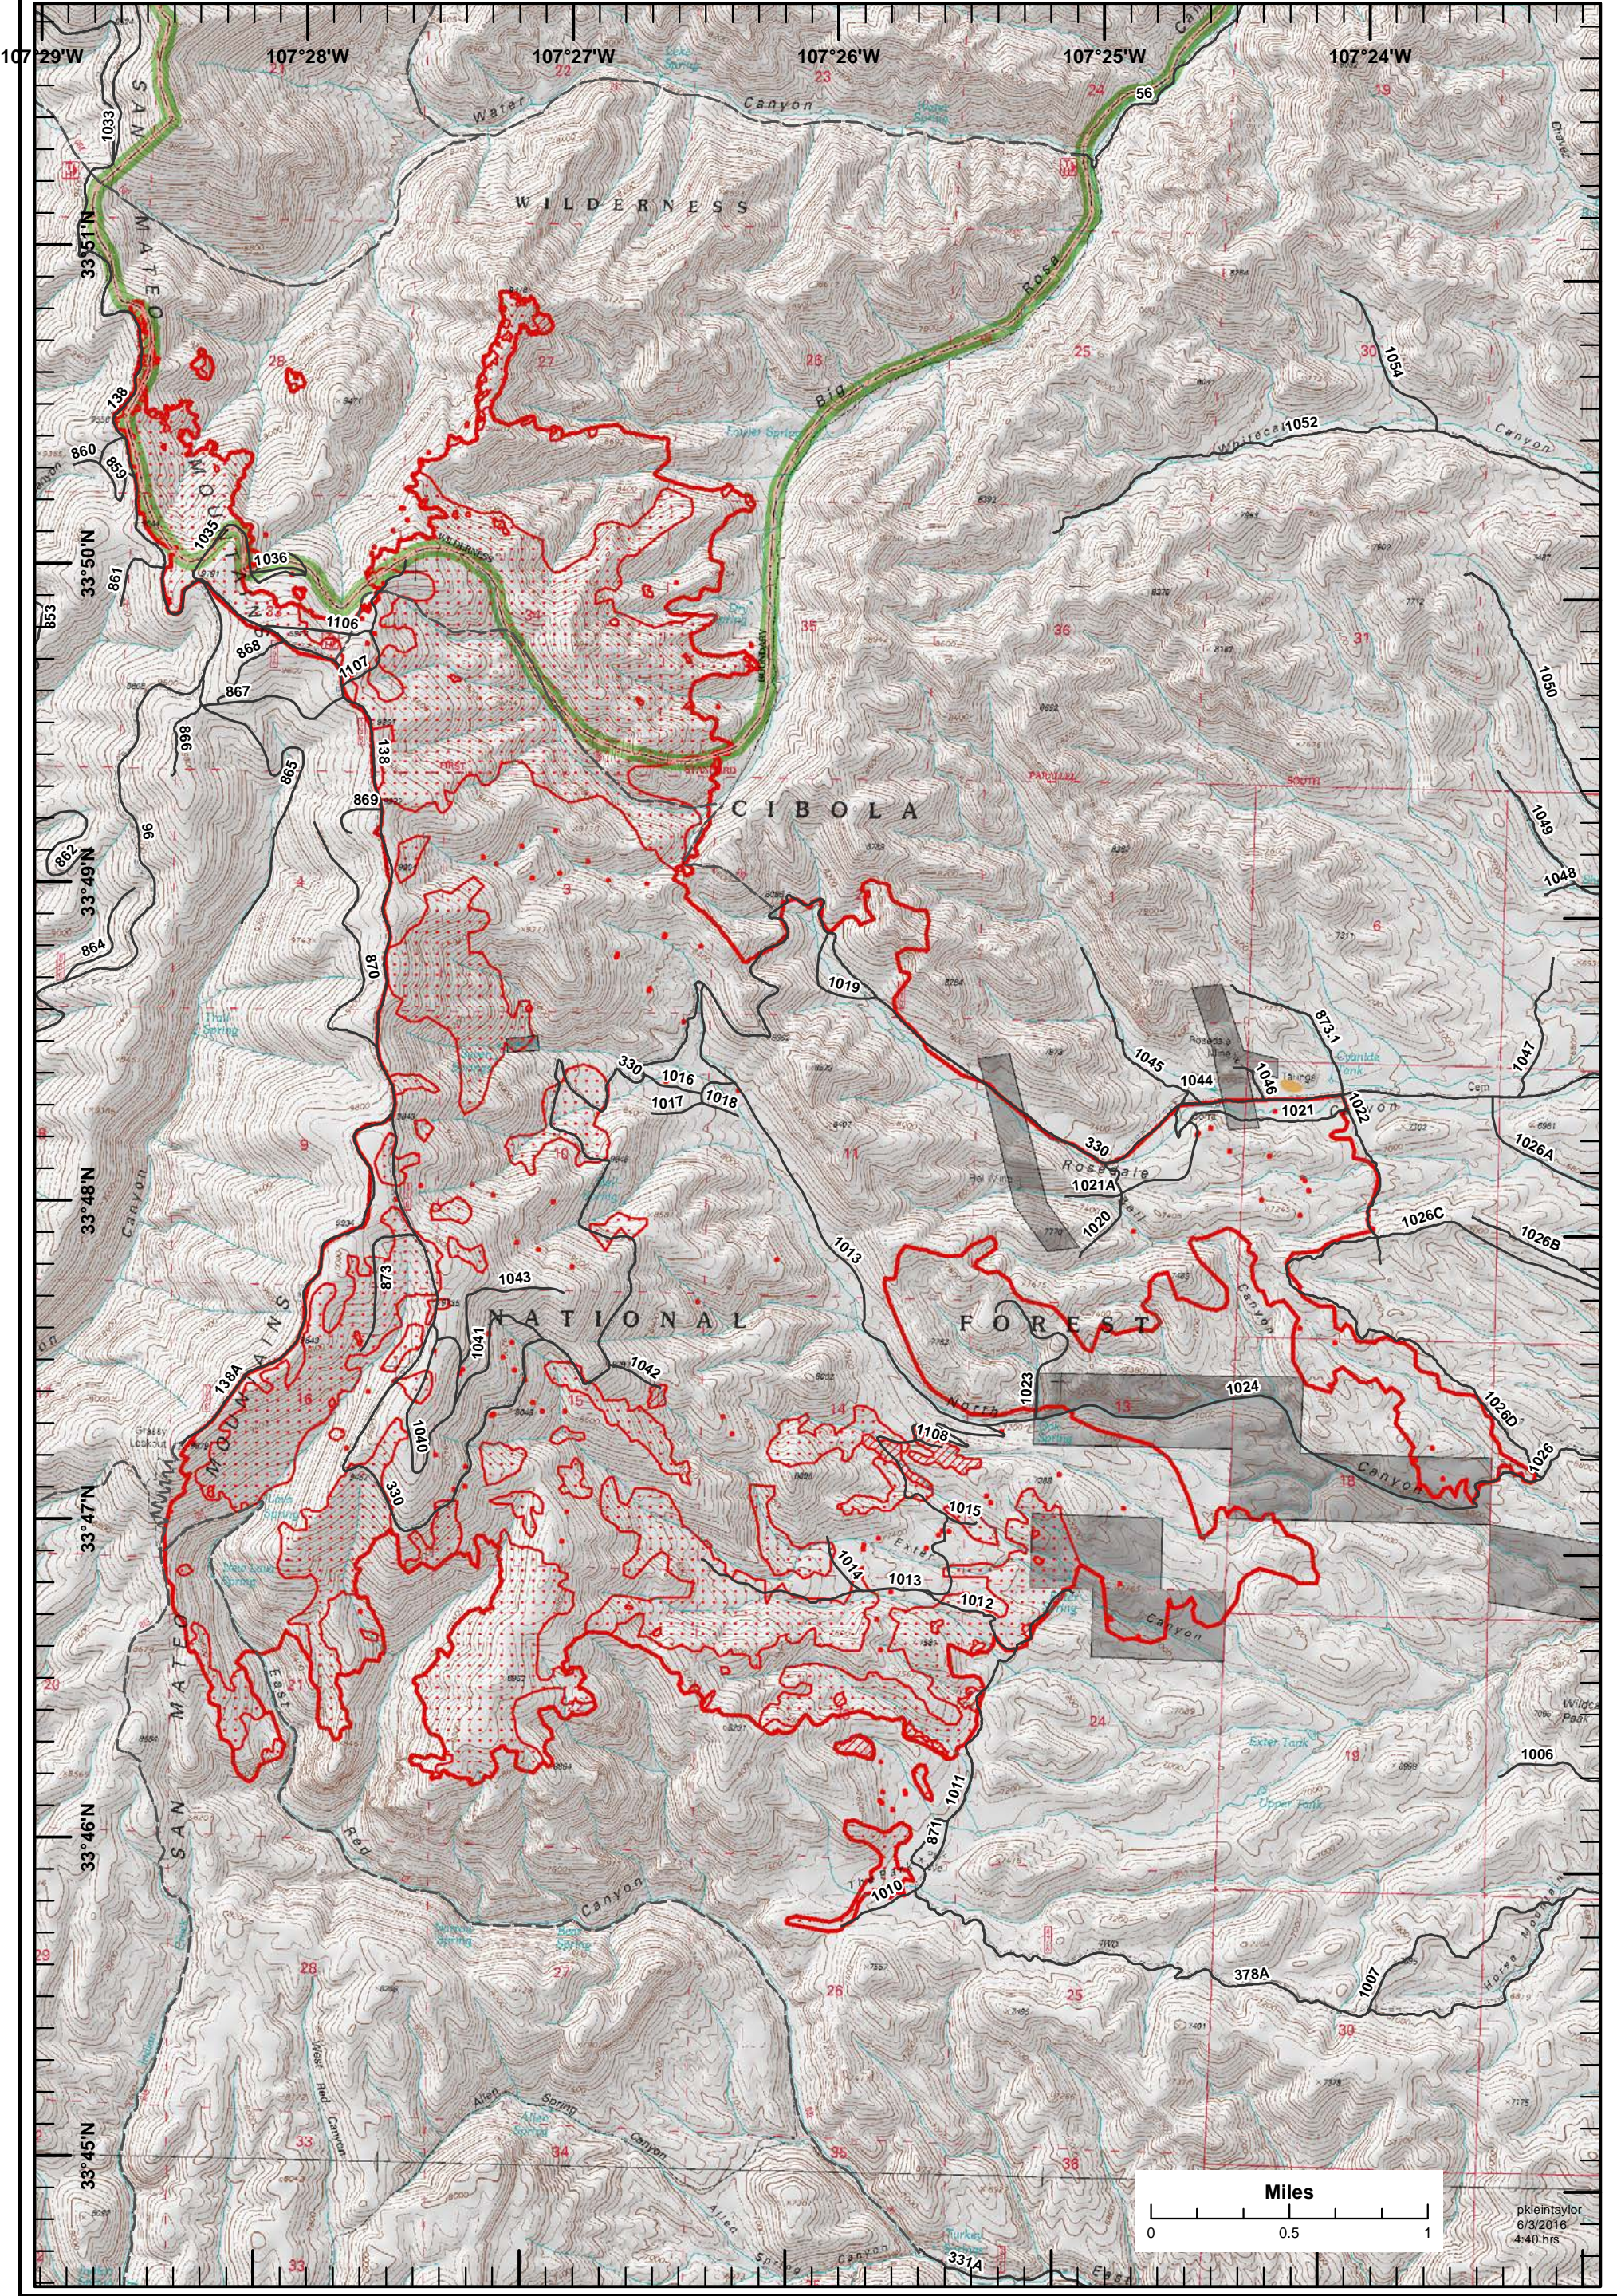

North Fire NM-CIF-000232

Infrared Map
6/3/2016

Imagery Date/Time: 06/03/16 00:42 hrs MDT

Interpreted Total Acres: 6,946

IRIN: Kathleen Hawkos

- 20160603_0042_NorthFire_IsolatedHeatSources
 - ▨ 20160603_0042_NorthFire_IntenseHeat
 - ▨ 20160603_0042_NorthFire_ScatteredHeat
 - ▨ 20160603_0042_NorthFire_HeatPerimeter
- Road
- - - Trail
- Ownership**
- OTHER
 - USFS
 - Wilderness

NAD83
UTM13N

pkleintaylor
6/3/2016
4:40 hrs