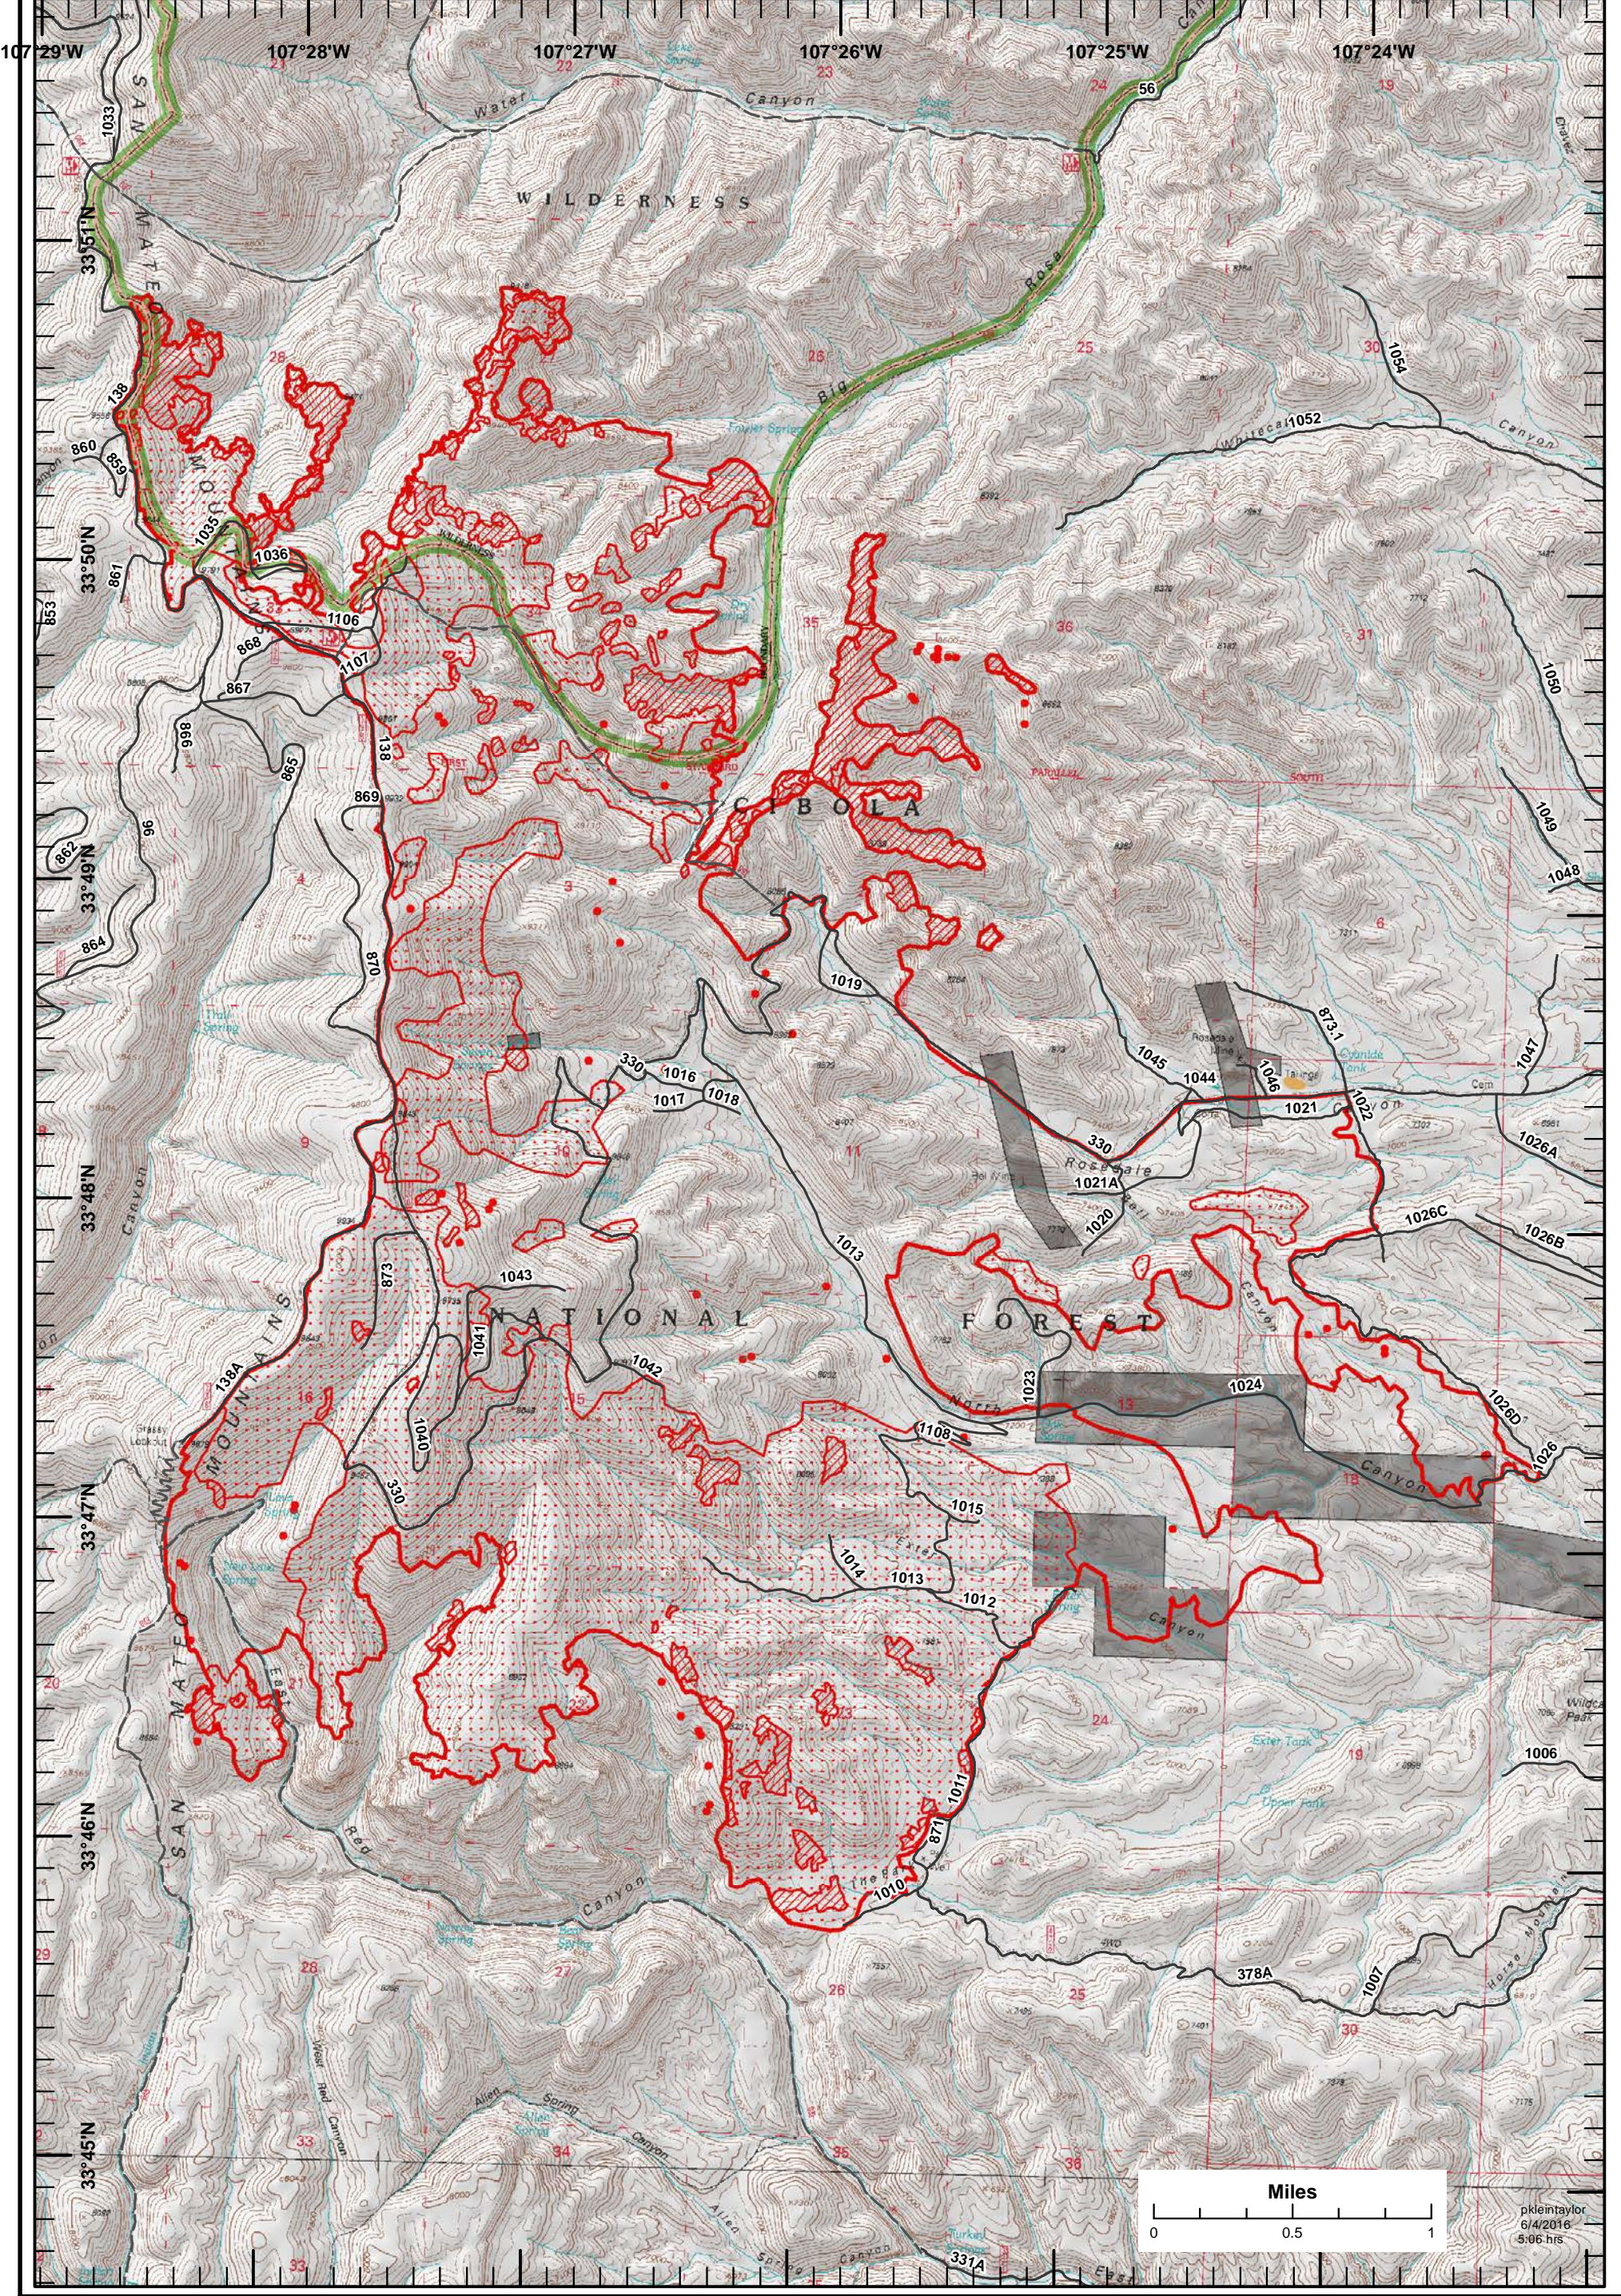

North Fire NM-CIF-000232

Infrared Map
6/4/2016

Imagery Date/Time: 06/04/16 02:16 hrs MDT

Interpreted Total Acres: 7,604

IRIN: Kathleen Hawkos

- 20160604_0216_NorthFire_IsolatedHeat
 - ▨ 20160604_0216_NorthFire_IntenseHeat
 - 20160604_0216_NorthFire_ScatteredHeat
 - ▭ 20160604_0216_NorthFire_HeatPerimeter
- Road
- - - Trail
- Ownership**
- OTHER
 - USFS
 - Wilderness

NAD83
UTM13N

pkleintaylor
6/4/2016
5:06 hrs