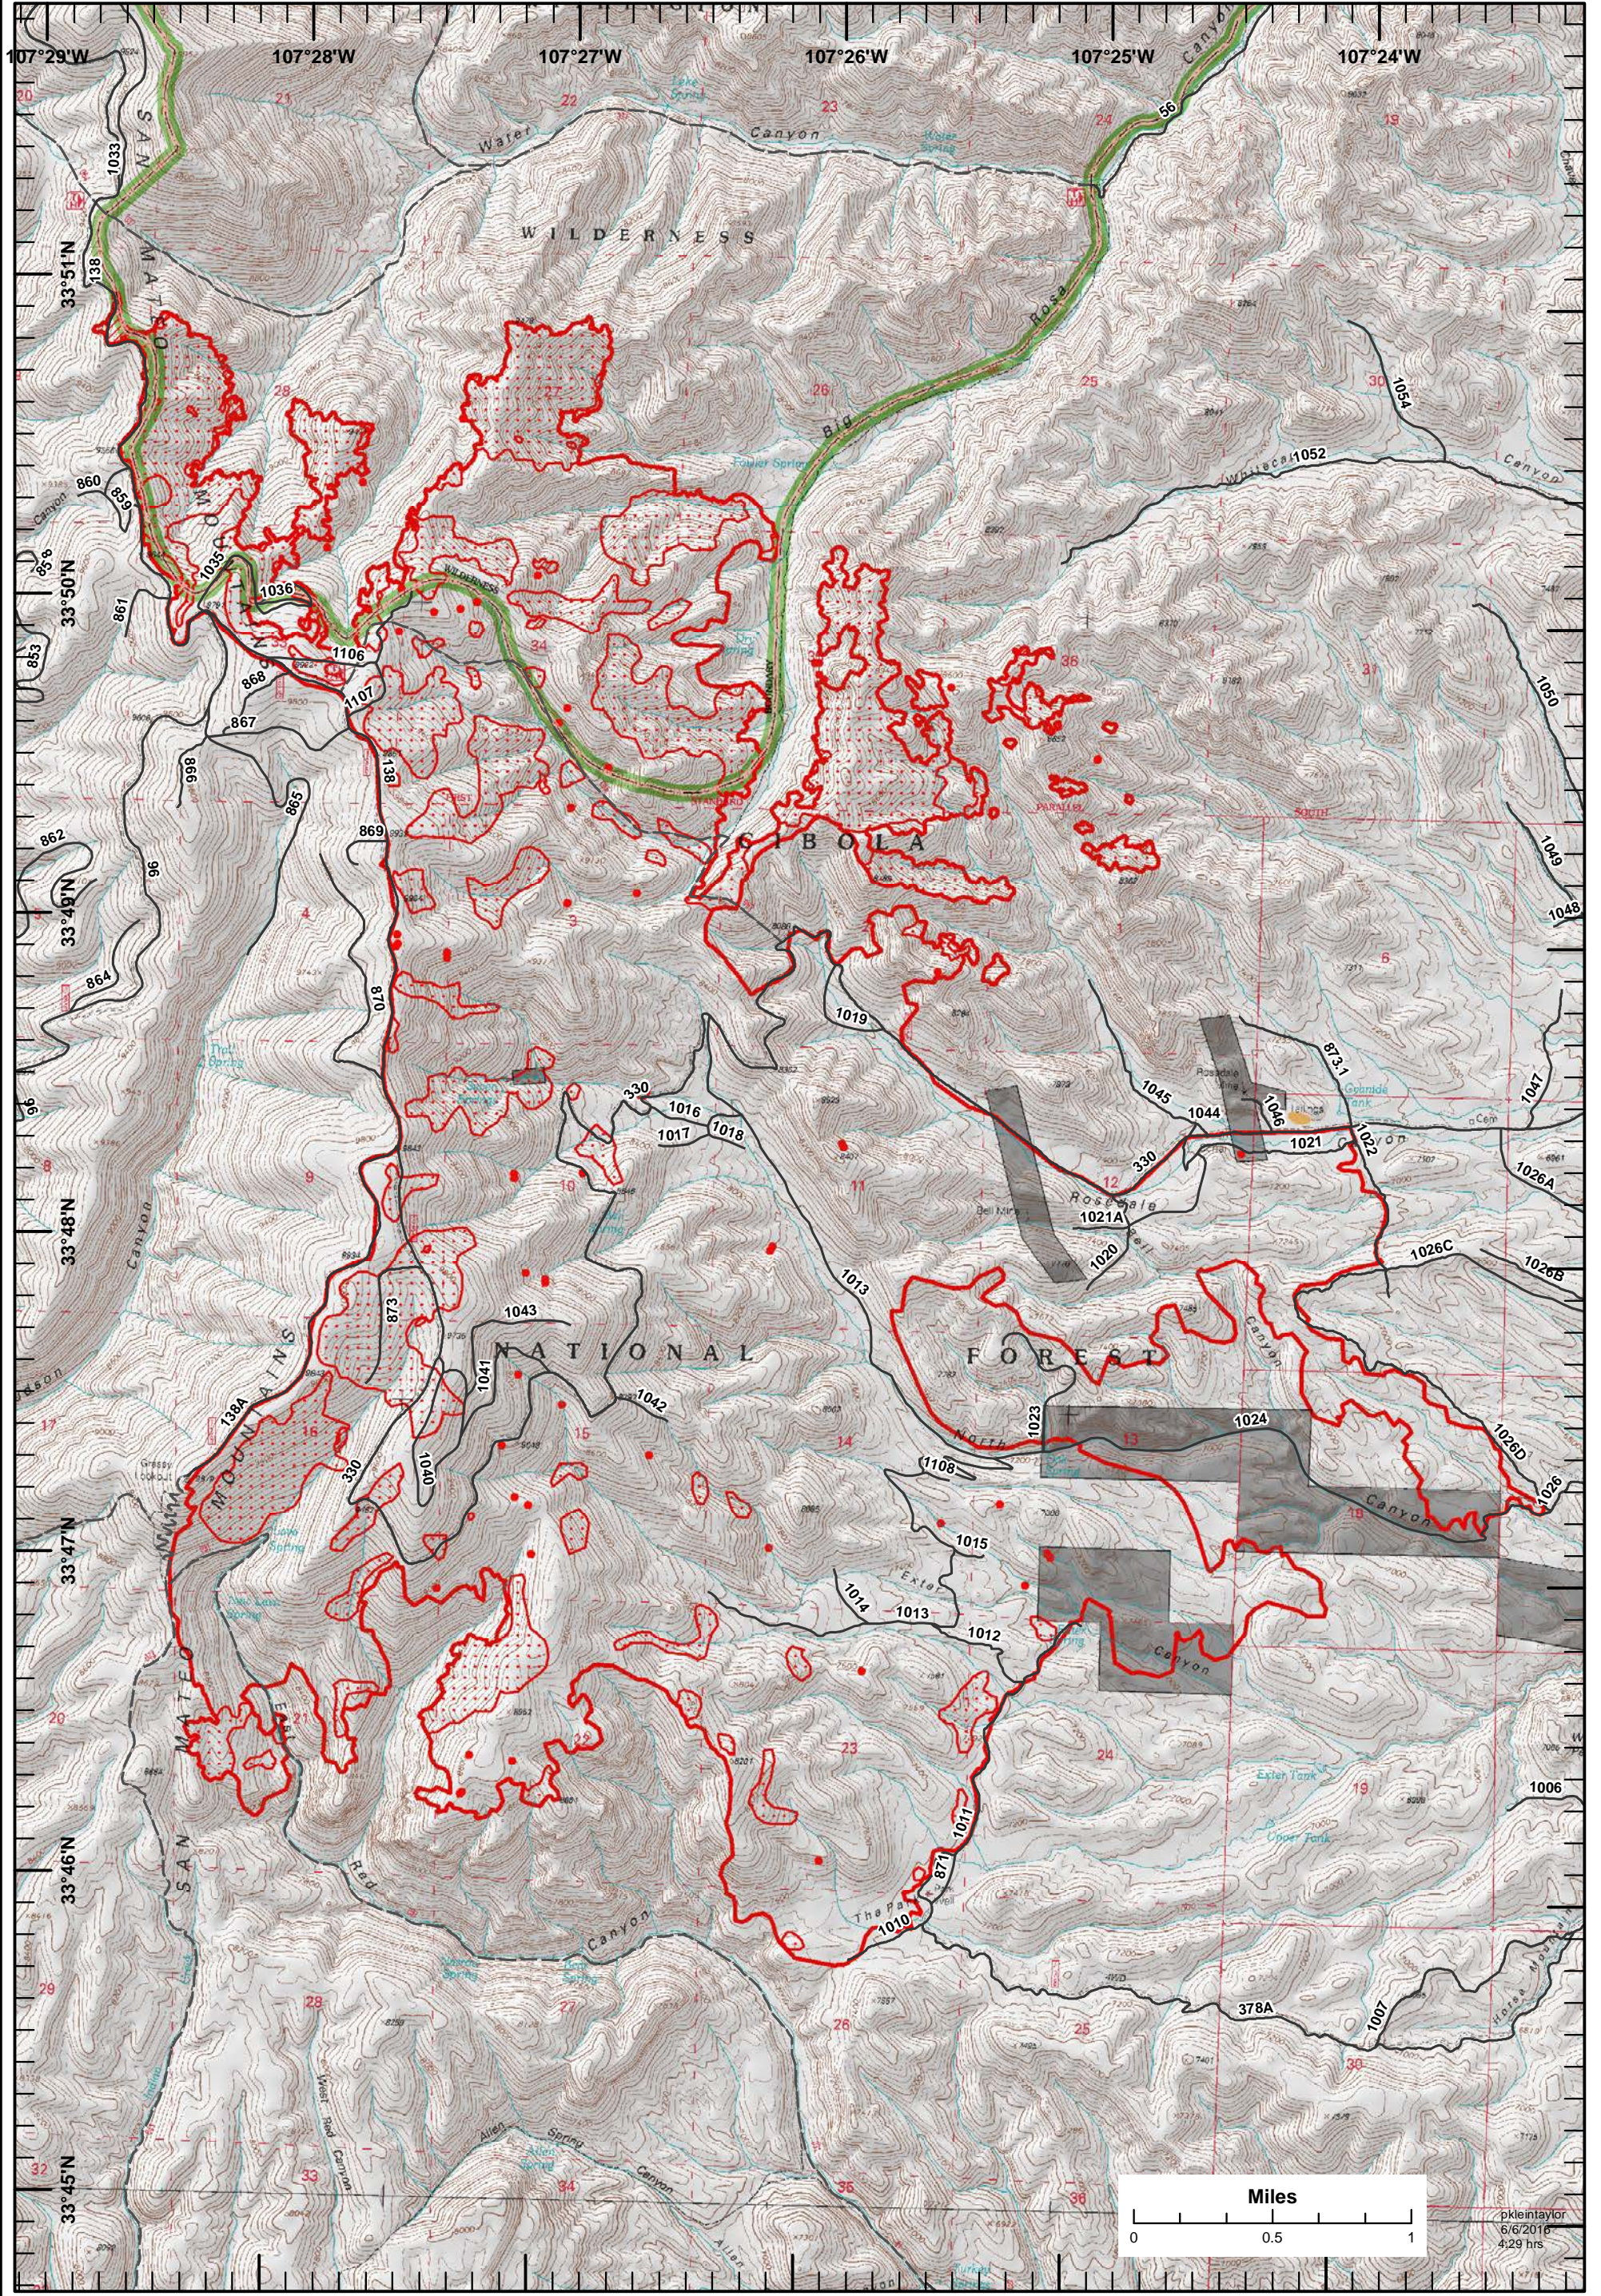

North Fire NM-CIF-000232

Infrared Map
6/6/2016

Imagery Date/Time: 06/06/16 01:12 hrs MDT

Interpreted Total Acres: 7,911

IRIN: Kathleen Hawkos

- 20160606_0112_NorthFire_IsolatedHeat_Sources
- ▭ 20160606_0112_NorthFire_HeatPerimeter
- ▨ 20160606_0112_NorthFire_IntenseHeat
- ▤ 20160606_0112_NorthFire_ScatteredHeat
- Road
- - - Trail
- Ownership
 - ▭ OTHER
 - ▭ USFS
 - ▭ Wilderness

NAD83
UTM13N

pkleintaylor
6/6/2016
4:29 hrs