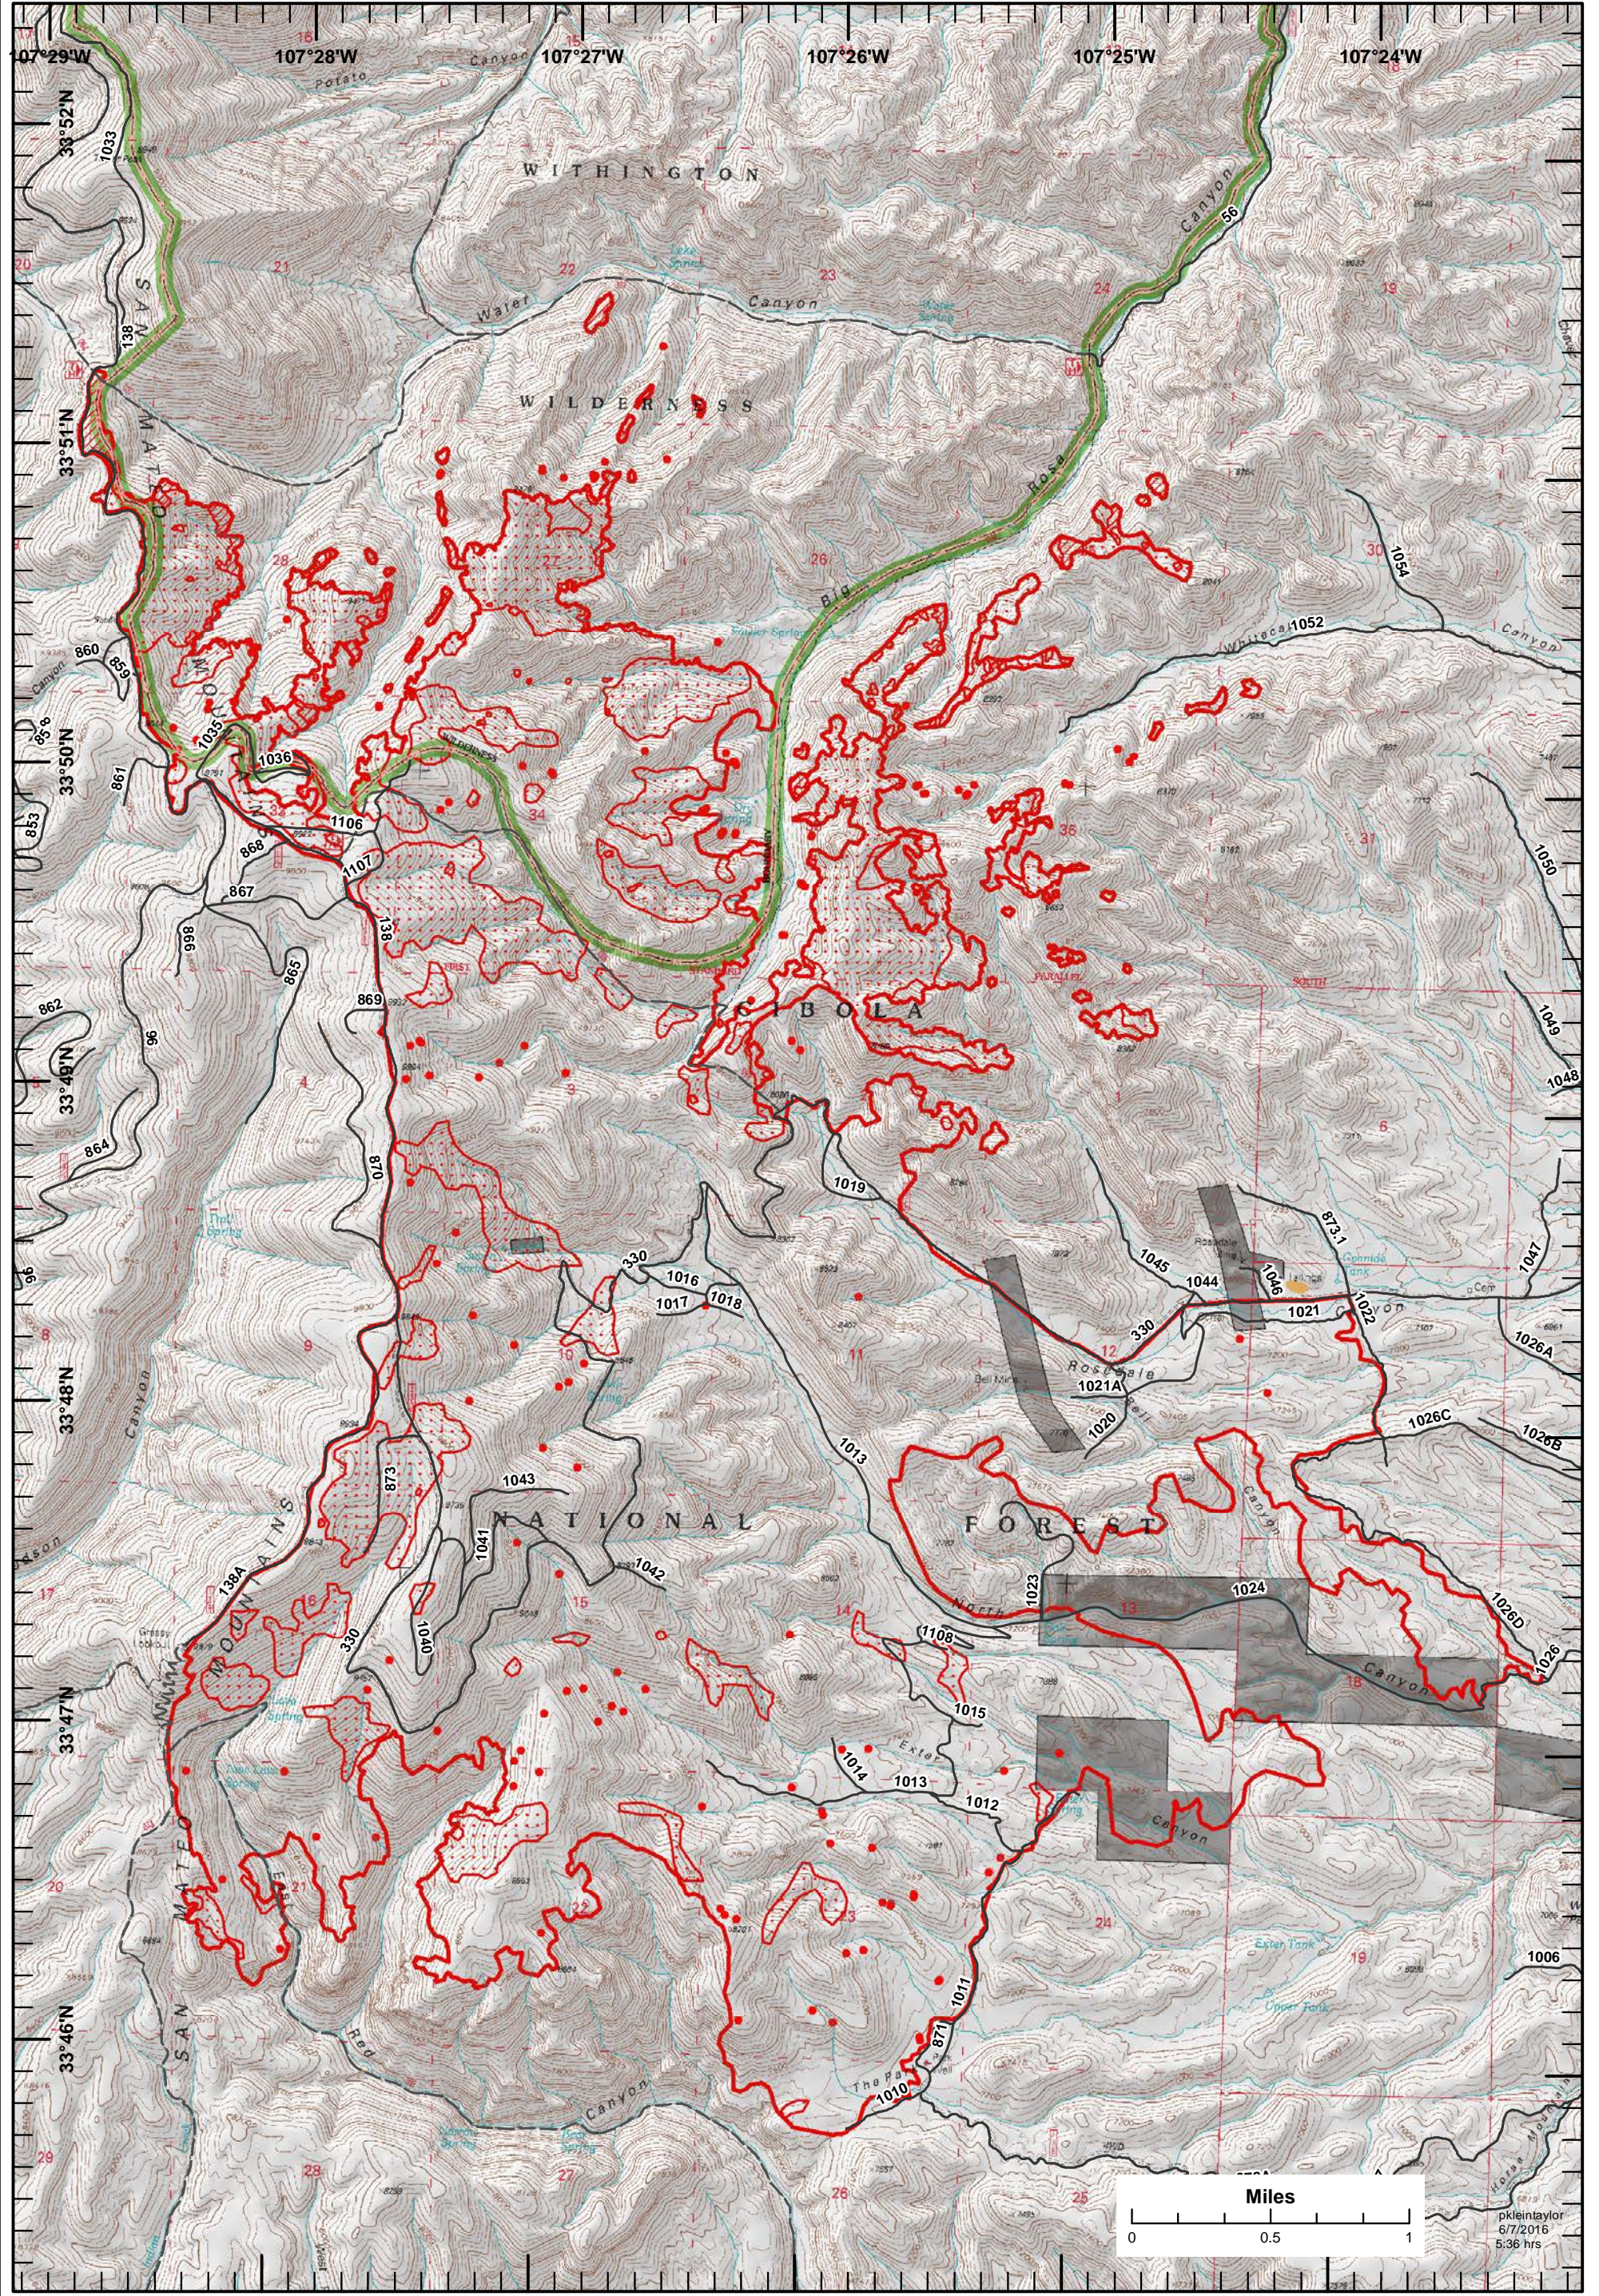

North Fire NM-CIF-000232

Infrared Map
6/7/2016

Imagery Date/Time: 06/07/16 03:41 hrs MDT

Interpreted Total Acres: 8,151

IRIN: Kathleen Hawkos

- 20160607_0341_NorthFire_IsolatedHeatSources
- ▭ 20160607_0341_NorthFire_HeatPerimeter
- ▨ 20160607_0341_NorthFire_IntenseHeat
- ▤ 20160607_0341_NorthFire_ScatteredHeat
- Road
- - - Trail
- Ownership
 - ▭ OTHER
 - ▭ USFS
 - ▭ Wilderness

NAD83
UTM13N

pkleintaylor
6/7/2016
5:36 hrs