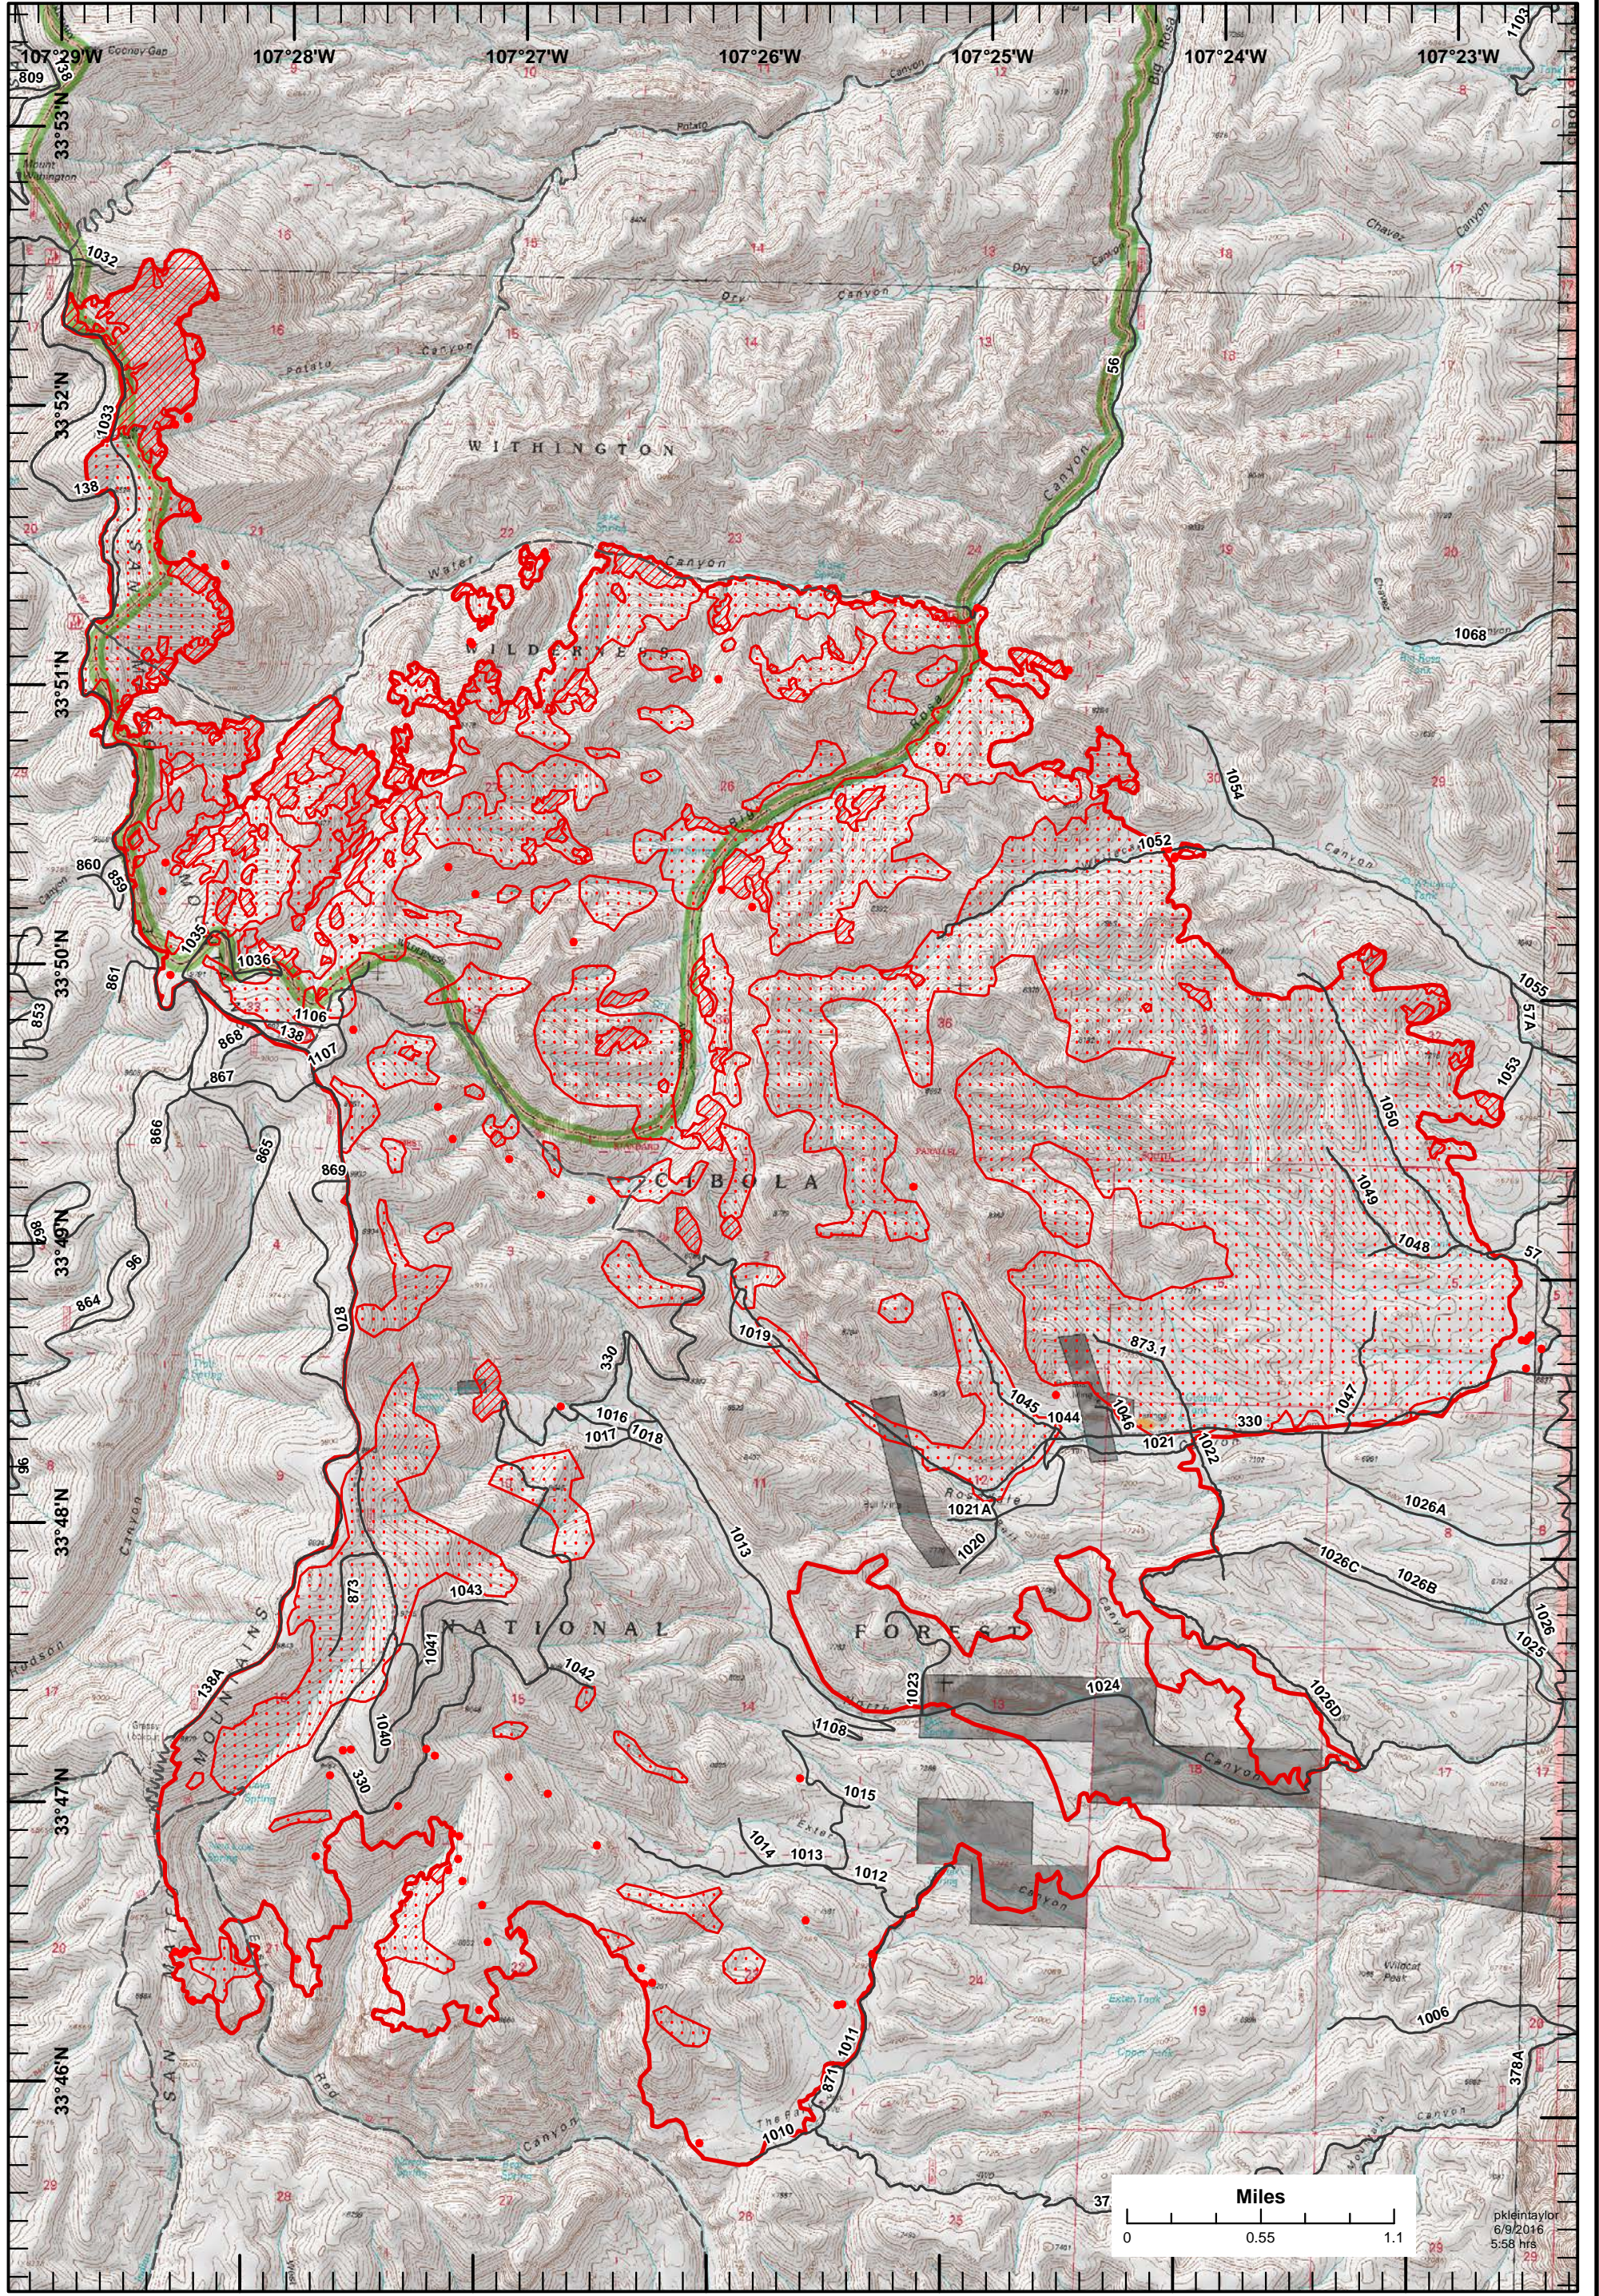

North Fire NM-CIF-000232

Infrared Map
6/9/2016

Imagery Date/Time: 06/09/16 03:26 hrs MDT

Interpreted Total Acres: 14,508

IRIN: Kathleen Hawkos

- 20160609_X0326_NorthFire_IsolatedHeatSources
- ▨ 20160609_0326_NorthFire_IntenseHeat
- ◻ 20160609_0326_NorthFire_ScatteredHeat
- ▭ 20160609_0326_NorthFire_HeatPerimeter

- Road
- - - Trail
- Ownership
 - OTHER
 - USFS
 - Wilderness

NAD83
UTM13N

pklentaylor
6/9/2016
5:58 hrs