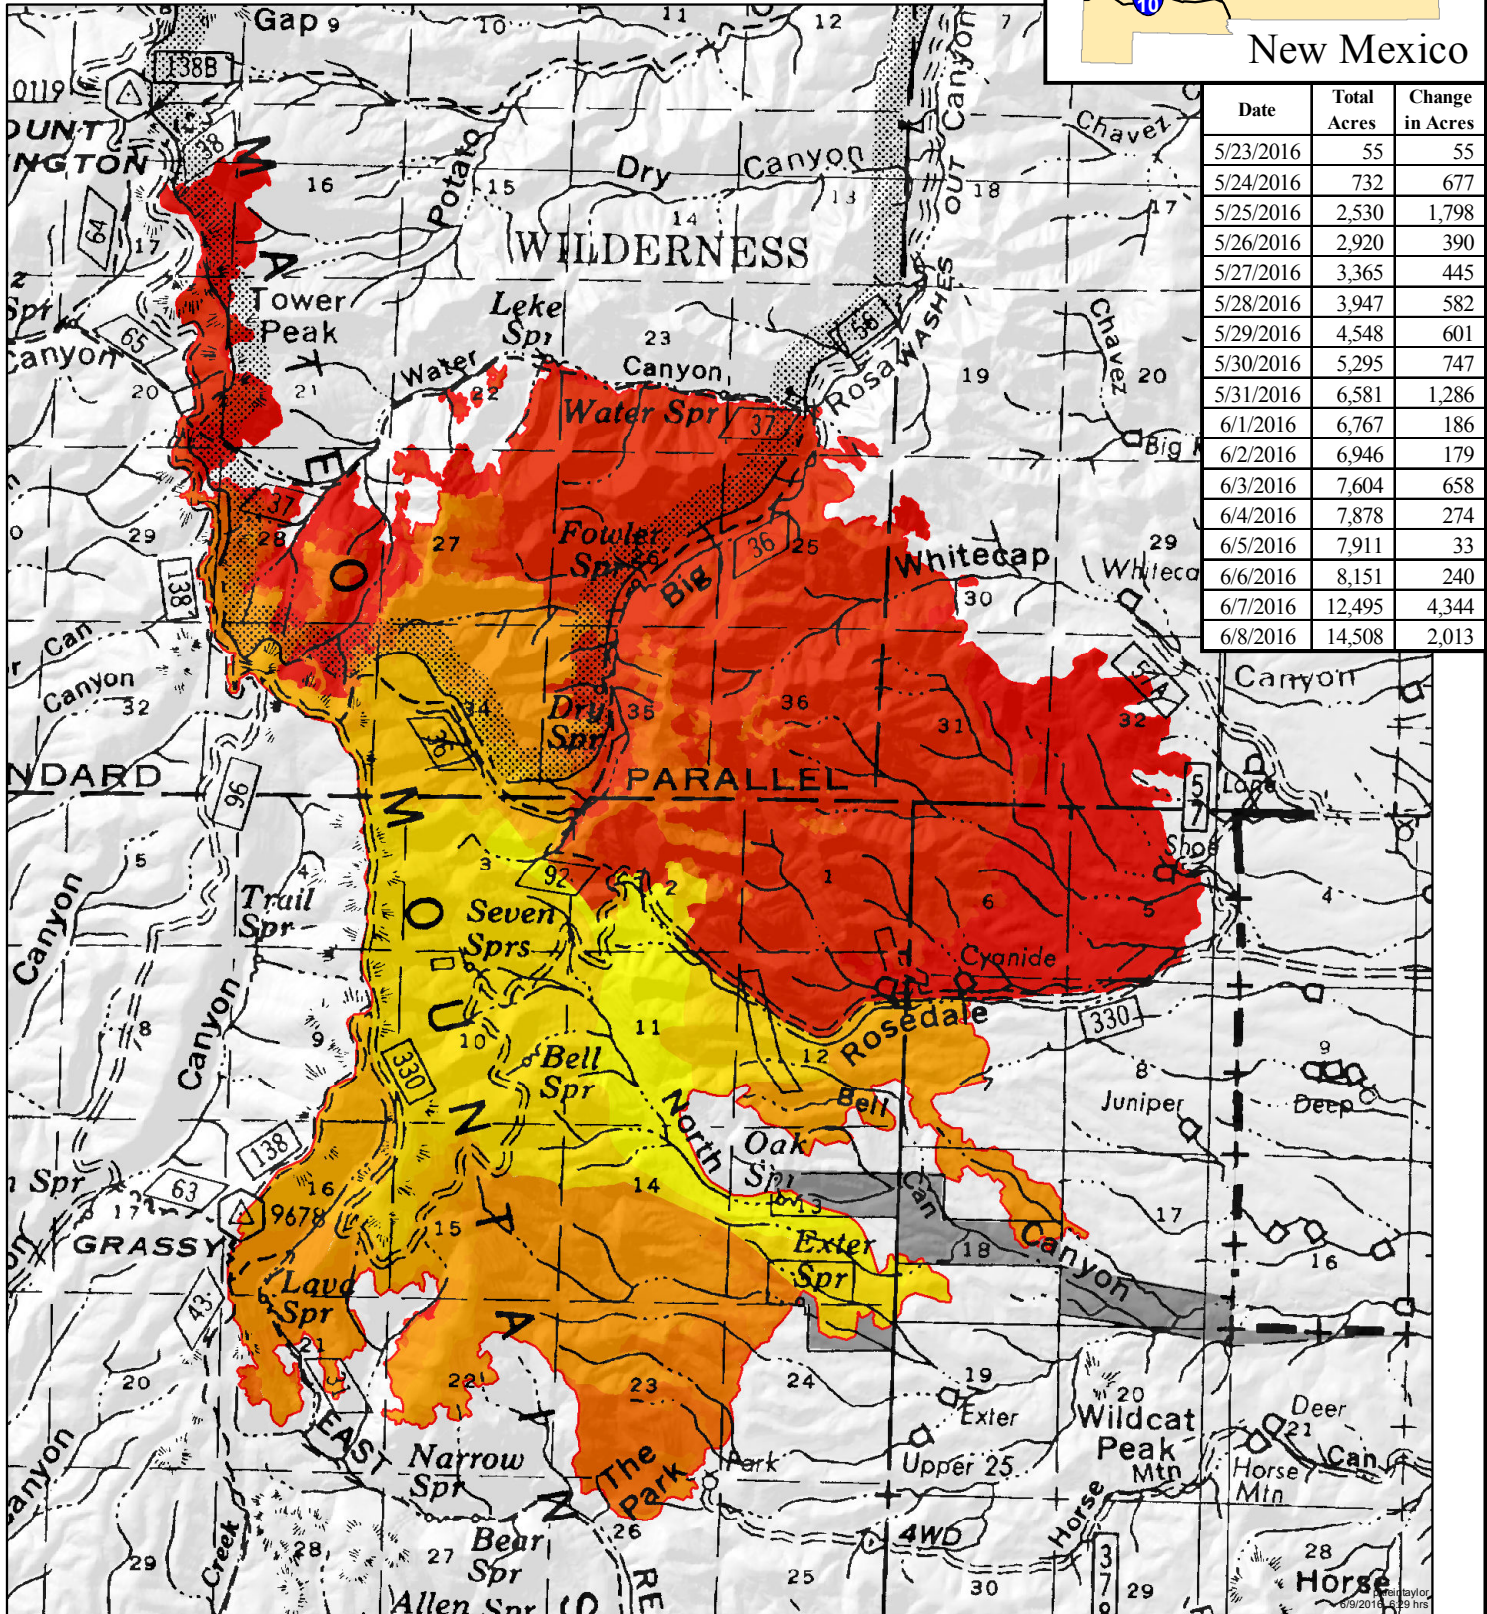

# North Fire NM-CIF-000232 Progression

6/9/2016

Fire Extent

May 23

June 8

New Mexico

Date	Total Acres	Change in Acres
5/23/2016	55	55
5/24/2016	732	677
5/25/2016	2,530	1,798
5/26/2016	2,920	390
5/27/2016	3,365	445
5/28/2016	3,947	582
5/29/2016	4,548	601
5/30/2016	5,295	747
5/31/2016	6,581	1,286
6/1/2016	6,767	186
6/2/2016	6,946	179
6/3/2016	7,604	658
6/4/2016	7,878	274
6/5/2016	7,911	33
6/6/2016	8,151	240
6/7/2016	12,495	4,344
6/8/2016	14,508	2,013