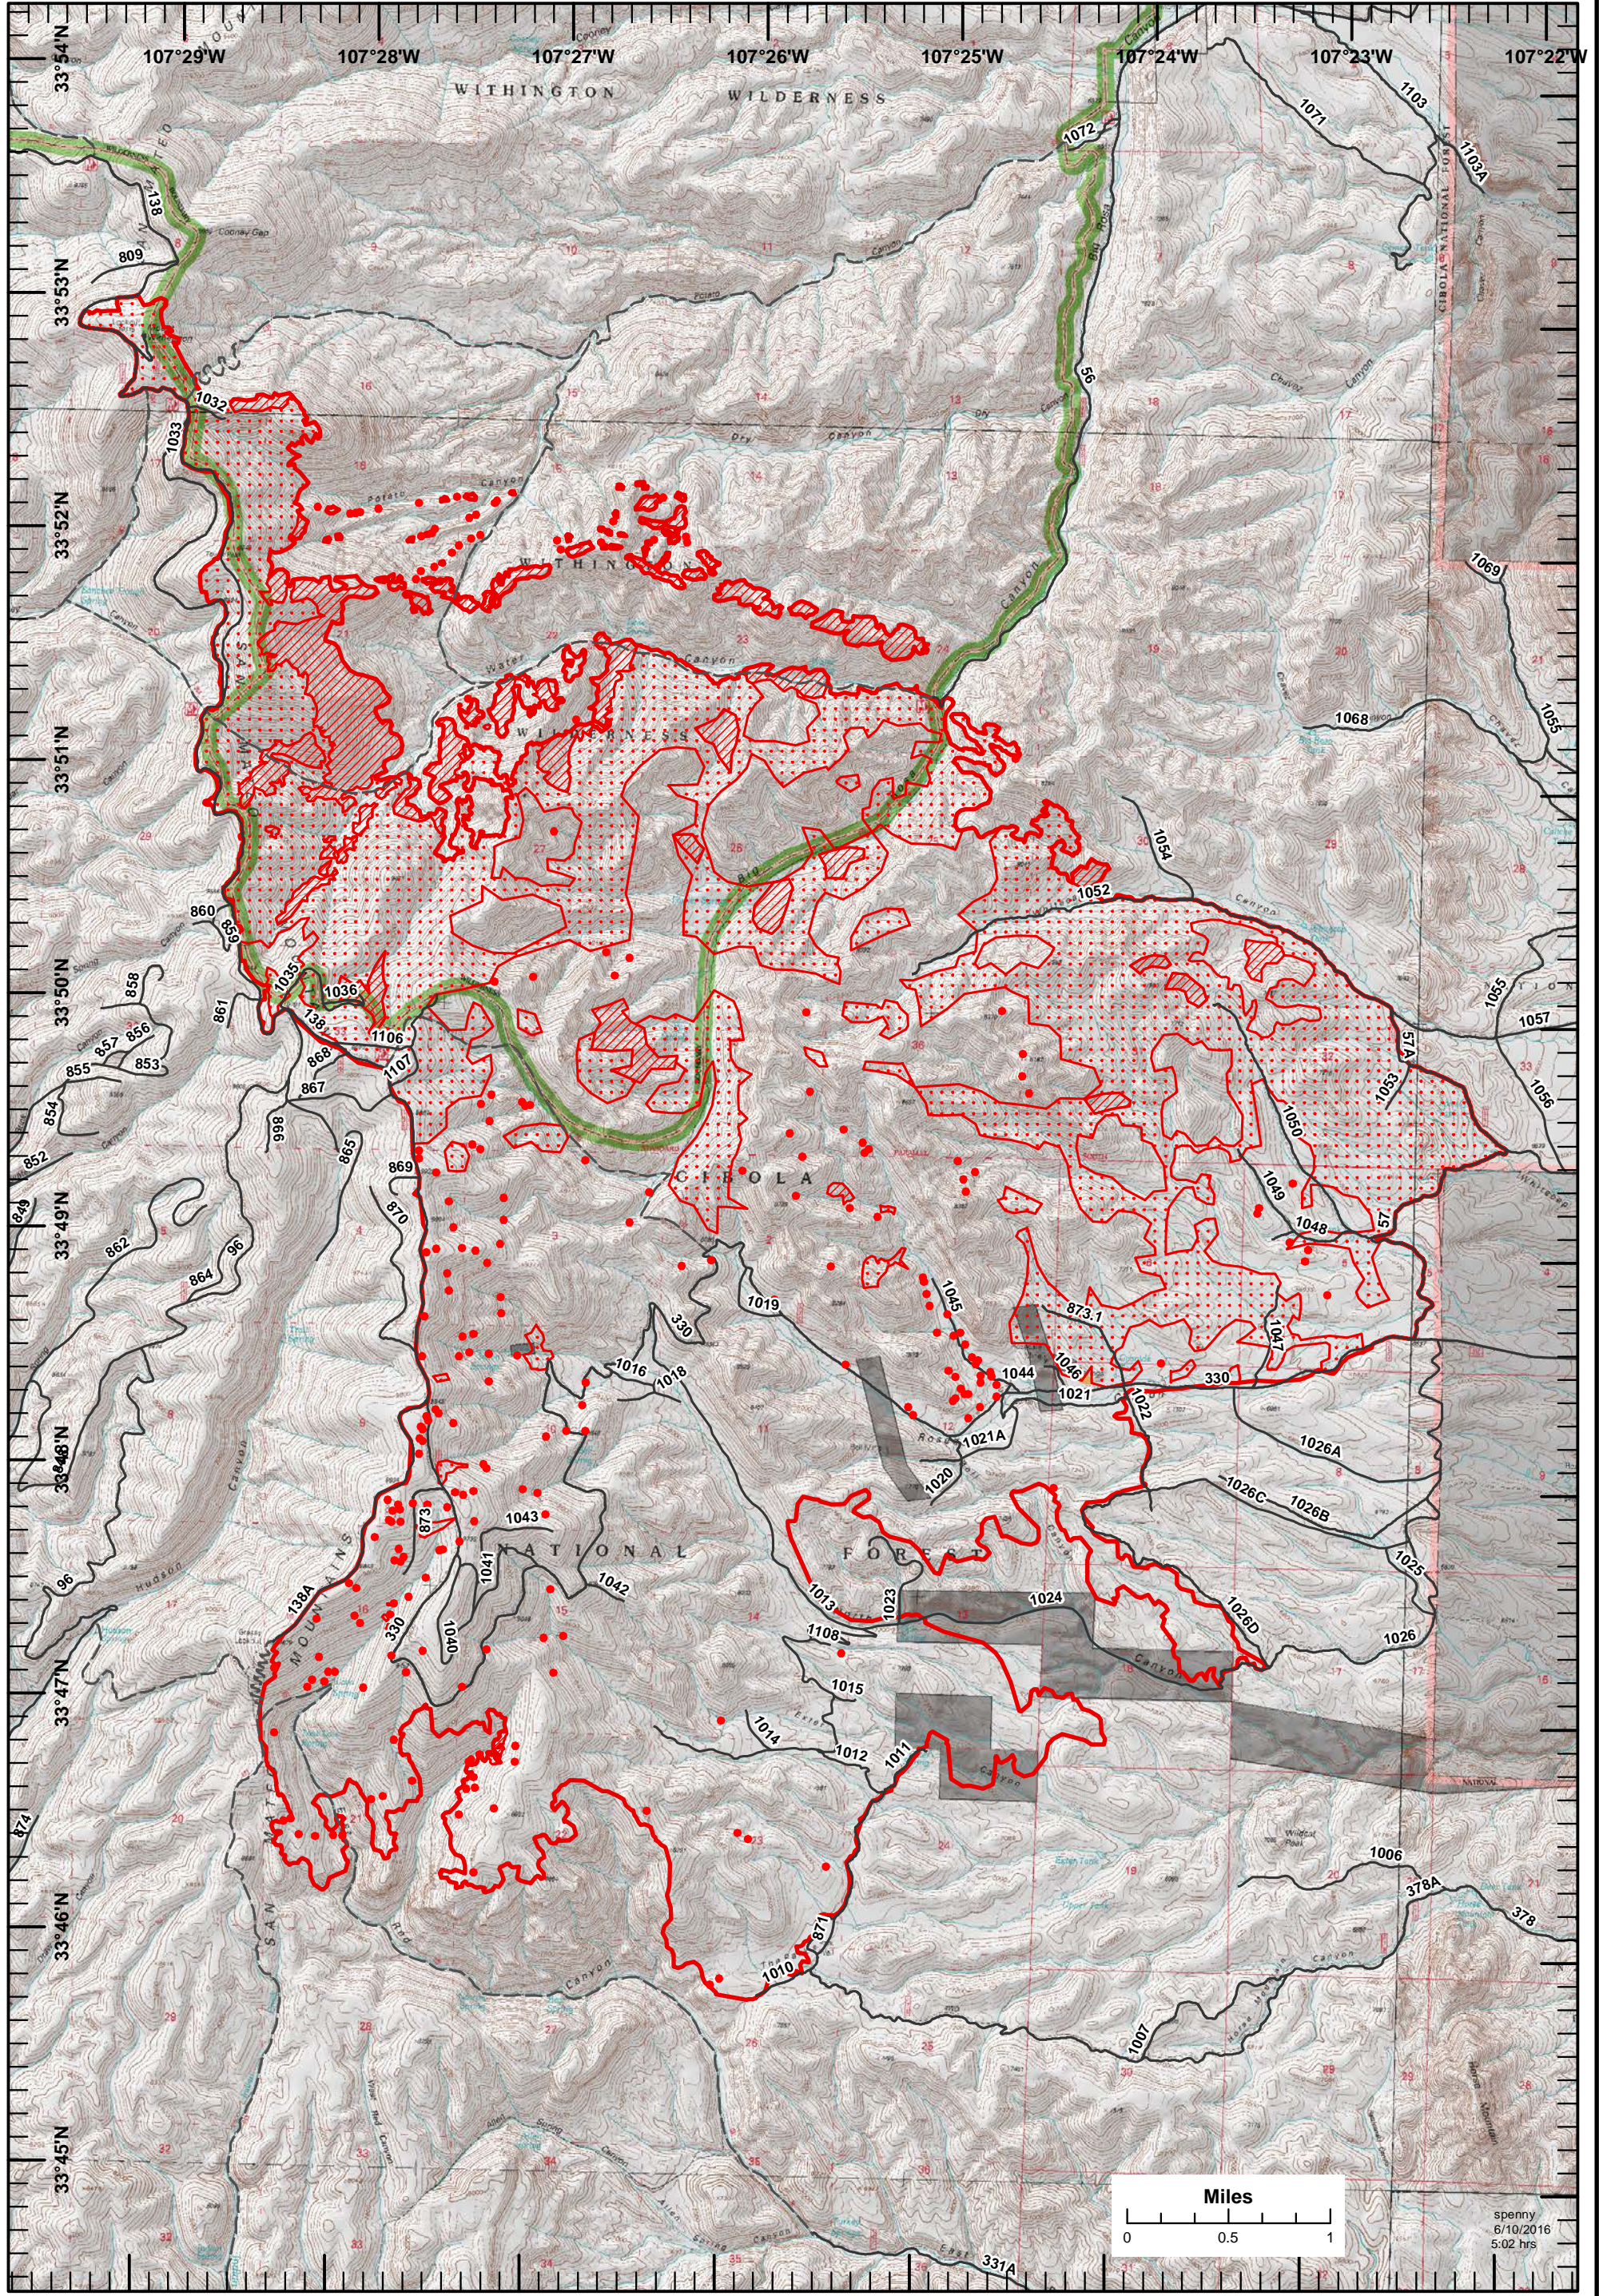

North Fire NM-CIF-000232

Infrared Map
6/10/2016

Imagery Date/Time: 06/09/ 21:23 hrs MDT

Interpreted Total Acres: 15,940

IRIN: Daniel LeVrier

- 20160609_2123_North Fire_IsolatedHeatSources
- ▭ 20160609_2123_North Fire_HeatPerimeter
- ▨ 20160609_2123_North Fire_IntenseHeat
- ▤ 20160609_2123_North Fire_ScatteredHeat
- Road
- - - Trail
- ▭ OTHER
- ▭ USFS
- ▭ Wilderness

NAD83
UTM13N

spenny
6/10/2016
5:02 hrs