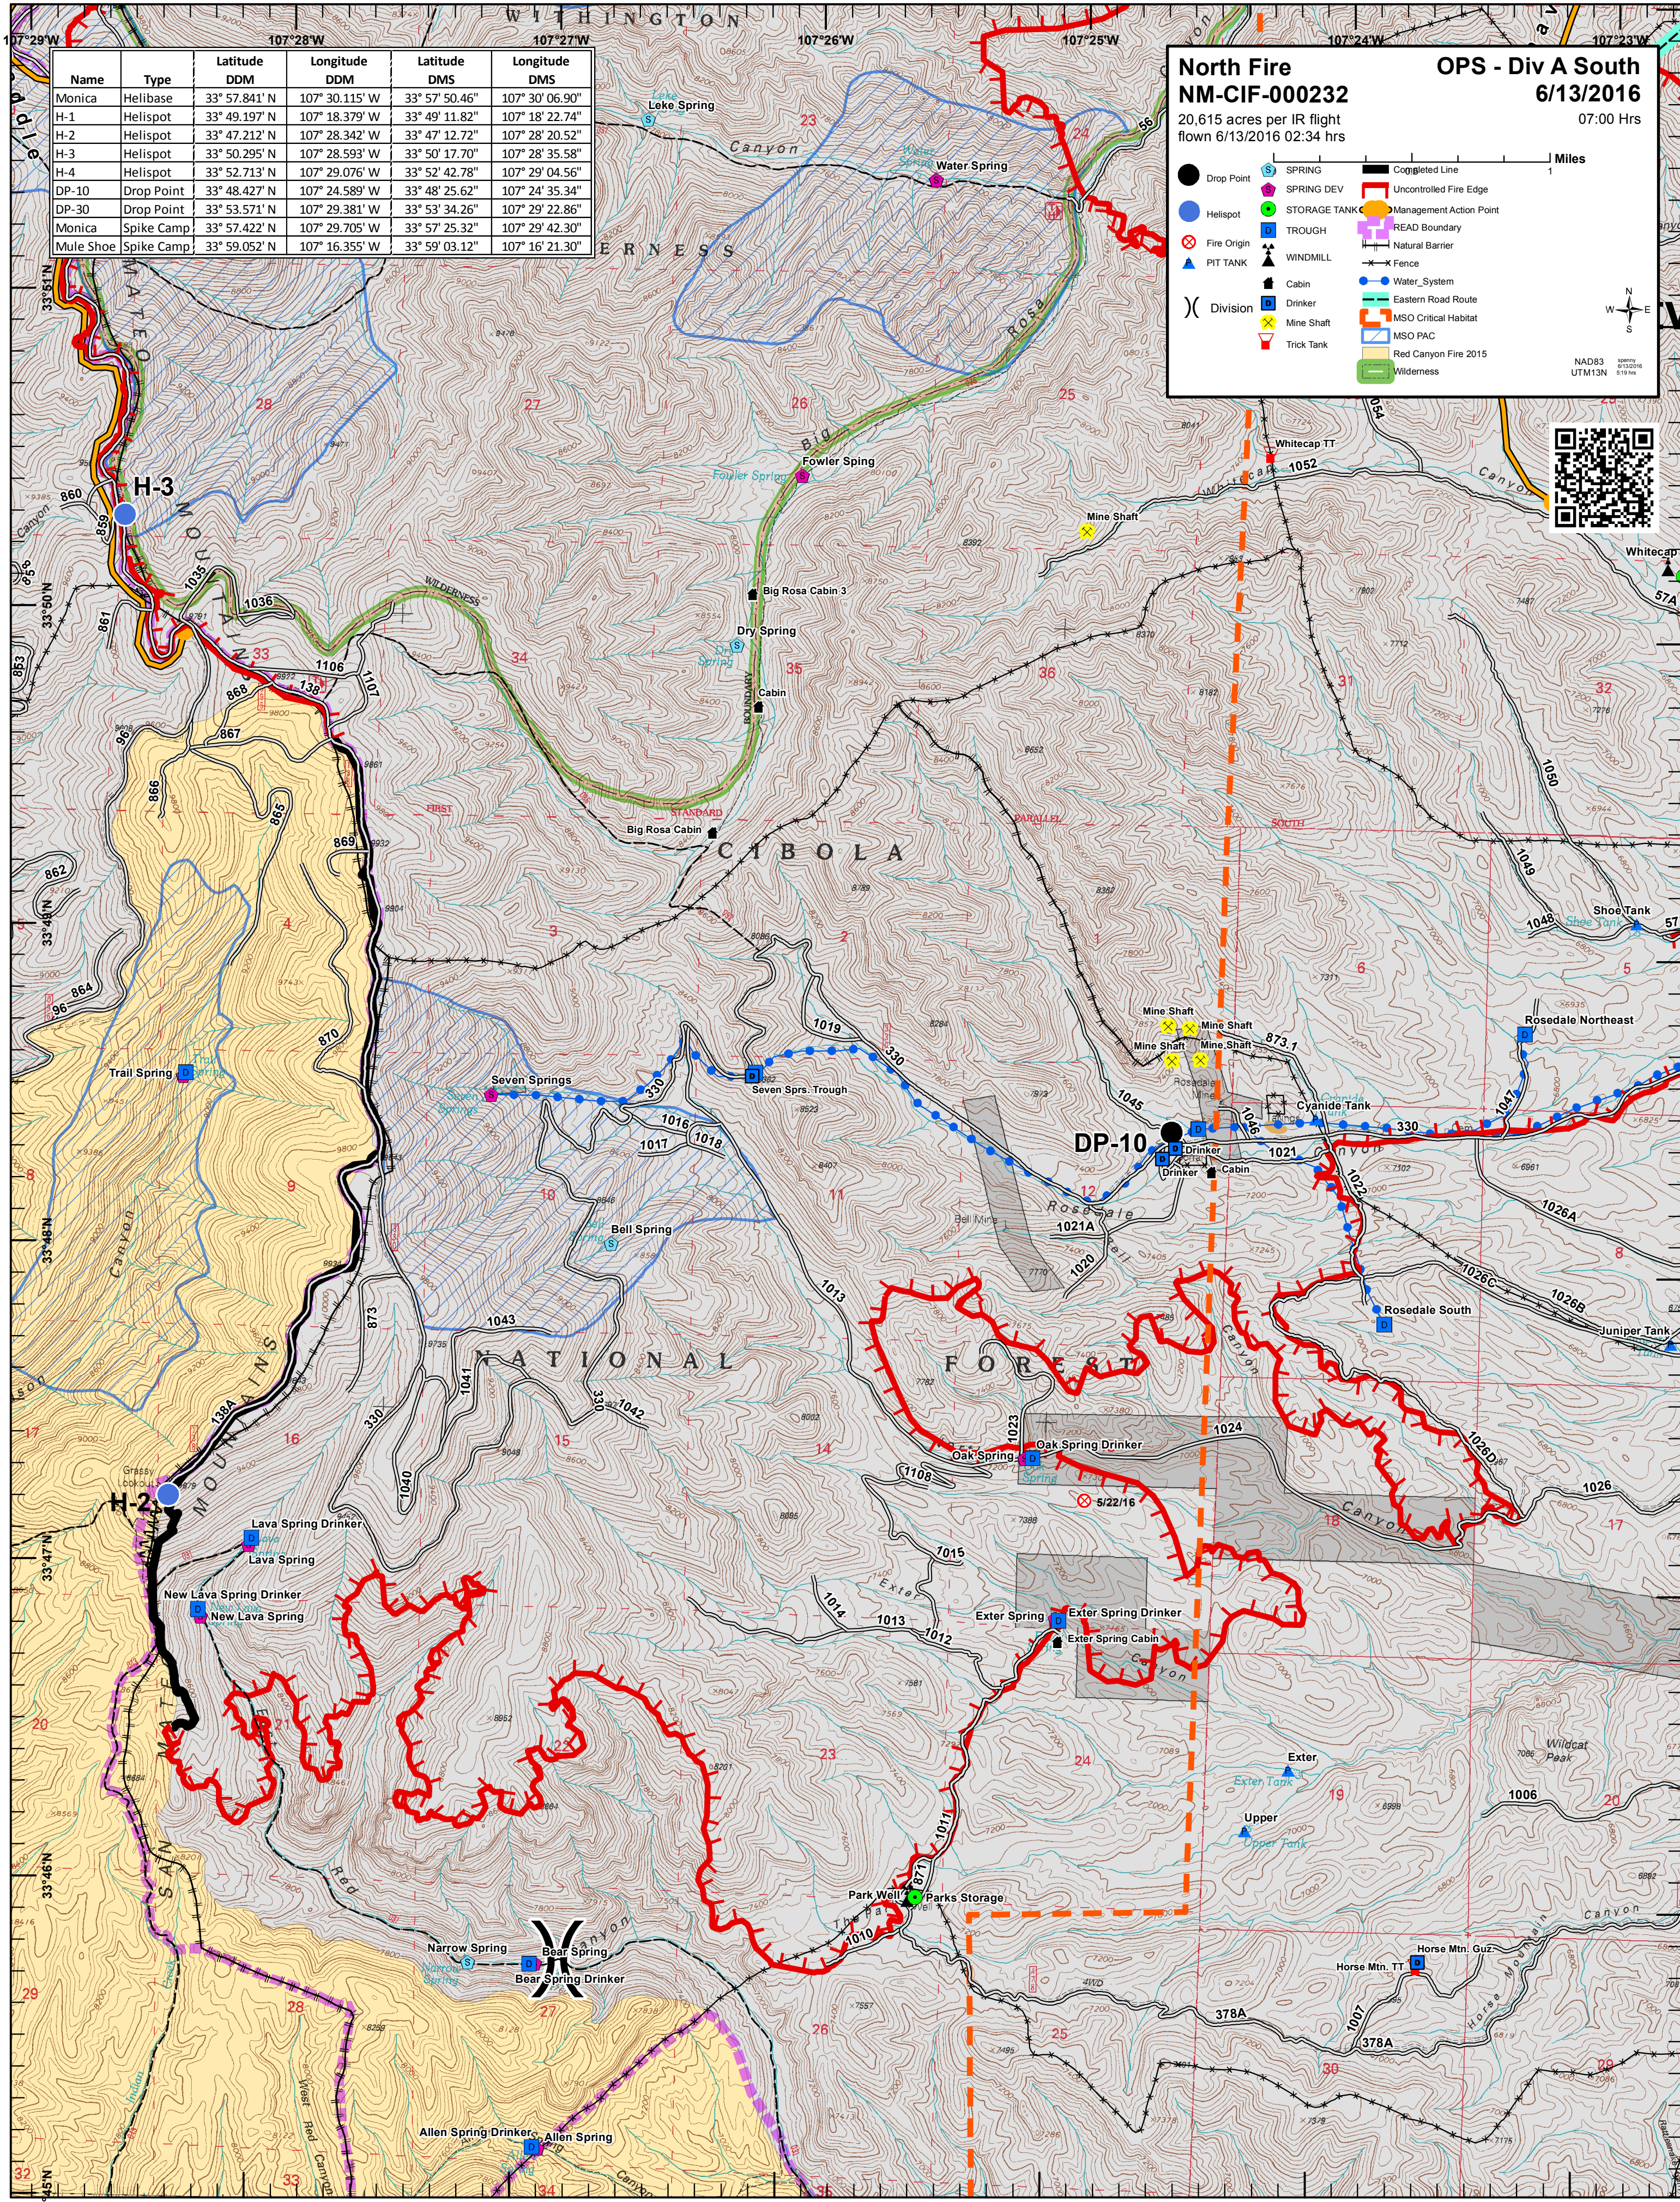

WITHINGTON

Name	Type	Latitude DDM	Longitude DDM	Latitude DMS	Longitude DMS
Monica	Helibase	33° 57.841' N	107° 30.115' W	33° 57' 50.46"	107° 30' 06.90"
H-1	Helispot	33° 49.197' N	107° 18.379' W	33° 49' 11.82"	107° 18' 22.74"
H-2	Helispot	33° 47.212' N	107° 28.342' W	33° 47' 12.72"	107° 28' 20.52"
H-3	Helispot	33° 50.295' N	107° 28.593' W	33° 50' 17.70"	107° 28' 35.58"
H-4	Helispot	33° 52.713' N	107° 29.076' W	33° 52' 42.78"	107° 29' 04.56"
DP-10	Drop Point	33° 48.427' N	107° 24.589' W	33° 48' 25.62"	107° 24' 35.34"
DP-30	Drop Point	33° 53.571' N	107° 29.381' W	33° 53' 34.26"	107° 29' 22.86"
Monica	Spike Camp	33° 57.422' N	107° 29.705' W	33° 57' 25.32"	107° 29' 42.30"
Mule Shoe	Spike Camp	33° 59.052' N	107° 16.355' W	33° 59' 03.12"	107° 16' 21.30"

**North Fire**  
**NM-CIF-000232**

**OPS - Div A South**  
**6/13/2016**

20,615 acres per IR flight  
flown 6/13/2016 02:34 hrs

07:00 Hrs

Legend:

- Drop Point
- Helispot
- Fire Origin
- PIT TANK
- Cabin
- Division
- Mine Shaft
- Trick Tank
- SPRING
- SPRING DEV
- STORAGE TANK
- TROUGH
- WINDMILL
- Cyanide Tank
- Uncontrolled Fire Edge
- Management Action Point
- READ Boundary
- Natural Barrier
- Fence
- Water\_System
- Eastern Road Route
- MSO Critical Habitat
- MSO PAC
- Red Canyon Fire 2015
- Wilderness