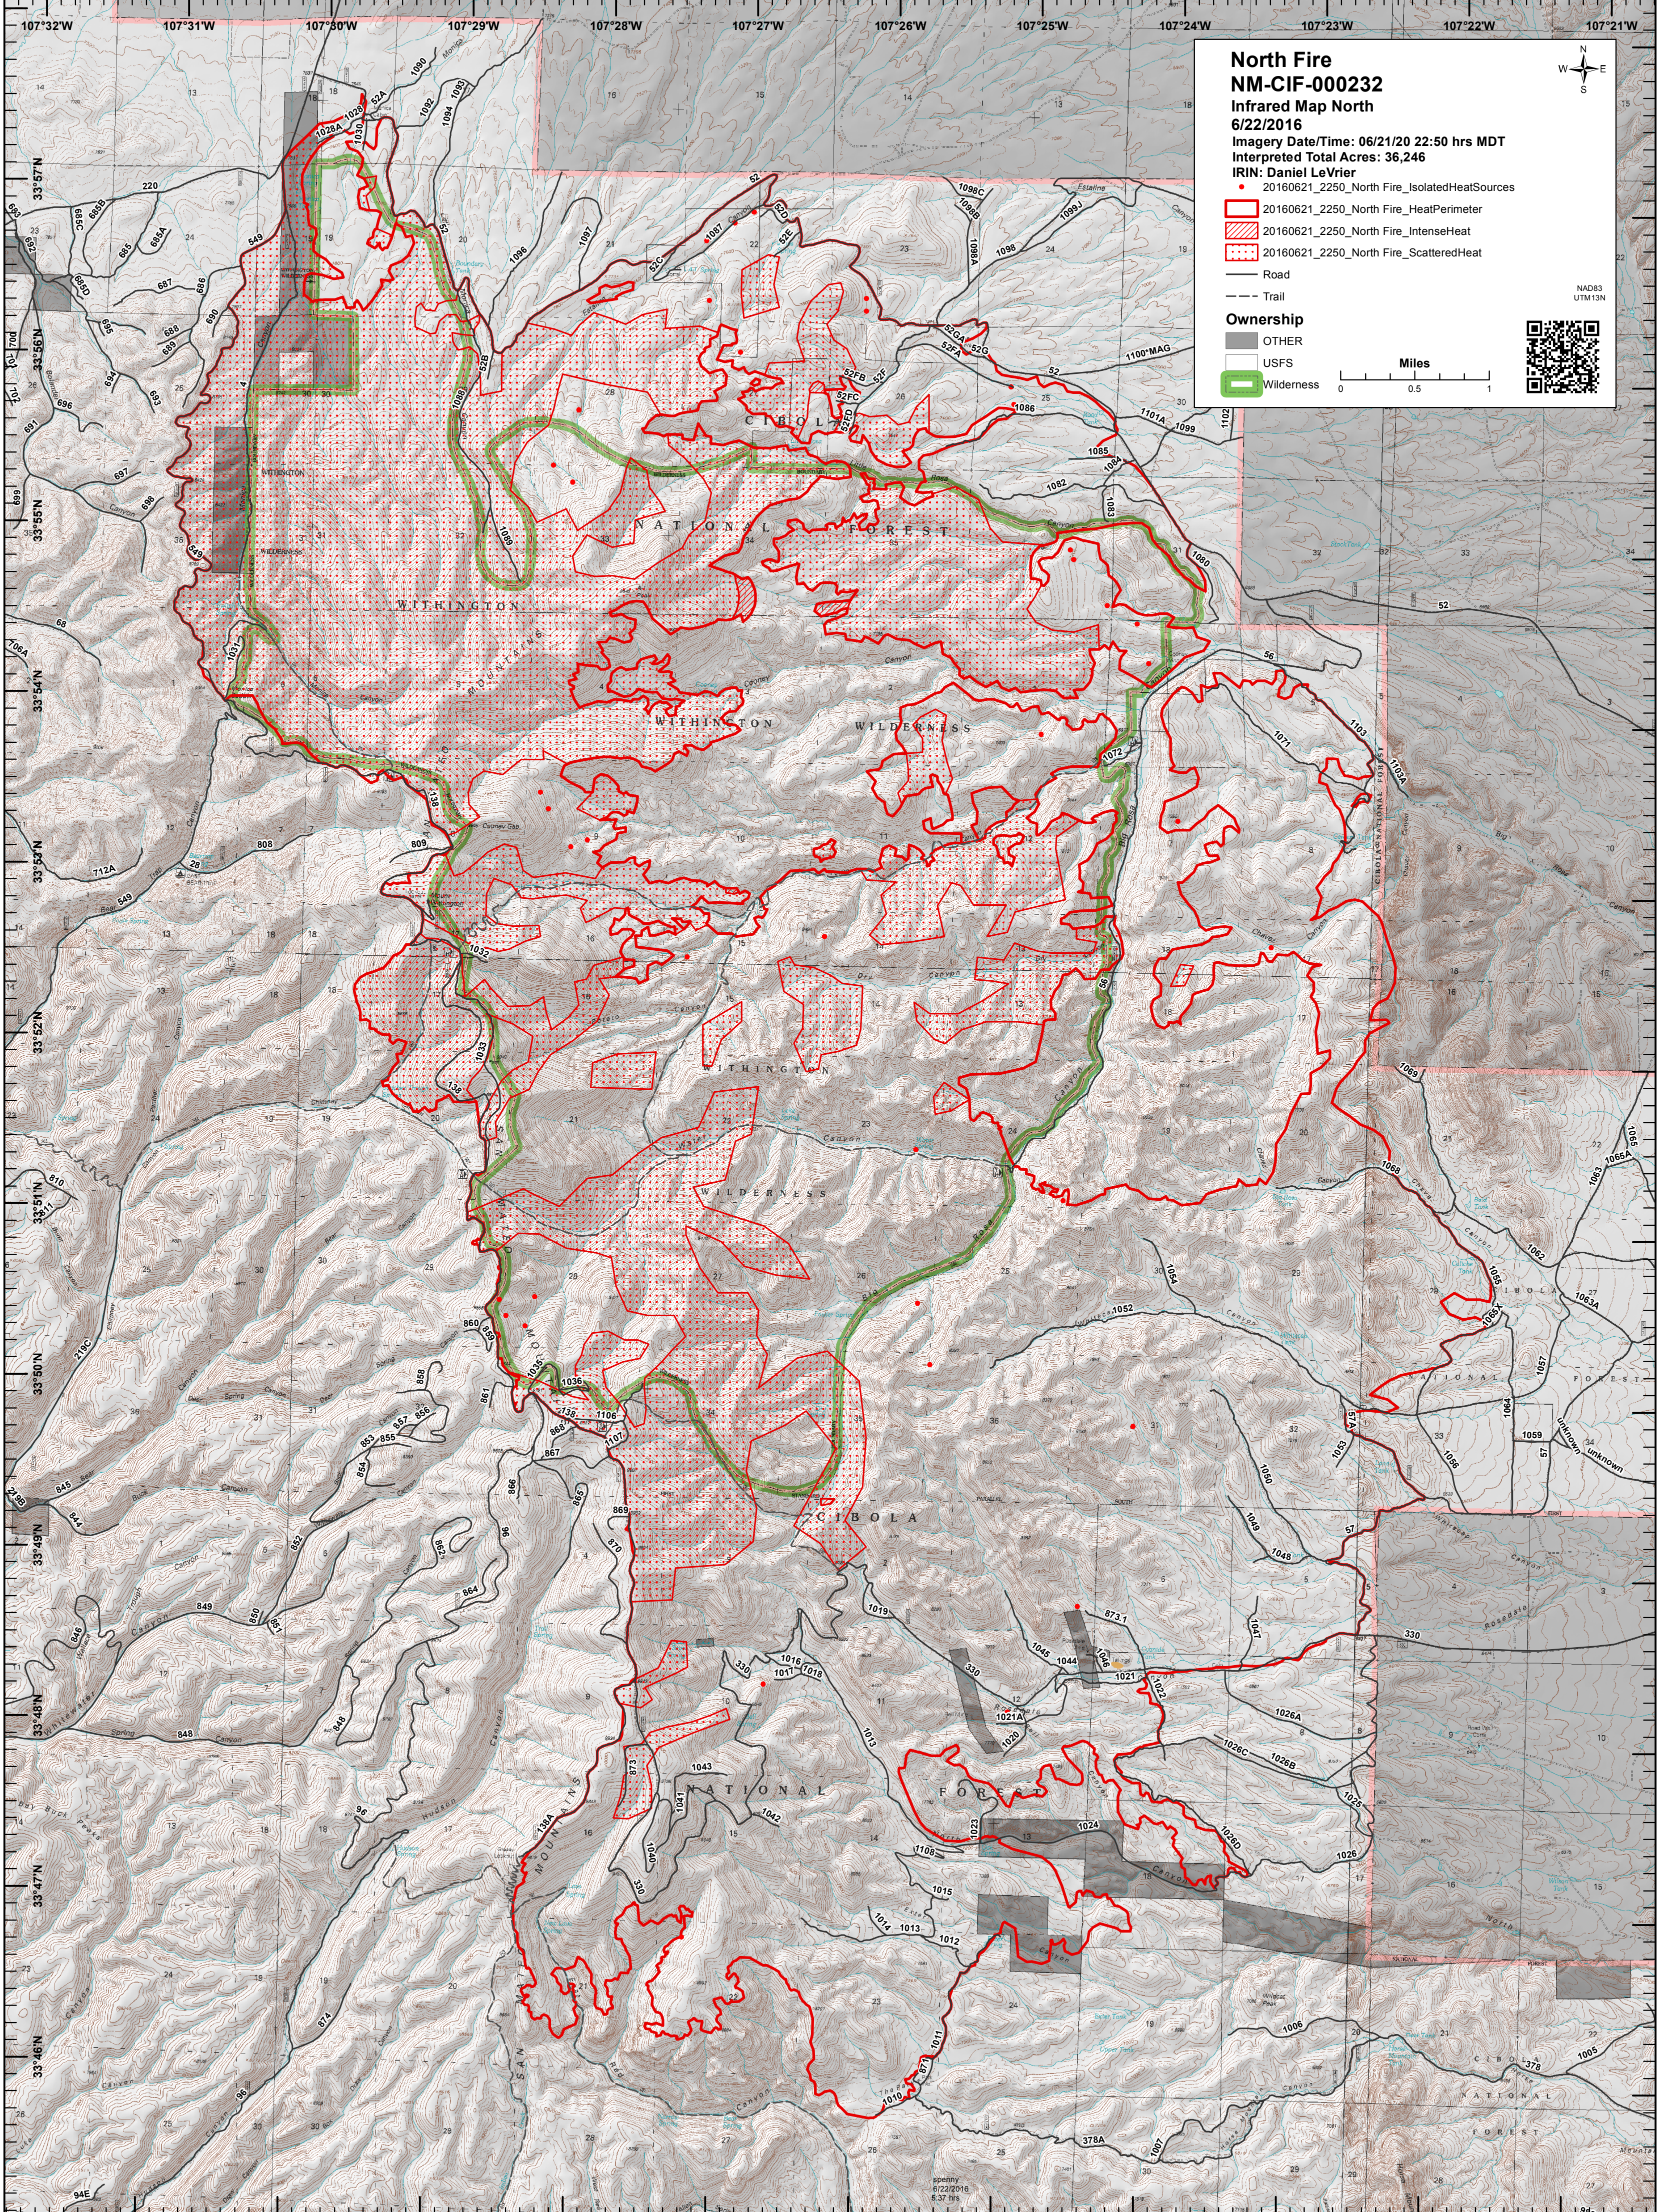

spenny
6/22/2016
5:37 hrs