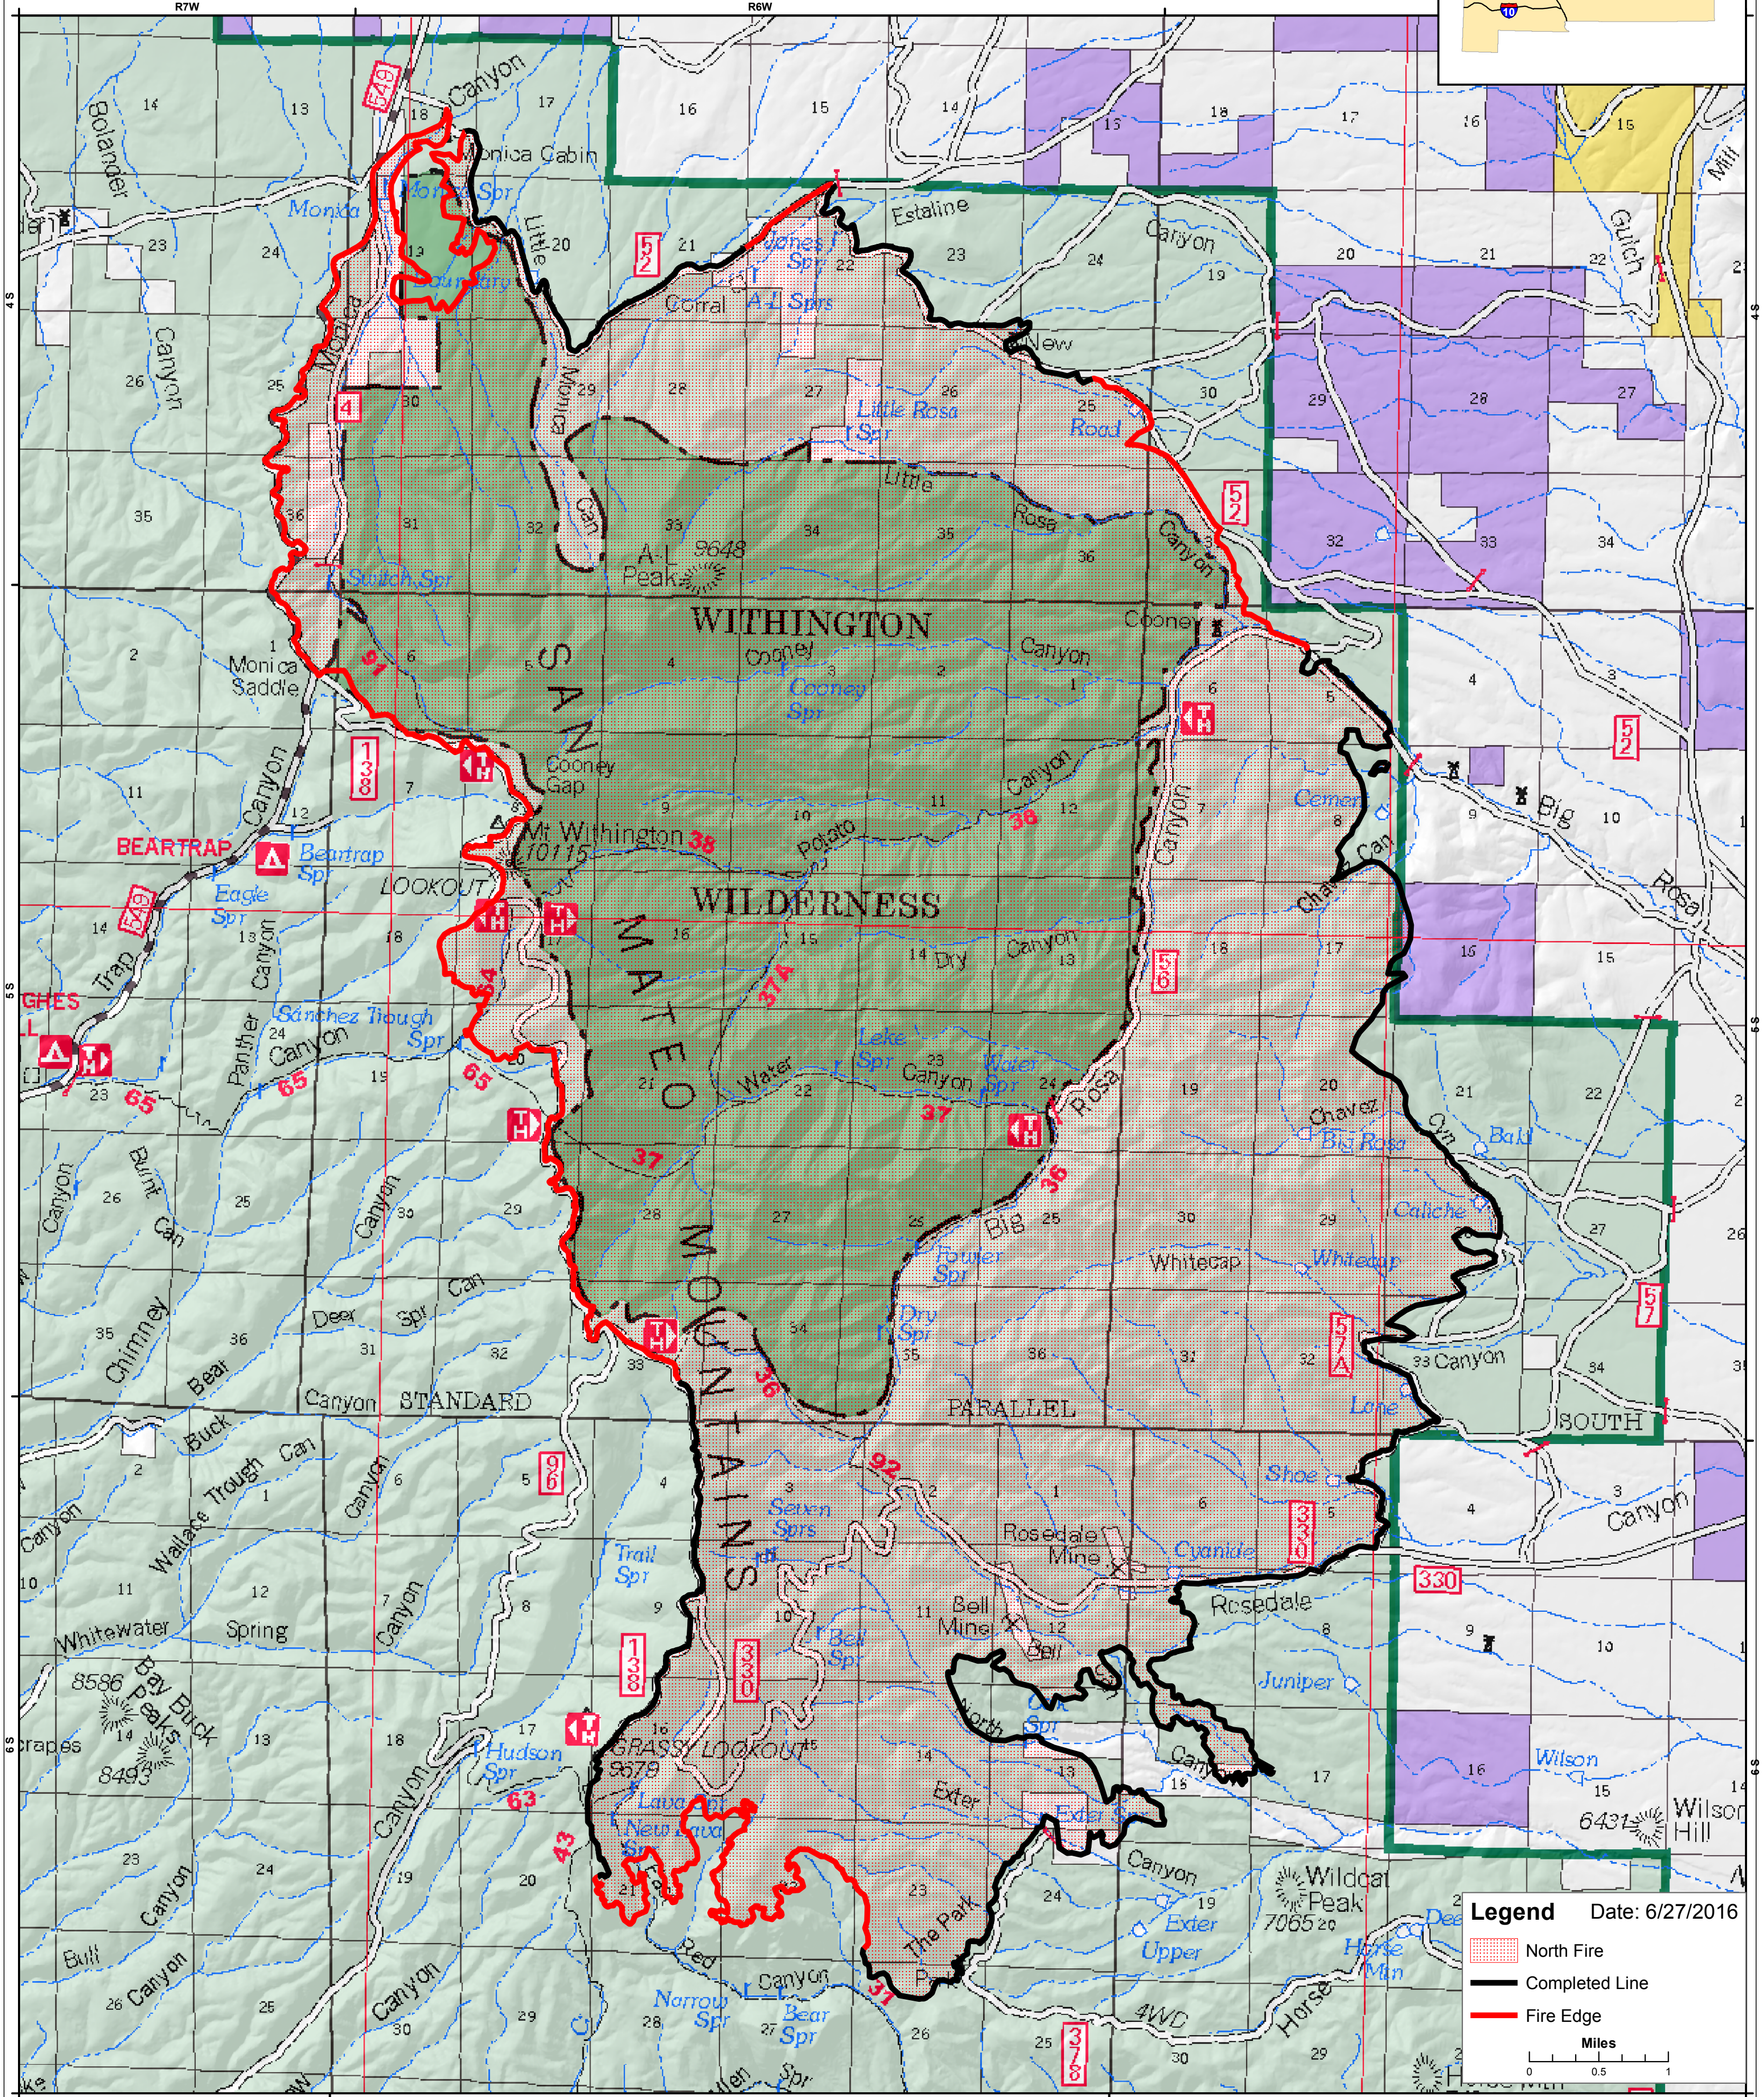

North Fire NM-CIF-000232 Cibola National Forest

42,102 Acres

NAD 83
UTM13N

Legend Date: 6/27/2016

- North Fire
- Completed Line
- Fire Edge

Miles
0 0.5 1