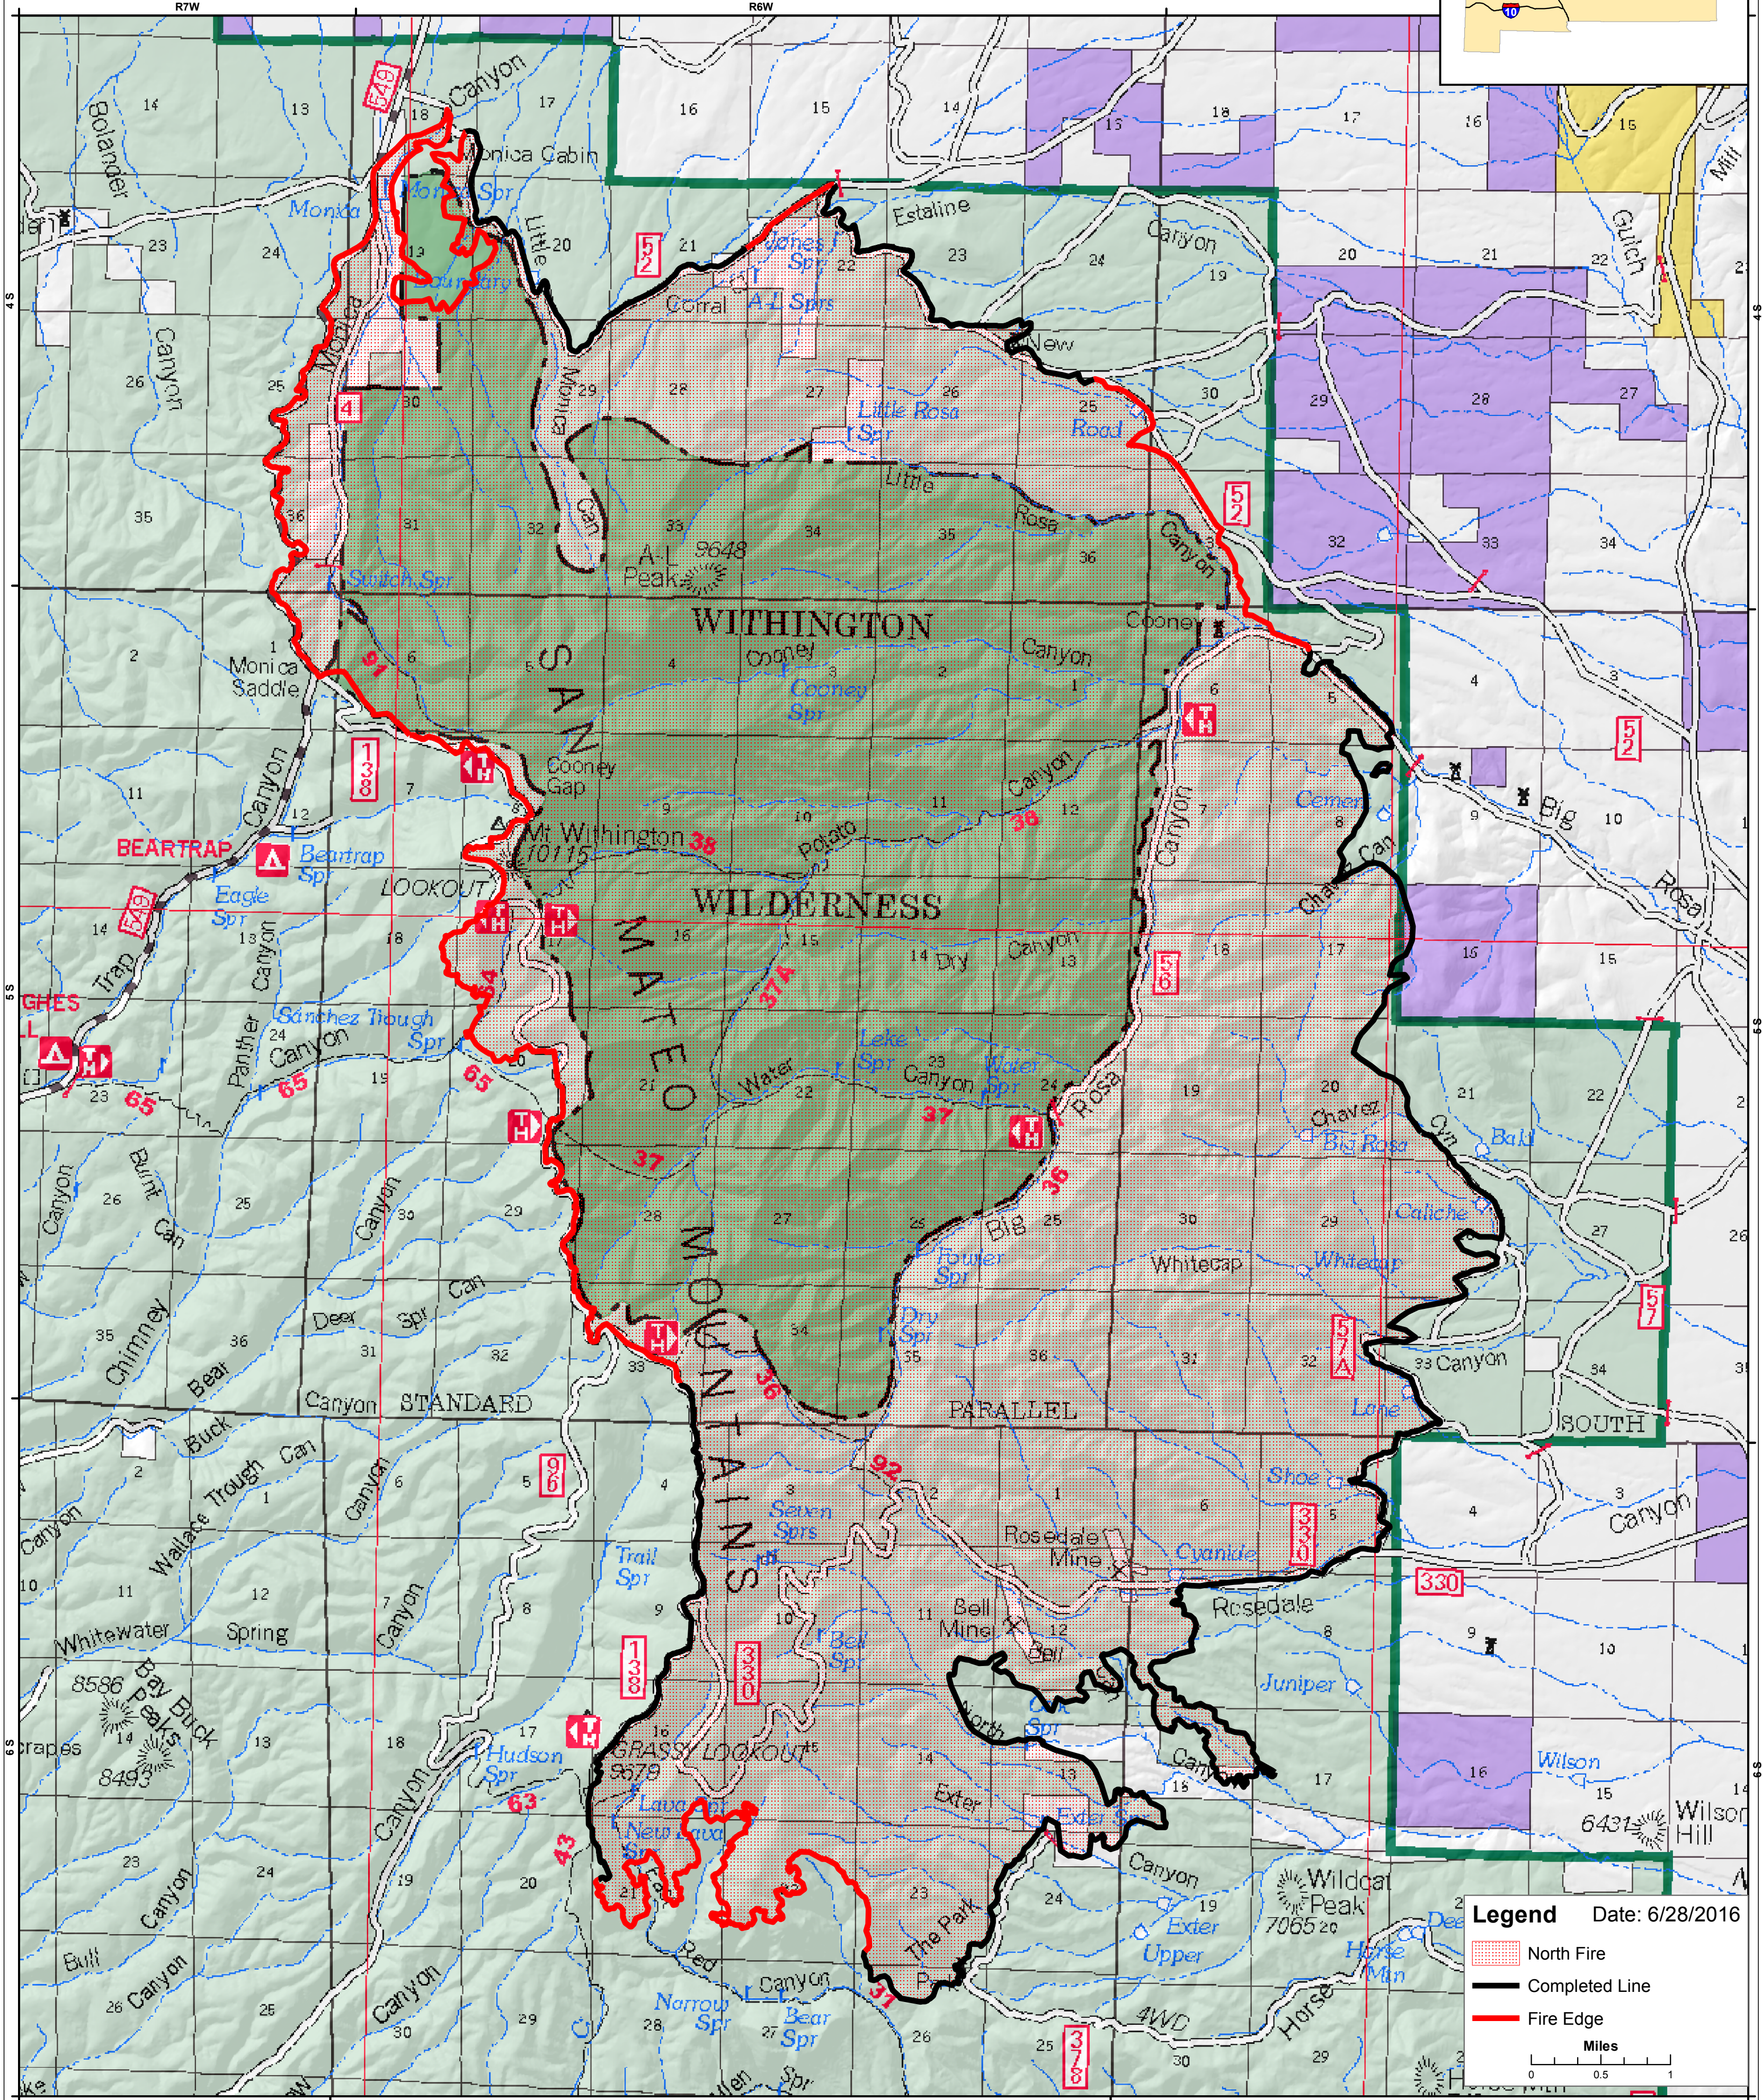

North Fire NM-CIF-000232 Cibola National Forest

42,102 Acres

NAD 83
UTM13N

Legend Date: 6/28/2016

- North Fire
- Completed Line
- Fire Edge

Miles
0 0.5 1