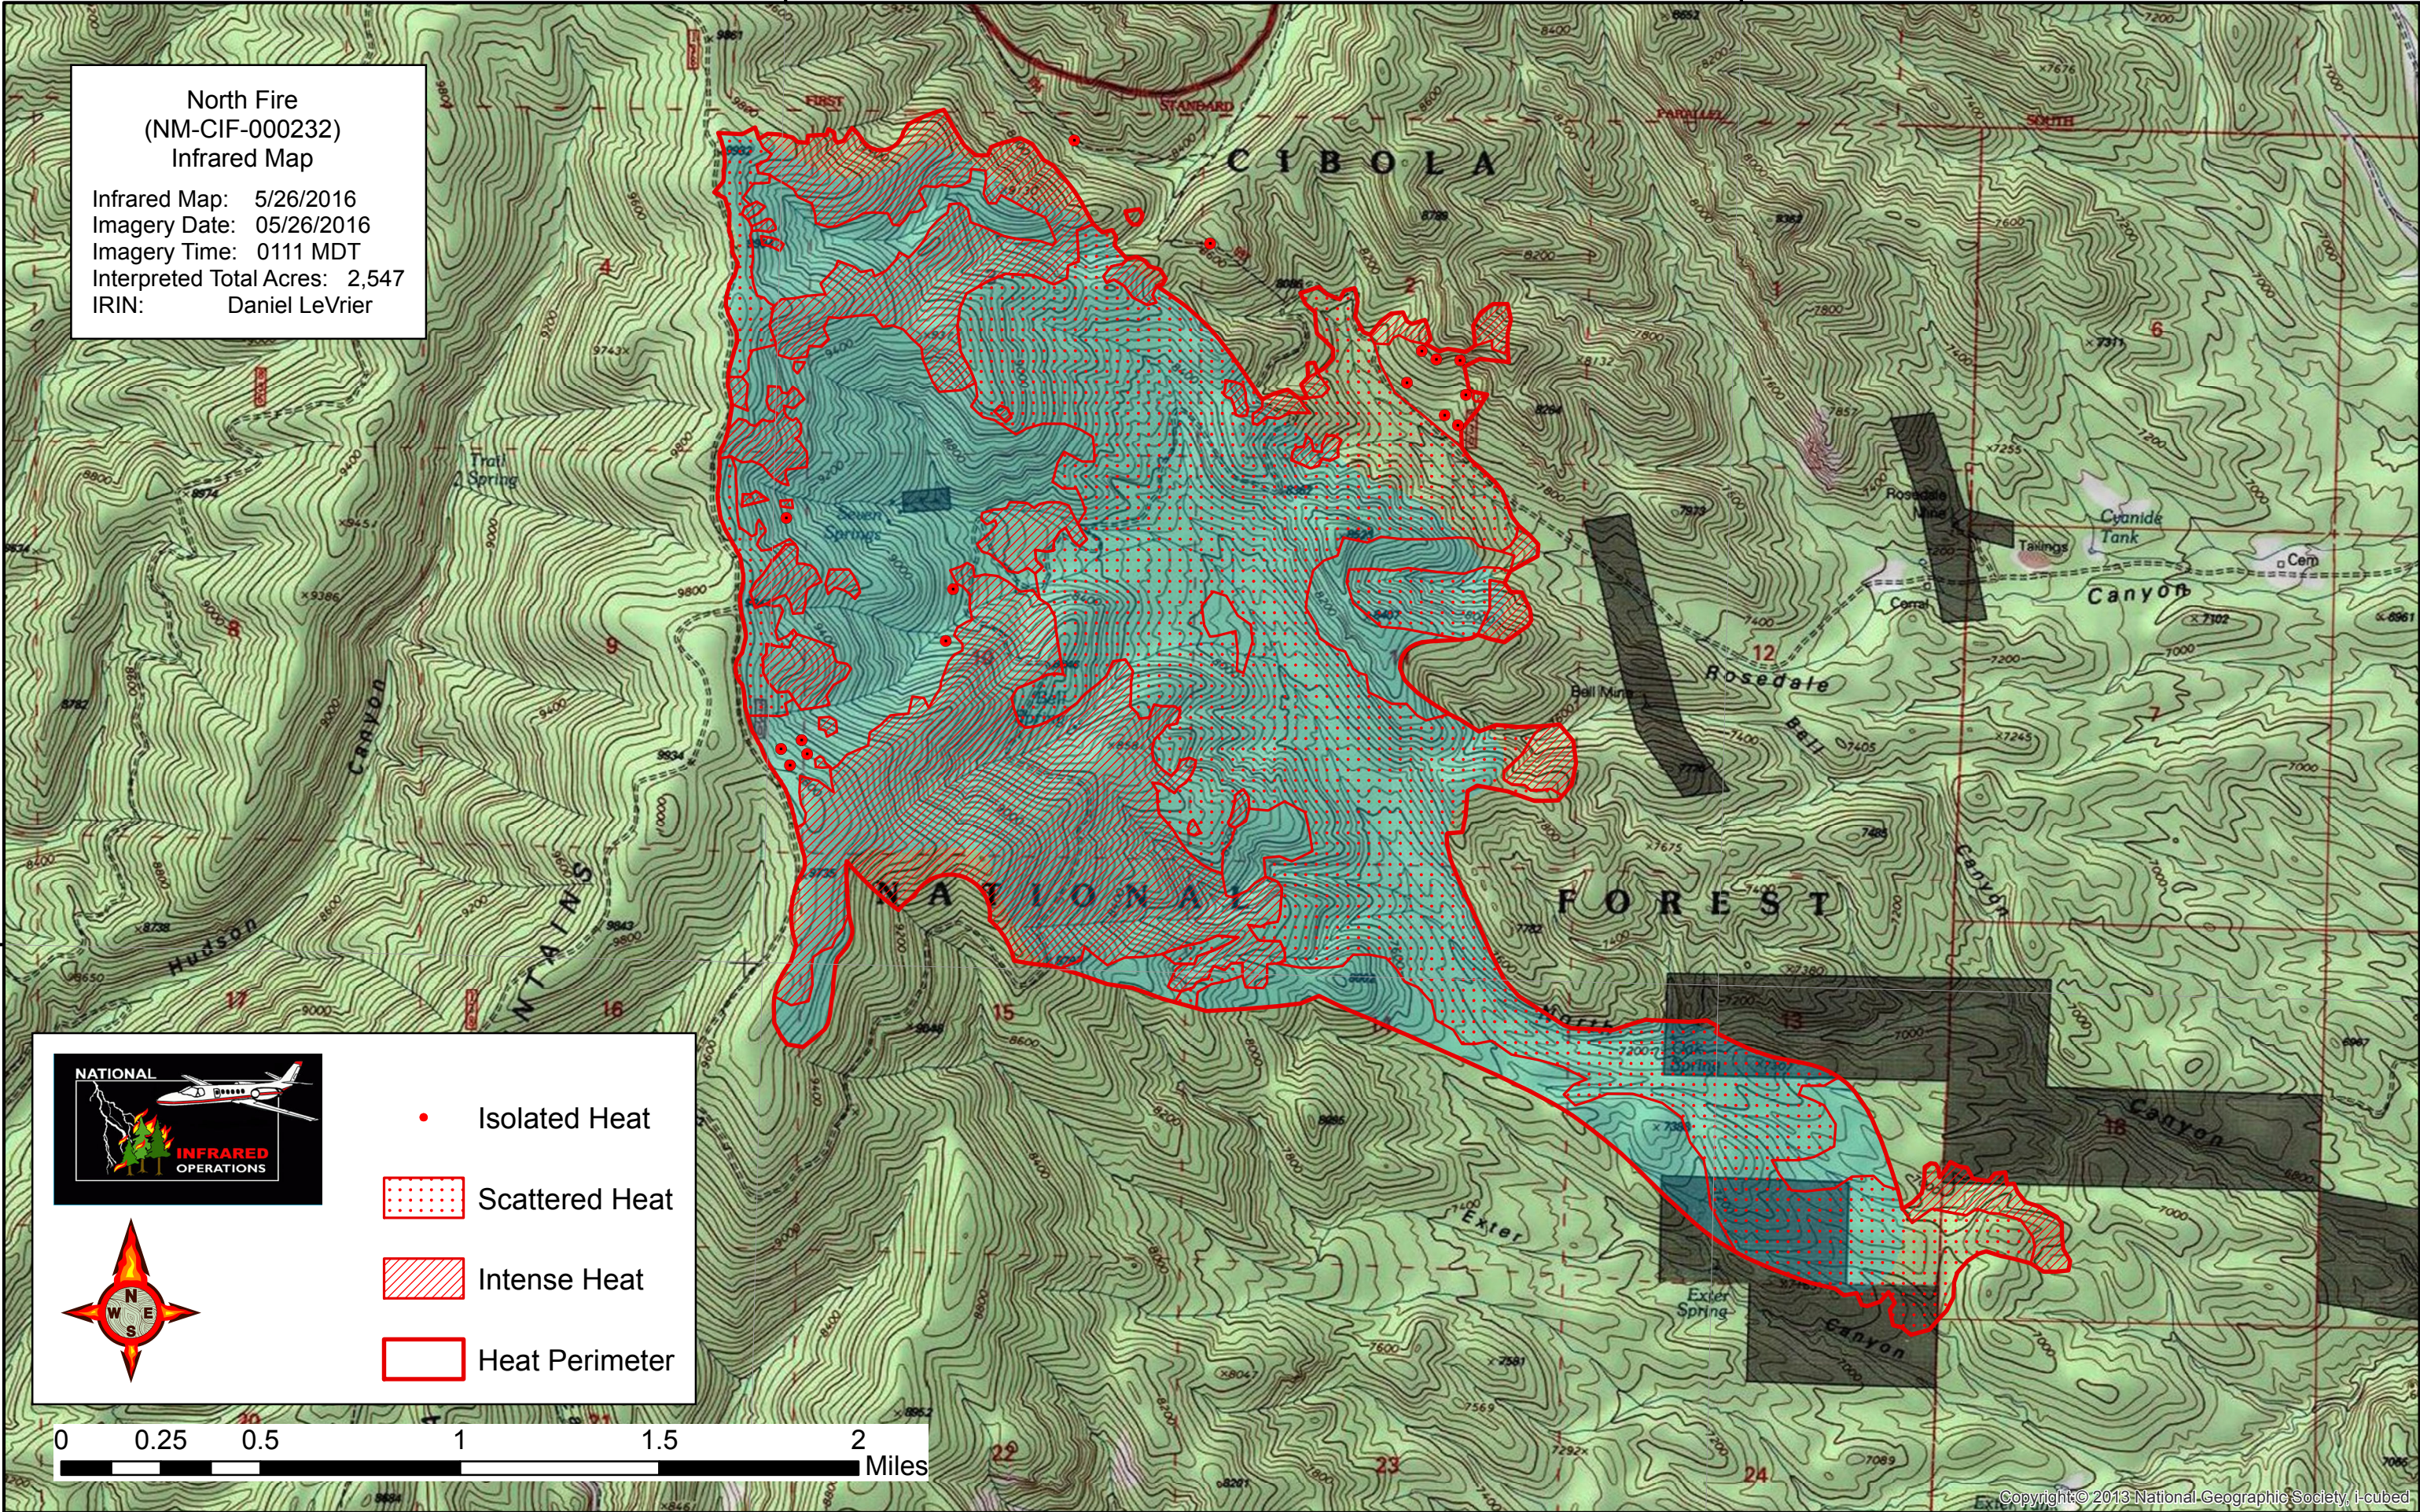

107°27'30"W

107°25'0"W

North Fire
 (NM-CIF-000232)
 Infrared Map

Infrared Map: 5/26/2016
 Imagery Date: 05/26/2016
 Imagery Time: 0111 MDT
 Interpreted Total Acres: 2,547
 IRIN: Daniel LeVrier

33°47'30"N

33°47'30"N

- Isolated Heat
- Scattered Heat
- Intense Heat
- Heat Perimeter

107°27'30"W

107°25'0"W