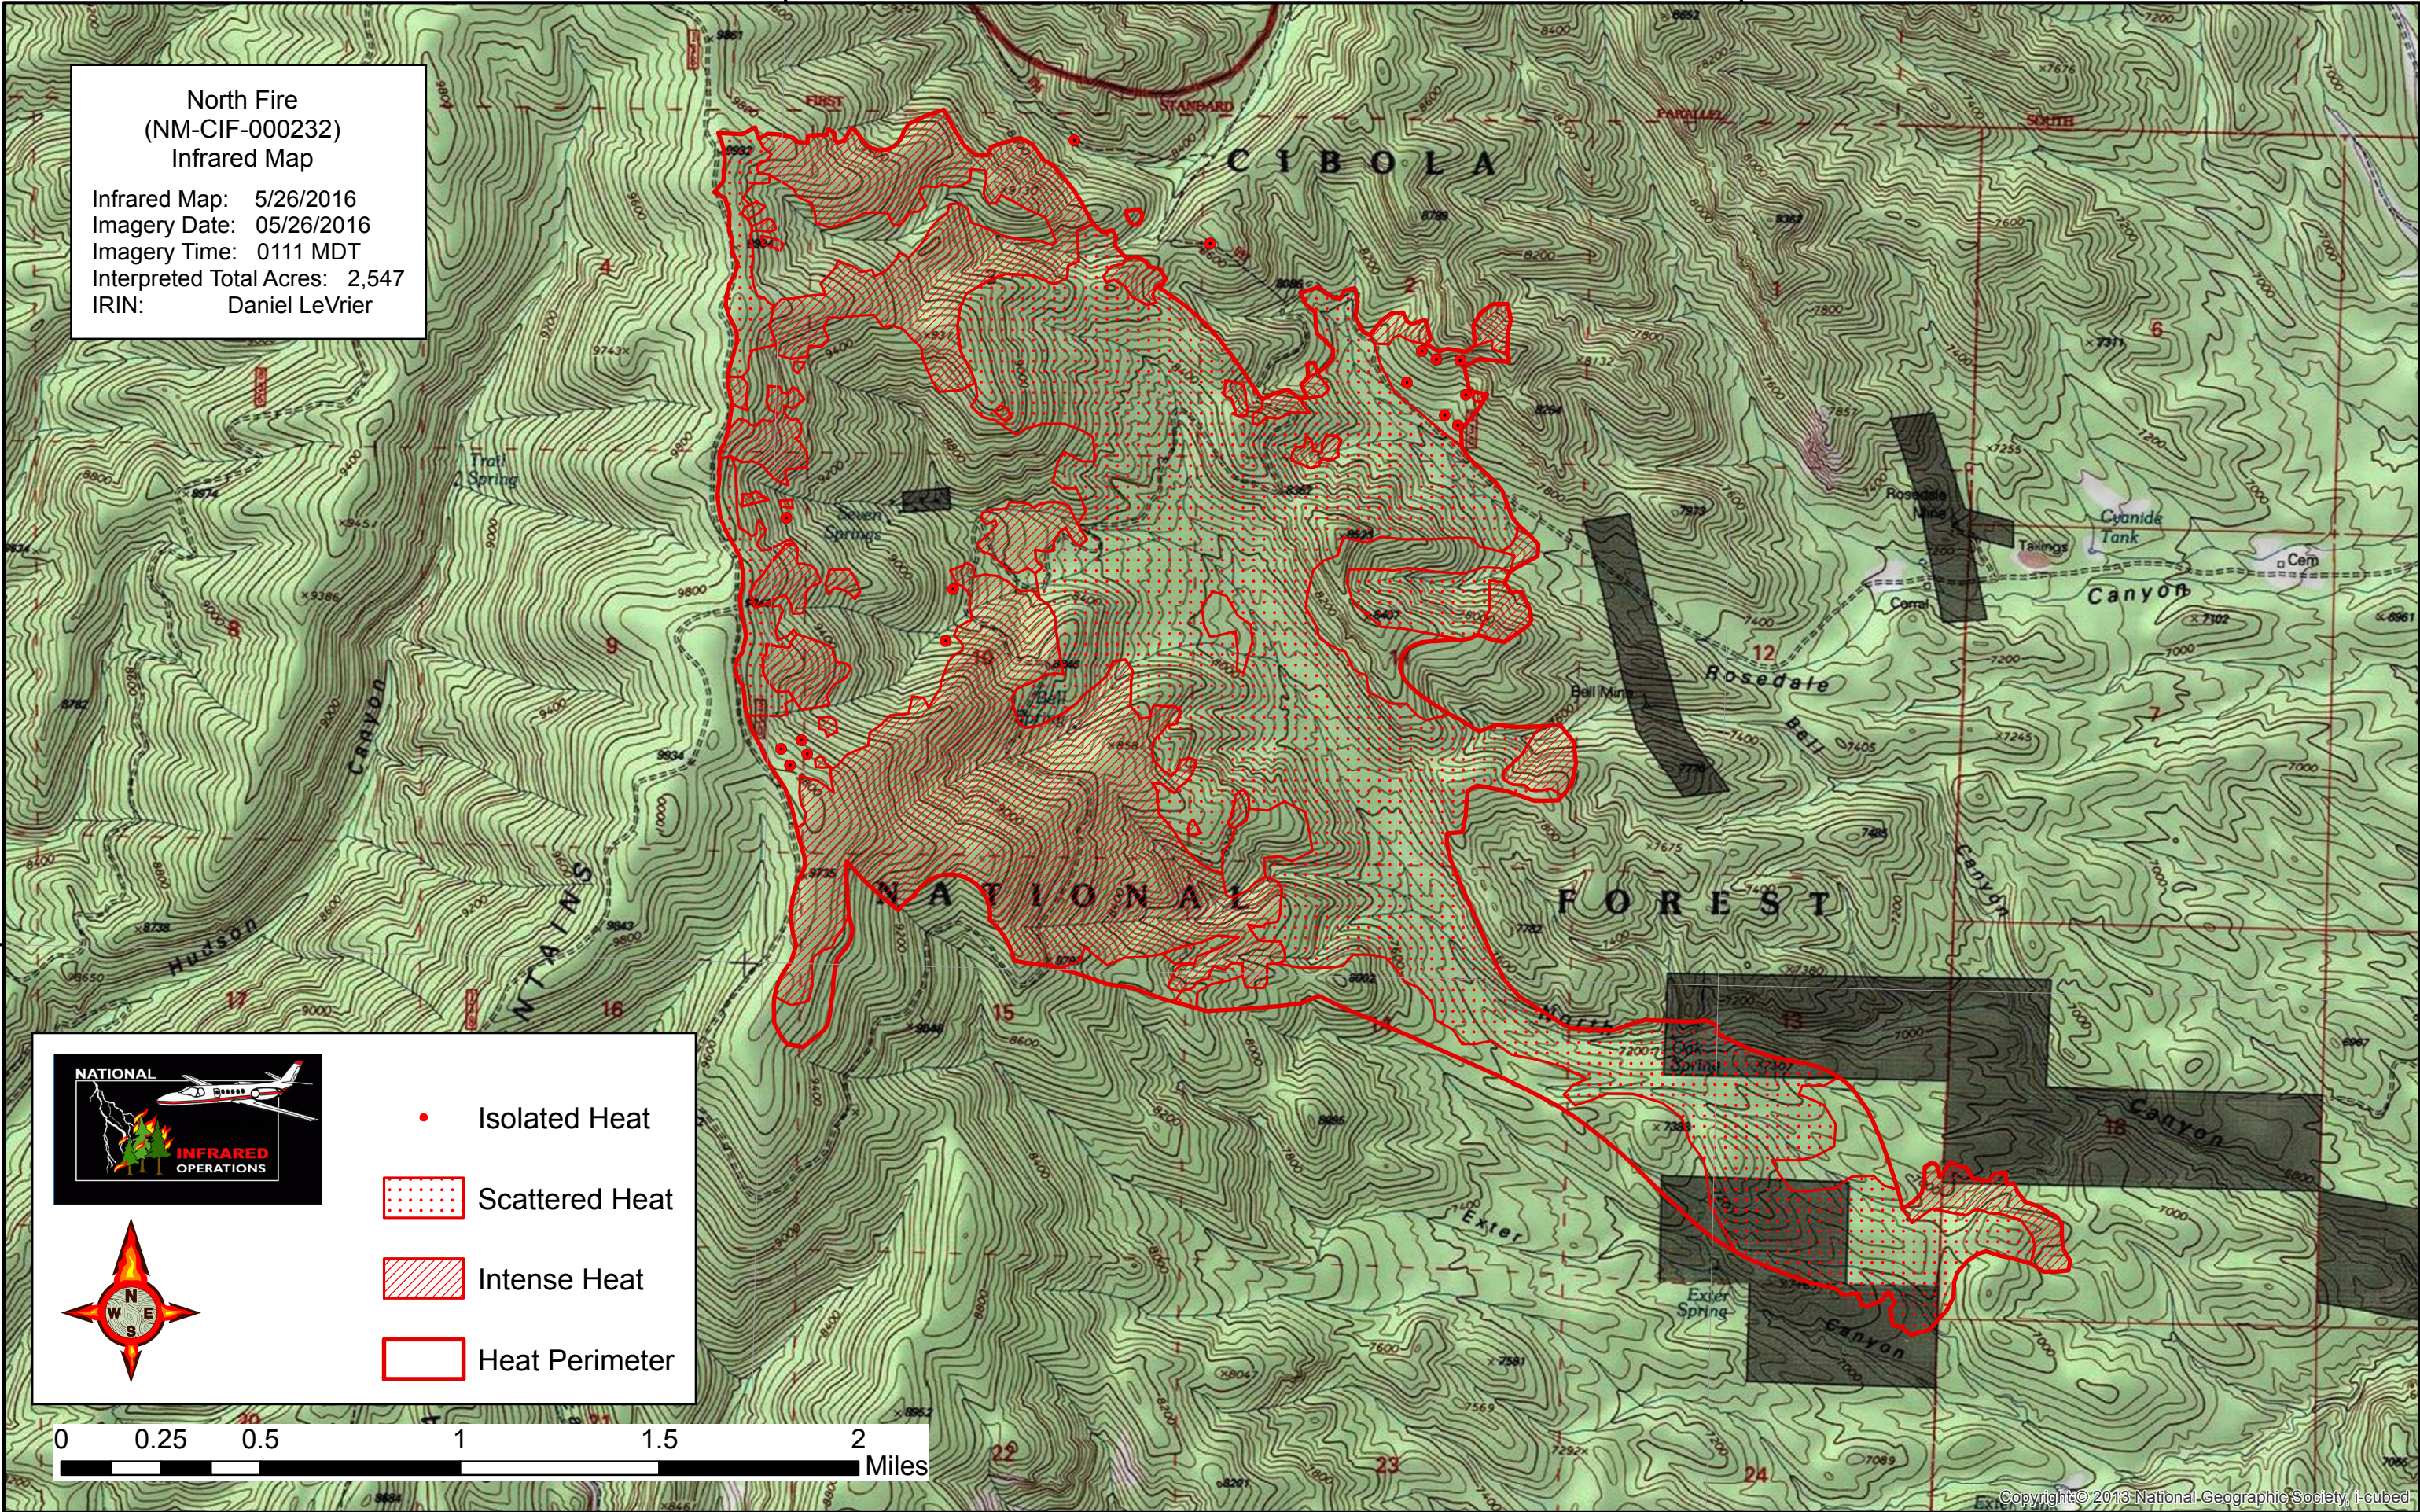

107°27'30"W

107°25'0"W

North Fire  
 (NM-CIF-000232)  
 Infrared Map

Infrared Map: 5/26/2016  
 Imagery Date: 05/26/2016  
 Imagery Time: 0111 MDT  
 Interpreted Total Acres: 2,547  
 IRIN: Daniel LeVrier

33°47'30"N

33°47'30"N

- Isolated Heat
- ▤ Scattered Heat
- ▨ Intense Heat
- ▭ Heat Perimeter

107°27'30"W

107°25'0"W