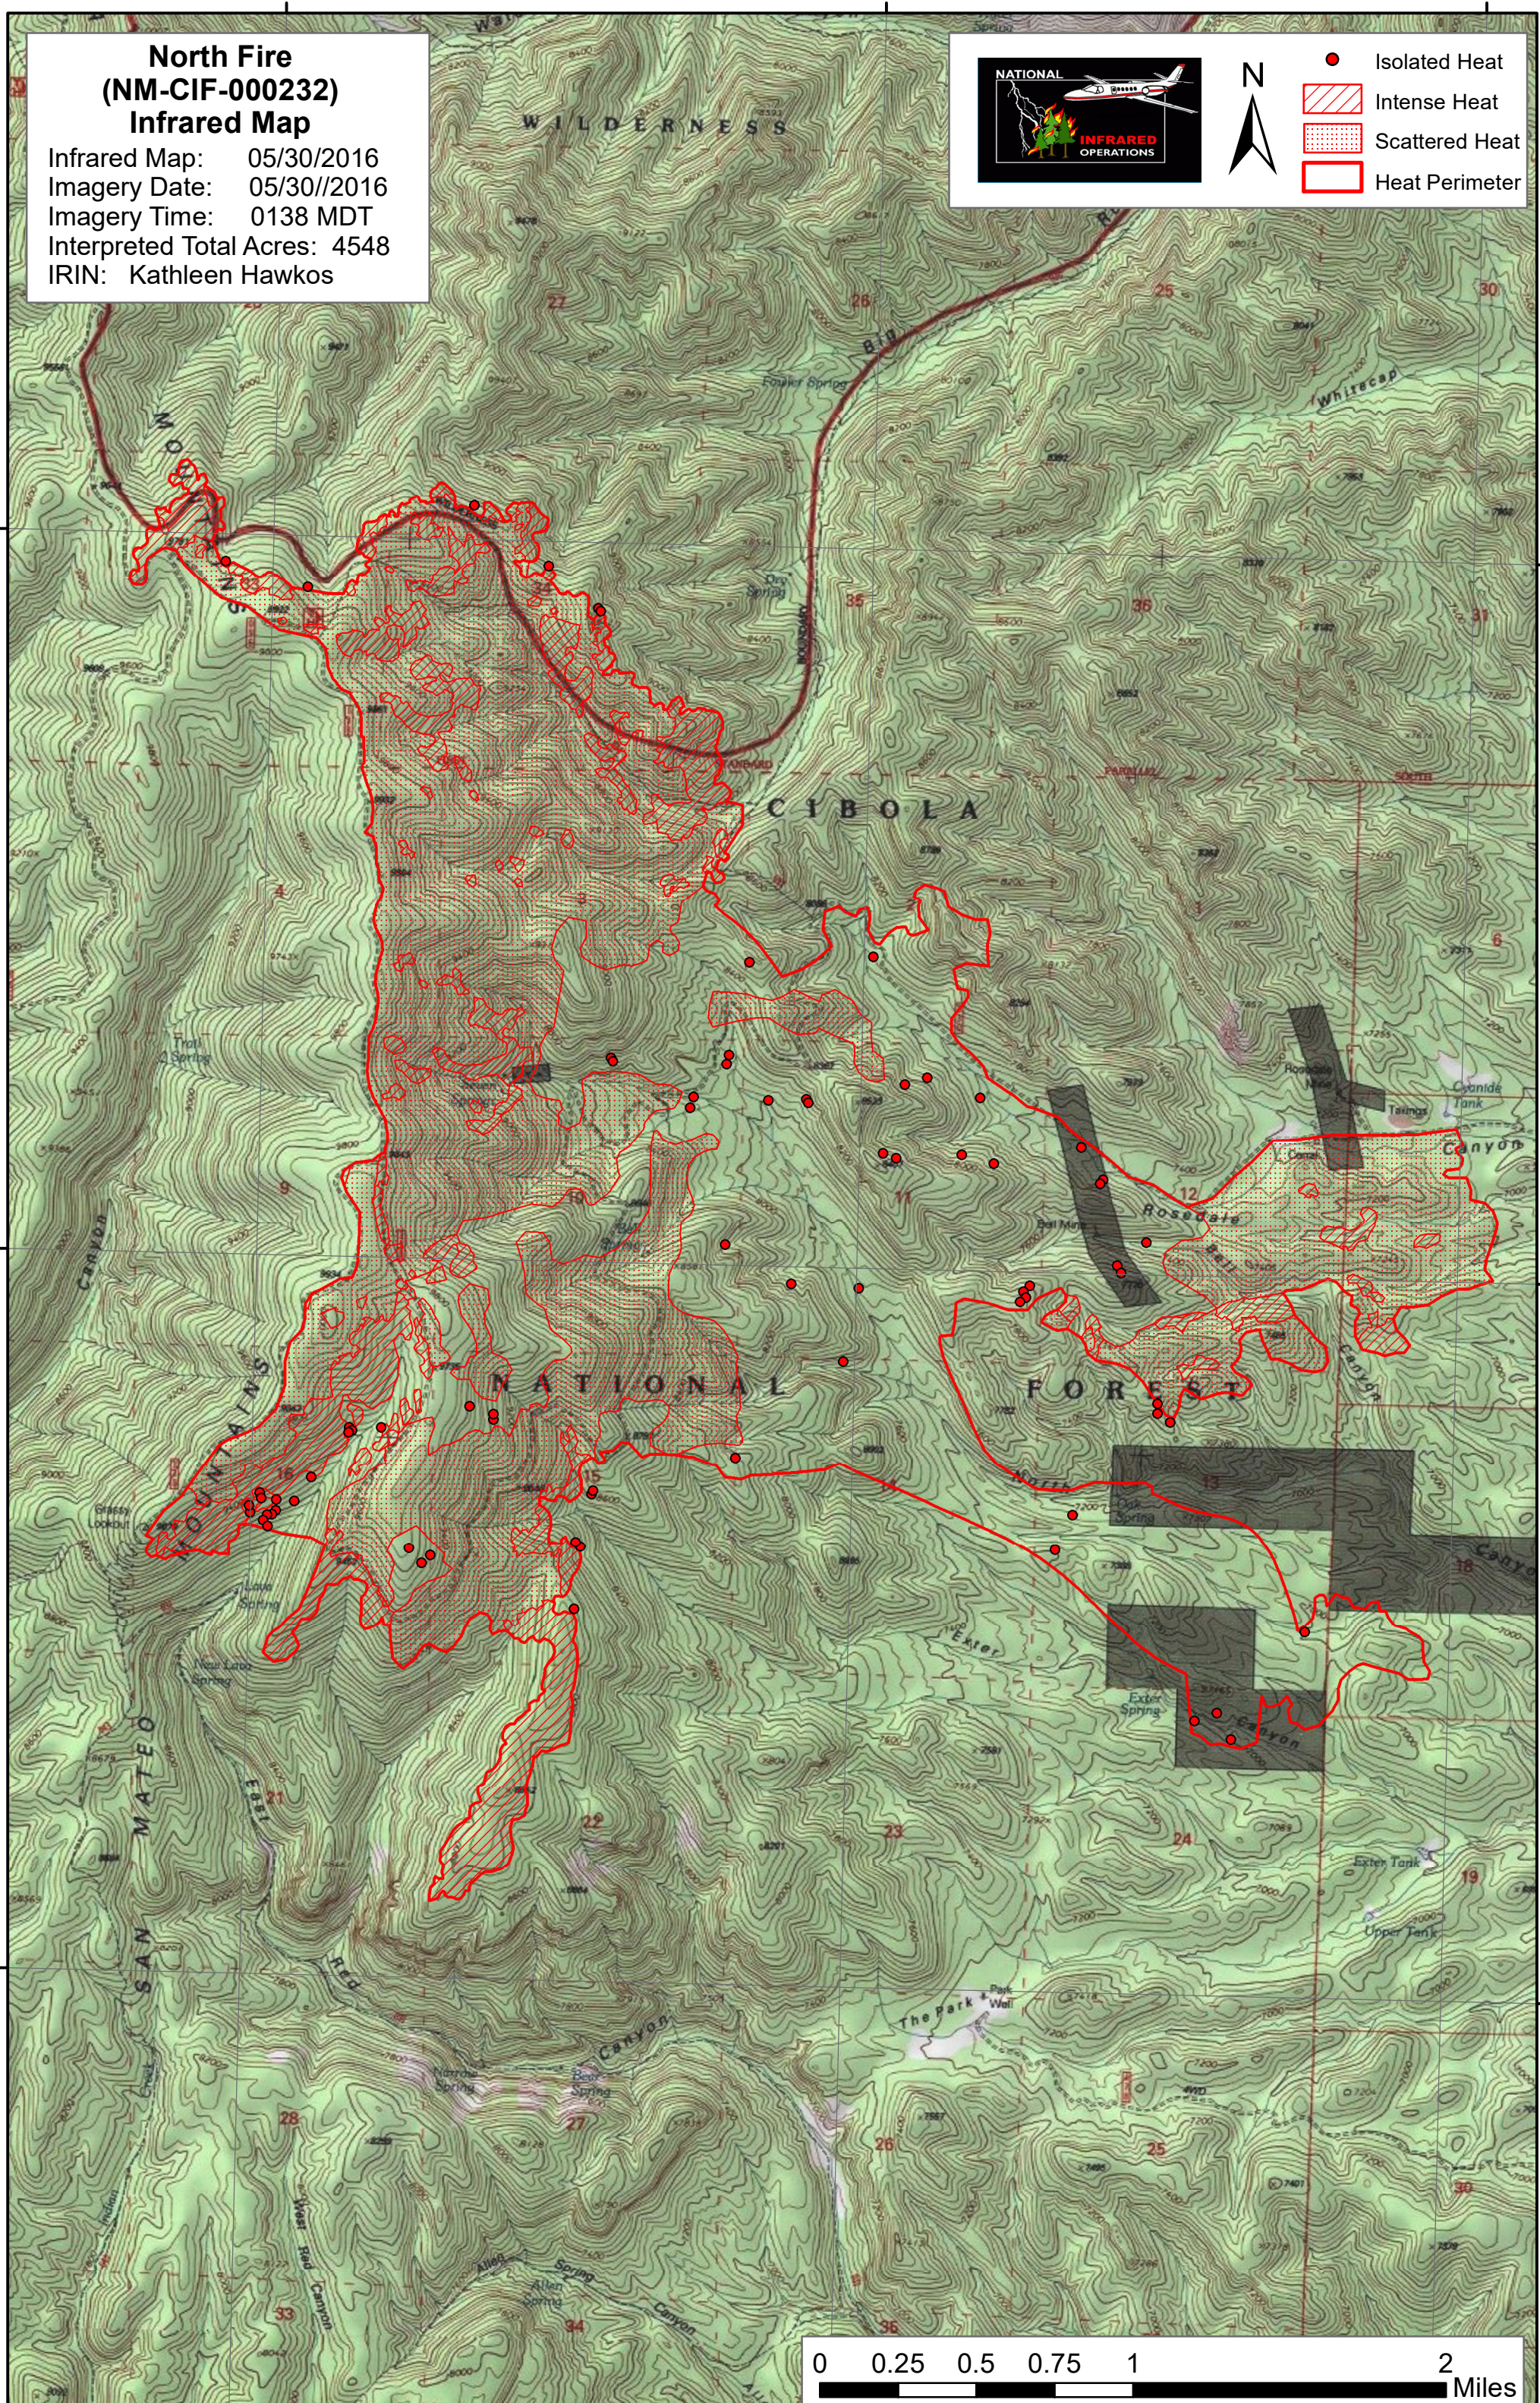

107°28'0"W

107°26'0"W

107°24'0"W

North Fire (NM-CIF-000232) Infrared Map

Infrared Map: 05/30/2016
Imagery Date: 05/30/2016
Imagery Time: 0138 MDT
Interpreted Total Acres: 4548
IRIN: Kathleen Hawkos

- Isolated Heat
- Intense Heat
- Scattered Heat
- Heat Perimeter

33°50'0"N

33°48'0"N

33°46'0"N

33°50'0"N

33°48'0"N

33°46'0"N

107°28'0"W

107°26'0"W

107°24'0"W