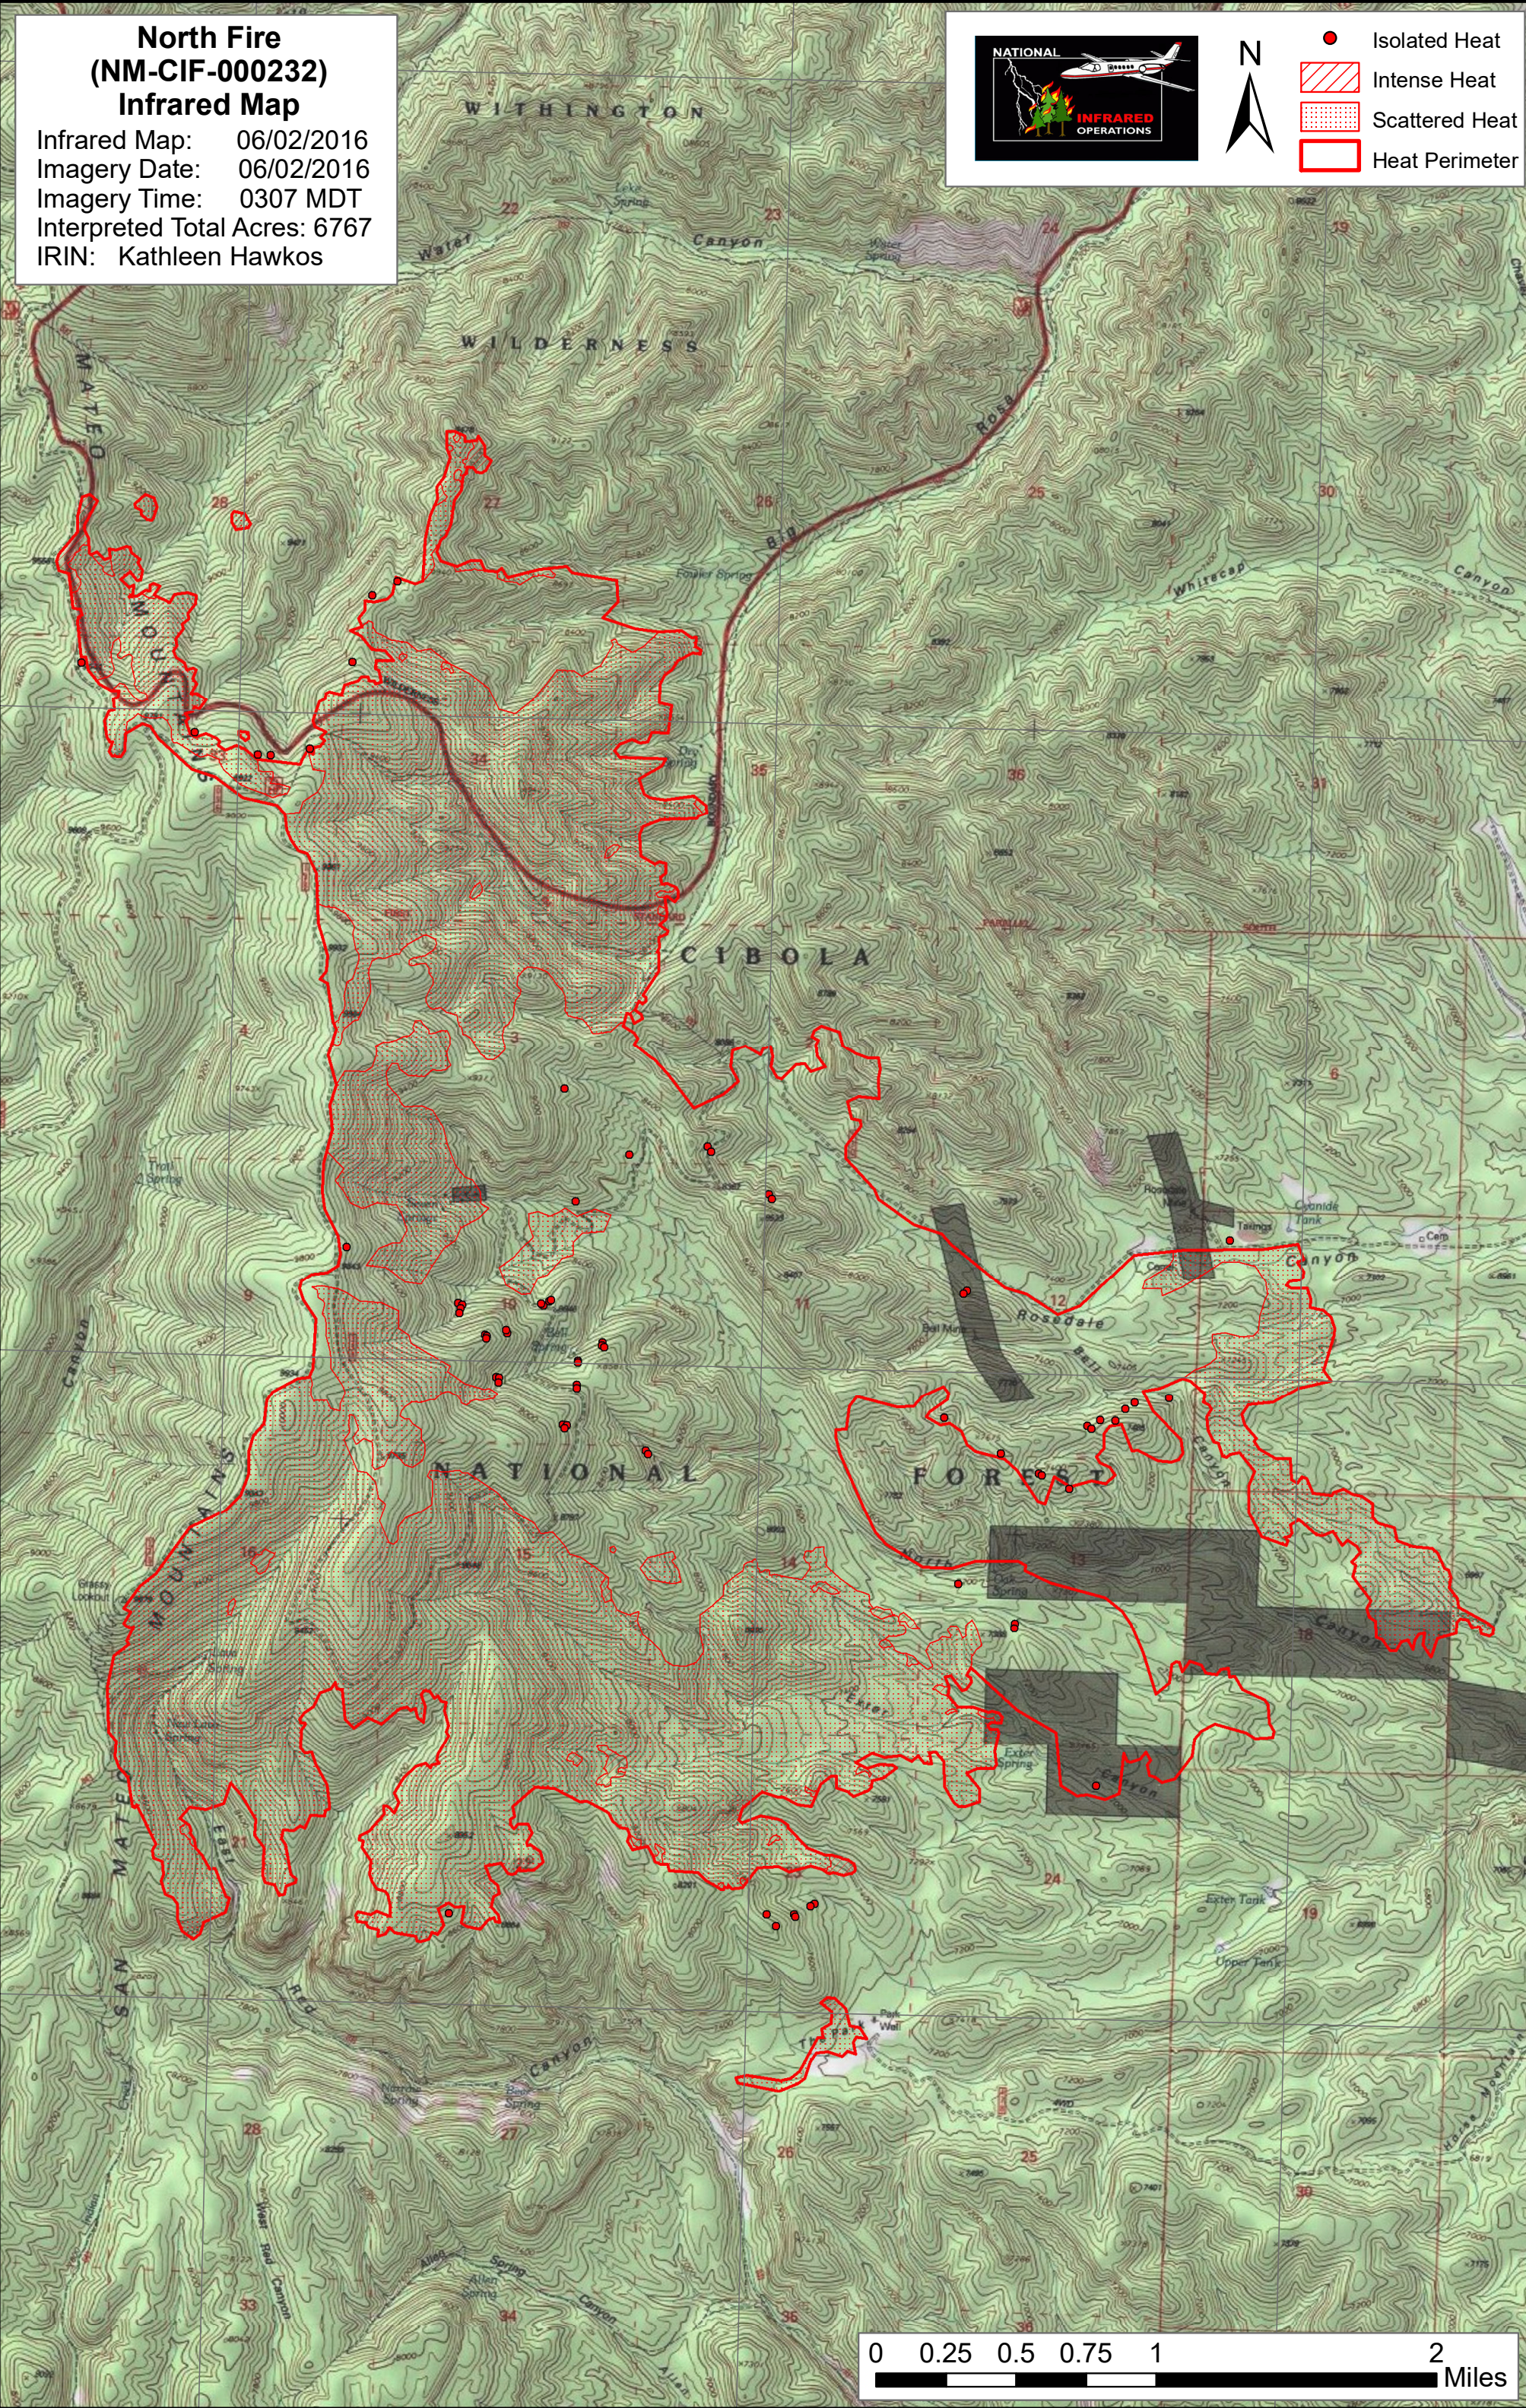

107°28'0"W

107°26'0"W

107°24'0"W

33°52'0"N

33°52'0"N

33°50'0"N

33°50'0"N

33°48'0"N

33°48'0"N

33°46'0"N

33°46'0"N

North Fire (NM-CIF-000232) Infrared Map

Infrared Map: 06/02/2016
Imagery Date: 06/02/2016
Imagery Time: 0307 MDT
Interpreted Total Acres: 6767
IRIN: Kathleen Hawkos

- Isolated Heat
- Intense Heat
- Scattered Heat
- Heat Perimeter

107°28'0"W

107°26'0"W

107°24'0"W