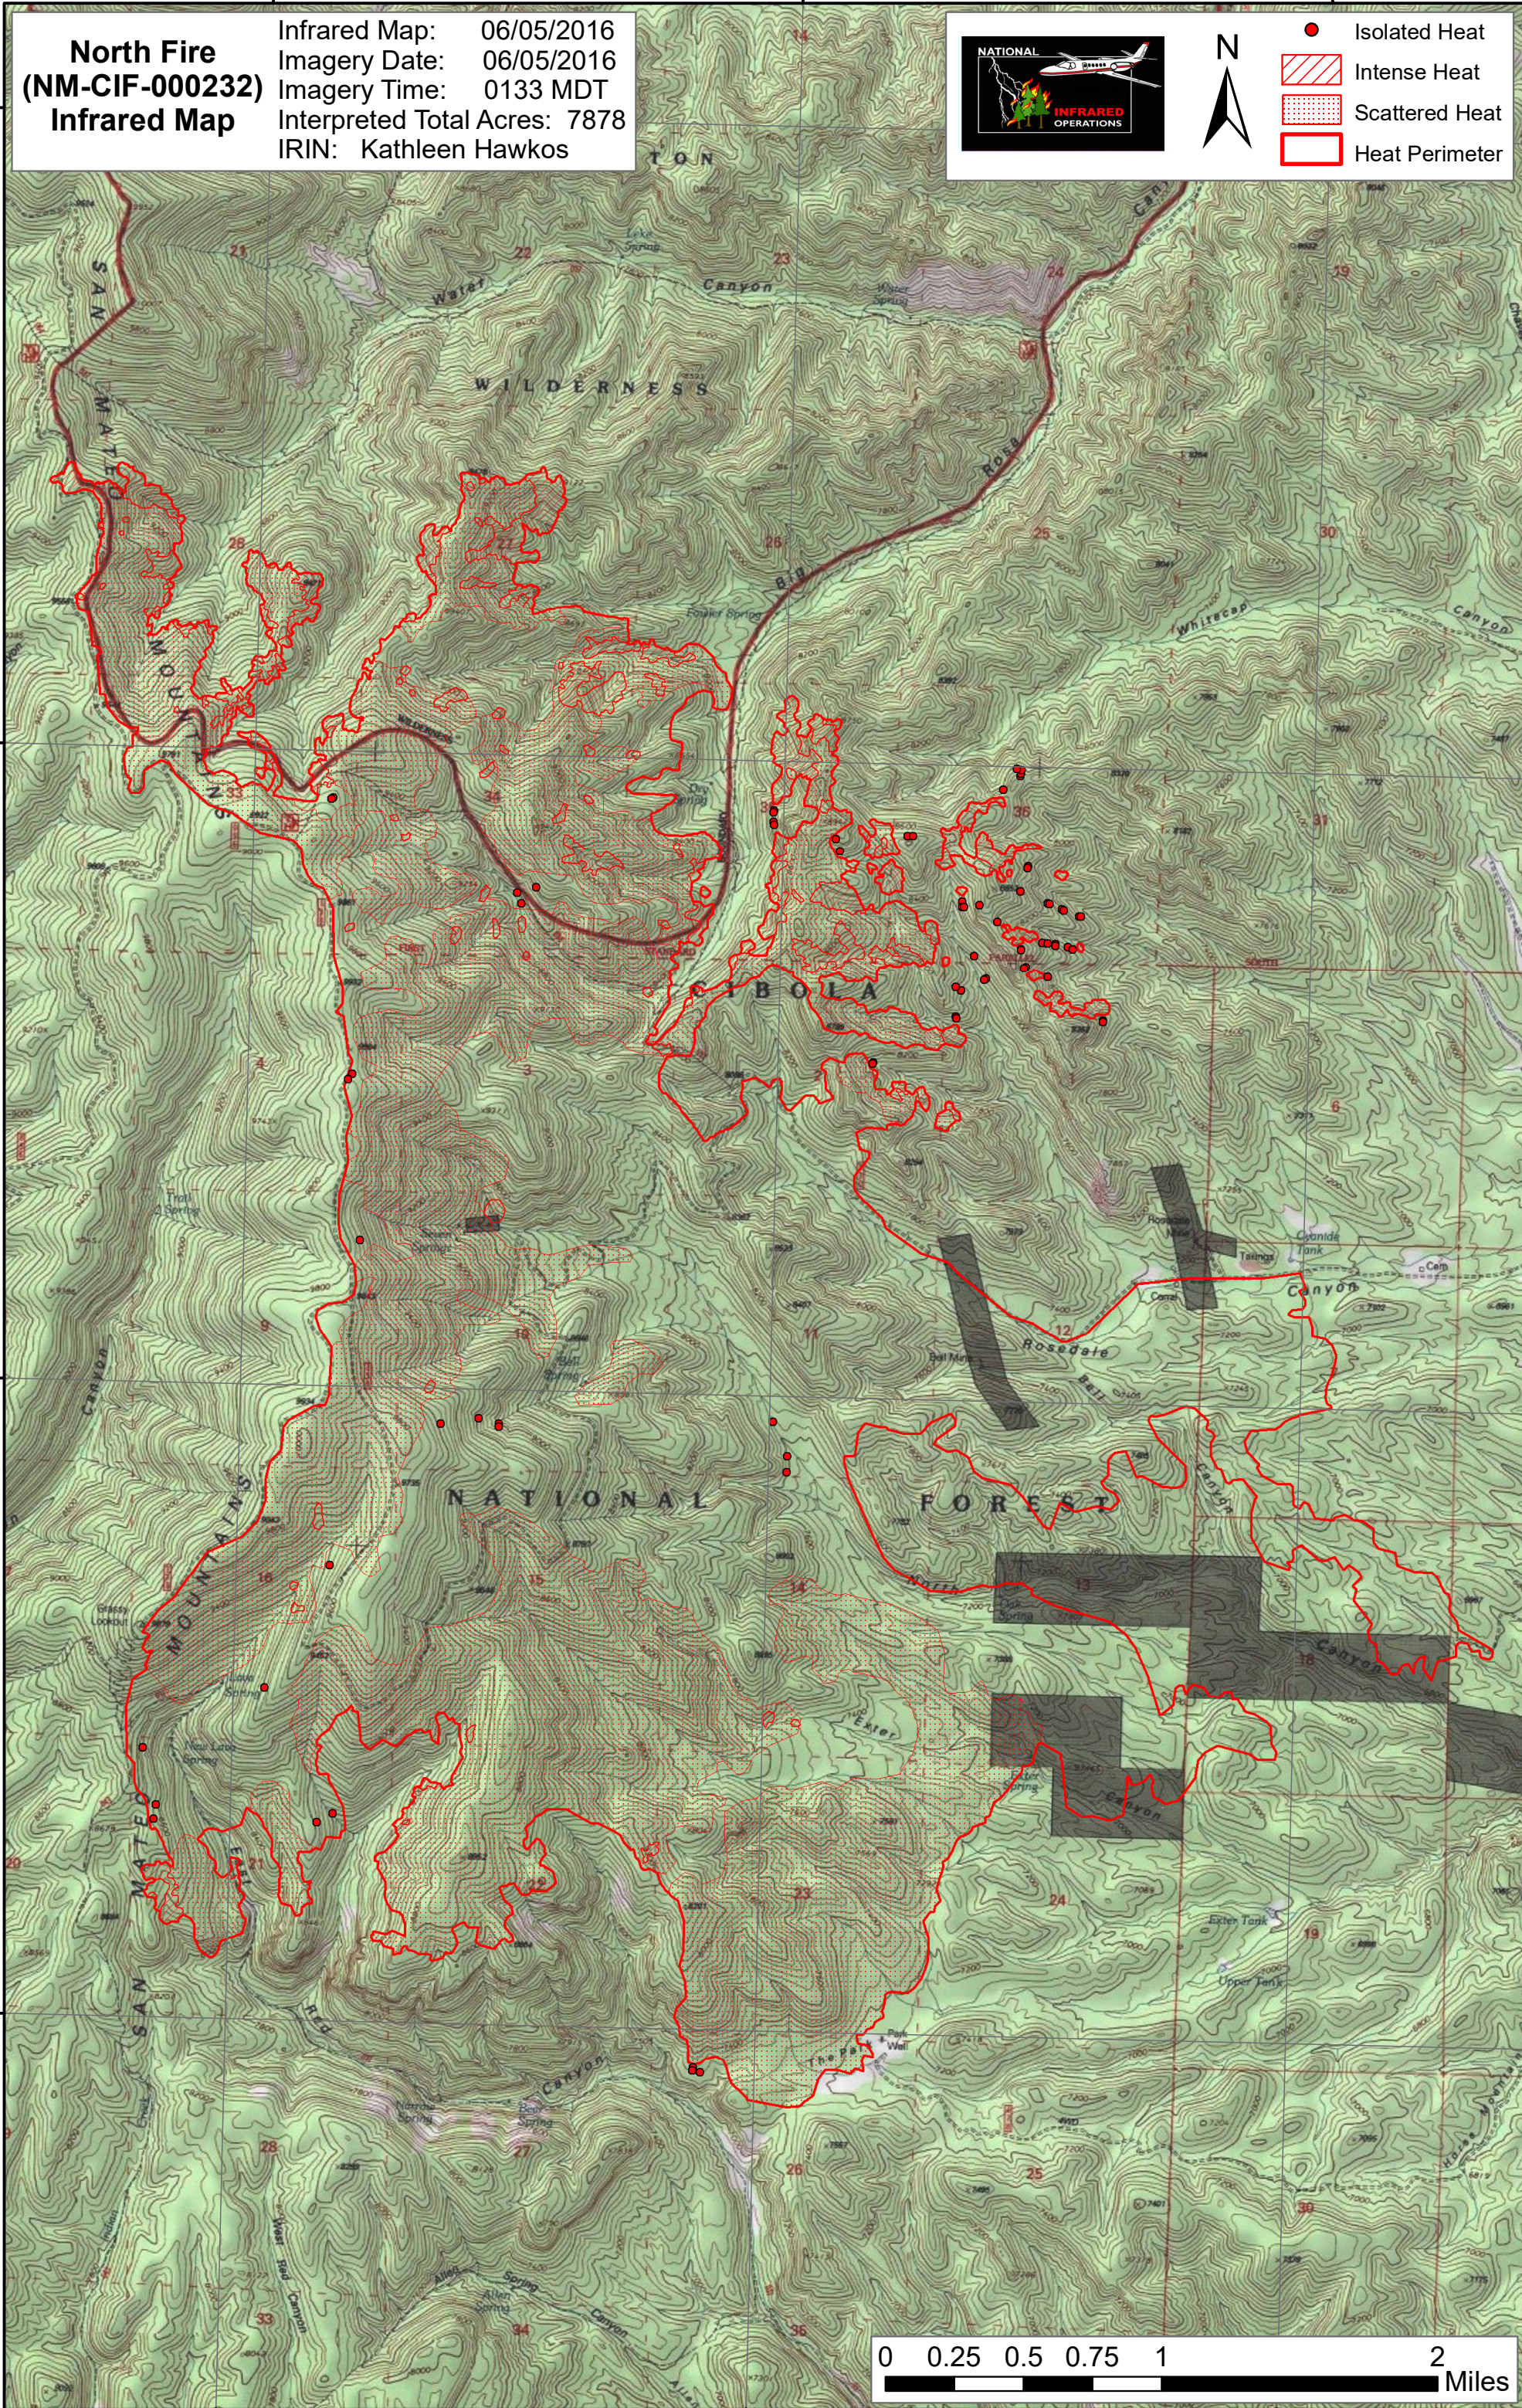

107°28'0"W

107°26'0"W

107°24'0"W

North Fire (NM-CIF-000232) Infrared Map

Infrared Map: 06/05/2016
Imagery Date: 06/05/2016
Imagery Time: 0133 MDT
Interpreted Total Acres: 7878
IRIN: Kathleen Hawkos

- Isolated Heat
- Intense Heat
- Scattered Heat
- Heat Perimeter

33°52'0"N
33°50'0"N
33°48'0"N
33°46'0"N

33°52'0"N
33°50'0"N
33°48'0"N
33°46'0"N

107°28'0"W

107°26'0"W

107°24'0"W