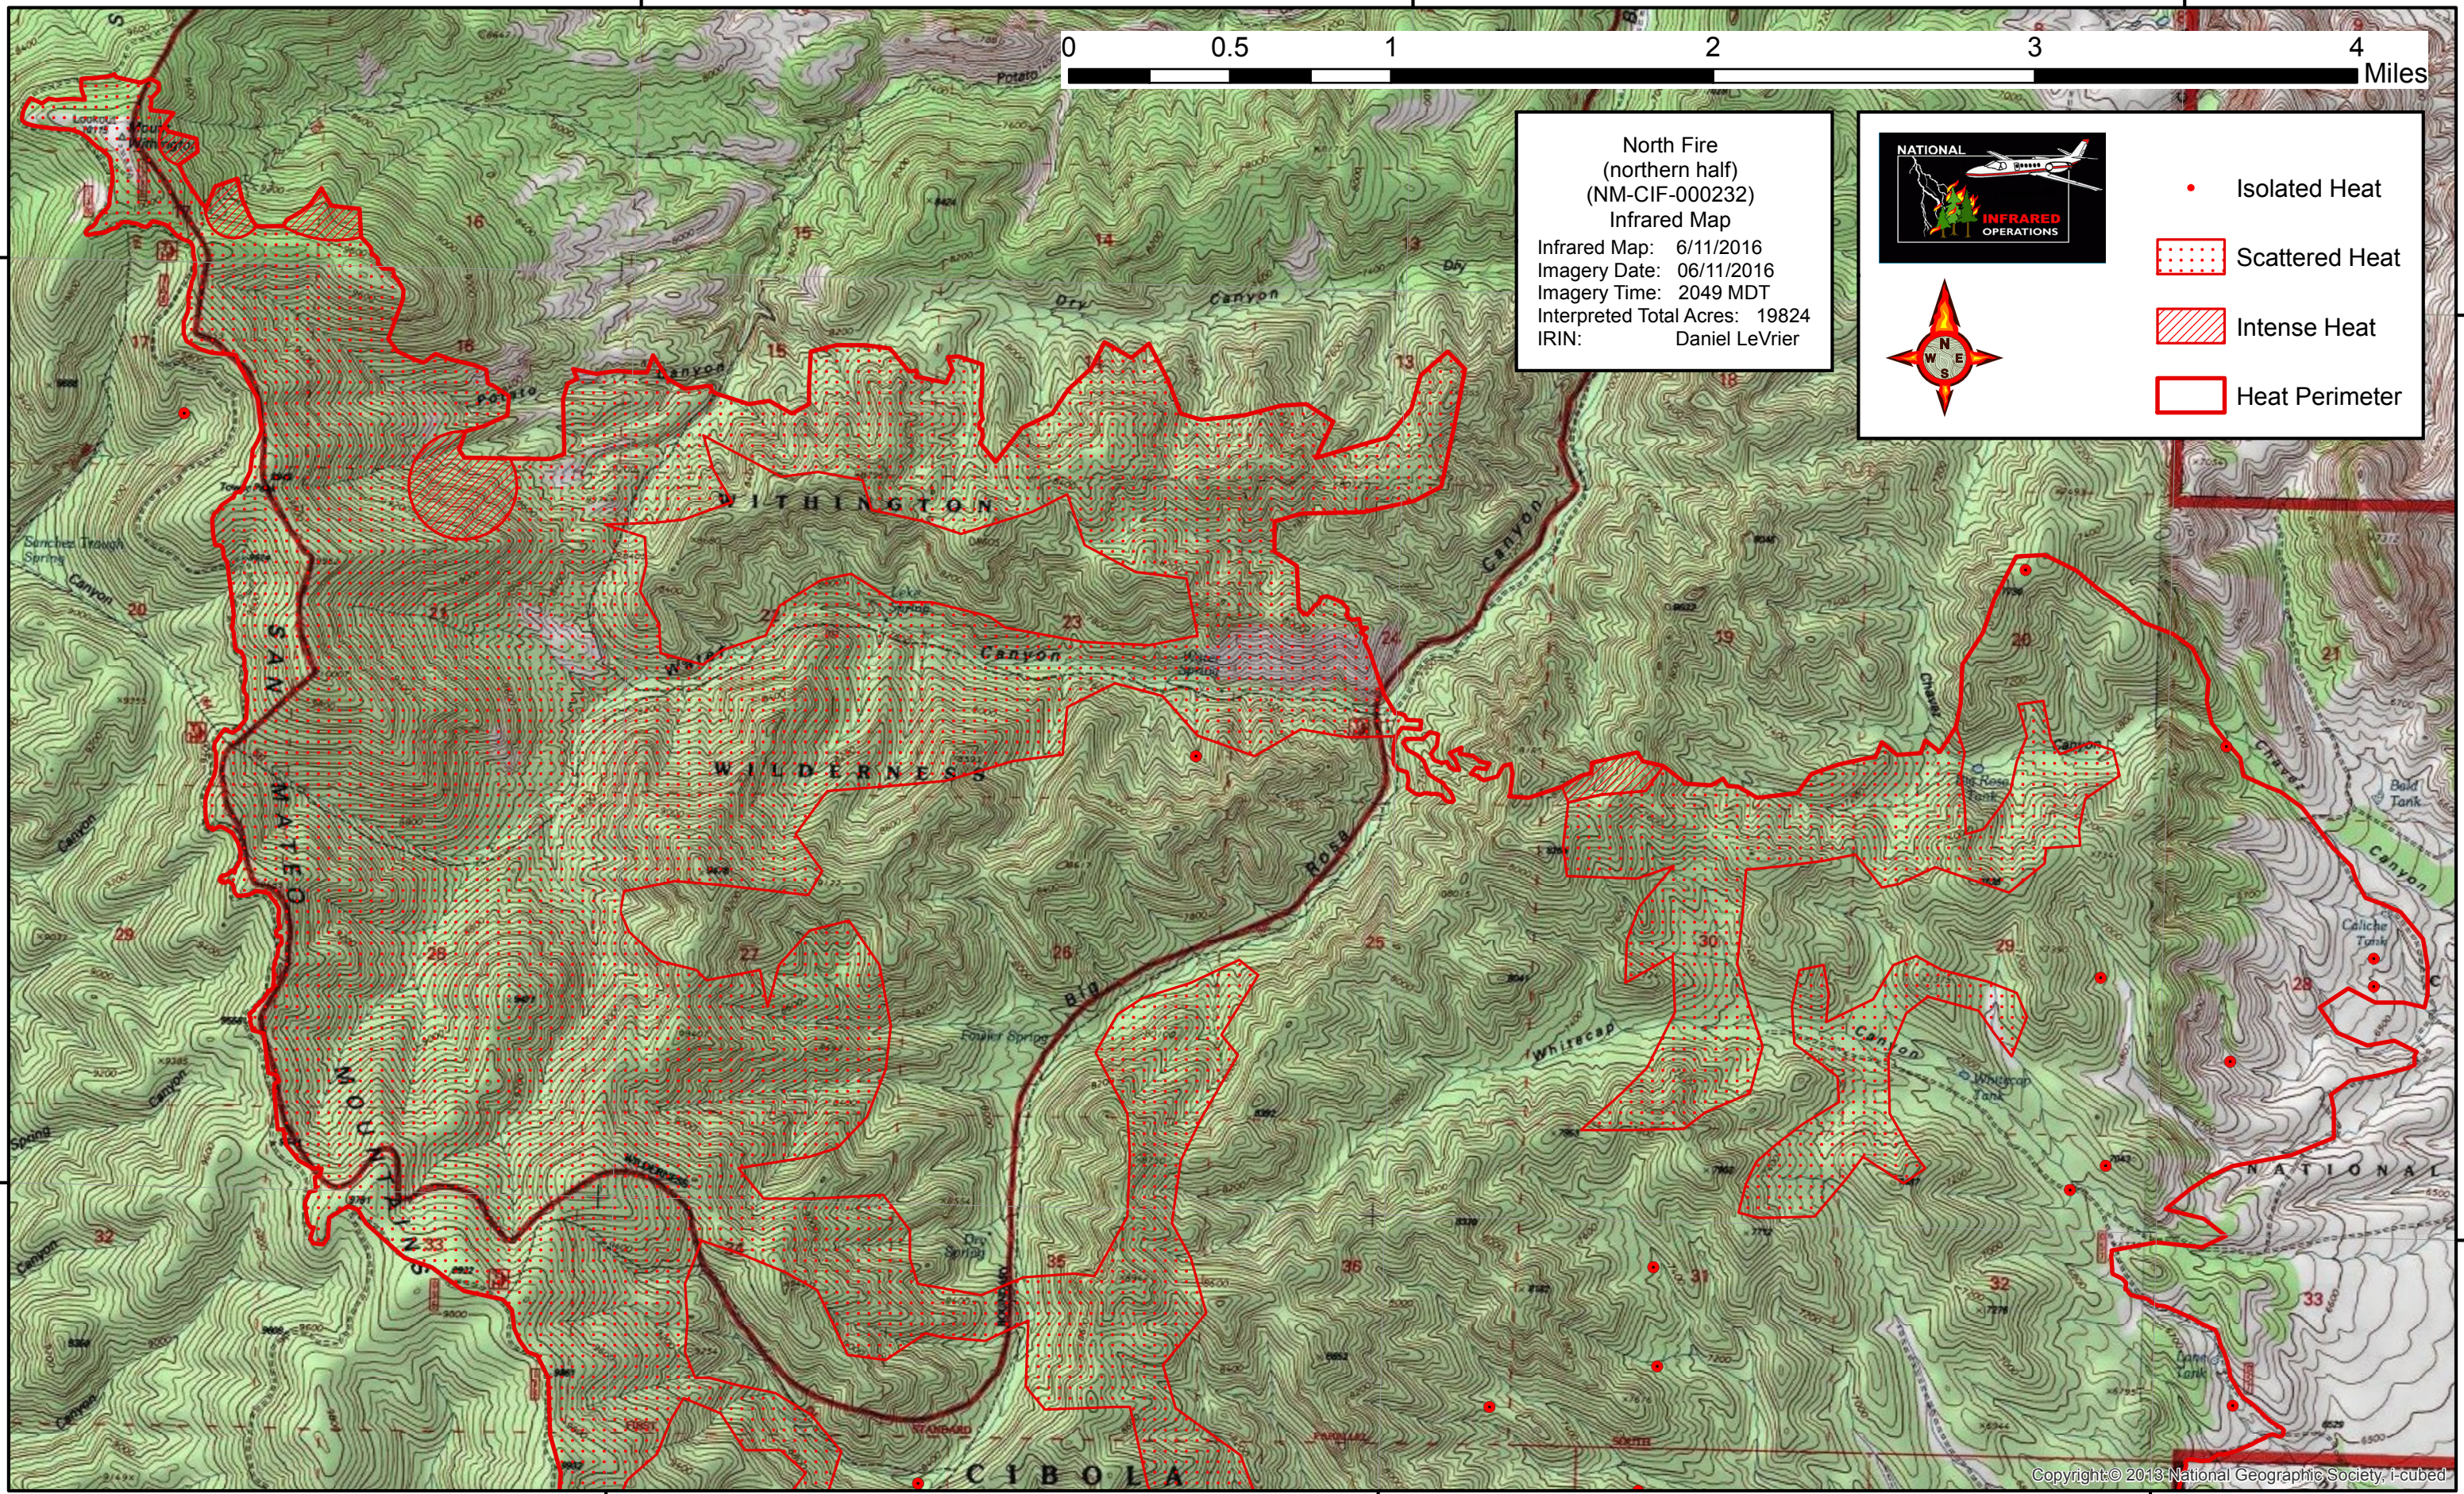

107°27'30"W

107°25'0"W

107°22'30"W

North Fire
(northern half)
(NM-CIF-000232)
Infrared Map

Infrared Map: 6/11/2016
Imagery Date: 06/11/2016
Imagery Time: 2049 MDT
Interpreted Total Acres: 19824
IRIN: Daniel LeVrier

- Isolated Heat
- Scattered Heat
- Intense Heat
- Heat Perimeter

33°52'30"N

33°52'30"N

33°50'0"N

33°50'0"N

107°27'30"W

107°25'0"W

107°22'30"W