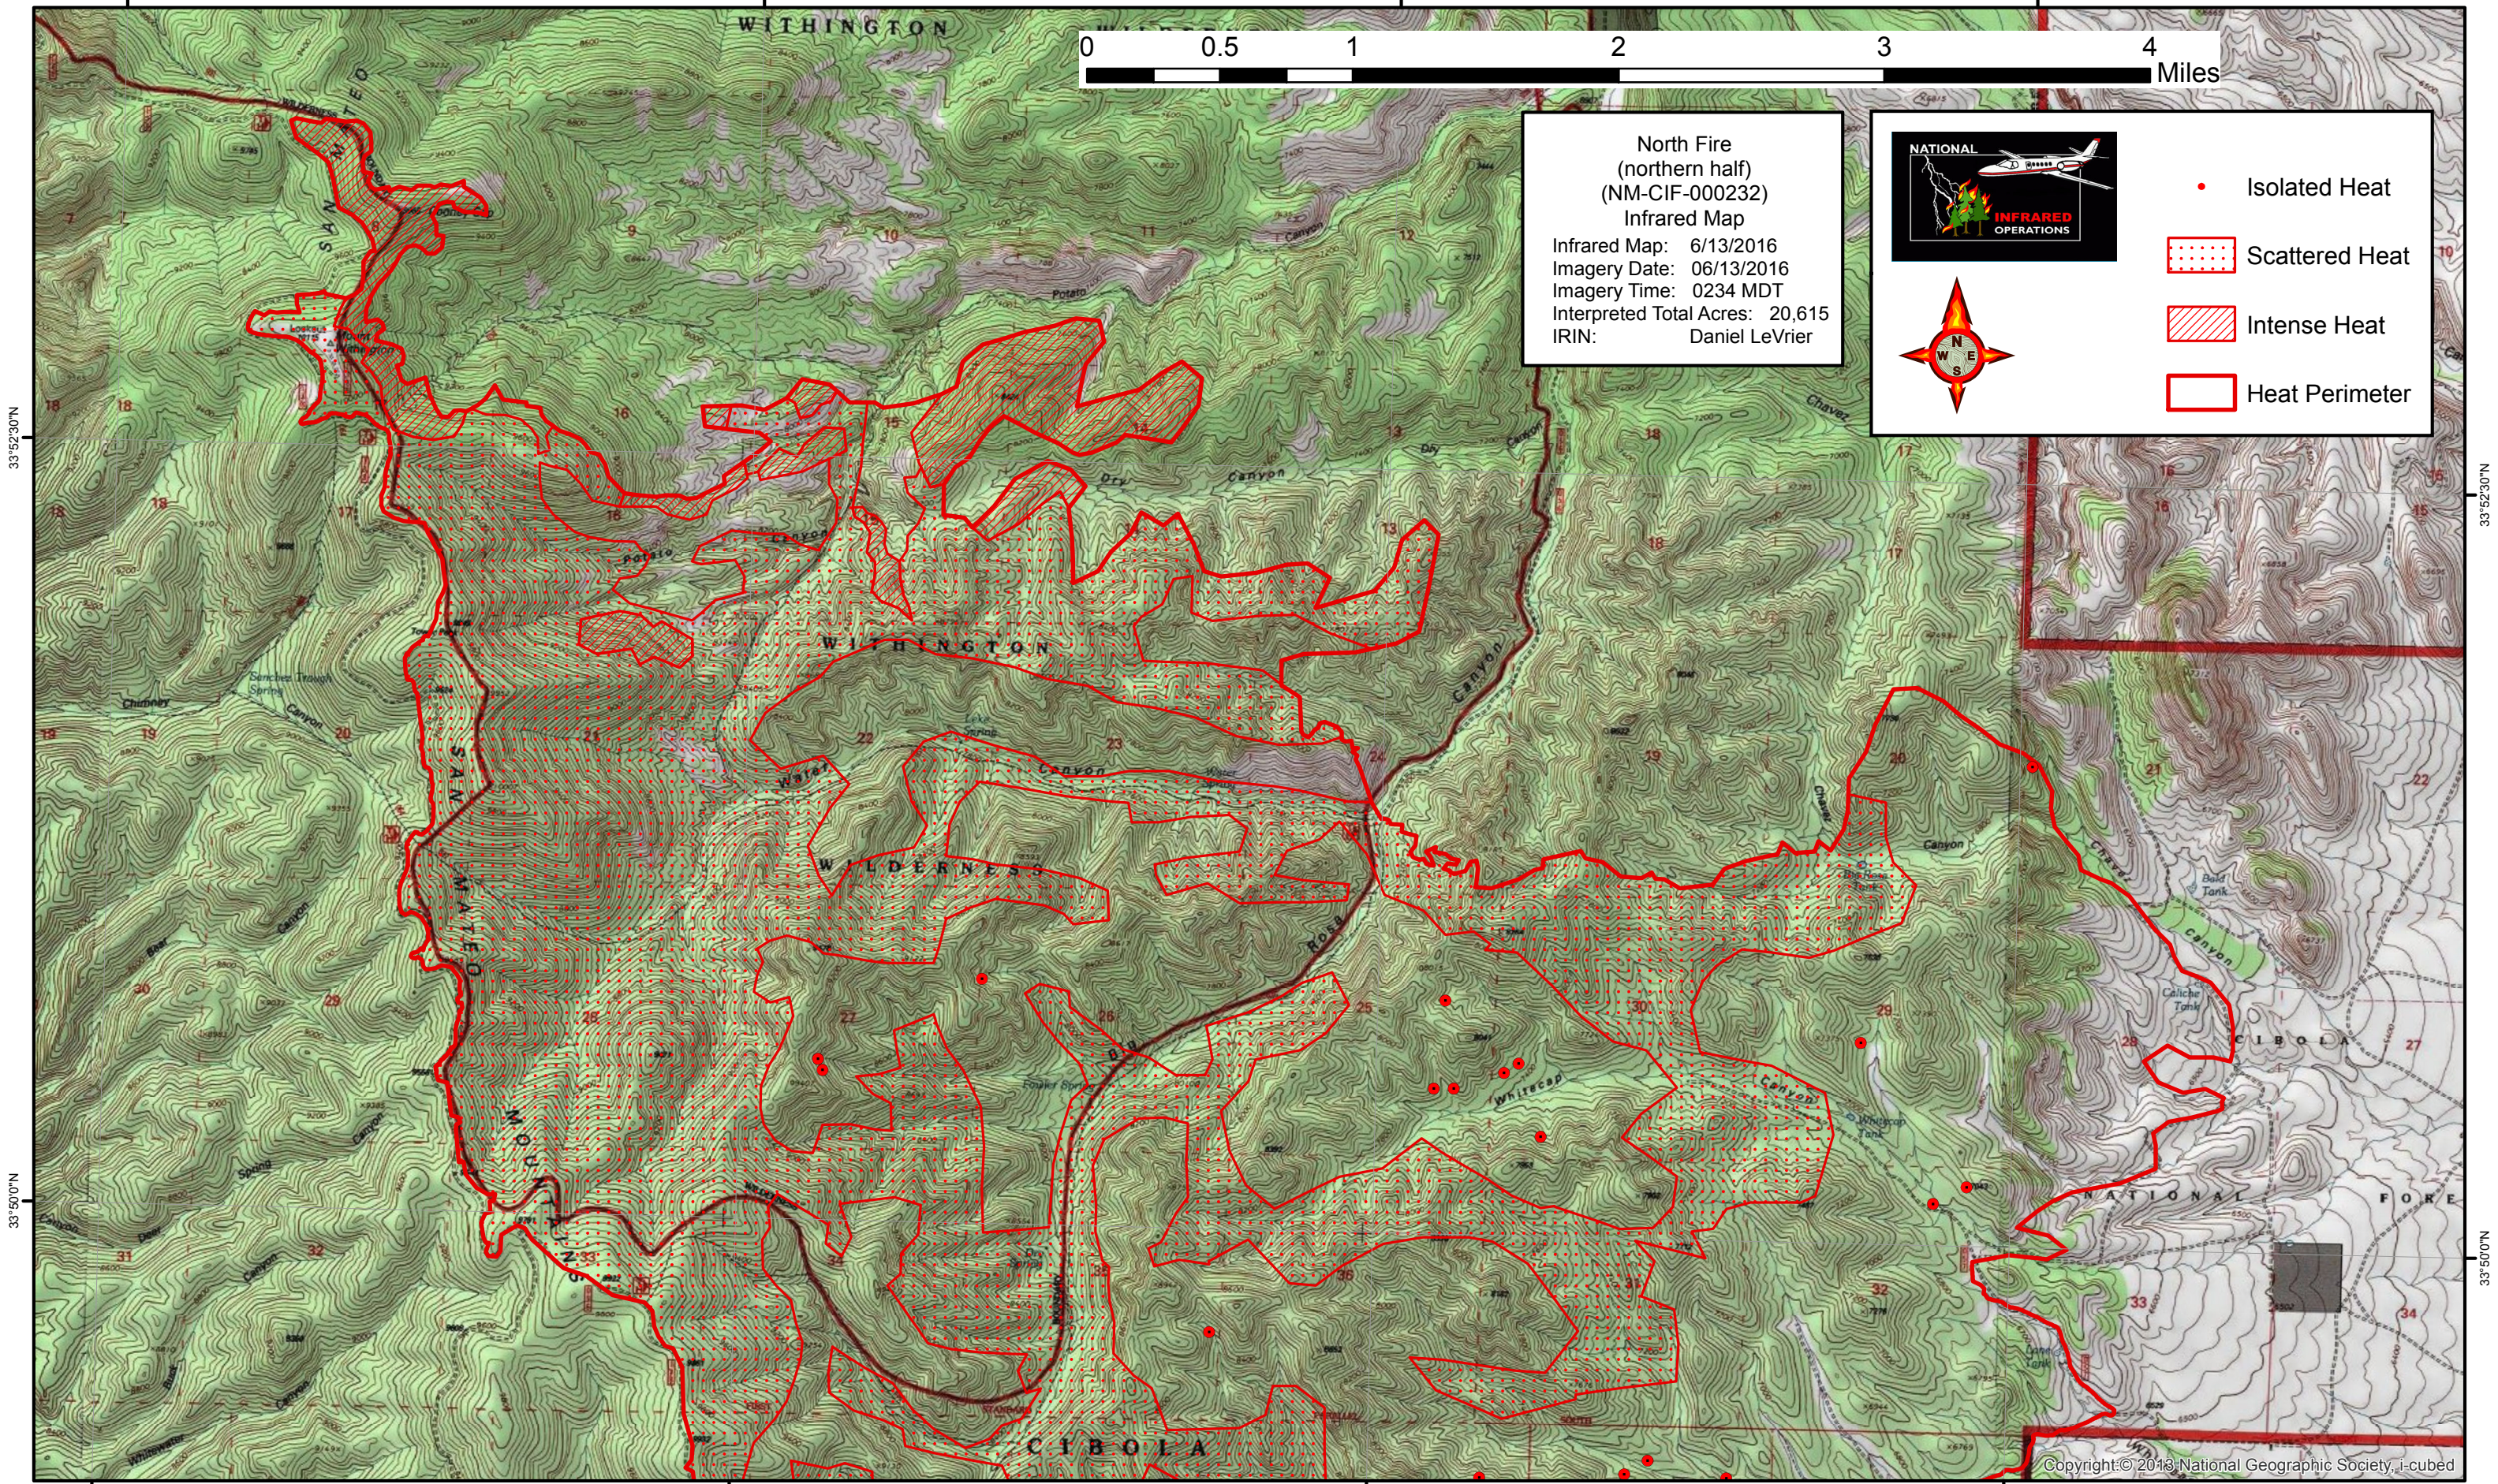

107°30'0"W 107°27'30"W 107°25'0"W 107°22'30"W

North Fire
(northern half)
(NM-CIF-000232)
Infrared Map
Infrared Map: 6/13/2016
Imagery Date: 06/13/2016
Imagery Time: 0234 MDT
Interpreted Total Acres: 20,615
IRIN: Daniel LeVrier

- Isolated Heat
- Scattered Heat
- Intense Heat
- Heat Perimeter

33°52'30"N

33°50'0"N

33°52'30"N

33°50'0"N

107°30'0"W 107°27'30"W 107°25'0"W 107°22'30"W