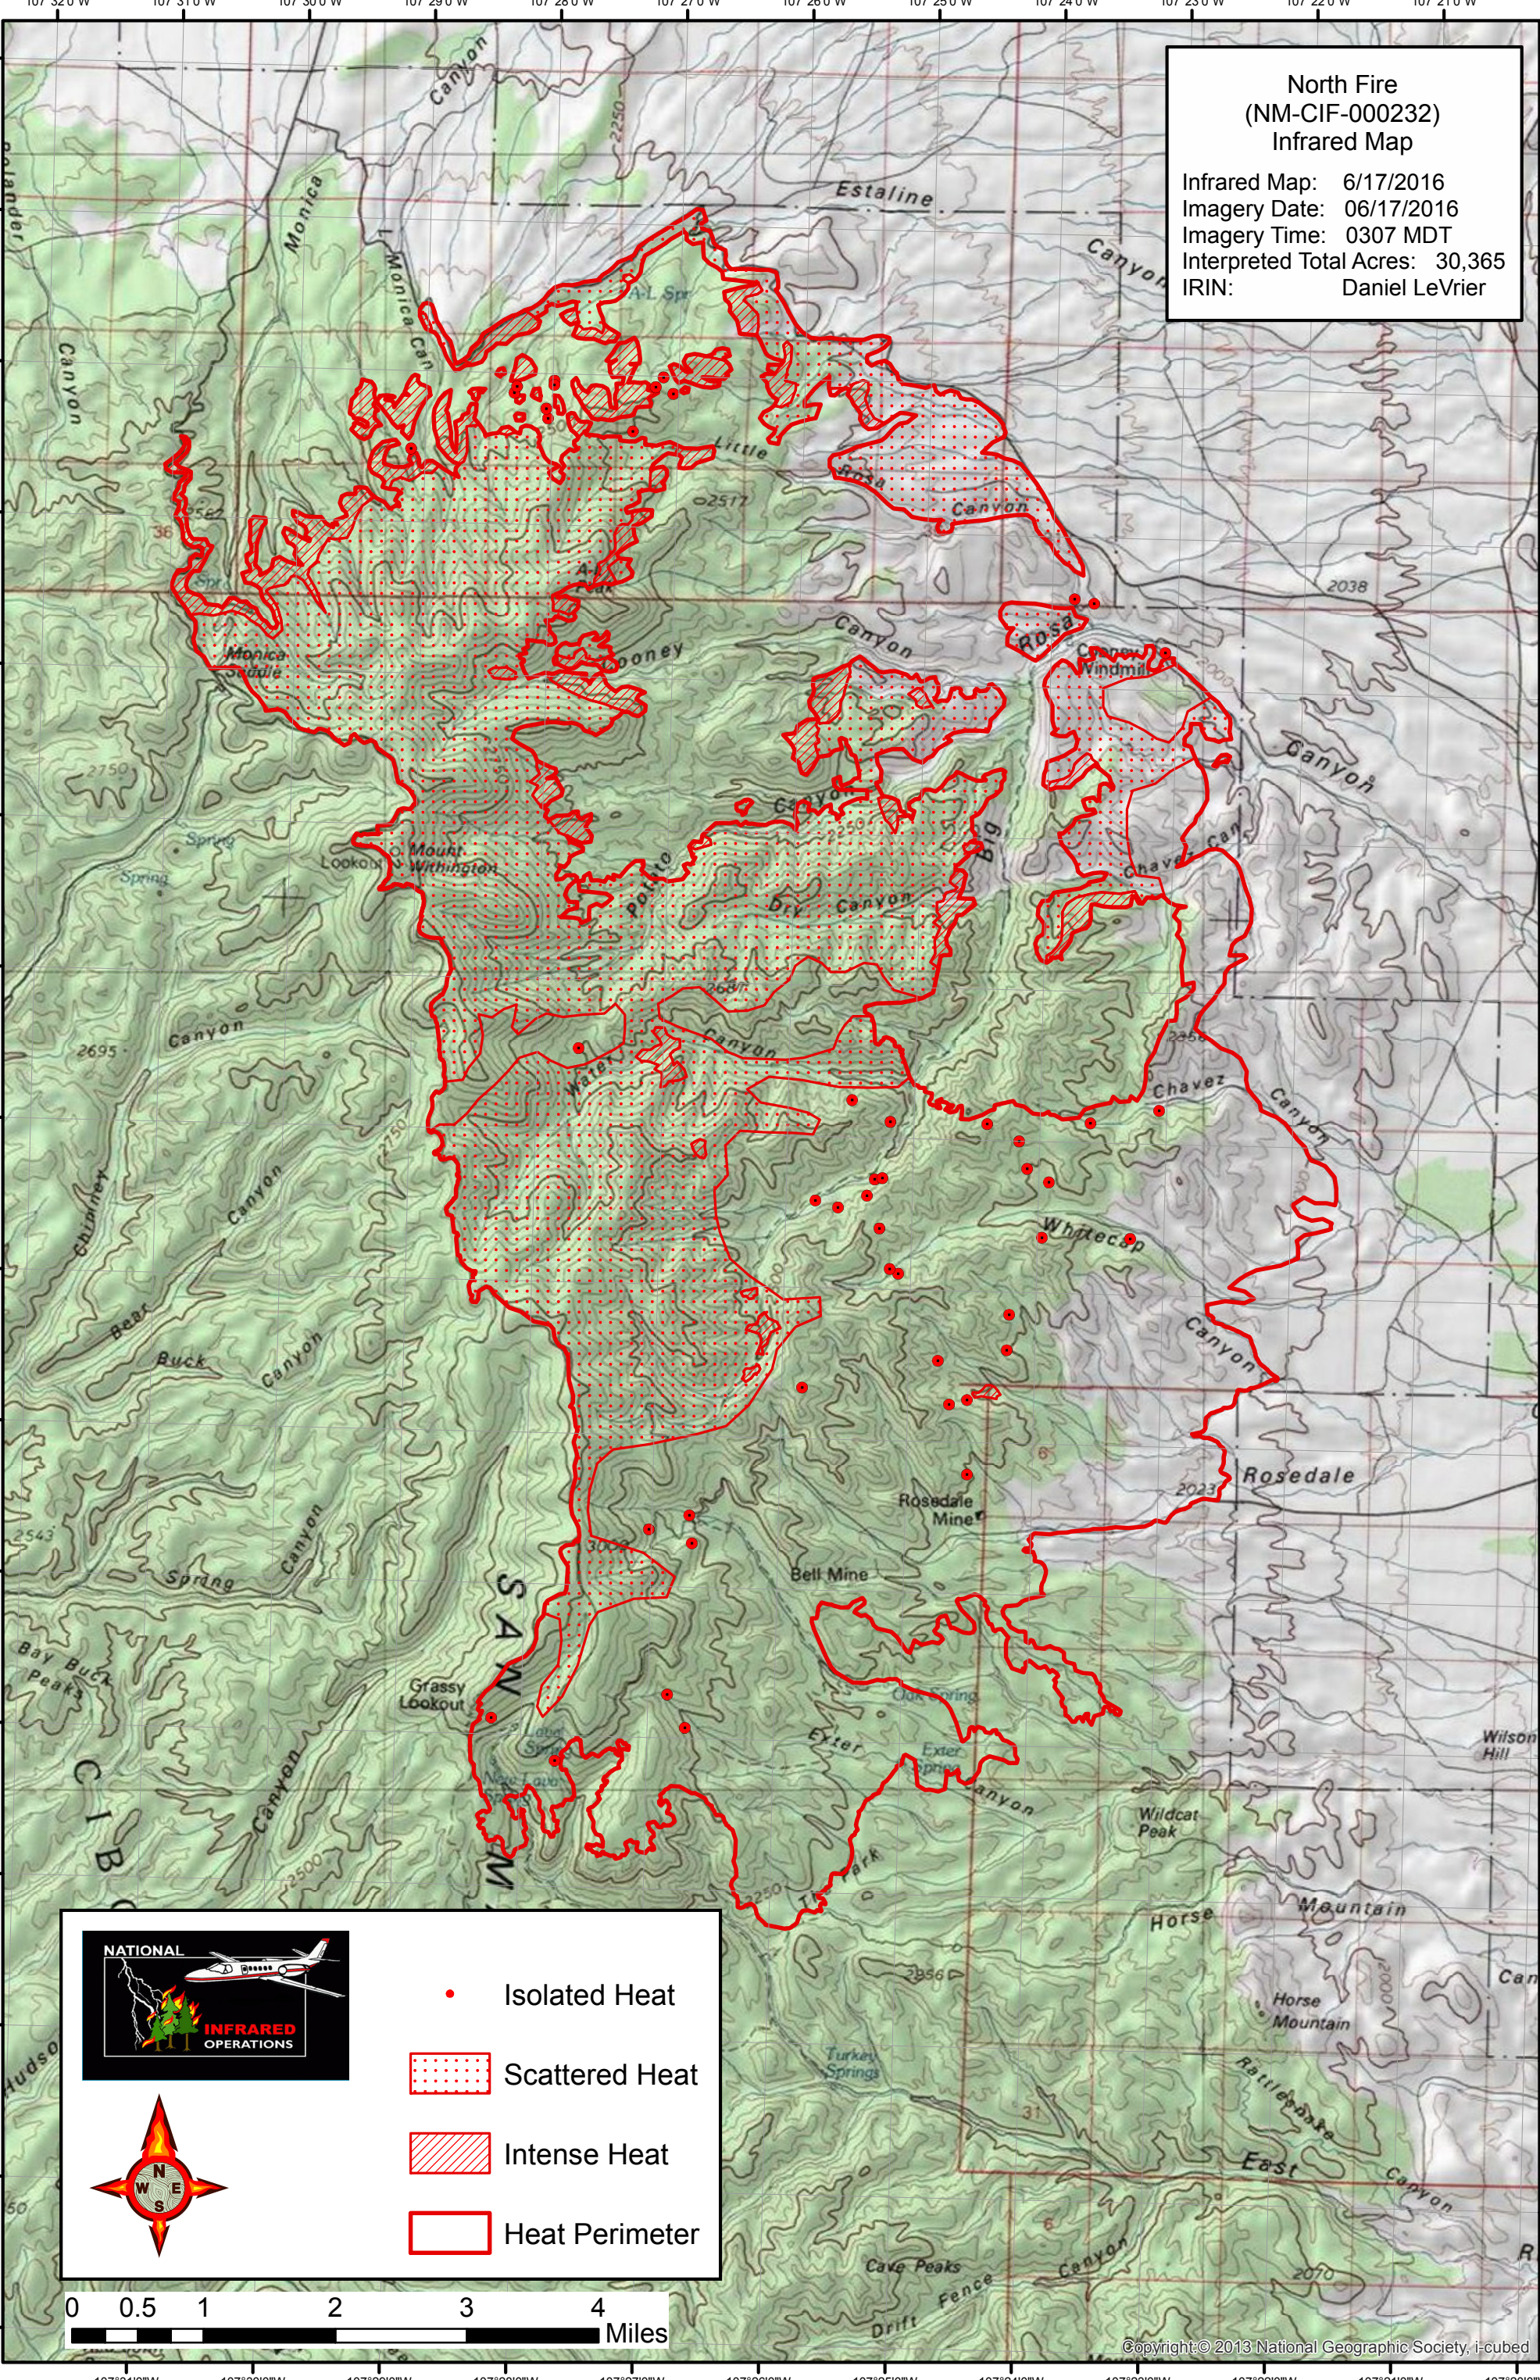

**North Fire**  
 (NM-CIF-000232)  
**Infrared Map**  
 Infrared Map: 6/17/2016  
 Imagery Date: 06/17/2016  
 Imagery Time: 0307 MDT  
 Interpreted Total Acres: 30,365  
 IRIN: Daniel LeVrier

**NATIONAL**  
**INFRARED**  
**OPERATIONS**

- Isolated Heat
- ▨ Scattered Heat
- ▨ Intense Heat
- ▭ Heat Perimeter