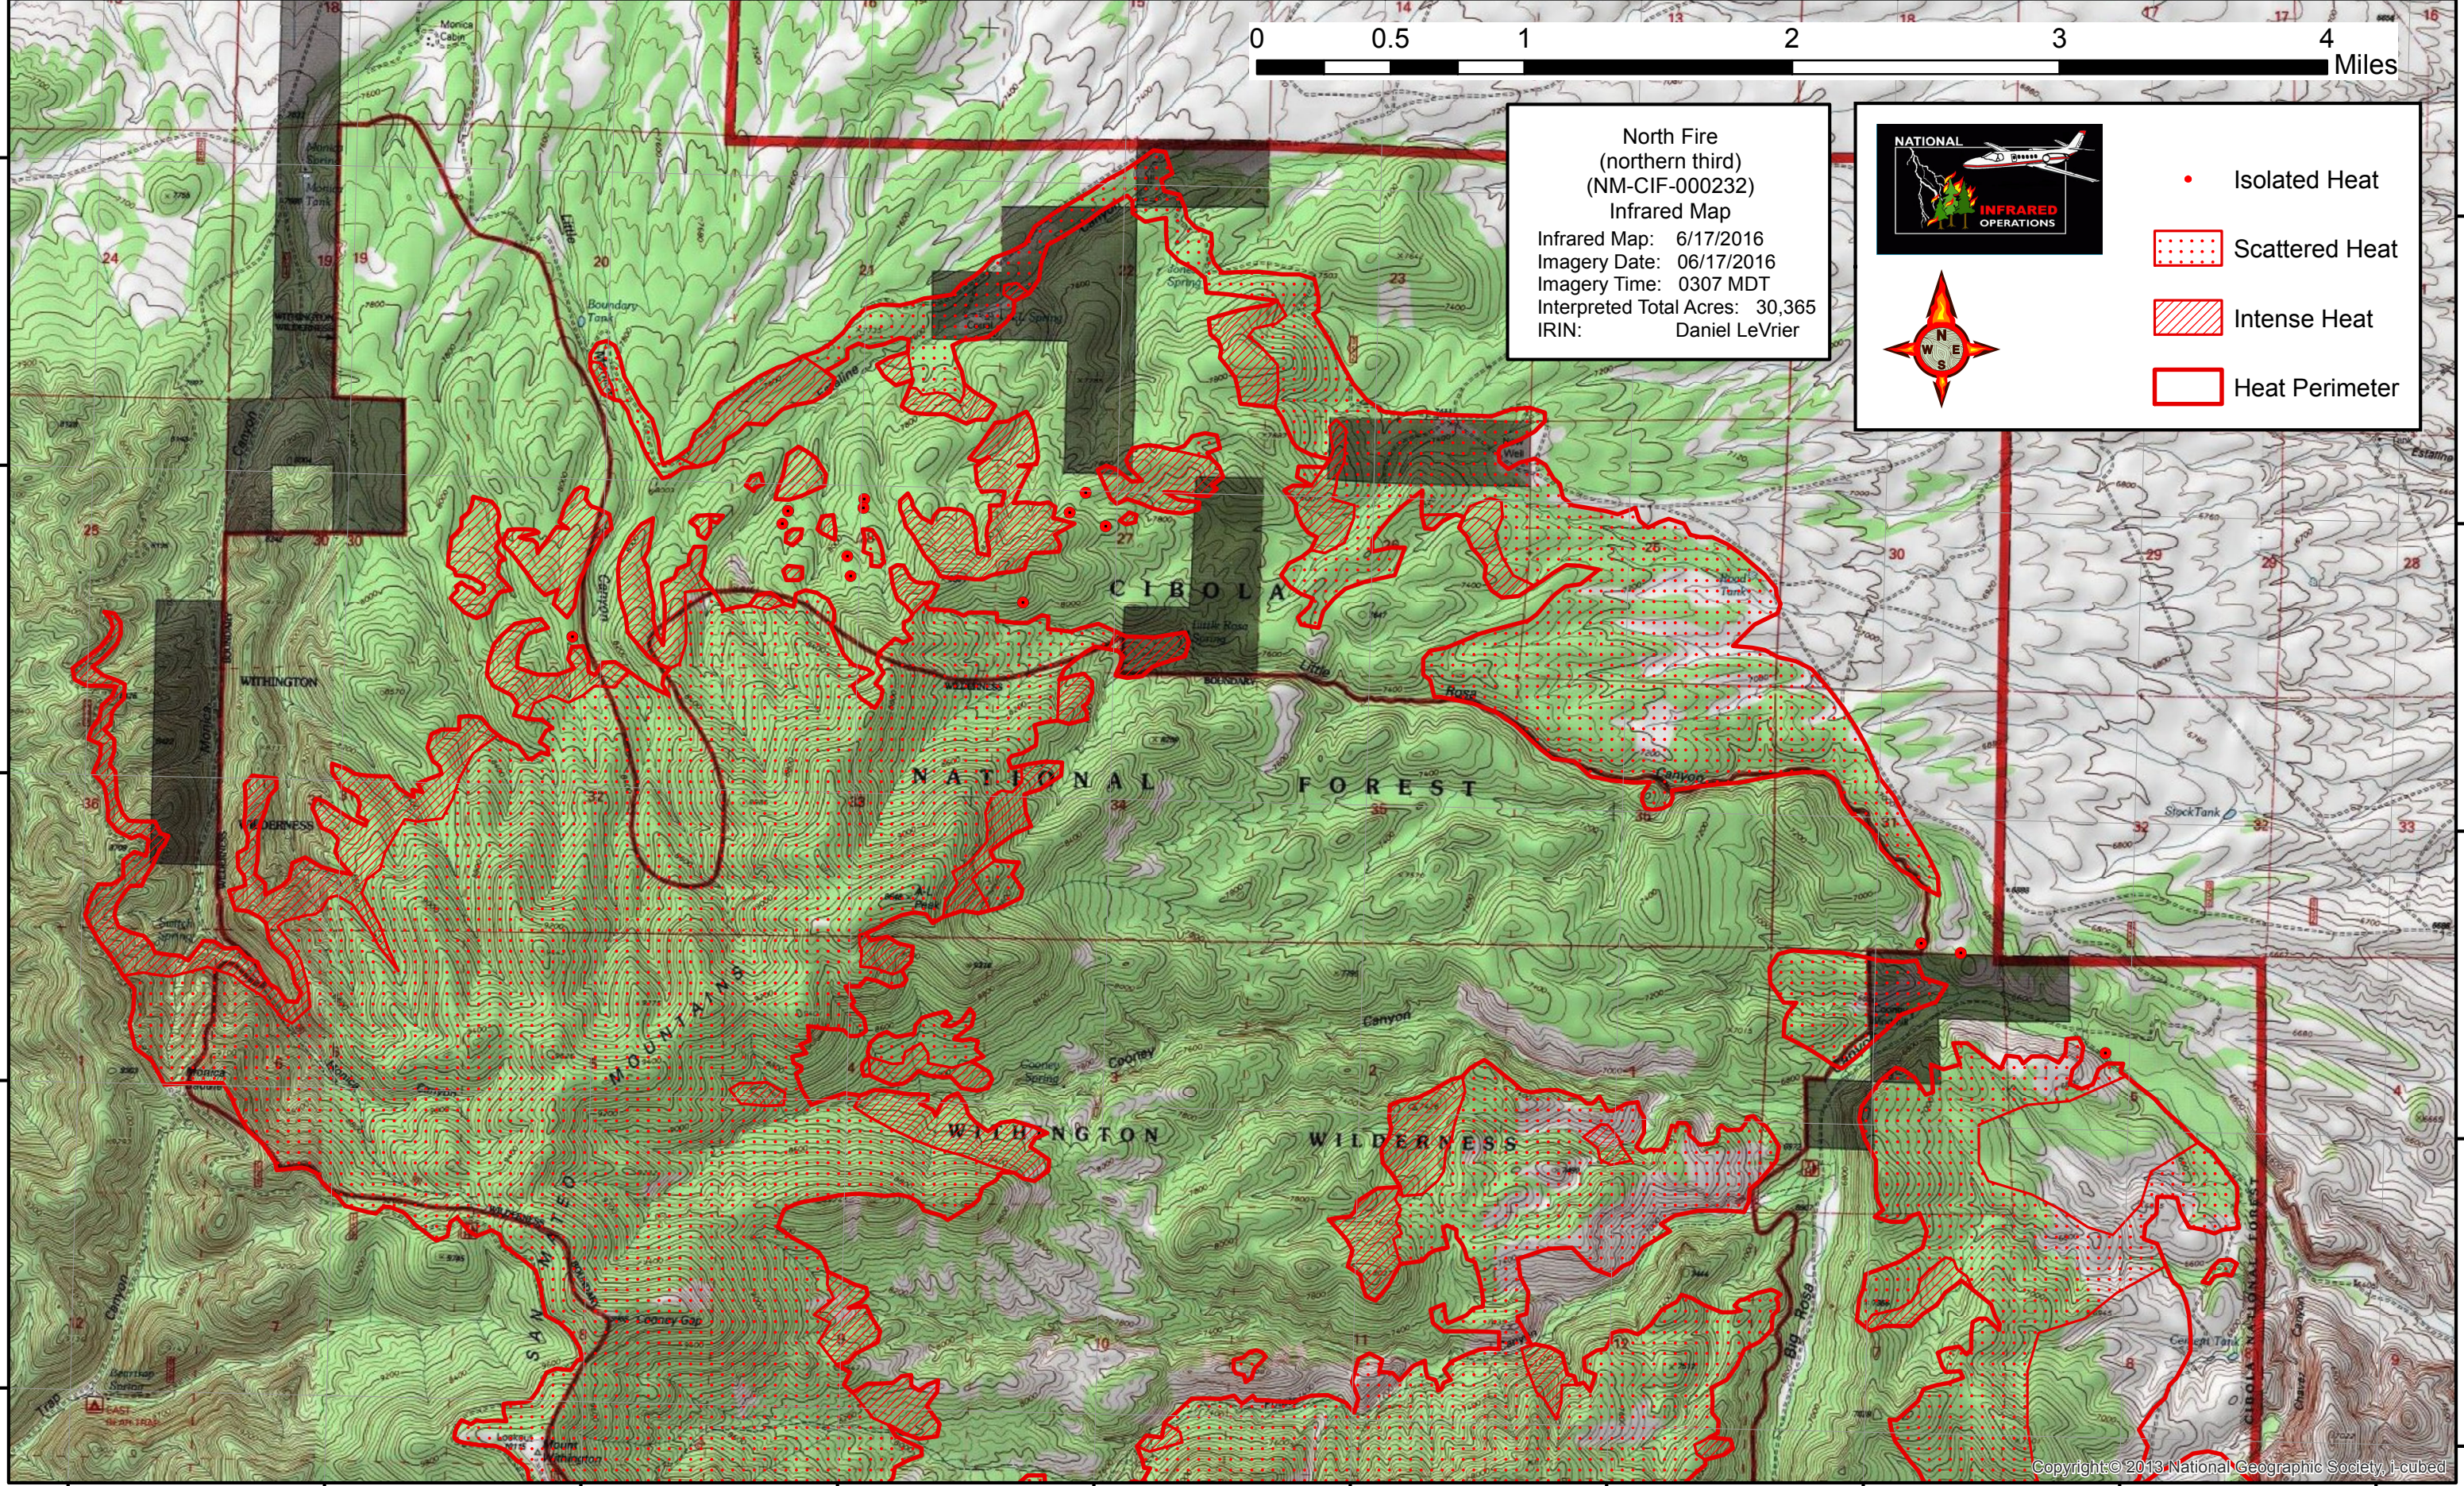

107°31'0"W 107°30'0"W 107°29'0"W 107°28'0"W 107°27'0"W 107°26'0"W 107°25'0"W 107°24'0"W 107°23'0"W 107°22'0"W

33°57'0"N  
33°56'0"N  
33°55'0"N  
33°54'0"N  
33°53'0"N

33°57'0"N  
33°56'0"N  
33°55'0"N  
33°54'0"N  
33°53'0"N

North Fire  
(northern third)  
(NM-CIF-000232)  
Infrared Map  
Infrared Map: 6/17/2016  
Imagery Date: 06/17/2016  
Imagery Time: 0307 MDT  
Interpreted Total Acres: 30,365  
IRIN: Daniel LeVrier

- Isolated Heat
- ▤ Scattered Heat
- ▨ Intense Heat
- ▭ Heat Perimeter

107°31'0"W 107°30'0"W 107°29'0"W 107°28'0"W 107°27'0"W 107°26'0"W 107°25'0"W 107°24'0"W 107°23'0"W 107°22'0"W