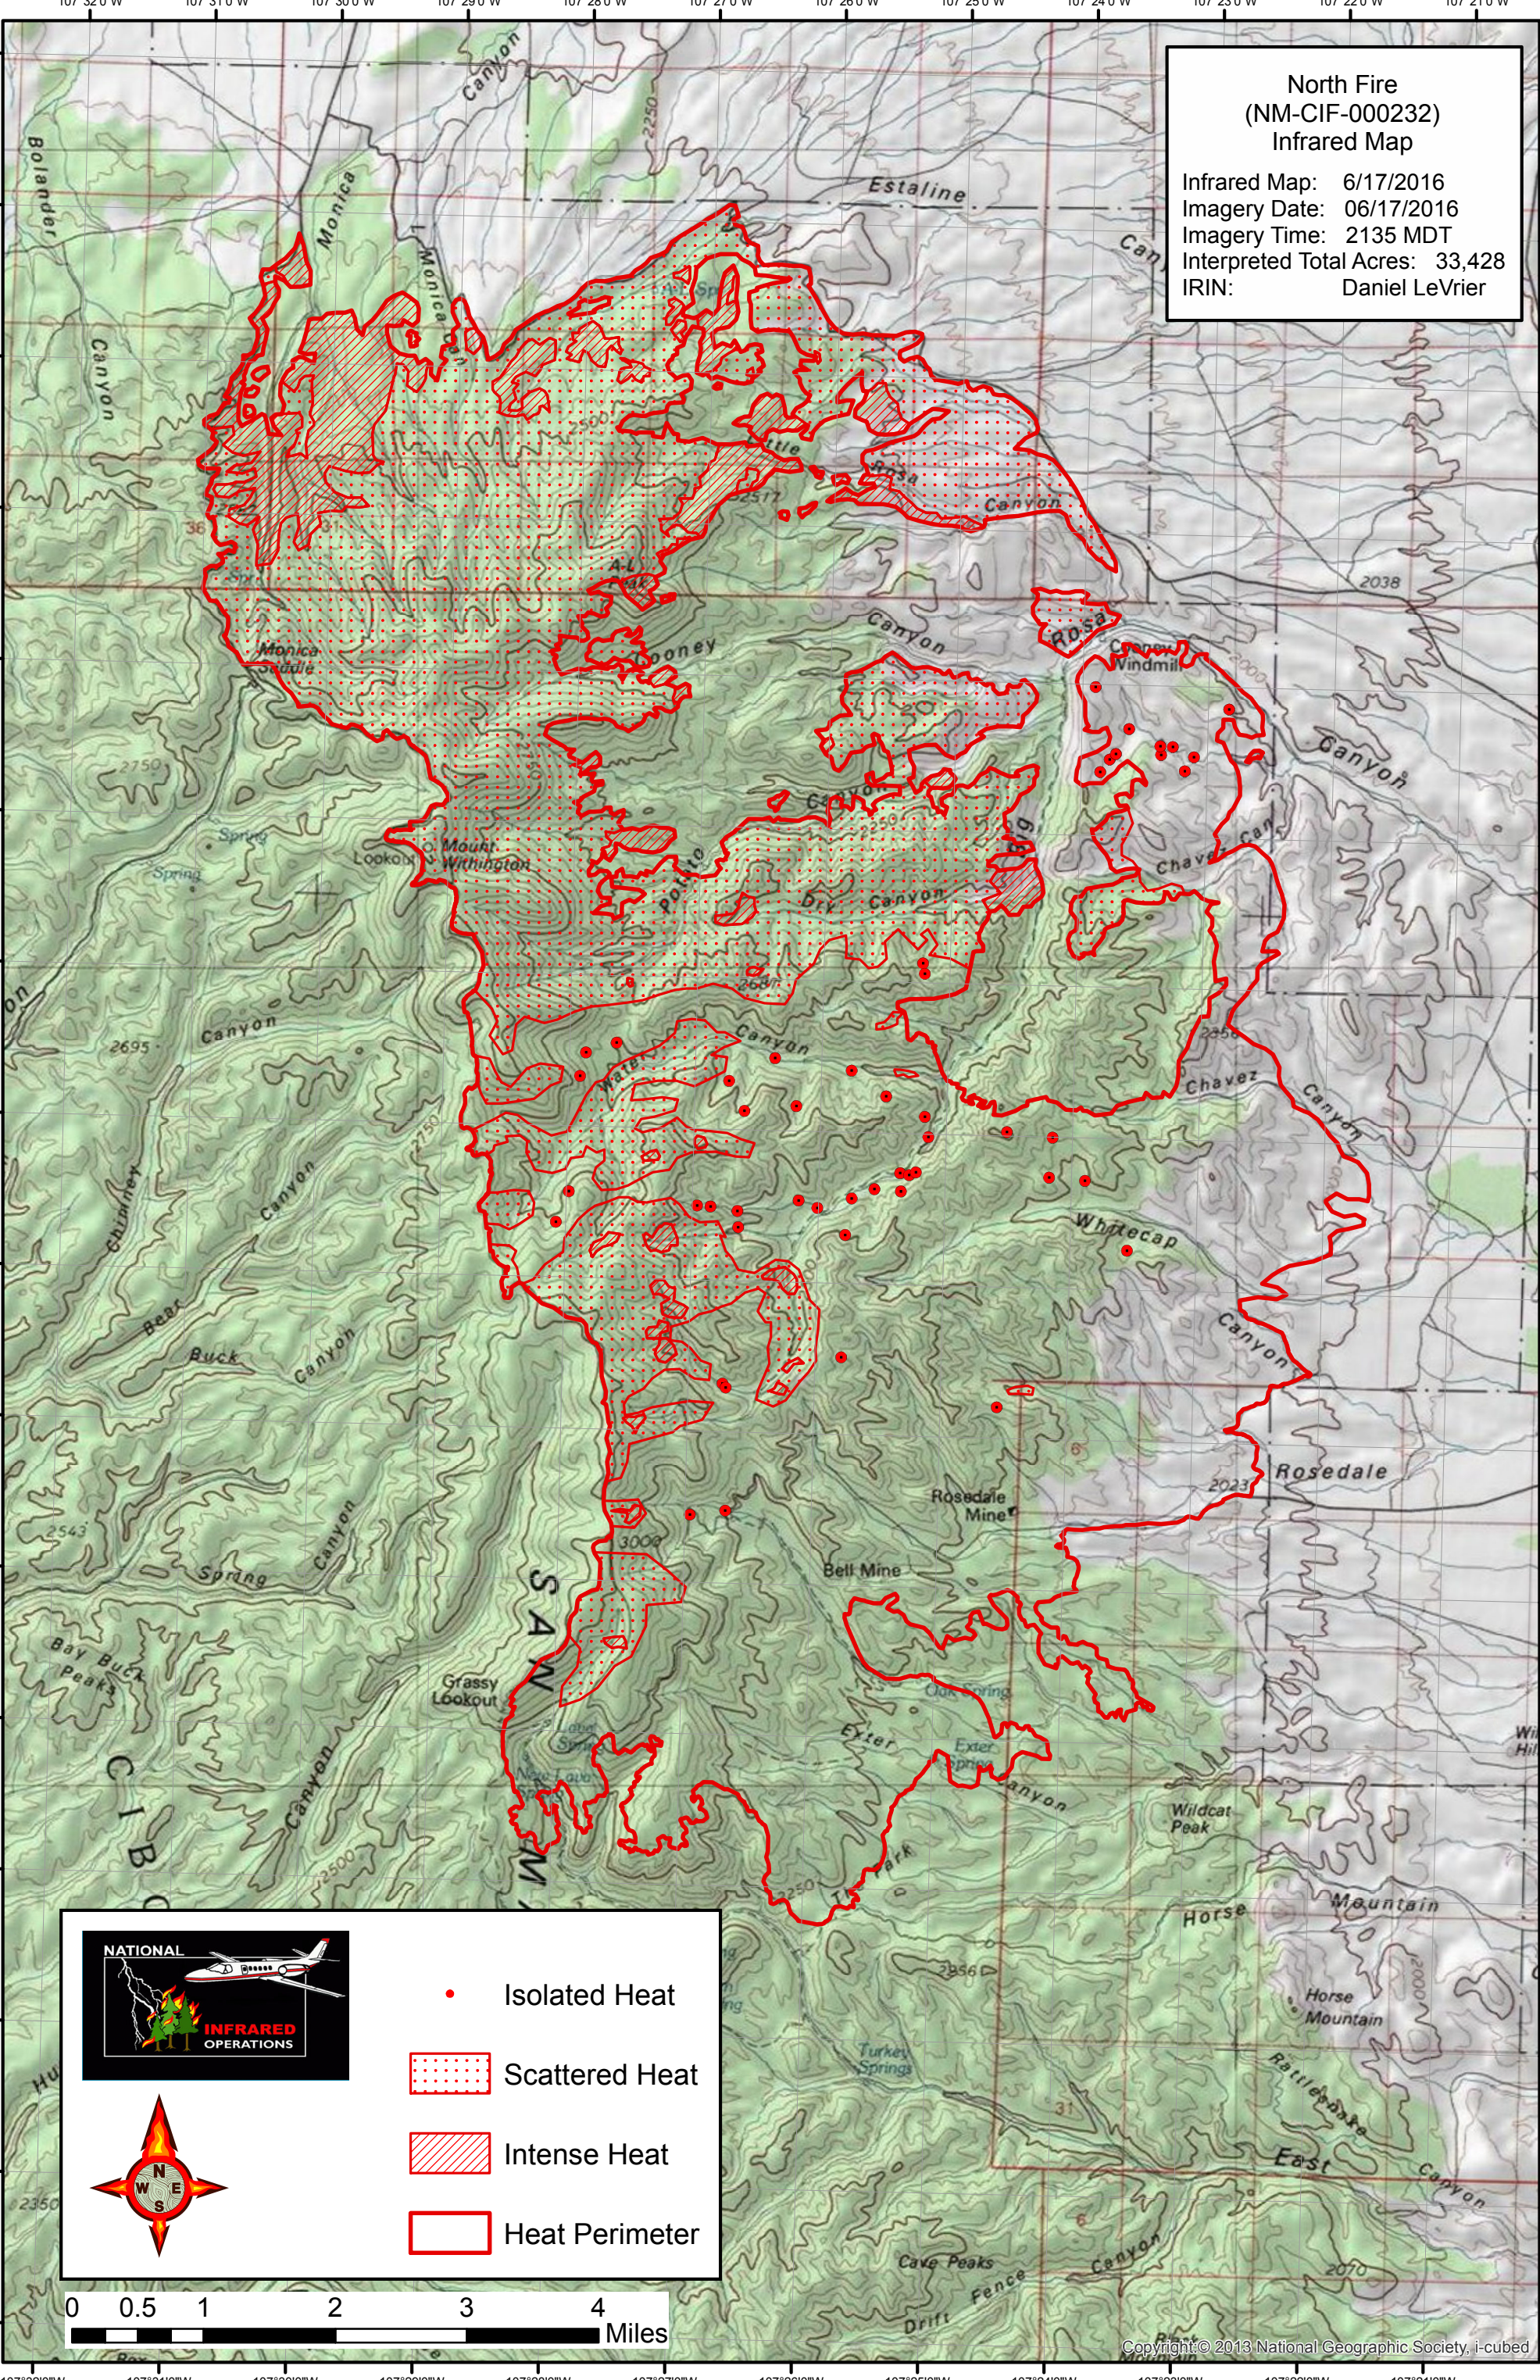

**North Fire
(NM-CIF-000232)
Infrared Map**

Infrared Map: 6/17/2016
 Imagery Date: 06/17/2016
 Imagery Time: 2135 MDT
 Interpreted Total Acres: 33,428
 IRIN: Daniel LeVrier

- Isolated Heat
- Scattered Heat
- Intense Heat
- Heat Perimeter