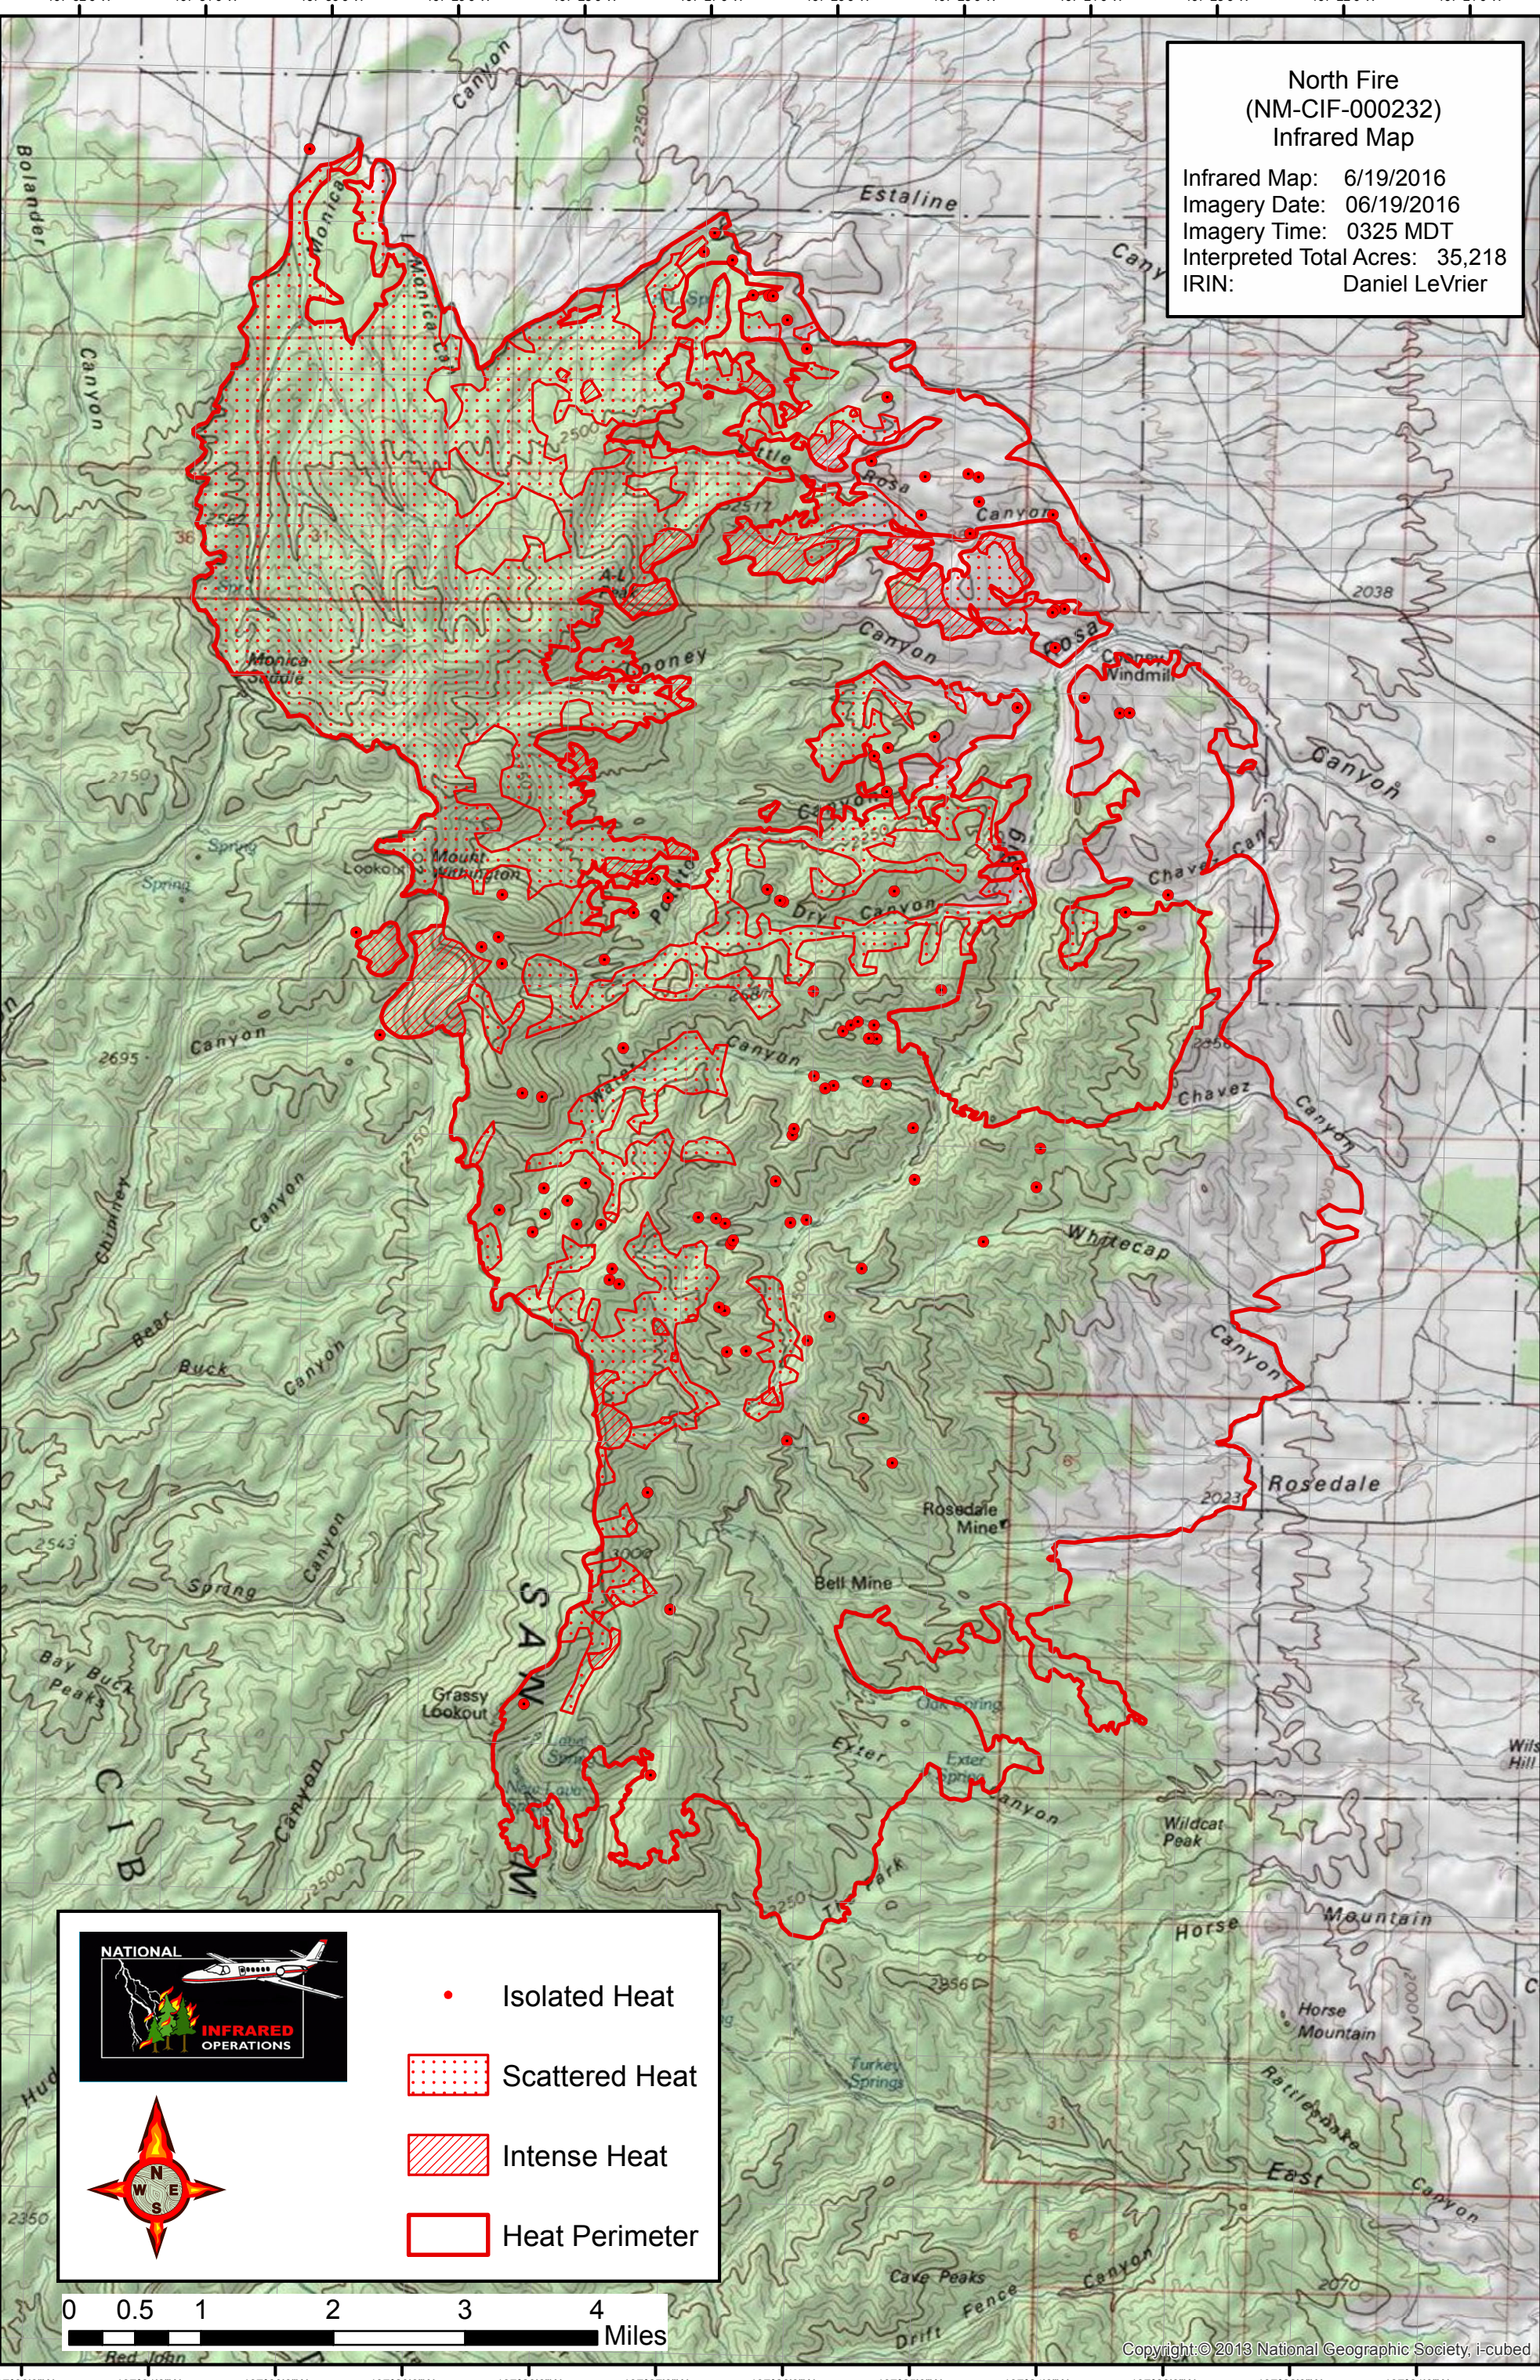

**North Fire
(NM-CIF-000232)
Infrared Map**

Infrared Map: 6/19/2016
Imagery Date: 06/19/2016
Imagery Time: 0325 MDT
Interpreted Total Acres: 35,218
IRIN: Daniel LeVrier

-  Isolated Heat
-  Scattered Heat
-  Intense Heat
-  Heat Perimeter