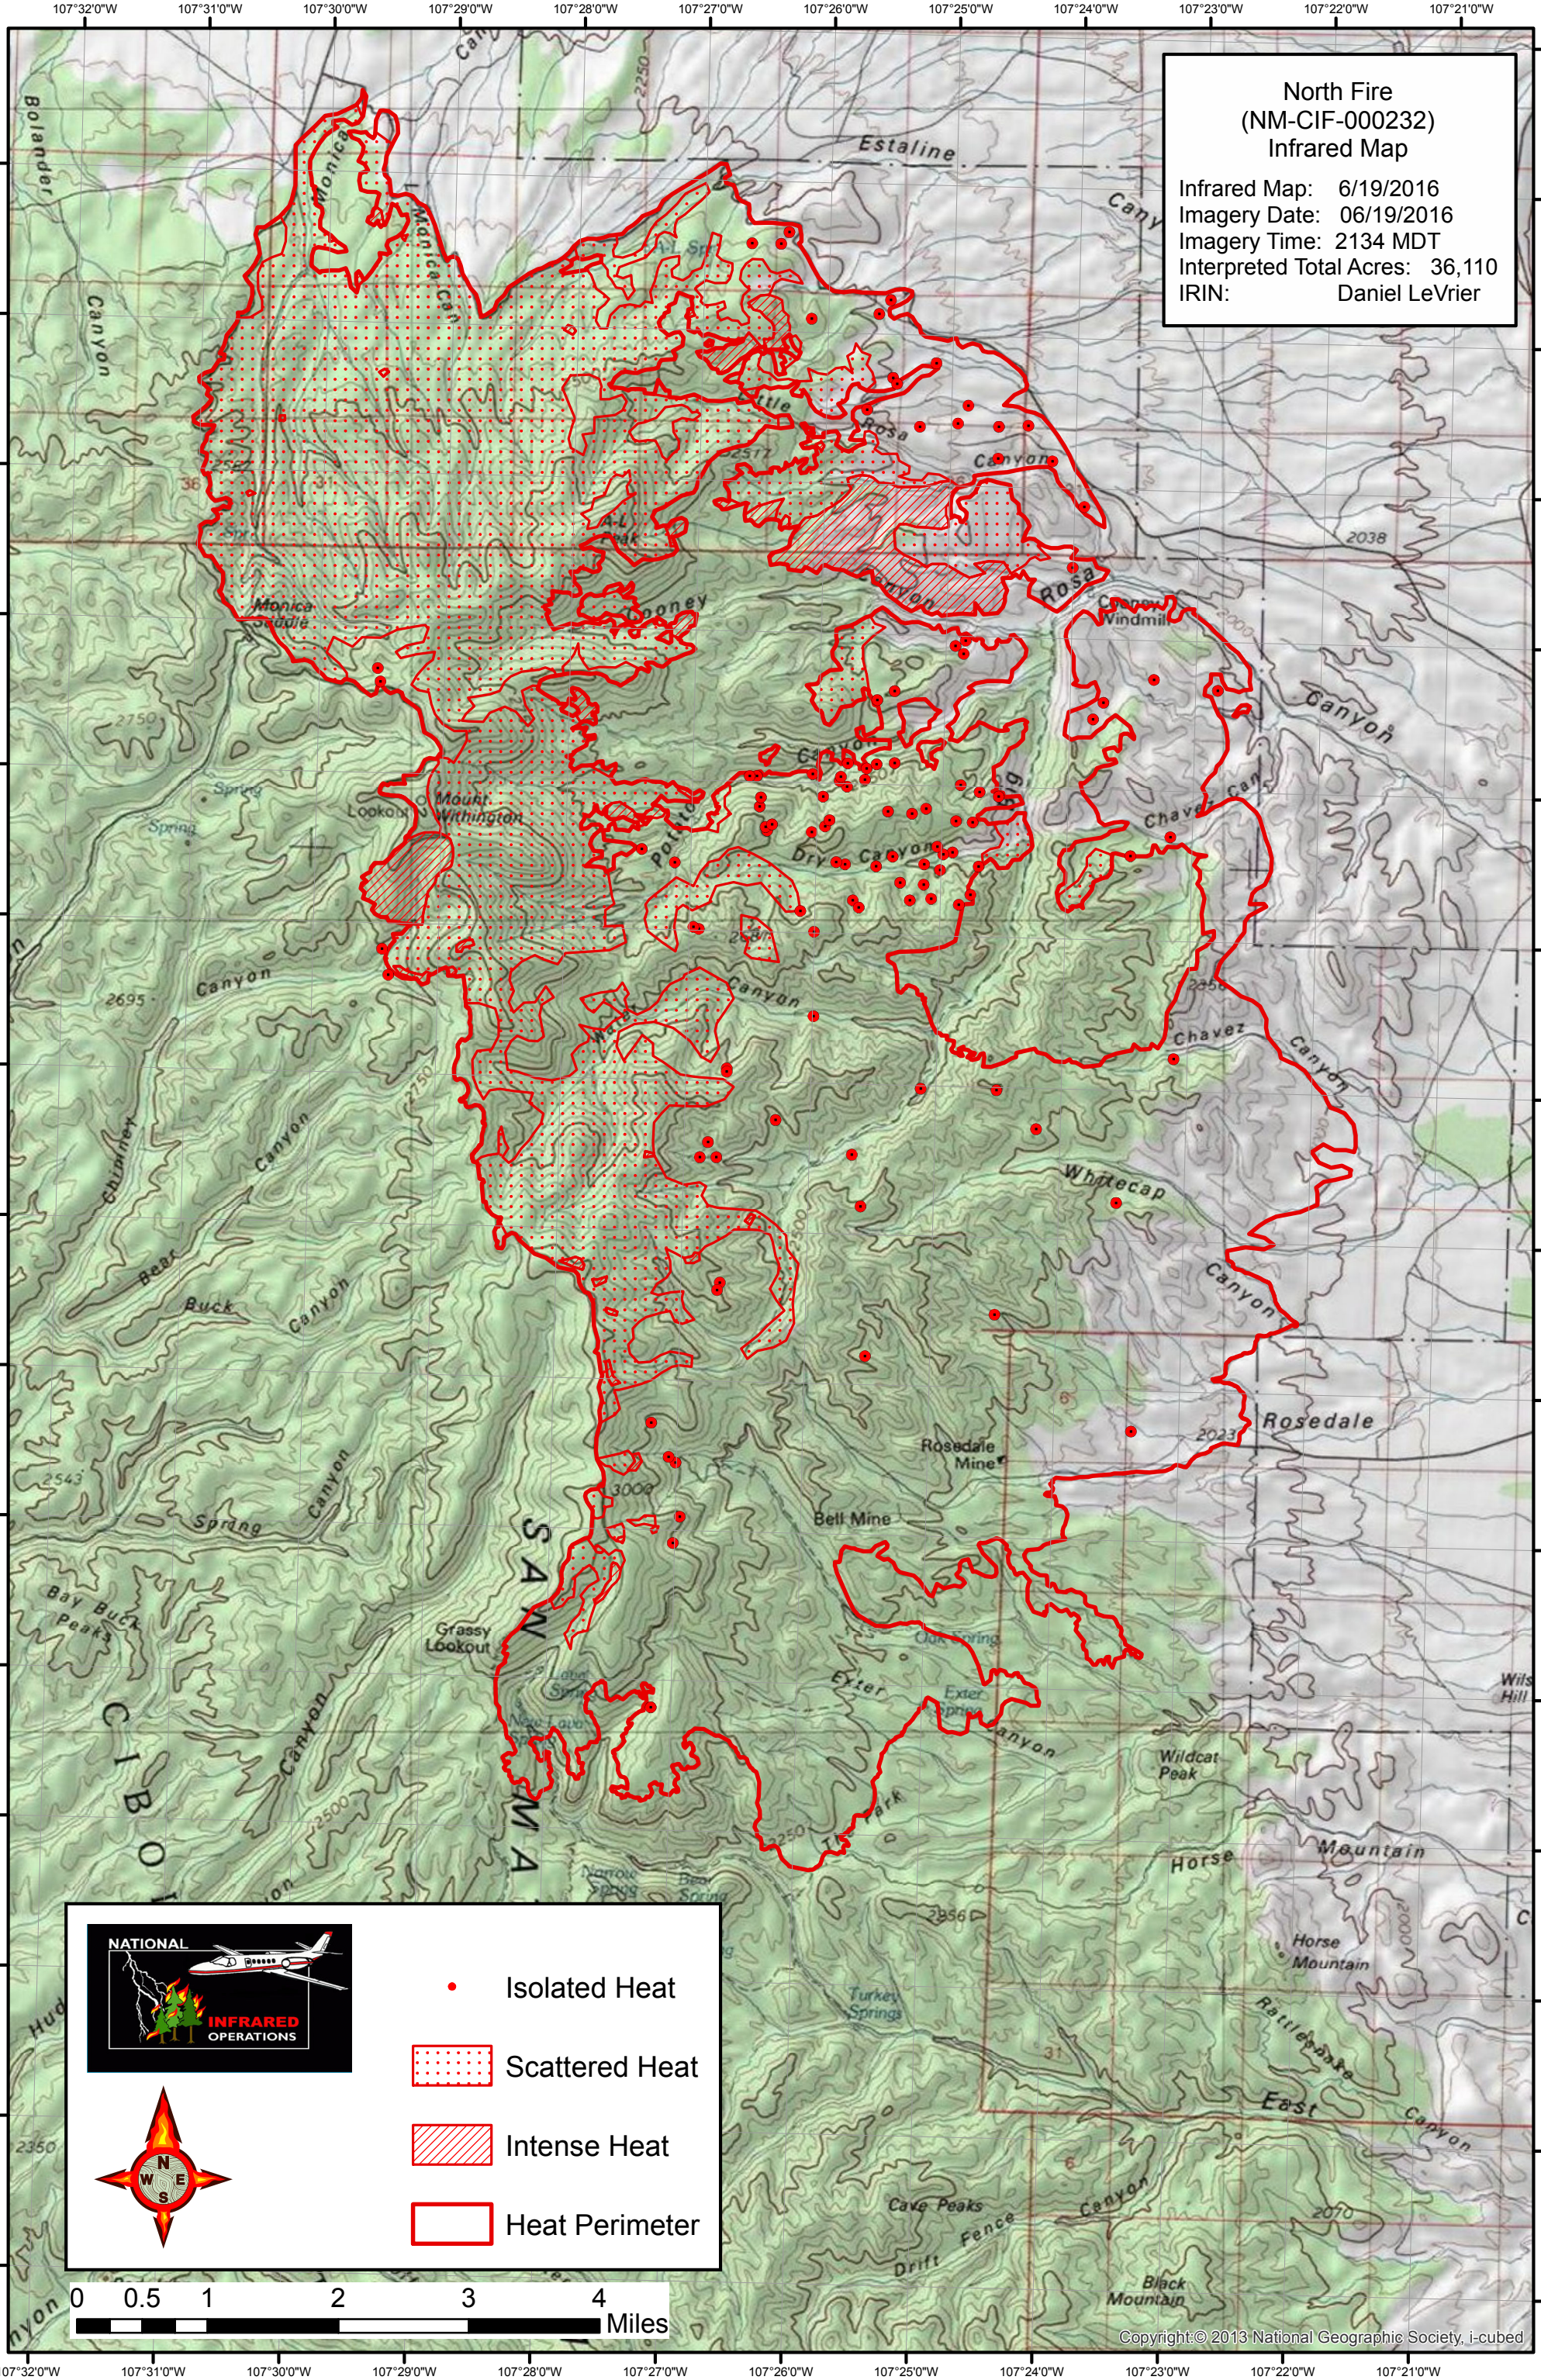

**North Fire
(NM-CIF-000232)
Infrared Map**

Infrared Map: 6/19/2016
 Imagery Date: 06/19/2016
 Imagery Time: 2134 MDT
 Interpreted Total Acres: 36,110
 IRIN: Daniel LeVrier

- Isolated Heat
- Scattered Heat
- Intense Heat
- Heat Perimeter