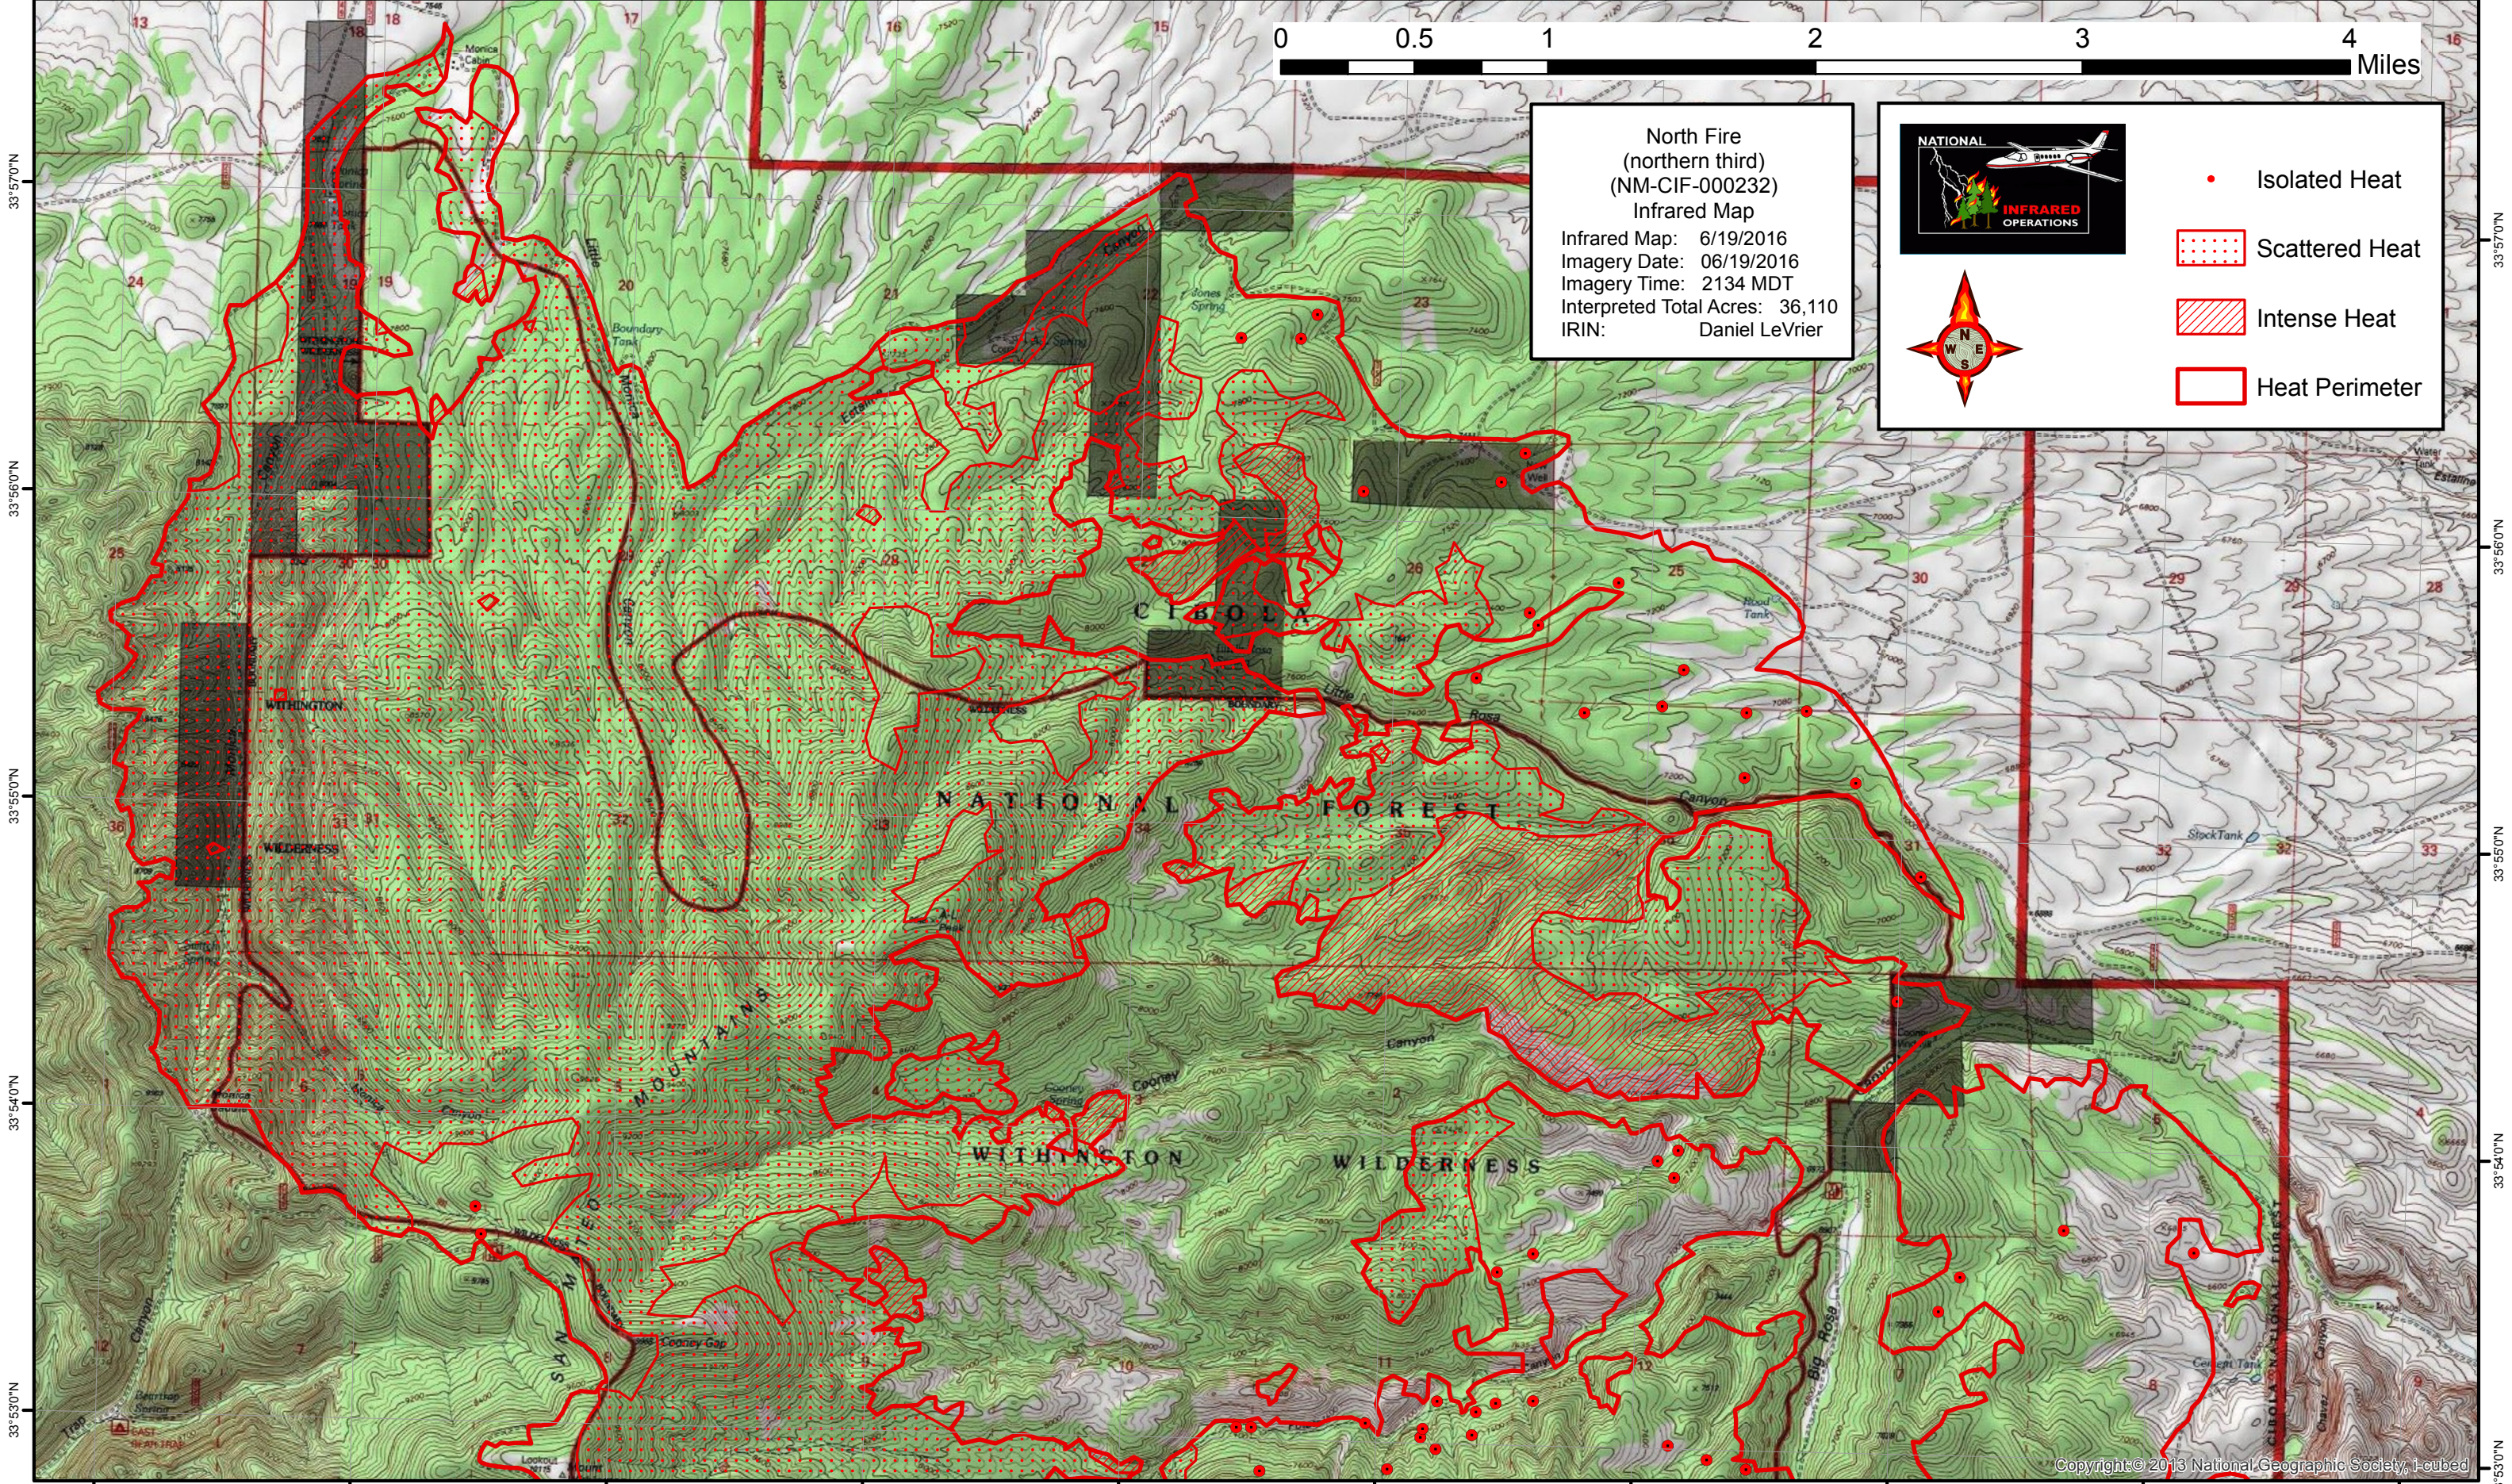

107°31'0"W 107°30'0"W 107°29'0"W 107°28'0"W 107°27'0"W 107°26'0"W 107°25'0"W 107°24'0"W 107°23'0"W 107°22'0"W

North Fire  
(northern third)  
(NM-CIF-000232)  
Infrared Map  
Infrared Map: 6/19/2016  
Imagery Date: 06/19/2016  
Imagery Time: 2134 MDT  
Interpreted Total Acres: 36,110  
IRIN: Daniel LeVrier

• Isolated Heat

▤ Scattered Heat

▨ Intense Heat

▭ Heat Perimeter

107°31'0"W 107°30'0"W 107°29'0"W 107°28'0"W 107°27'0"W 107°26'0"W 107°25'0"W 107°24'0"W 107°23'0"W 107°22'0"W