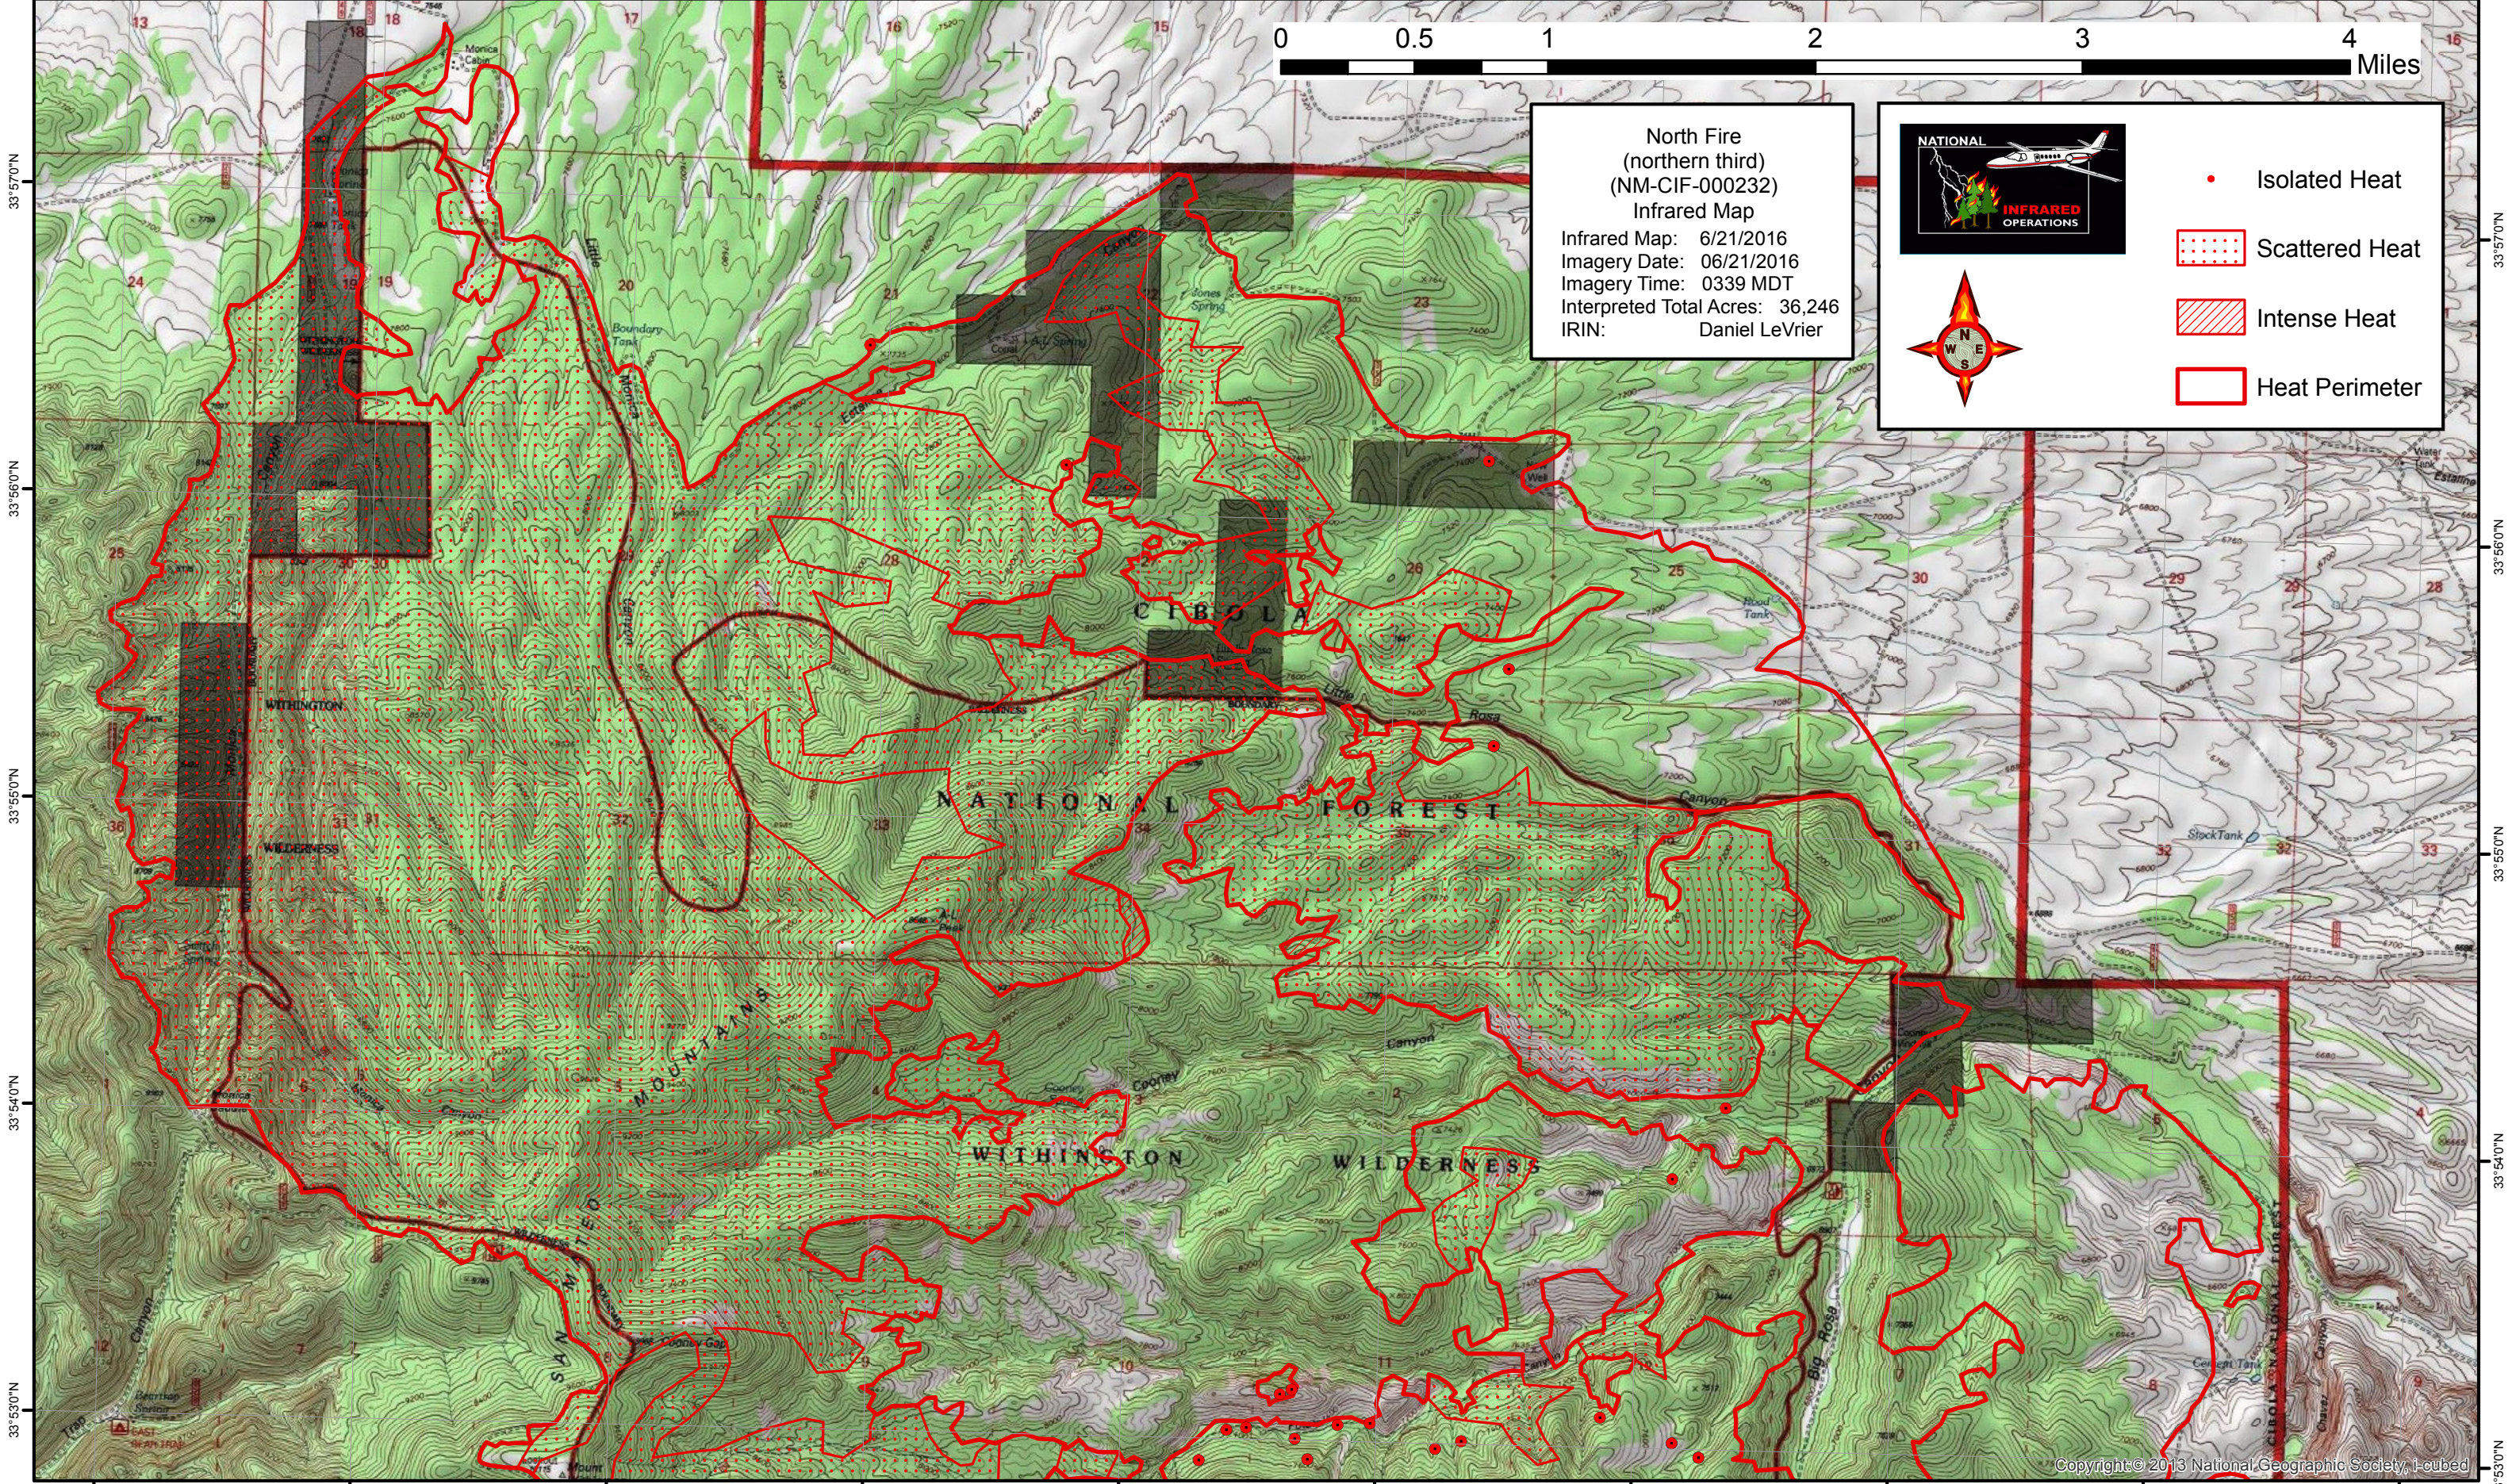

107°31'0"W 107°30'0"W 107°29'0"W 107°28'0"W 107°27'0"W 107°26'0"W 107°25'0"W 107°24'0"W 107°23'0"W 107°22'0"W

North Fire
(northern third)
(NM-CIF-000232)
Infrared Map
Infrared Map: 6/21/2016
Imagery Date: 06/21/2016
Imagery Time: 0339 MDT
Interpreted Total Acres: 36,246
IRIN: Daniel LeVrier

• Isolated Heat

▤ Scattered Heat

▨ Intense Heat

▭ Heat Perimeter

33°57'0"N
33°56'0"N
33°55'0"N
33°54'0"N
33°53'0"N

33°57'0"N
33°56'0"N
33°55'0"N
33°54'0"N
33°53'0"N

107°31'0"W 107°30'0"W 107°29'0"W 107°28'0"W 107°27'0"W 107°26'0"W 107°25'0"W 107°24'0"W 107°23'0"W 107°22'0"W