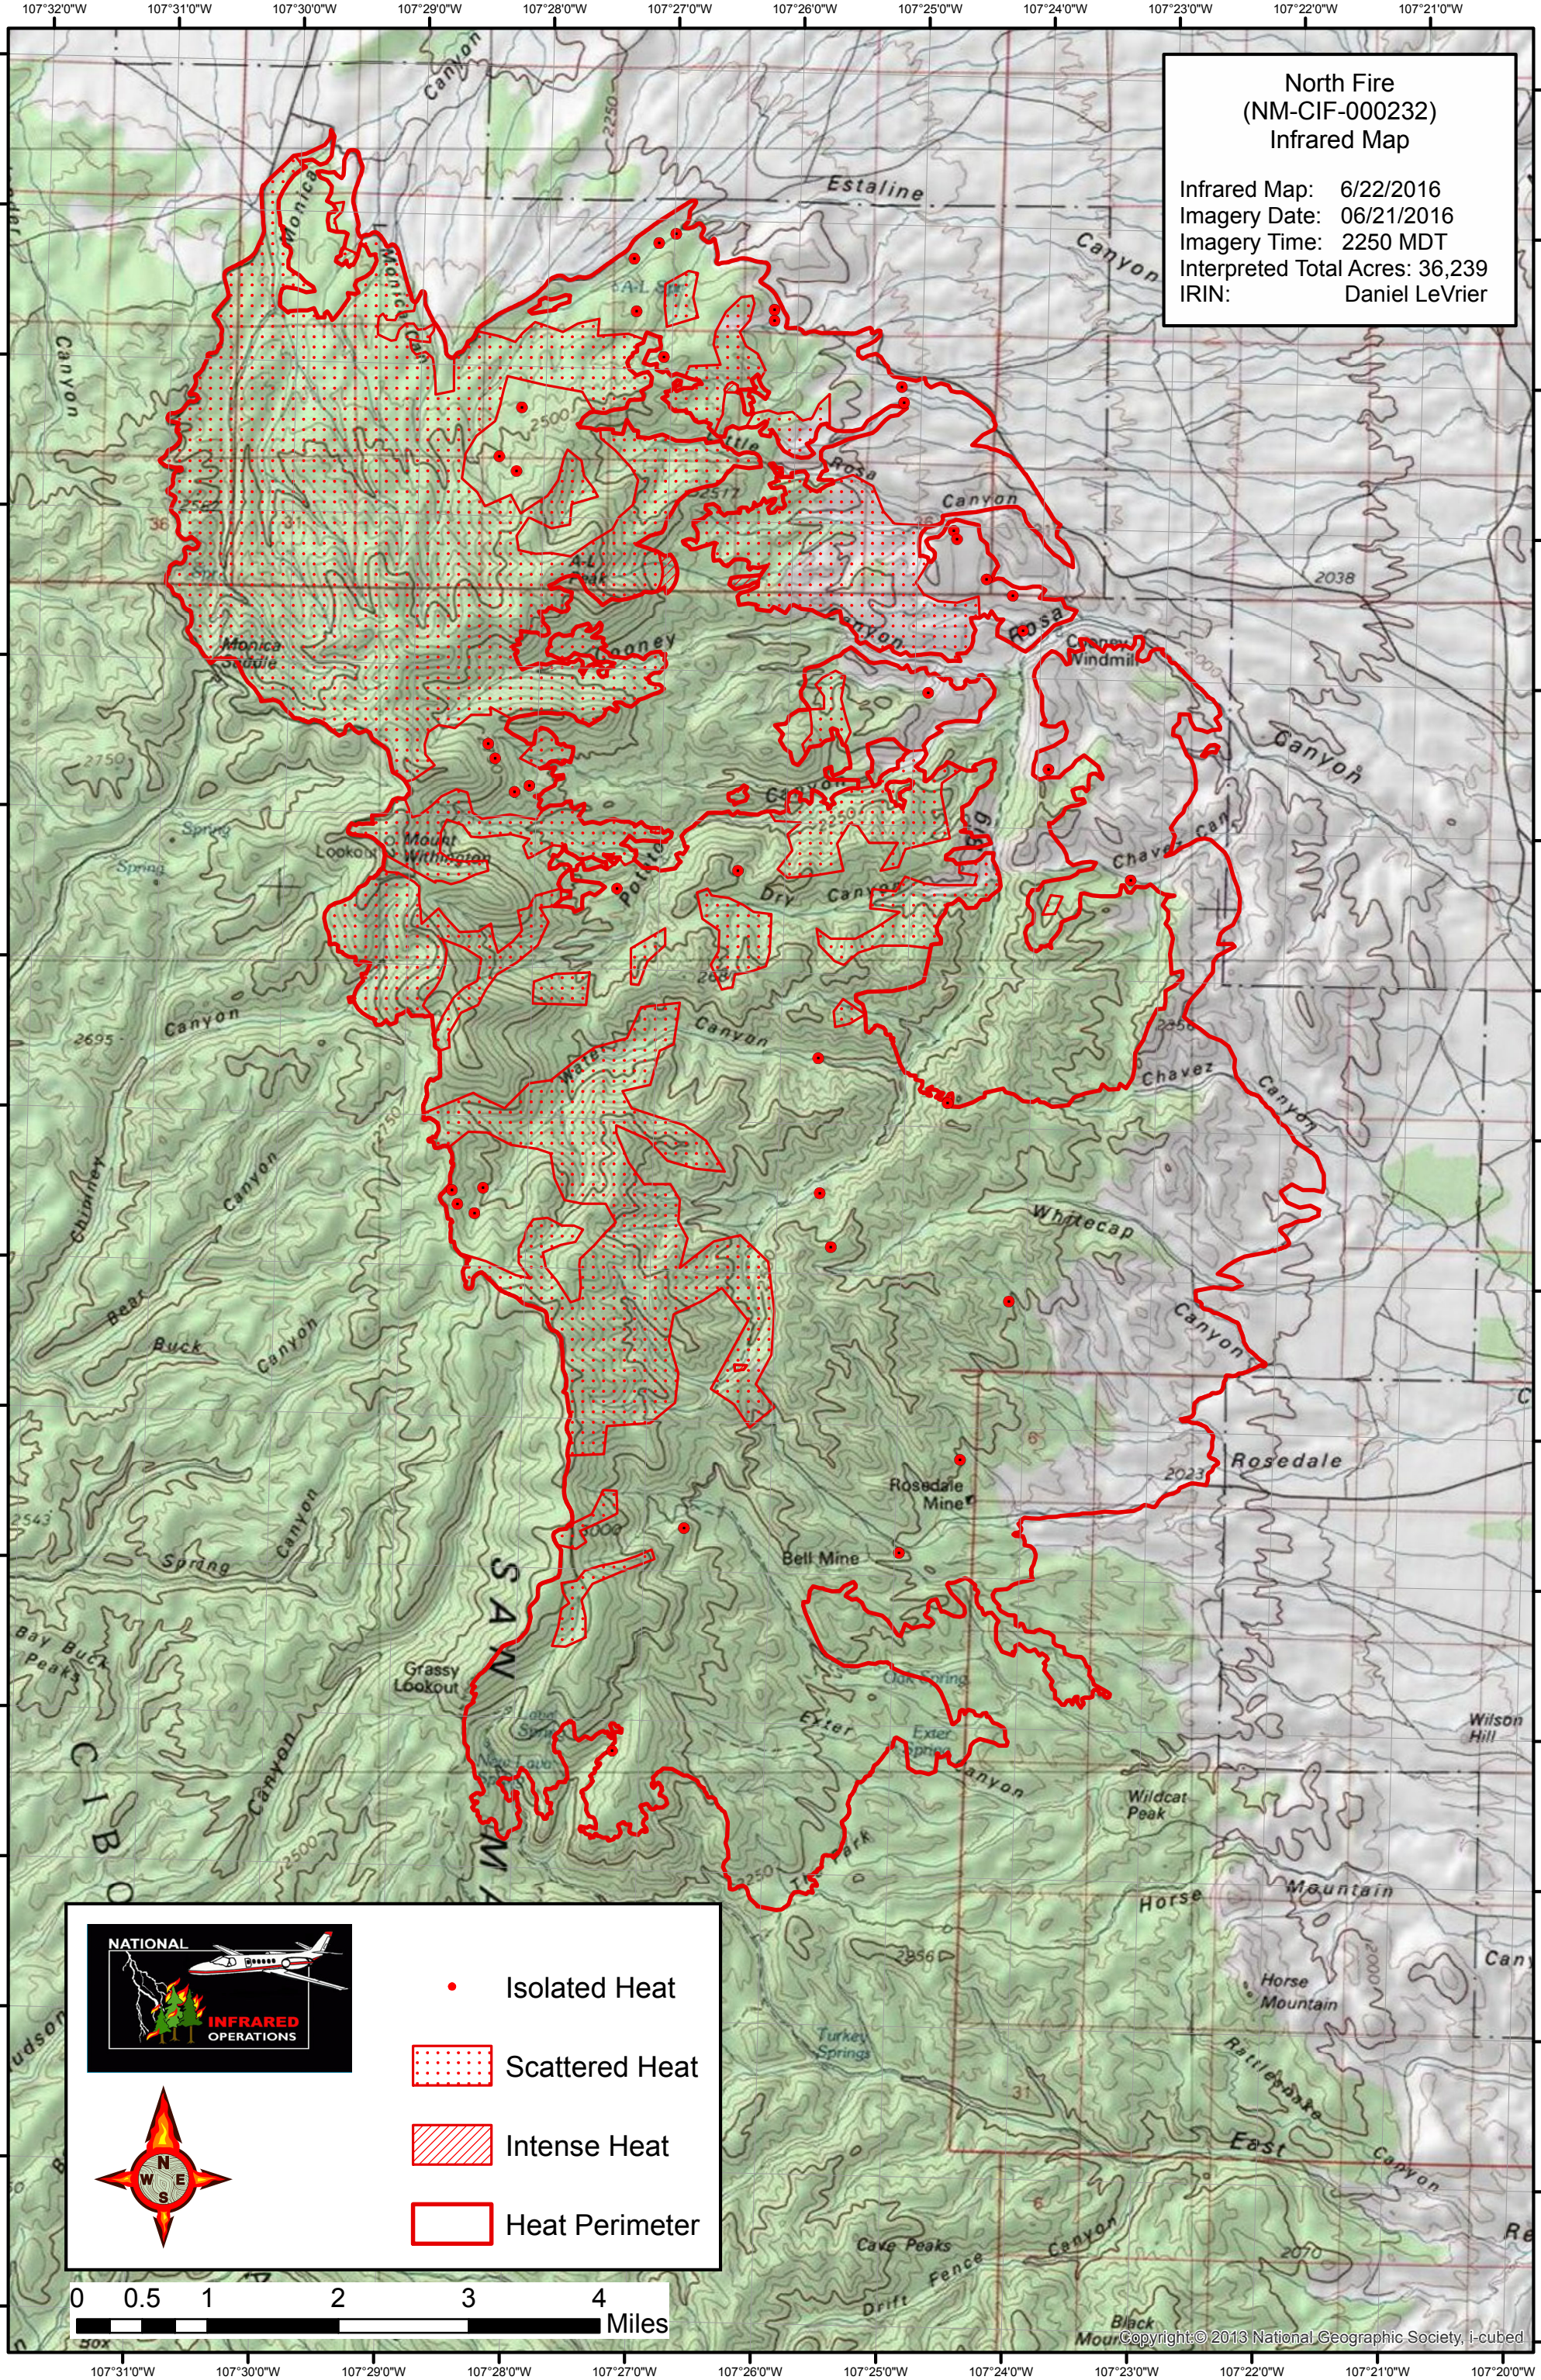

North Fire
(NM-CIF-000232)
Infrared Map

Infrared Map: 6/22/2016
Imagery Date: 06/21/2016
Imagery Time: 2250 MDT
Interpreted Total Acres: 36,239
IRIN: Daniel LeVrier

- Isolated Heat
- ▨ Scattered Heat
- ▨ Intense Heat
- ▭ Heat Perimeter