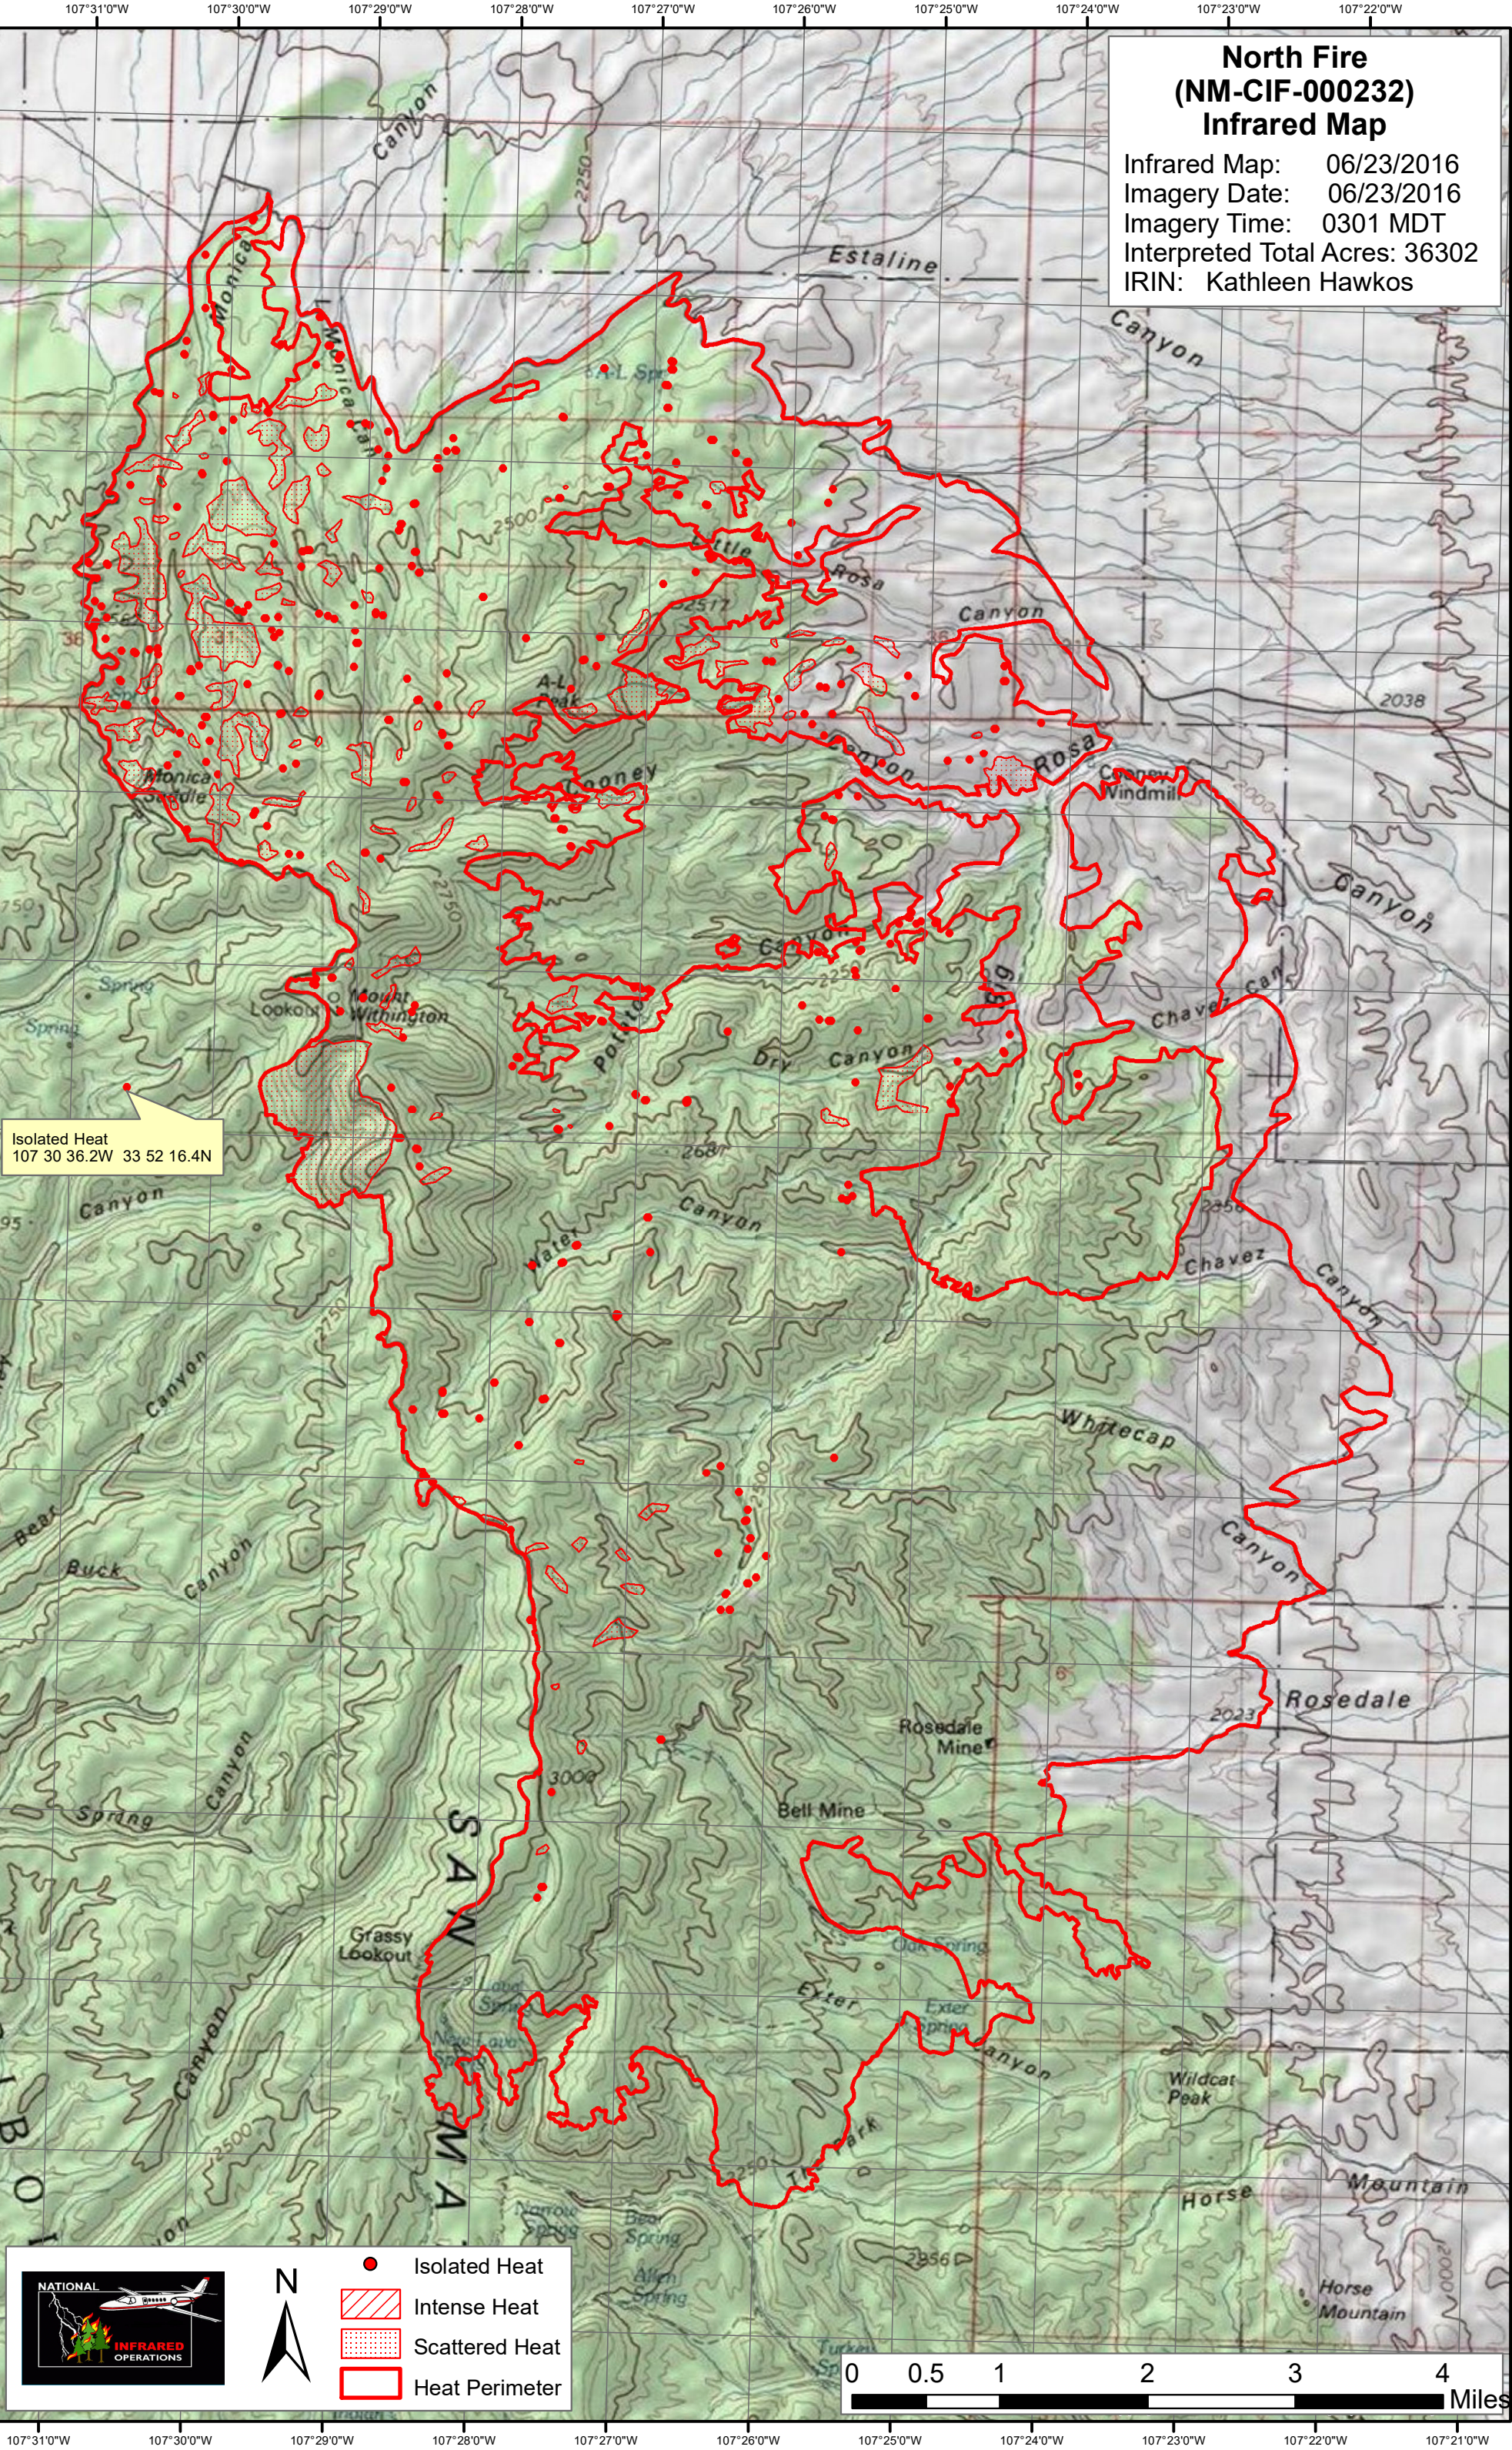

North Fire (NM-CIF-000232) Infrared Map

Infrared Map: 06/23/2016
 Imagery Date: 06/23/2016
 Imagery Time: 0301 MDT
 Interpreted Total Acres: 36302
 IRIN: Kathleen Hawkos

Isolated Heat
 107 30 36.2W 33 52 16.4N

- Isolated Heat
- Intense Heat
- Scattered Heat
- Heat Perimeter