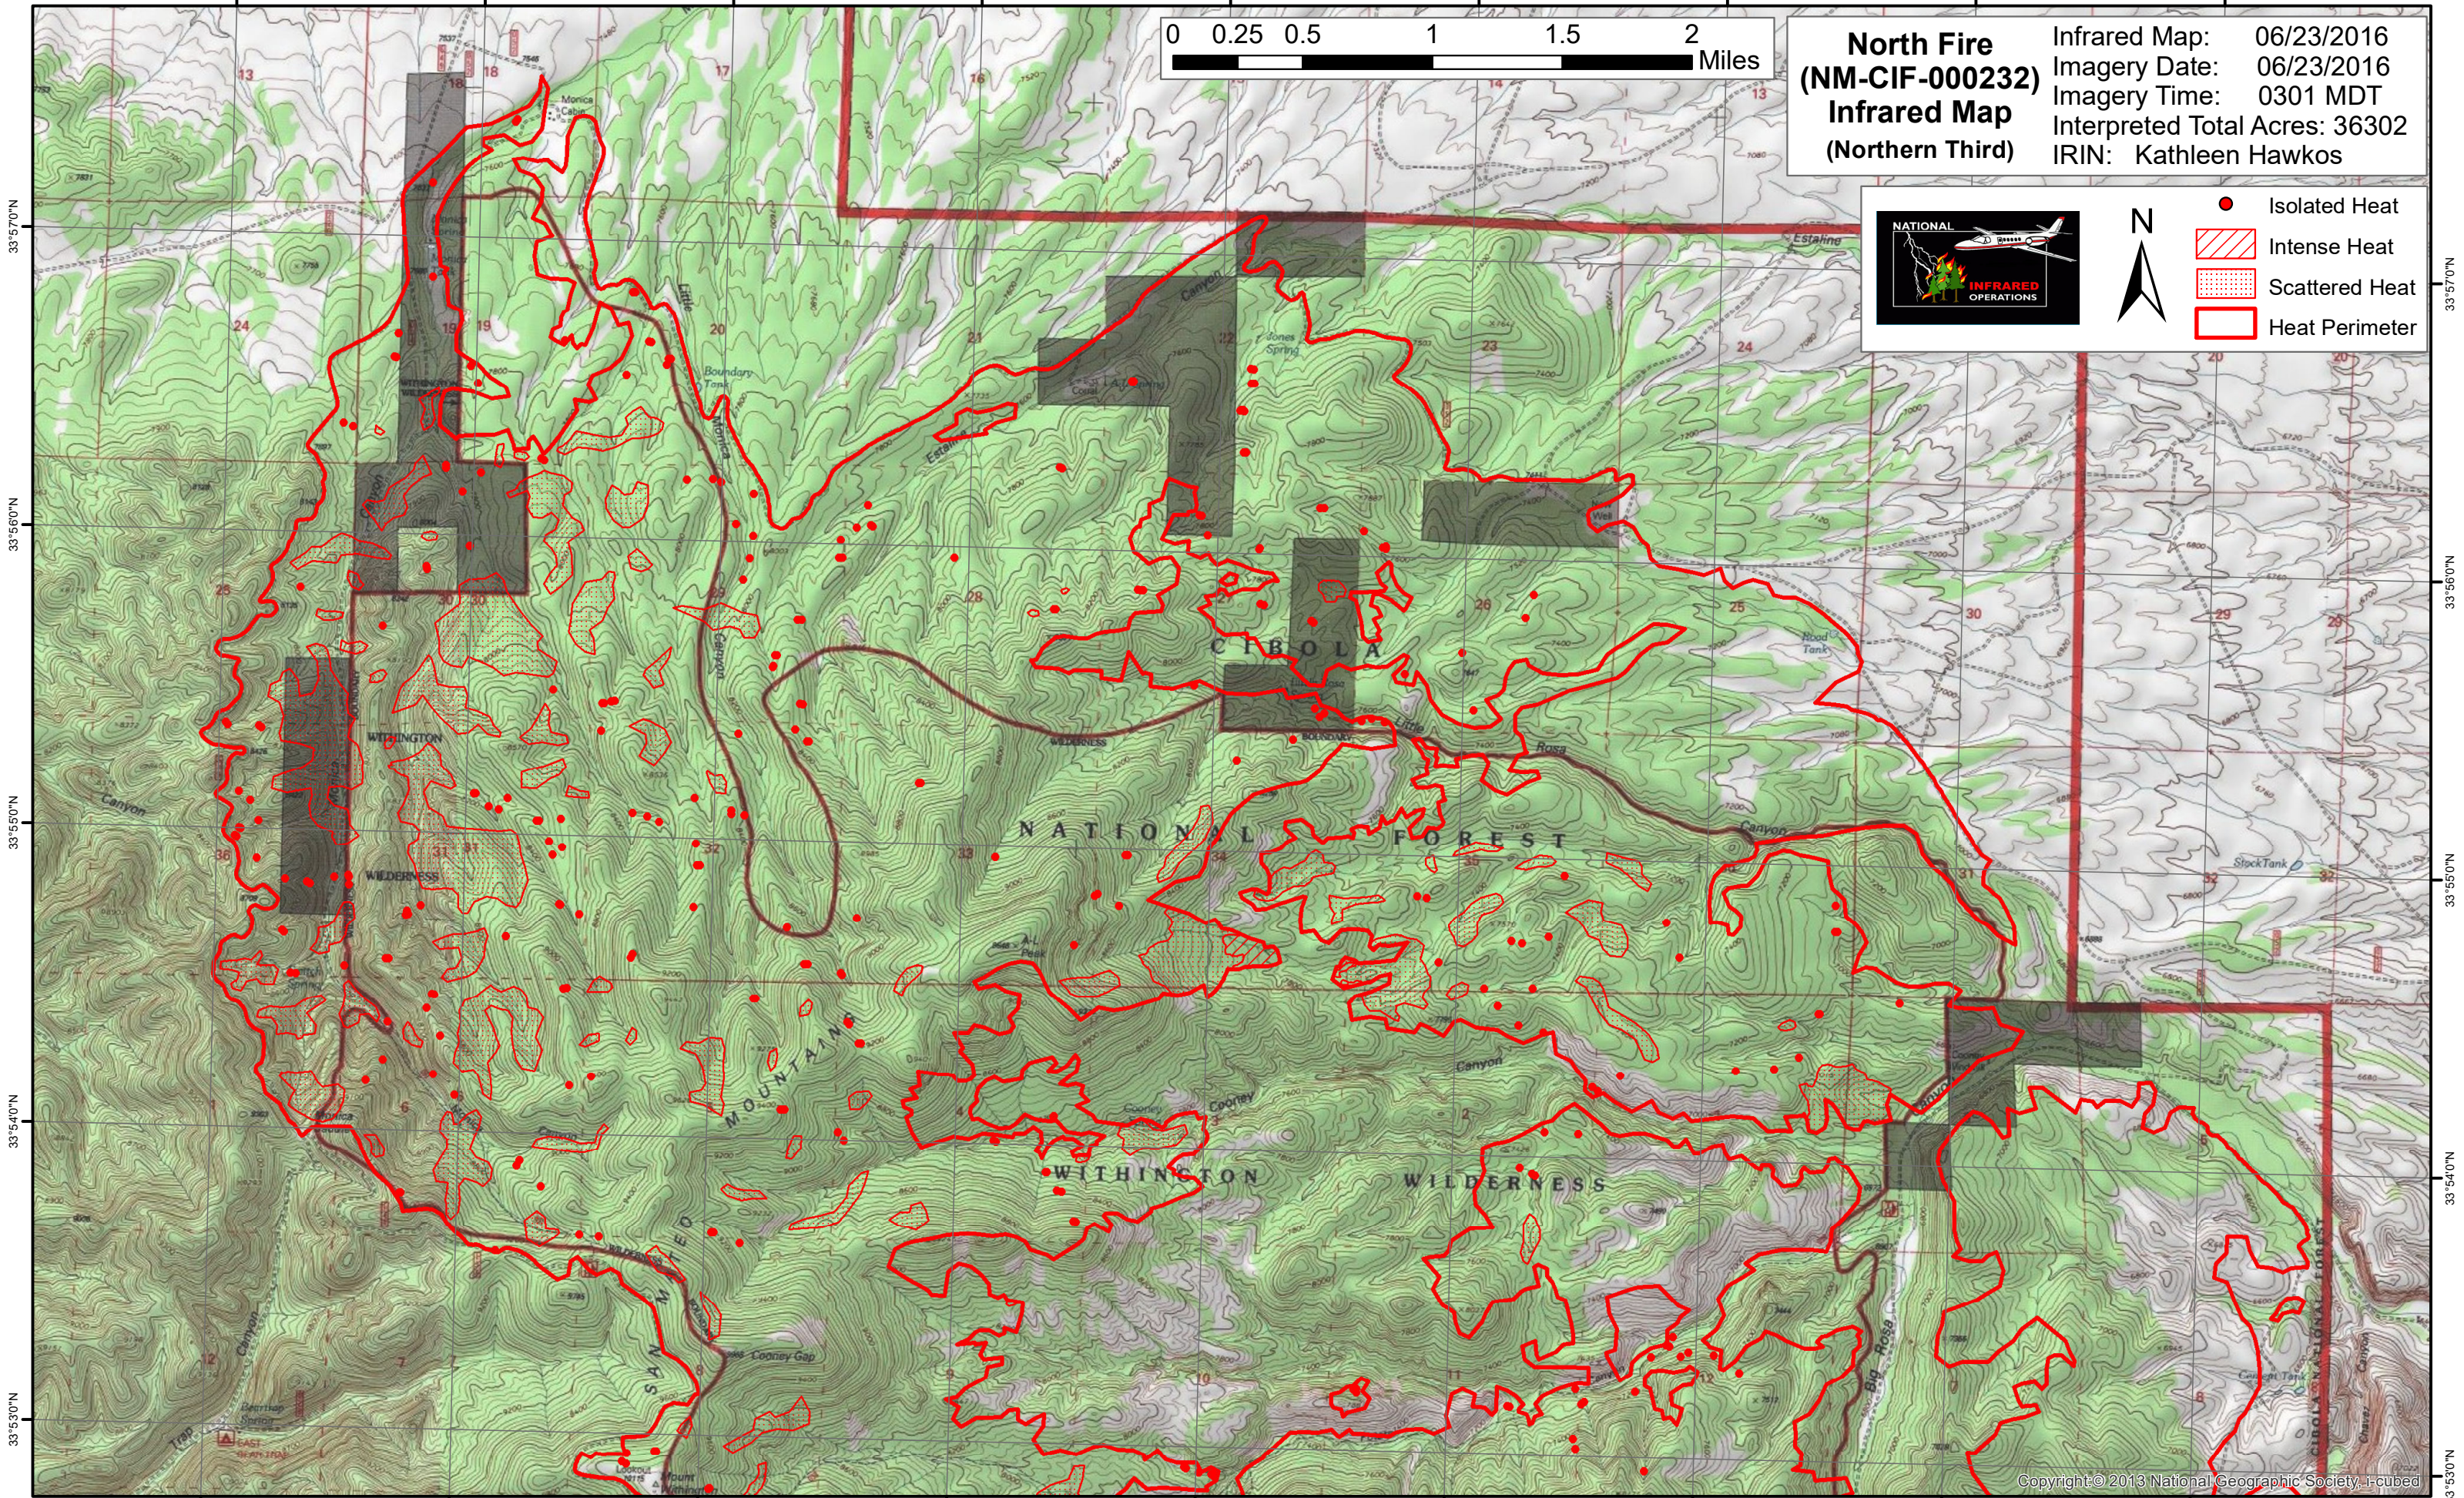

107°31'0"W 107°30'0"W 107°29'0"W 107°28'0"W 107°27'0"W 107°26'0"W 107°25'0"W 107°24'0"W 107°23'0"W

**North Fire
(NM-CIF-000232)
Infrared Map
(Northern Third)**

Infrared Map: 06/23/2016
Imagery Date: 06/23/2016
Imagery Time: 0301 MDT
Interpreted Total Acres: 36302
IRIN: Kathleen Hawkos

- Isolated Heat
- Intense Heat
- Scattered Heat
- Heat Perimeter

33°57'0"N
33°56'0"N
33°55'0"N
33°54'0"N
33°53'0"N

33°57'0"N
33°56'0"N
33°55'0"N
33°54'0"N
33°53'0"N

107°31'0"W 107°30'0"W 107°29'0"W 107°28'0"W 107°27'0"W 107°26'0"W 107°25'0"W 107°24'0"W 107°23'0"W