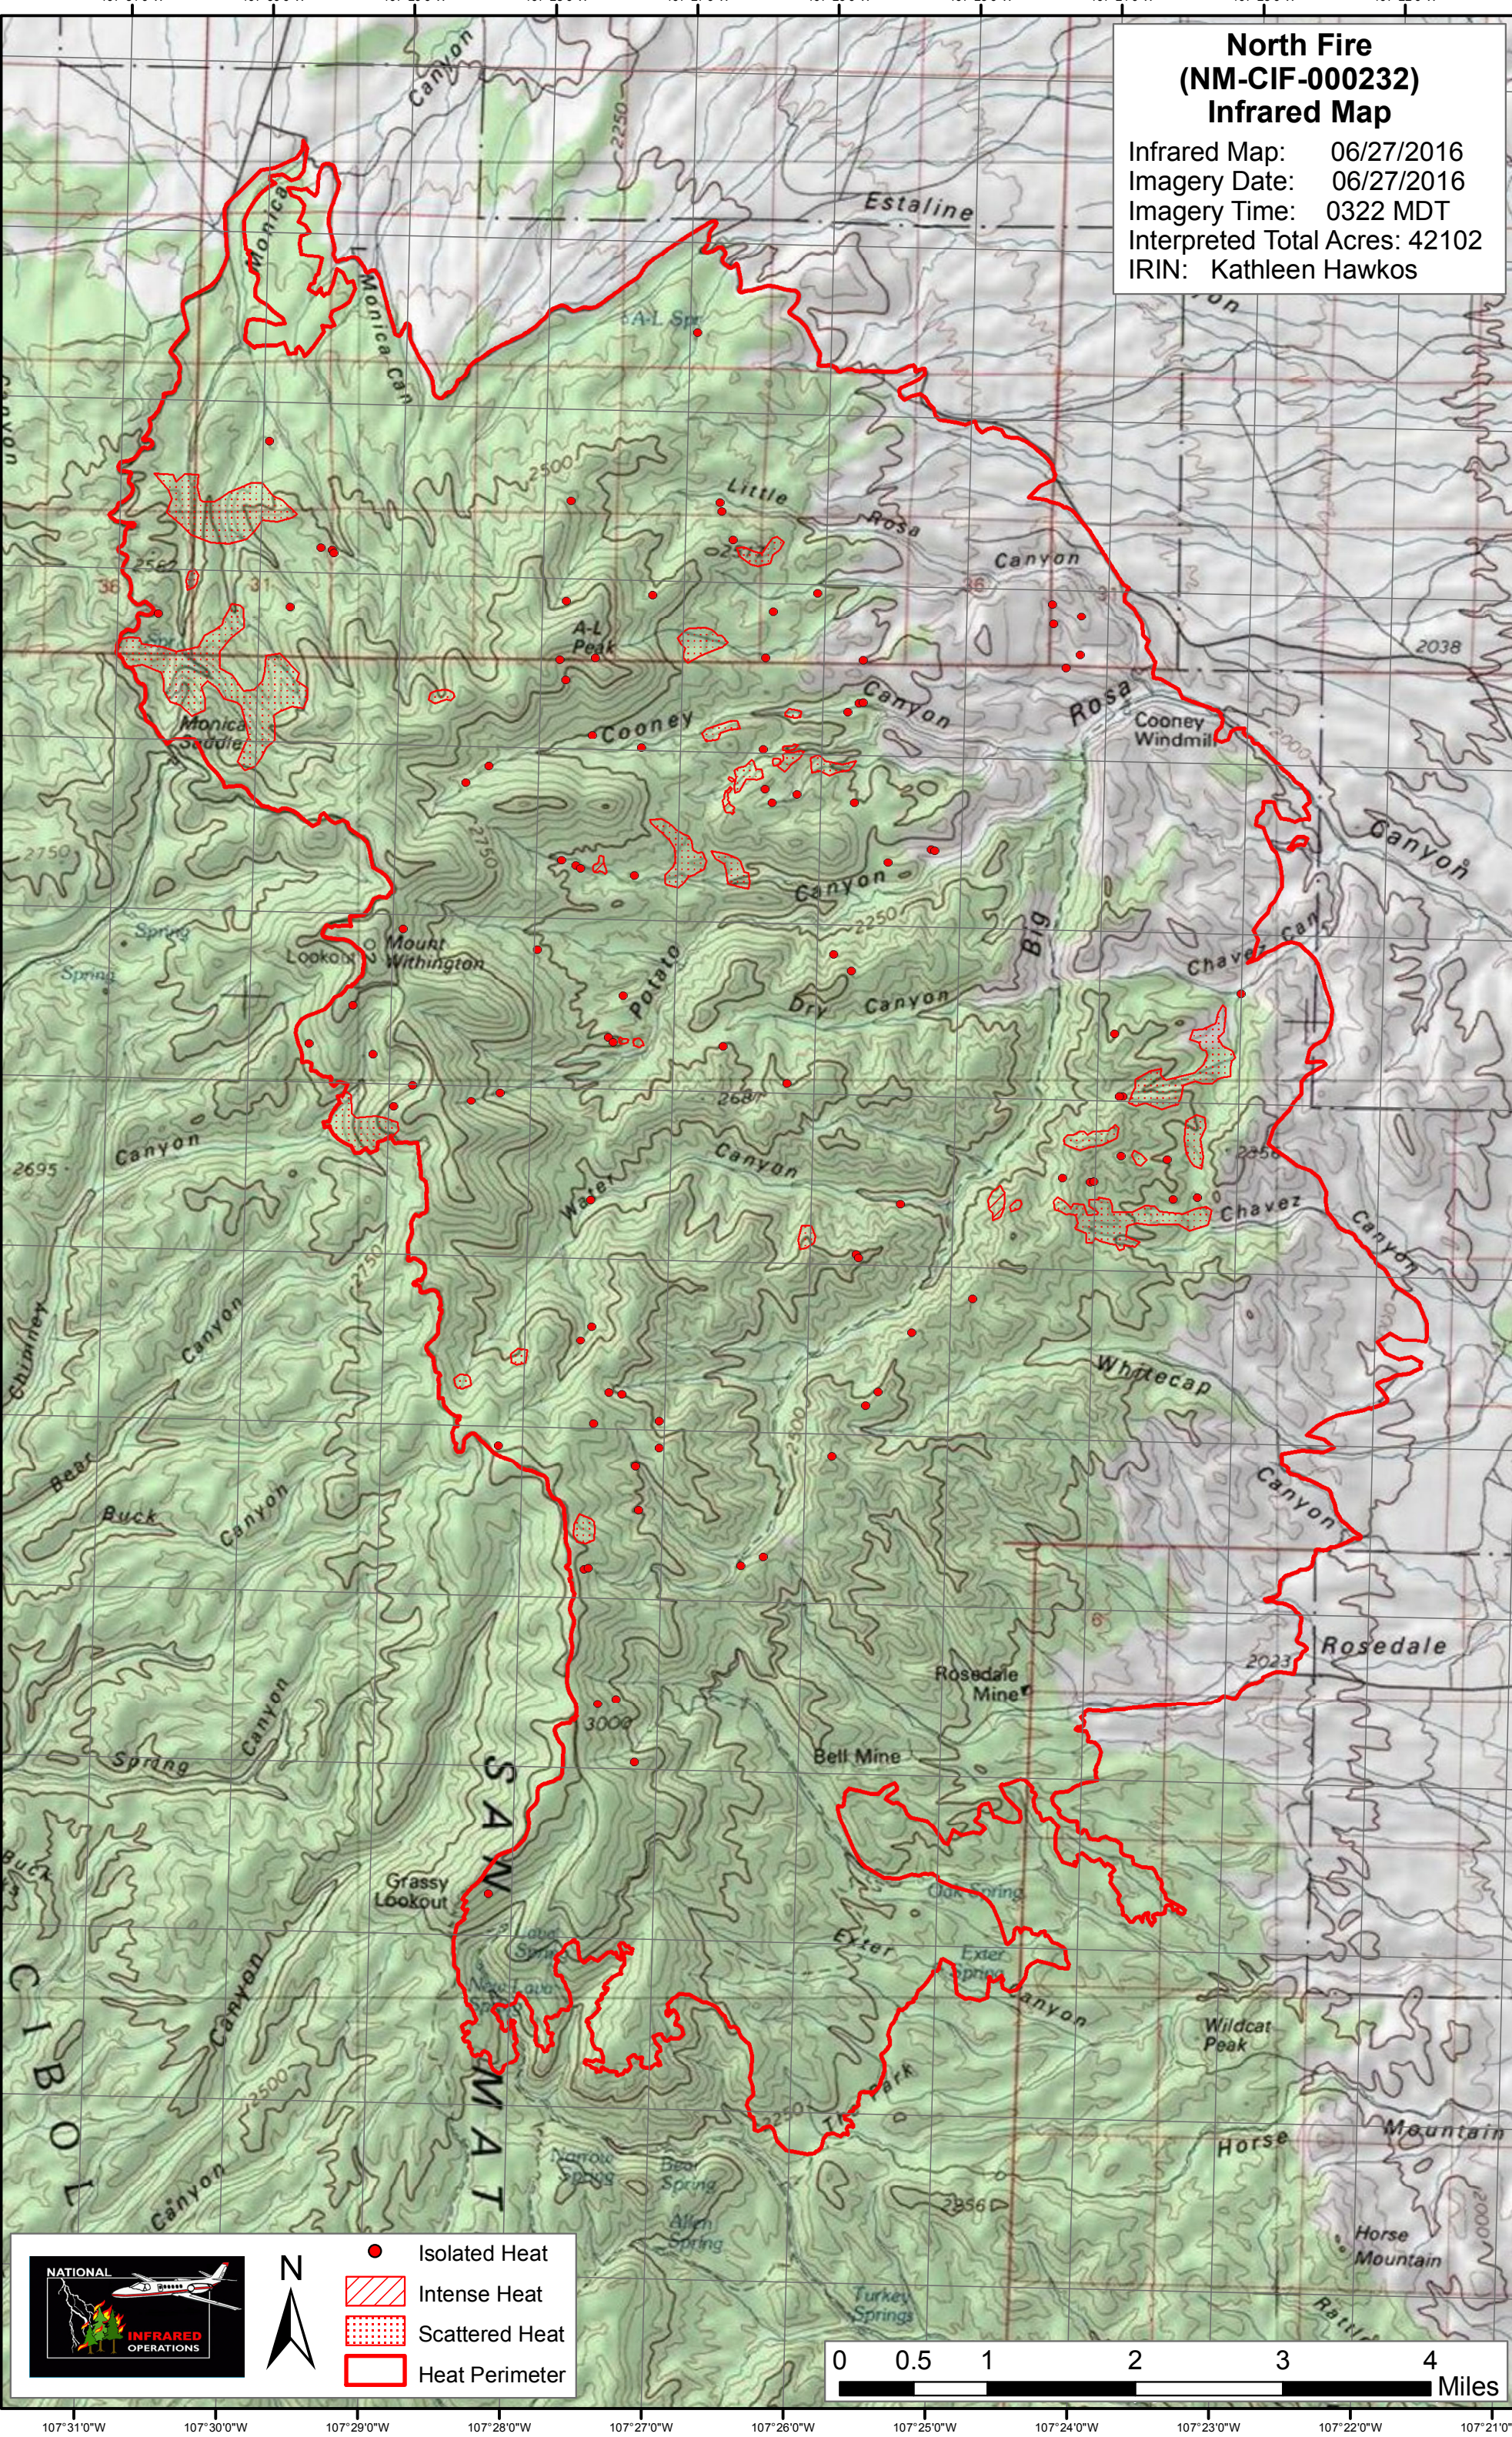

# North Fire (NM-CIF-000232) Infrared Map

Infrared Map: 06/27/2016  
Imagery Date: 06/27/2016  
Imagery Time: 0322 MDT  
Interpreted Total Acres: 42102  
IRIN: Kathleen Hawkos

- Isolated Heat
- ▨ Intense Heat
- ▤ Scattered Heat
- ▭ Heat Perimeter