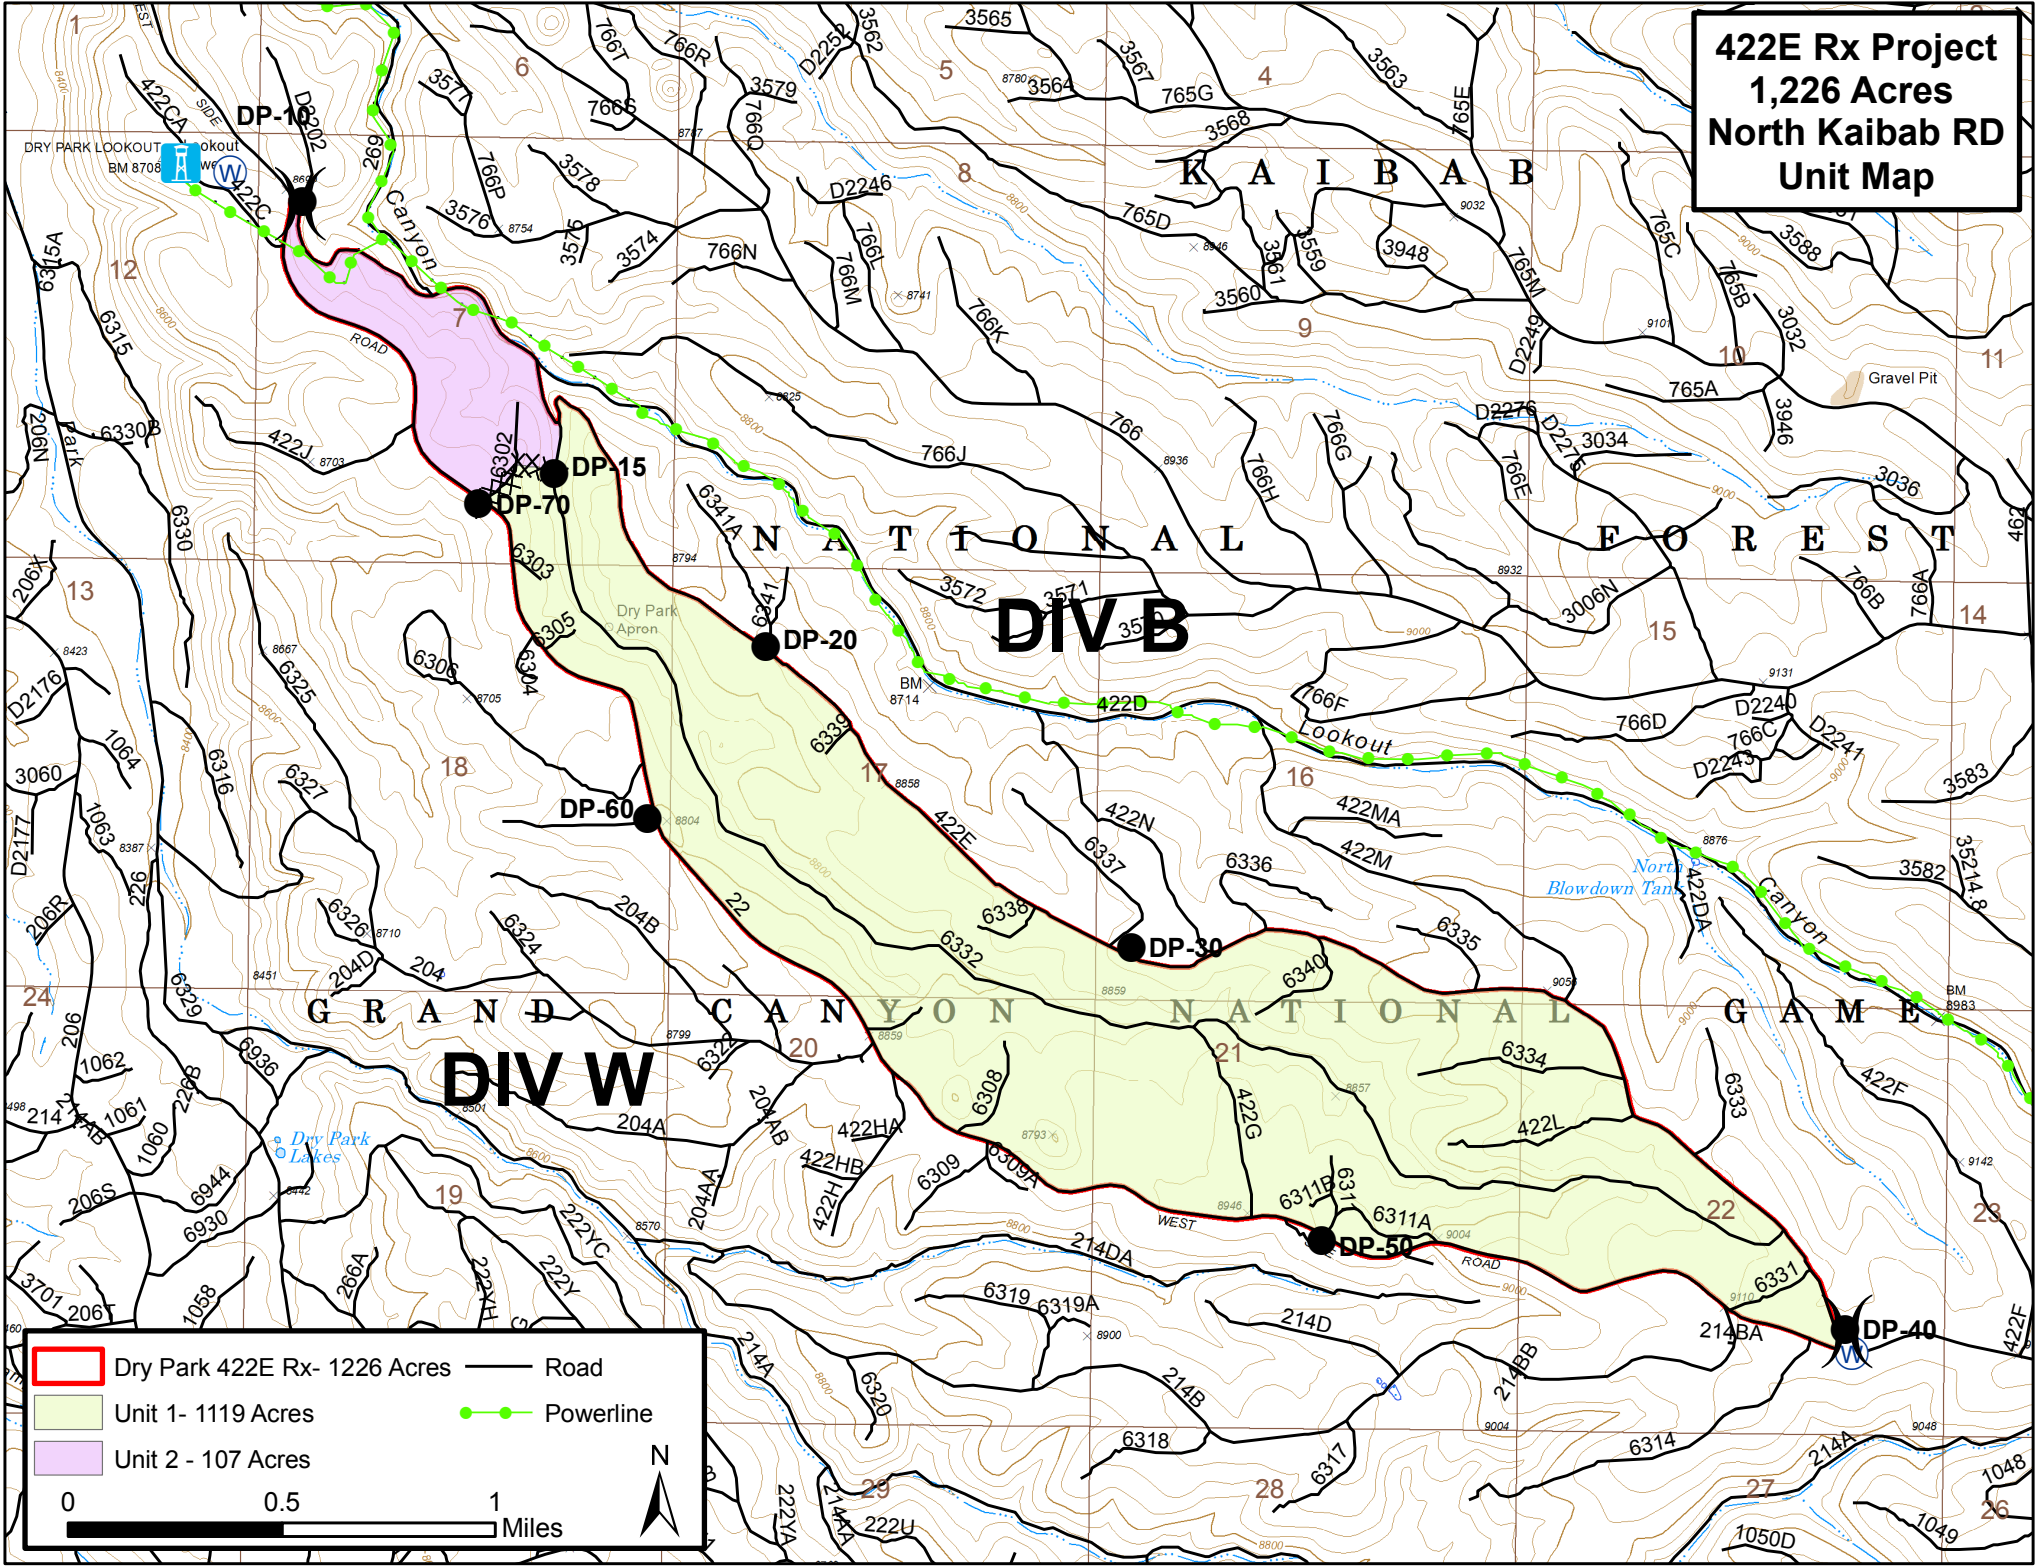

**422E Rx Project  
1,226 Acres  
North Kaibab RD  
Unit Map**

	Dry Park 422E Rx- 1226 Acres		Road
	Unit 1- 1119 Acres		Powerline
	Unit 2 - 107 Acres		

0 0.5 1 Miles

N