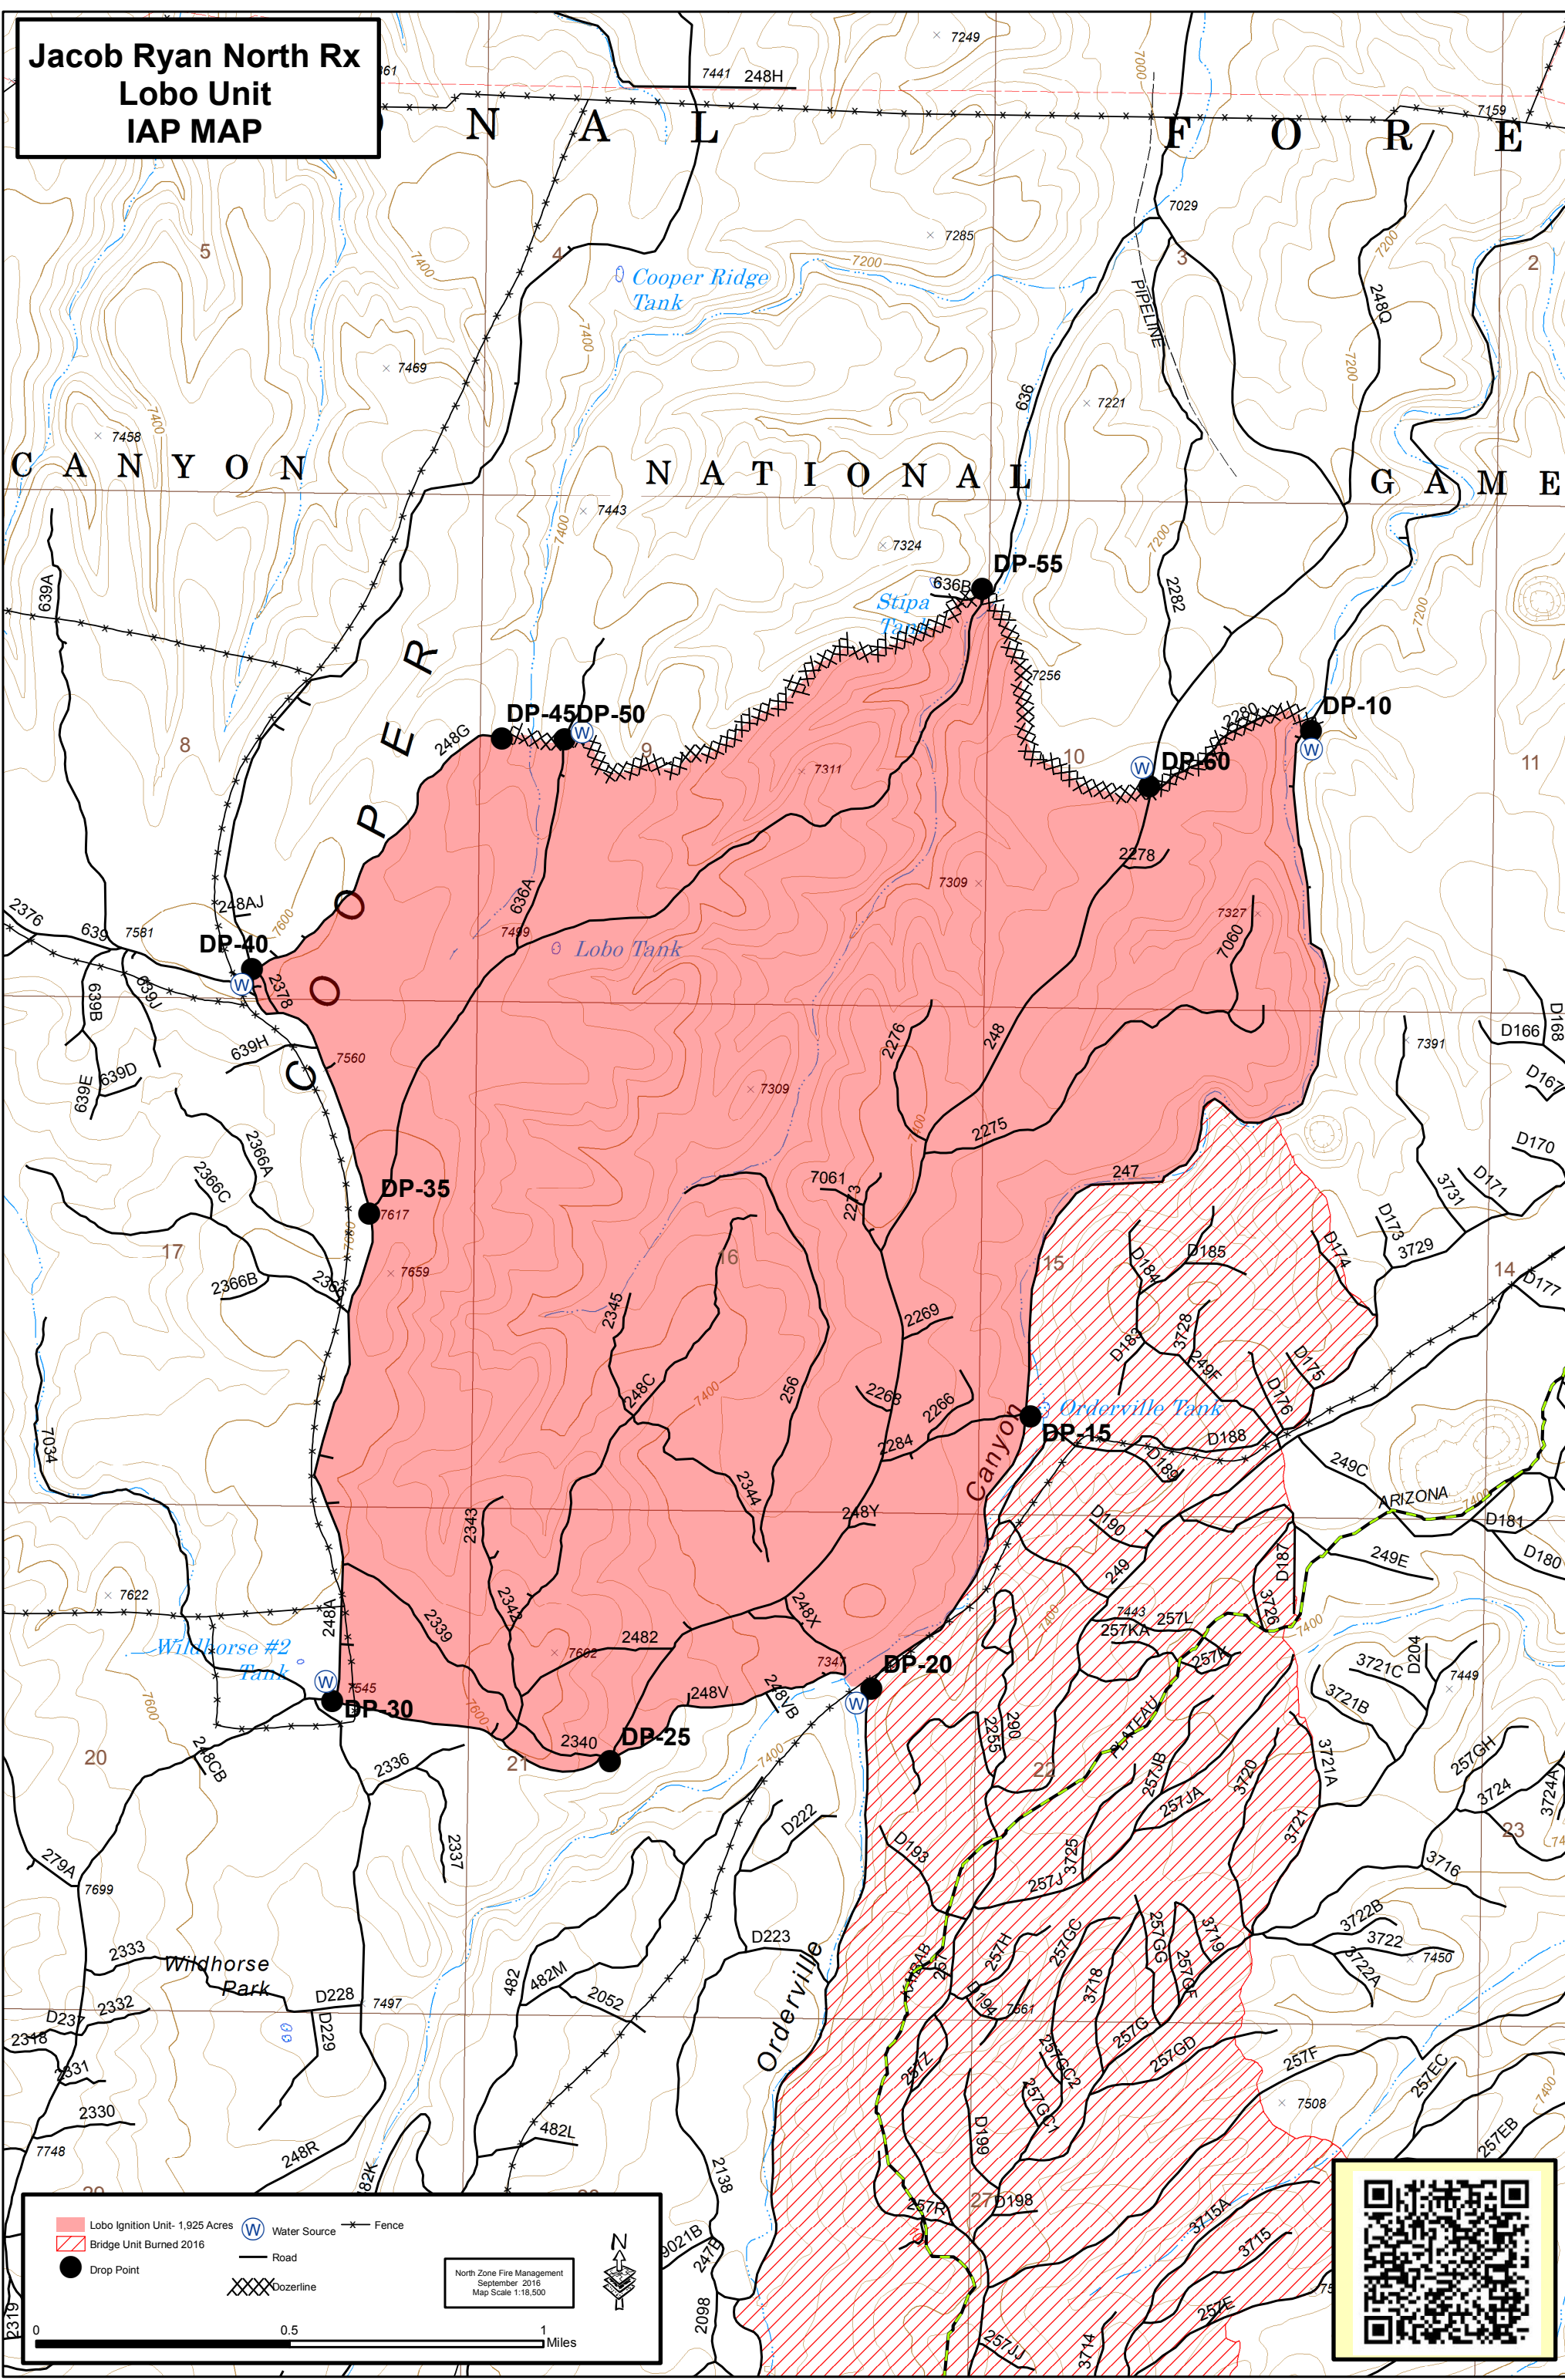

# Jacob Ryan North Rx Lobo Unit IAP MAP

	Lobo Ignition Unit- 1,925 Acres		Water Source		Fence
	Bridge Unit Burned 2016		Drop Point		Road
					Dozerline

North Zone Fire Management  
September 2016  
Map Scale 1:18,500

0 0.5 1 Miles