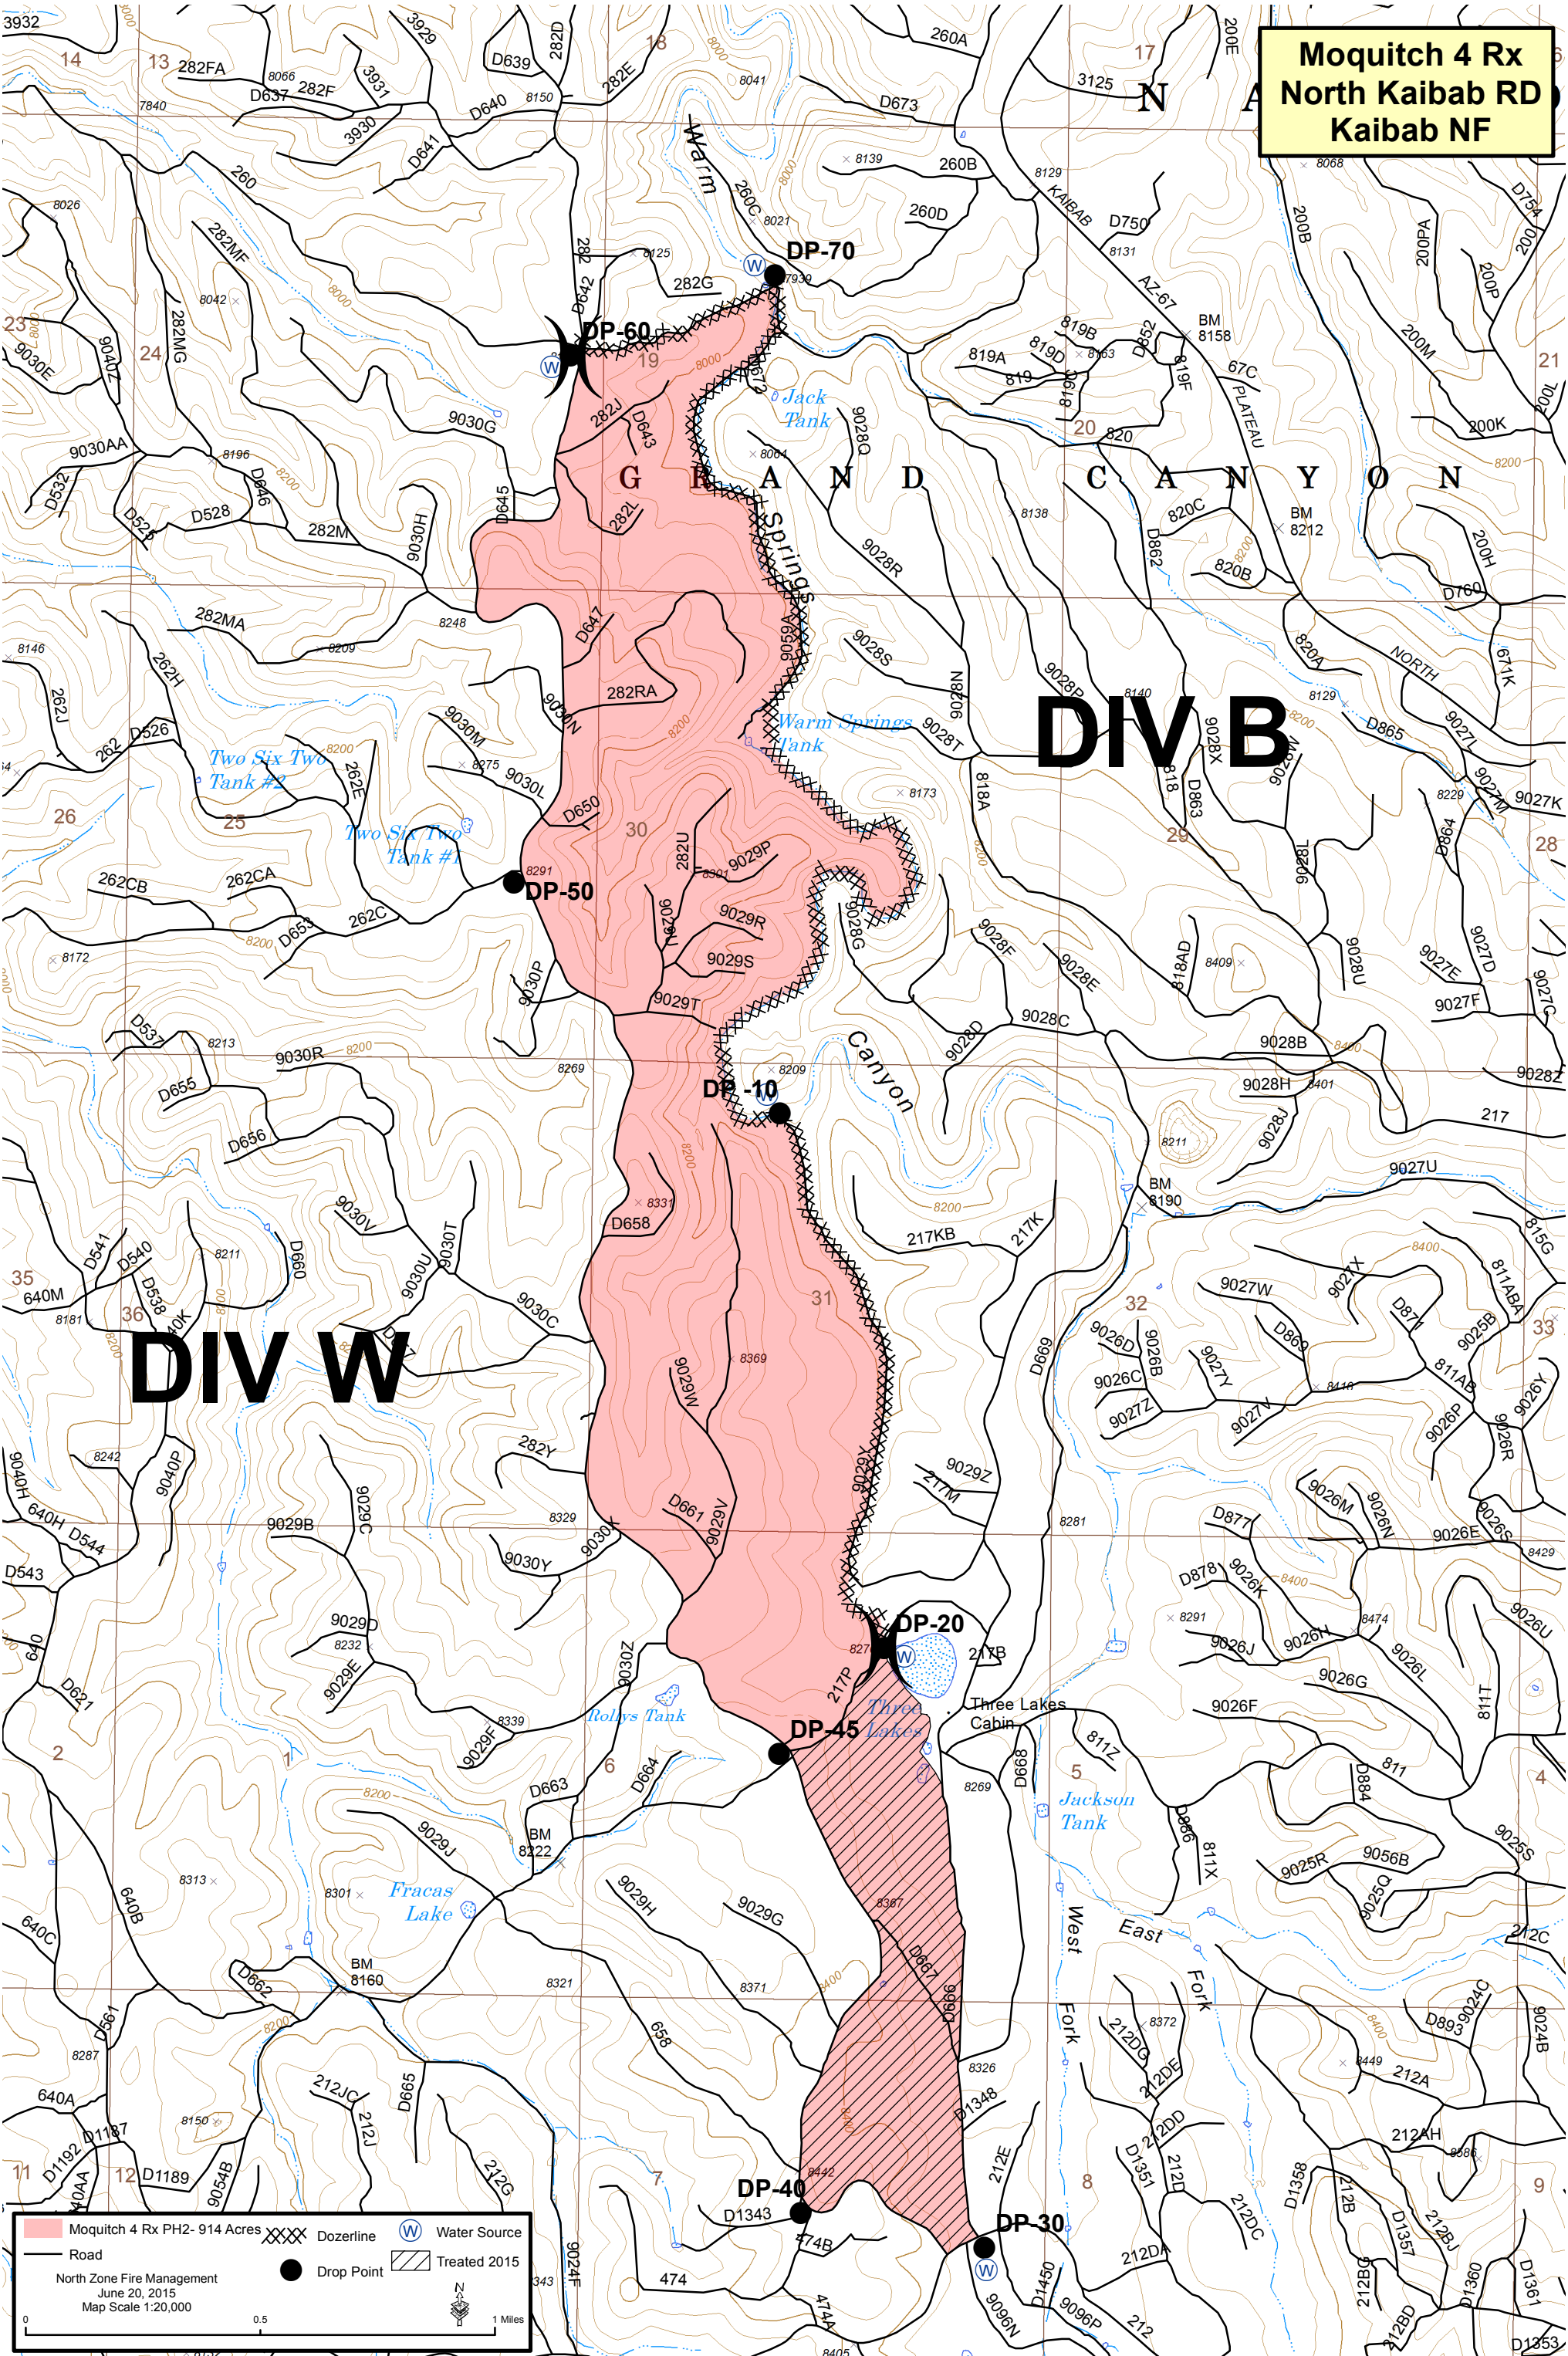

**Moquitch 4 Rx
North Kaibab RD
Kaibab NF**

	Moquitch 4 Rx PH2- 914 Acres		Dozerline		Water Source
	Road		Drop Point		Treated 2015

North Zone Fire Management
June 20, 2015
Map Scale 1:20,000

0 0.5 1 Miles