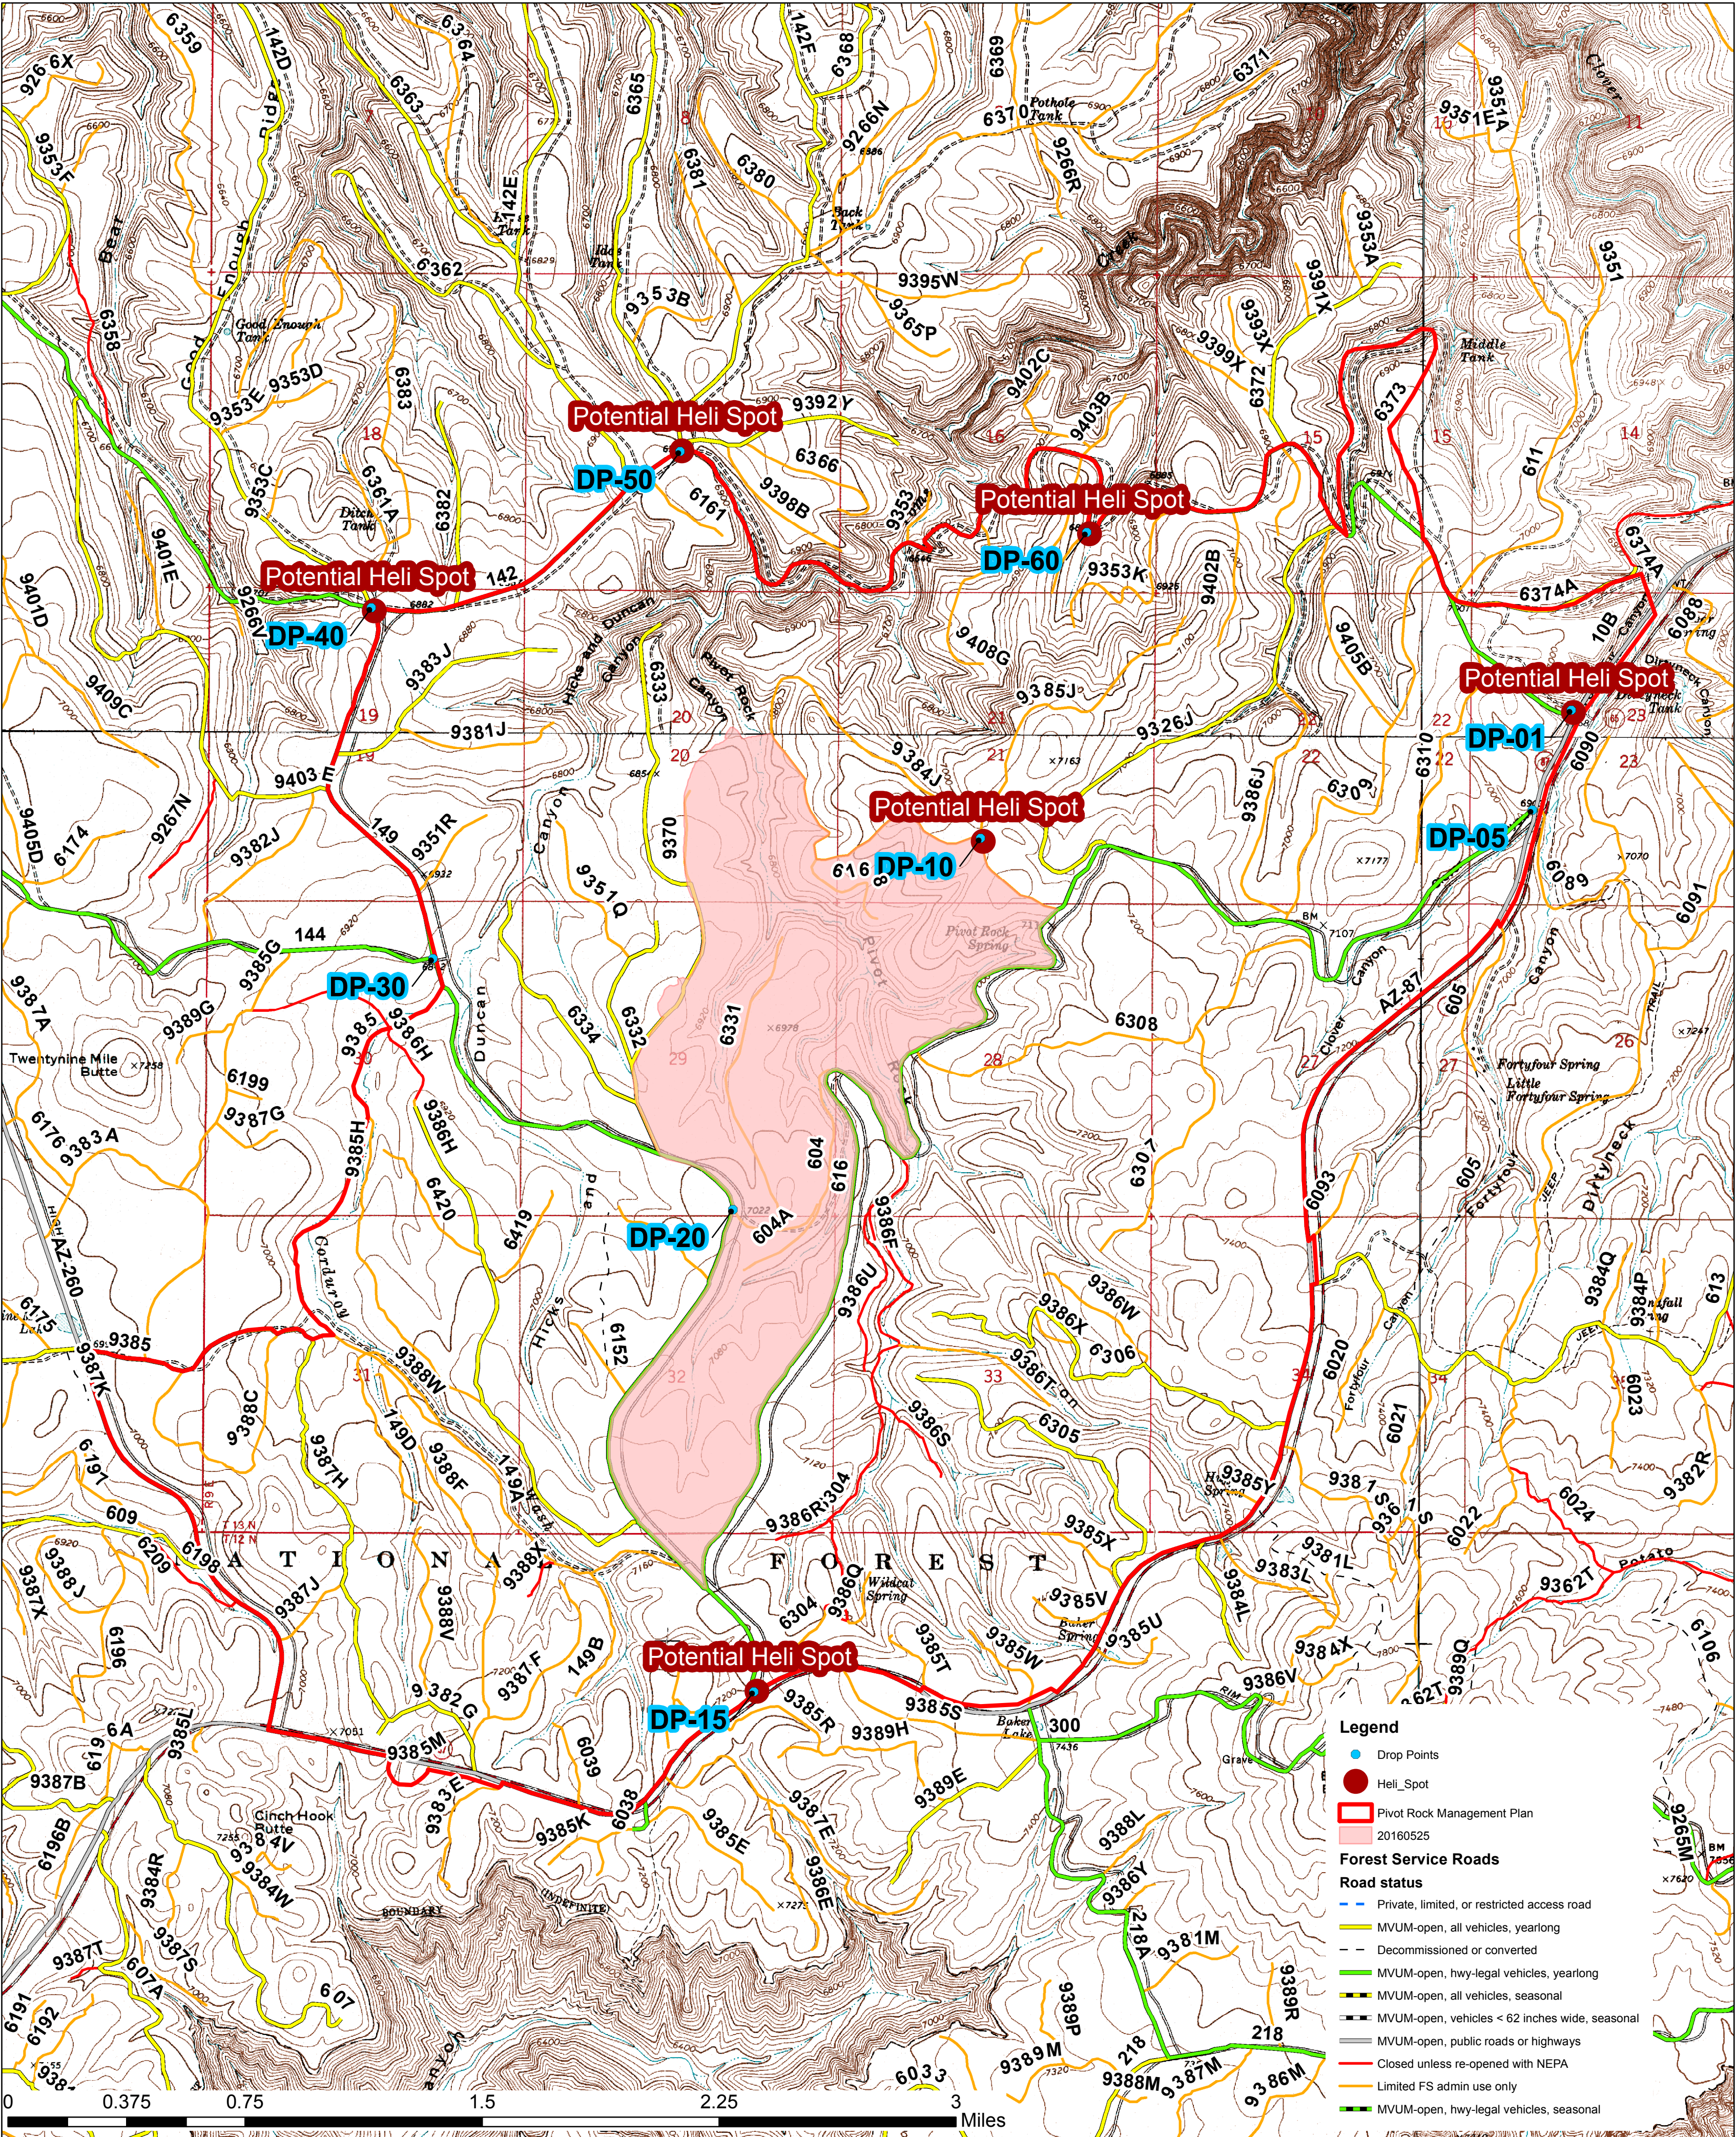

Pivot Rock Fire 05/25 1001 Acres

Legend

- Drop Points
- Heli_Spot
- ▭ Pivot Rock Management Plan
- ▭ 20160525

Forest Service Roads

Road status

- Private, limited, or restricted access road
- MVUM-open, all vehicles, yearlong
- - Decommissioned or converted
- MVUM-open, hwy-legal vehicles, yearlong
- ▬ MVUM-open, all vehicles, seasonal
- ▬ MVUM-open, vehicles < 62 inches wide, seasonal
- ▬ MVUM-open, public roads or highways
- ▬ Closed unless re-opened with NEPA
- ▬ Limited FS admin use only
- ▬ MVUM-open, hwy-legal vehicles, seasonal