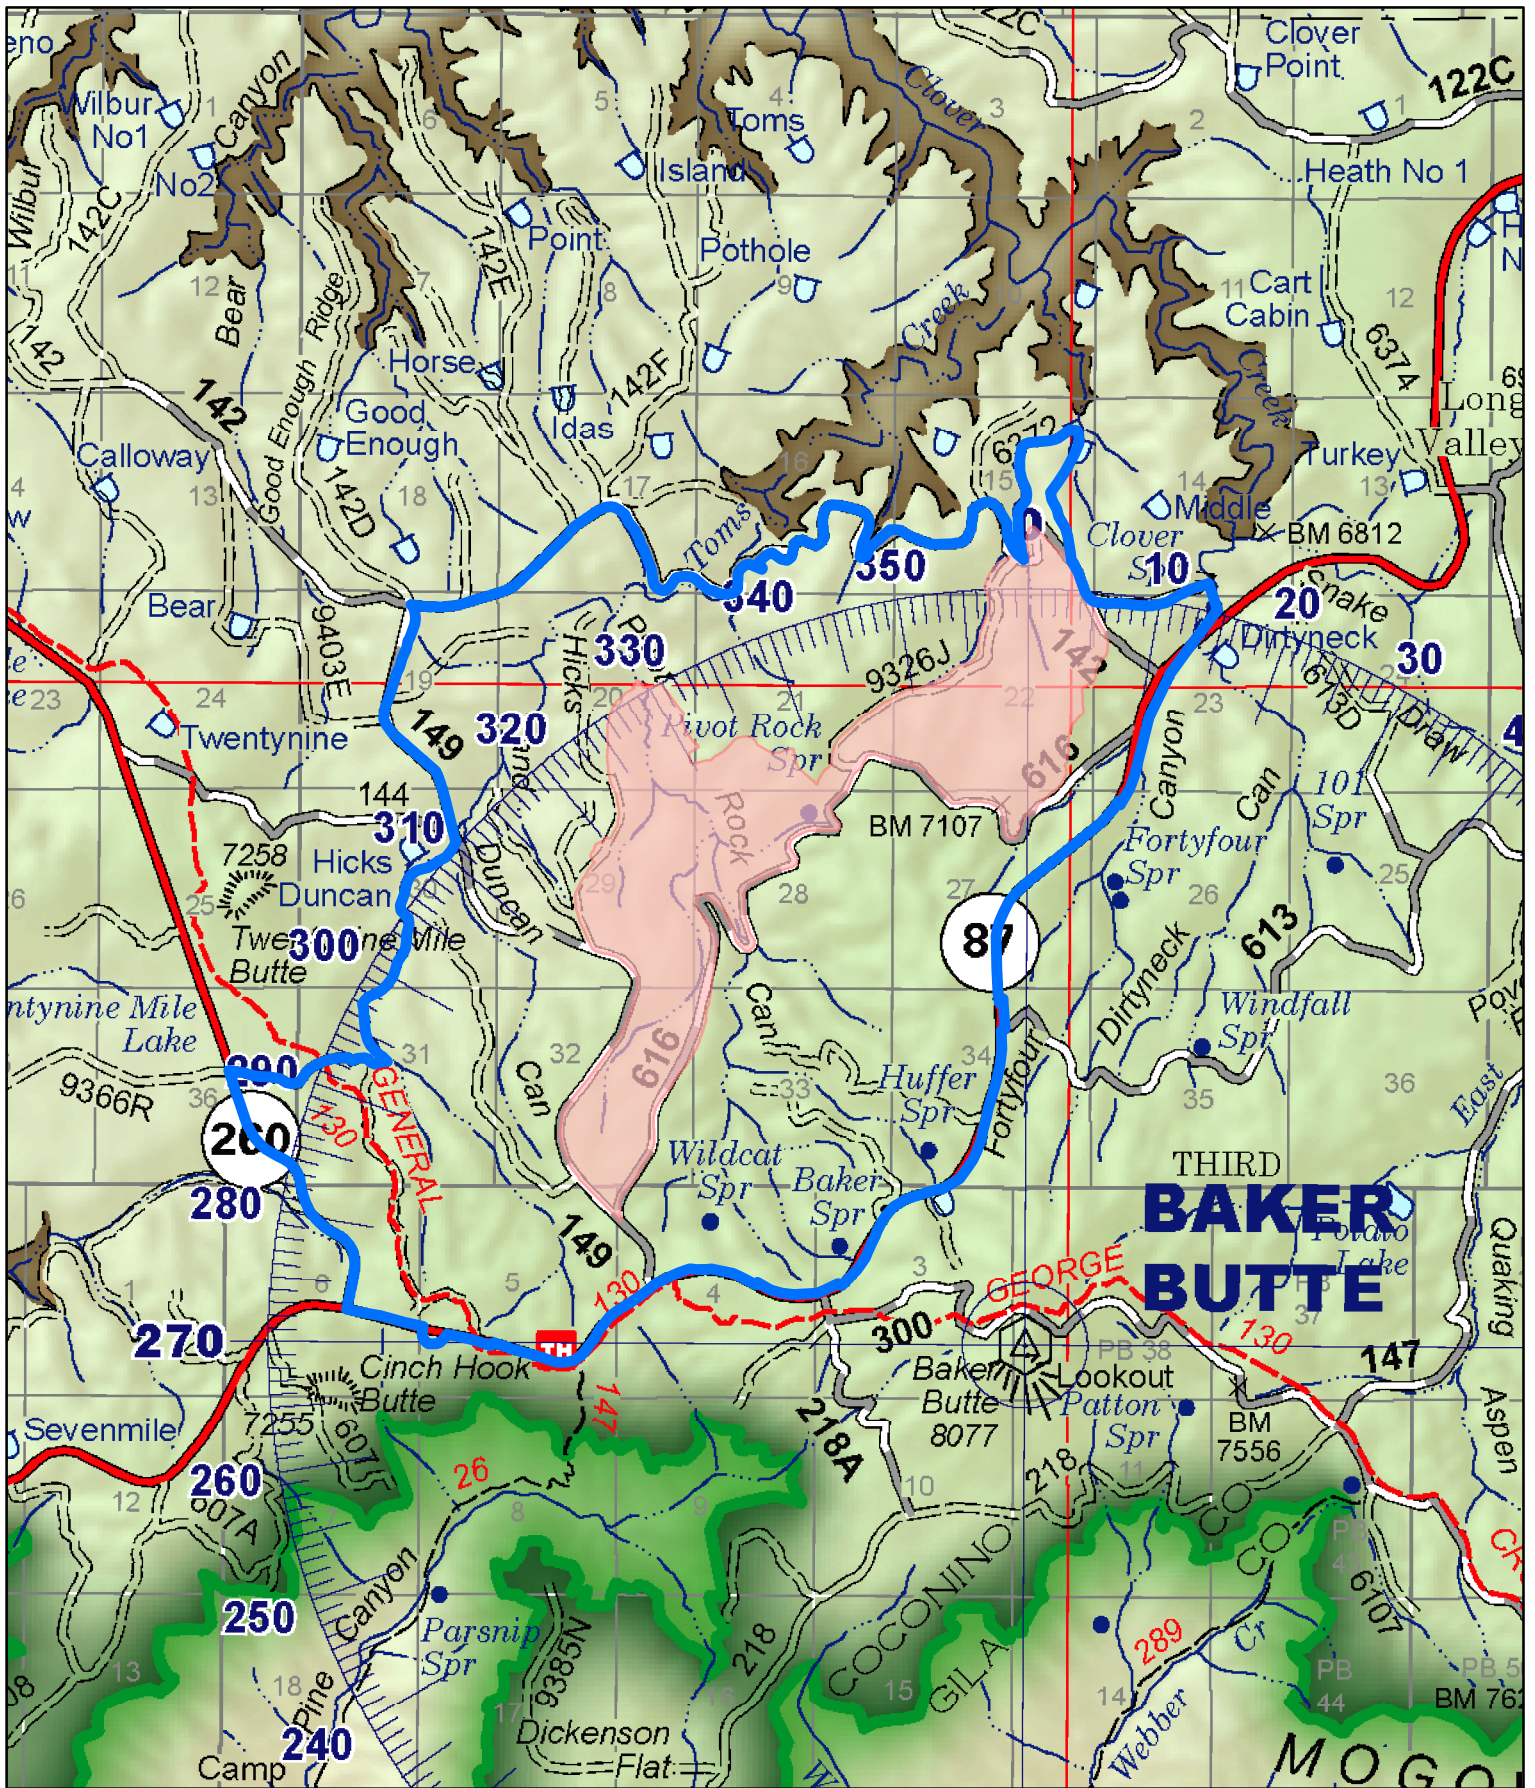

# Pivot Rock Fire 5/27 1629 Acres

**Legend**

- Pivot Rock Management Plan
- Active Fire

0 0.75 1.5 3 4.5 6 Miles

N