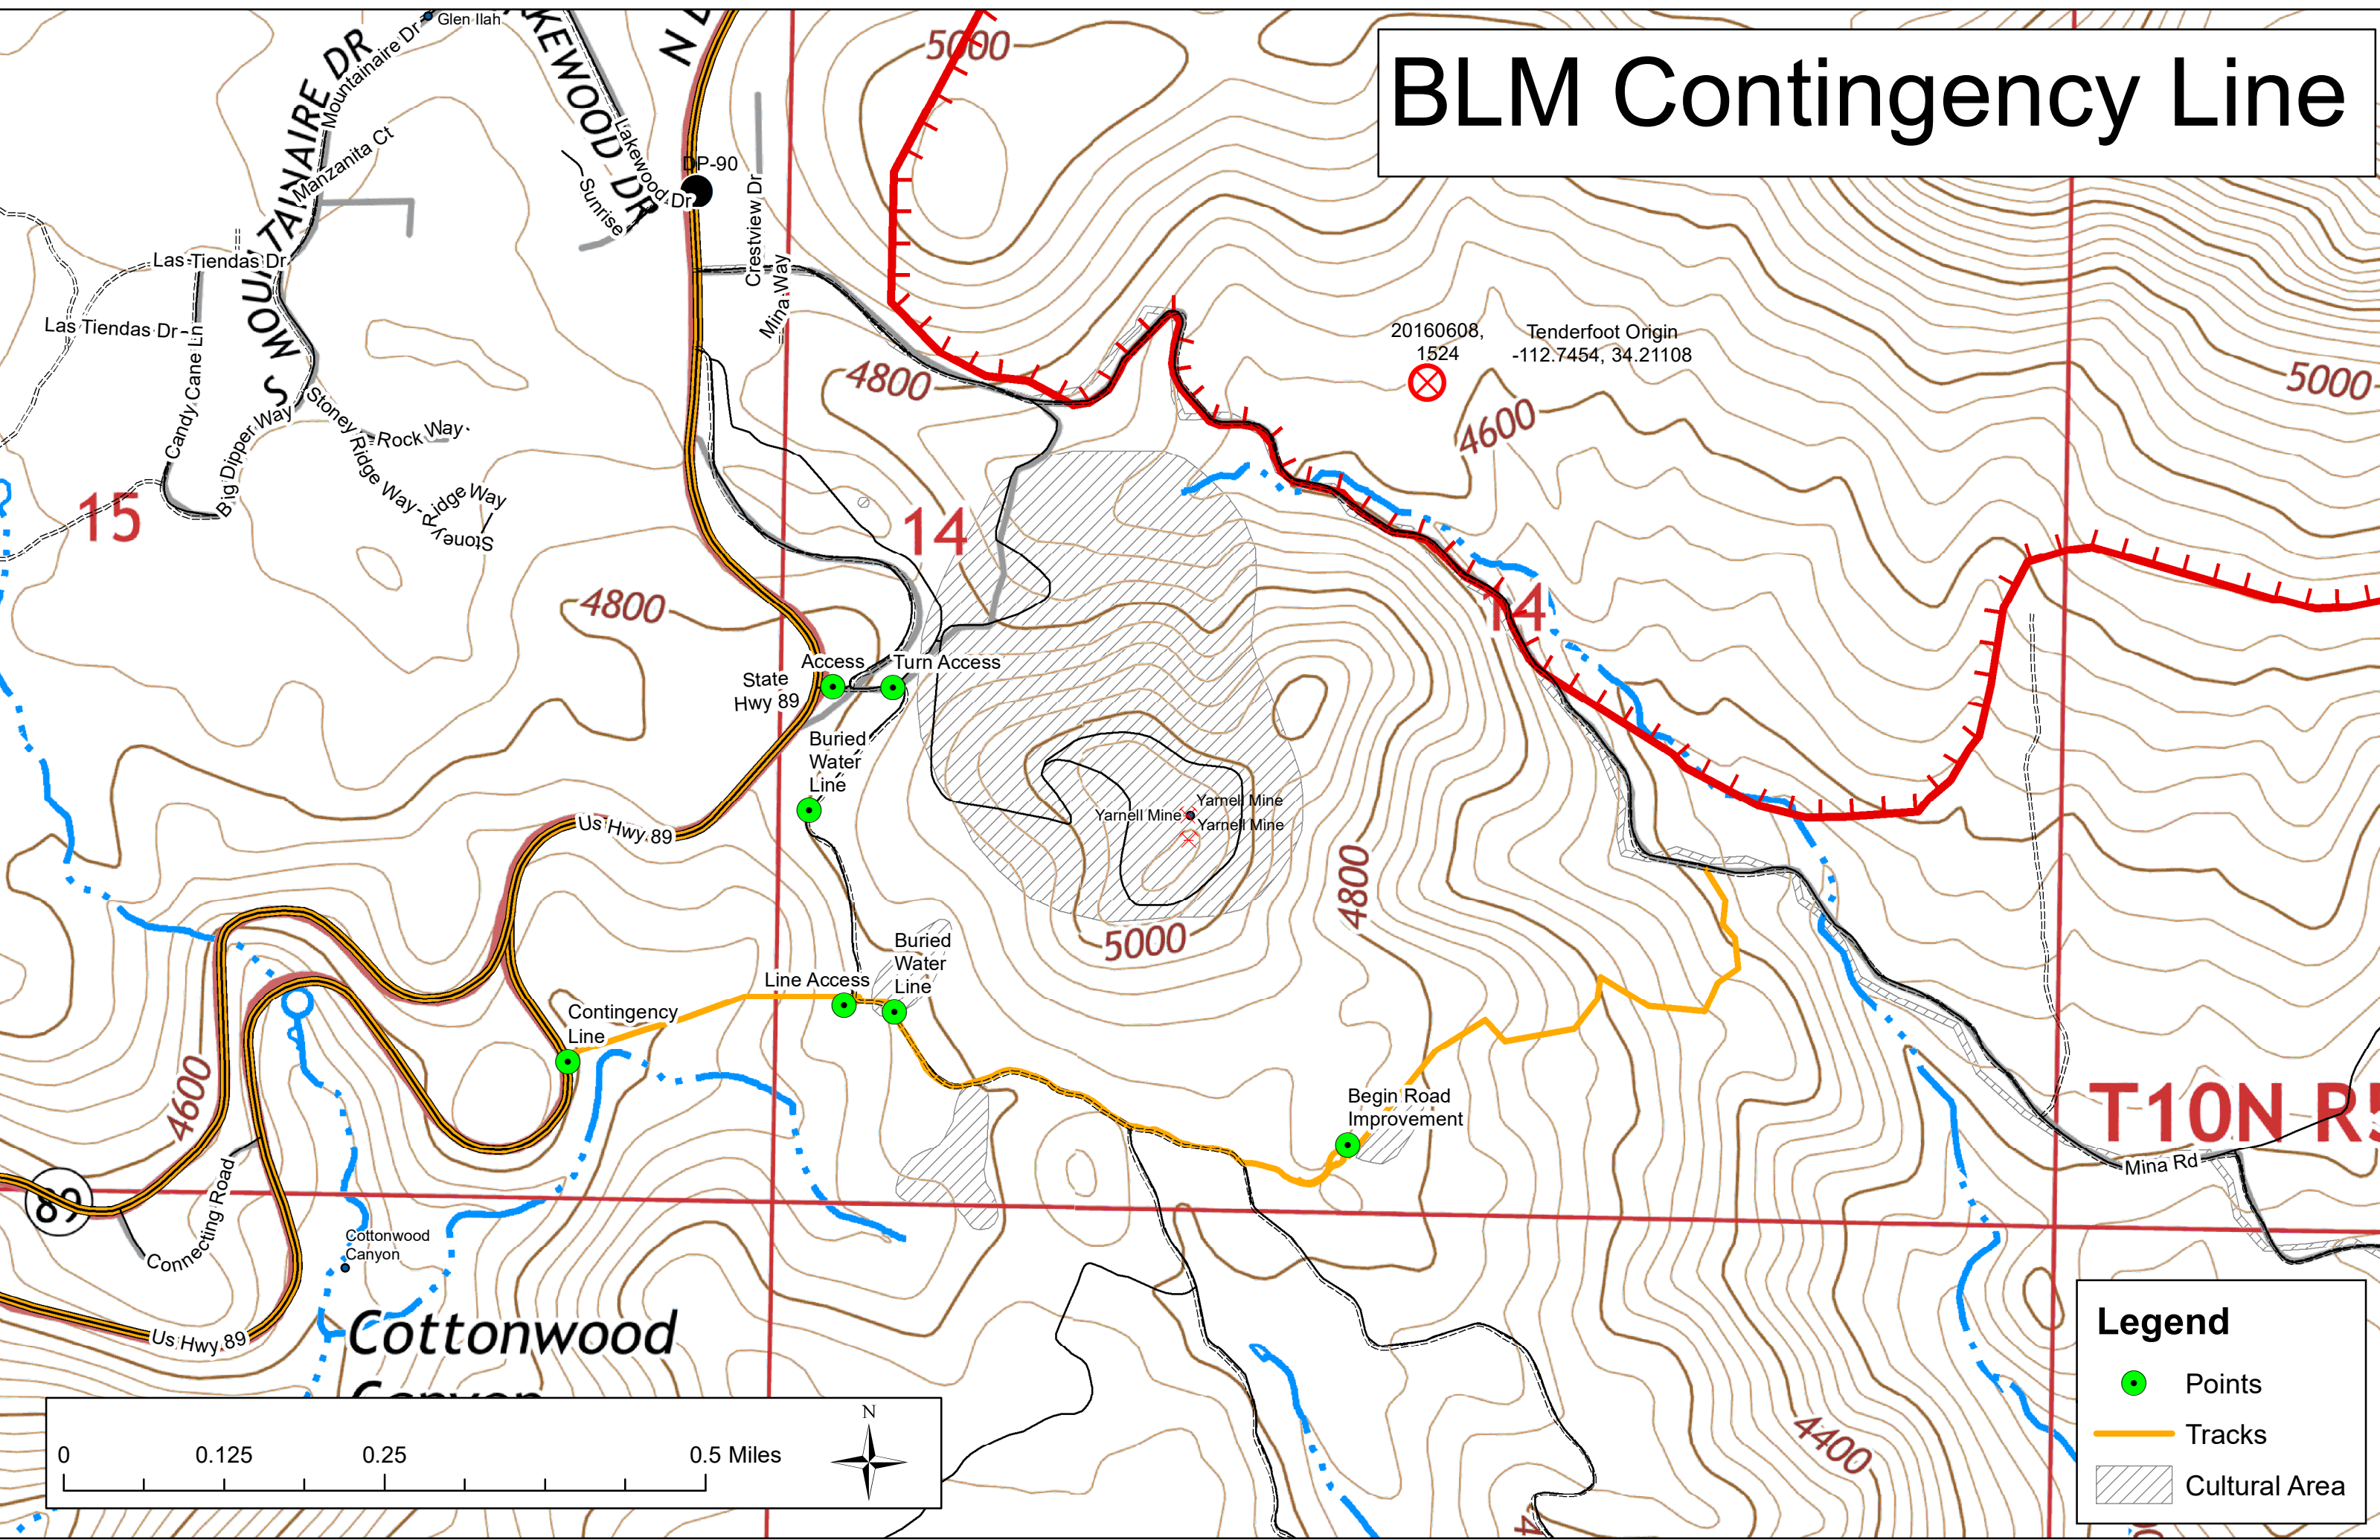

# BLM Contingency Line

20160608, 1524  
Tenderfoot Origin  
-112.7454, 34.21108

**Legend**

- Points
- Tracks
- ▨ Cultural Area