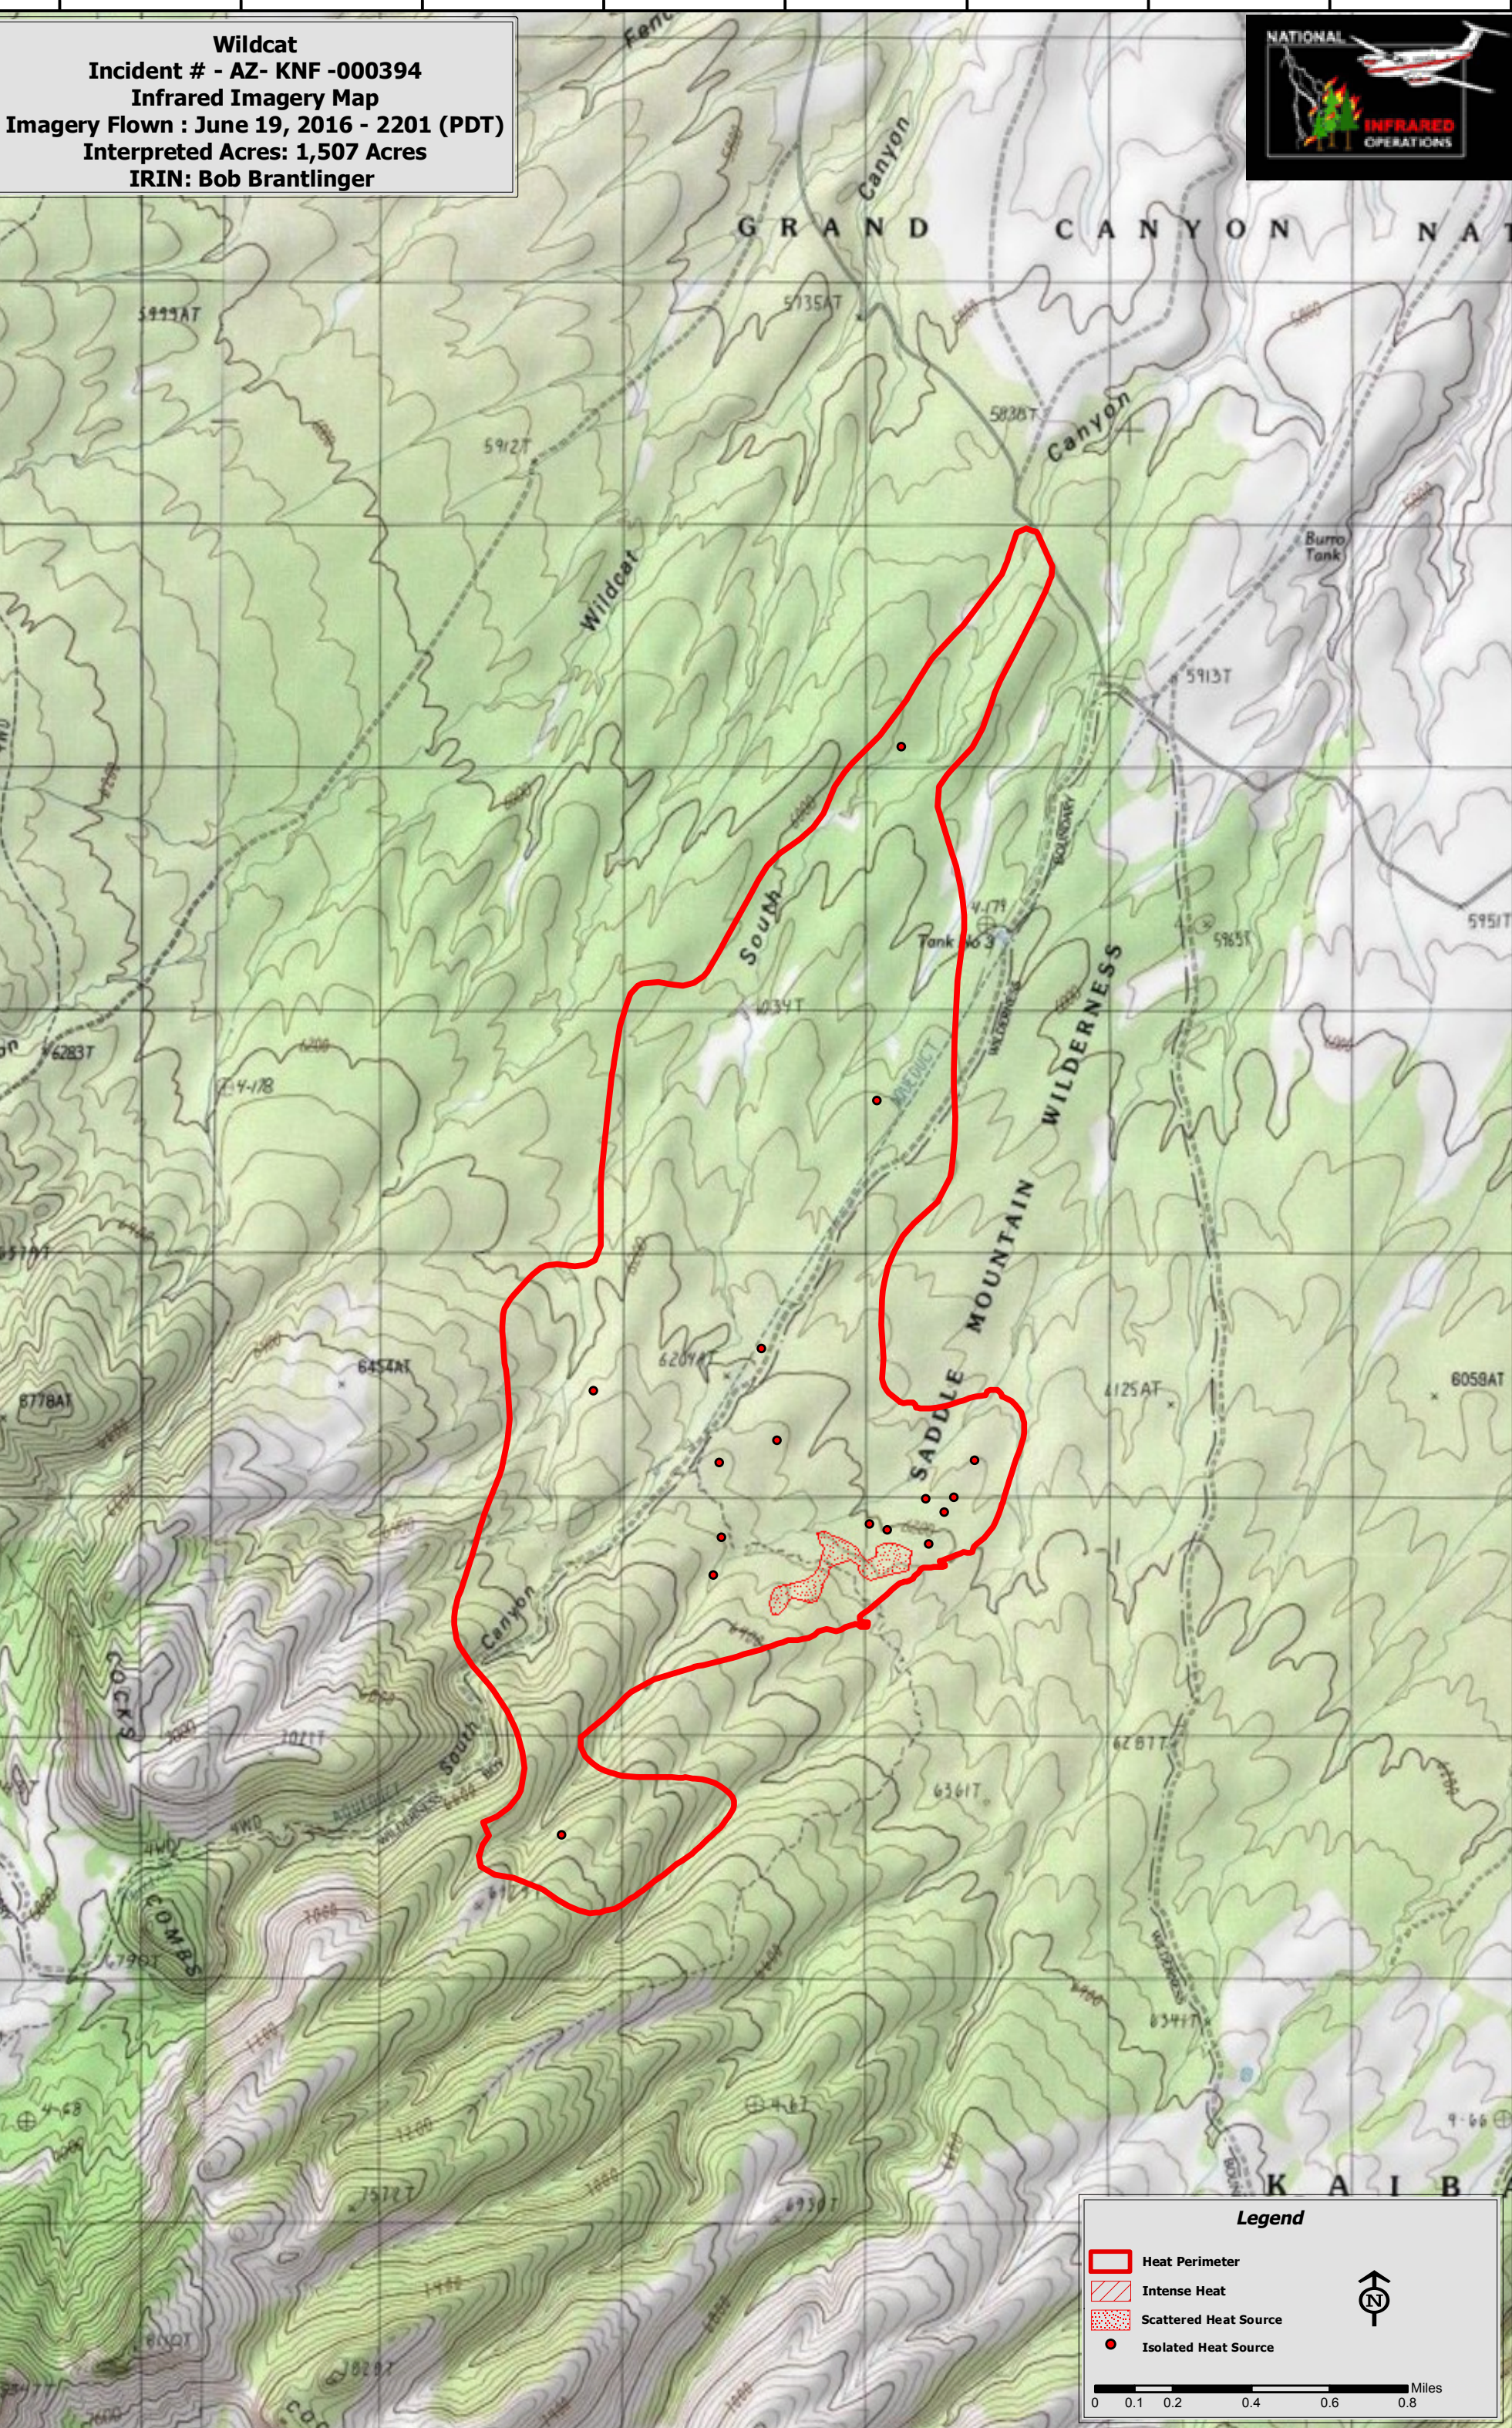

112°0'30"W 112°0'0"W 111°59'30"W 111°59'0"W 111°58'30"W 111°58'0"W 111°57'30"W 111°57'0"W 111°56'30"W

**Wildcat**  
**Incident # - AZ- KNF -000394**  
**Infrared Imagery Map**  
**Imagery Flown : June 19, 2016 - 2201 (PDT)**  
**Interpreted Acres: 1,507 Acres**  
**IRIN: Bob Brantlinger**

**Legend**

- Heat Perimeter
- Intense Heat
- Scattered Heat Source
- Isolated Heat Source

N

0 0.1 0.2 0.4 0.6 0.8 Miles

112°0'30"W 112°0'0"W 111°59'30"W 111°59'0"W 111°58'30"W 111°58'0"W 111°57'30"W 111°57'0"W 111°56'30"W