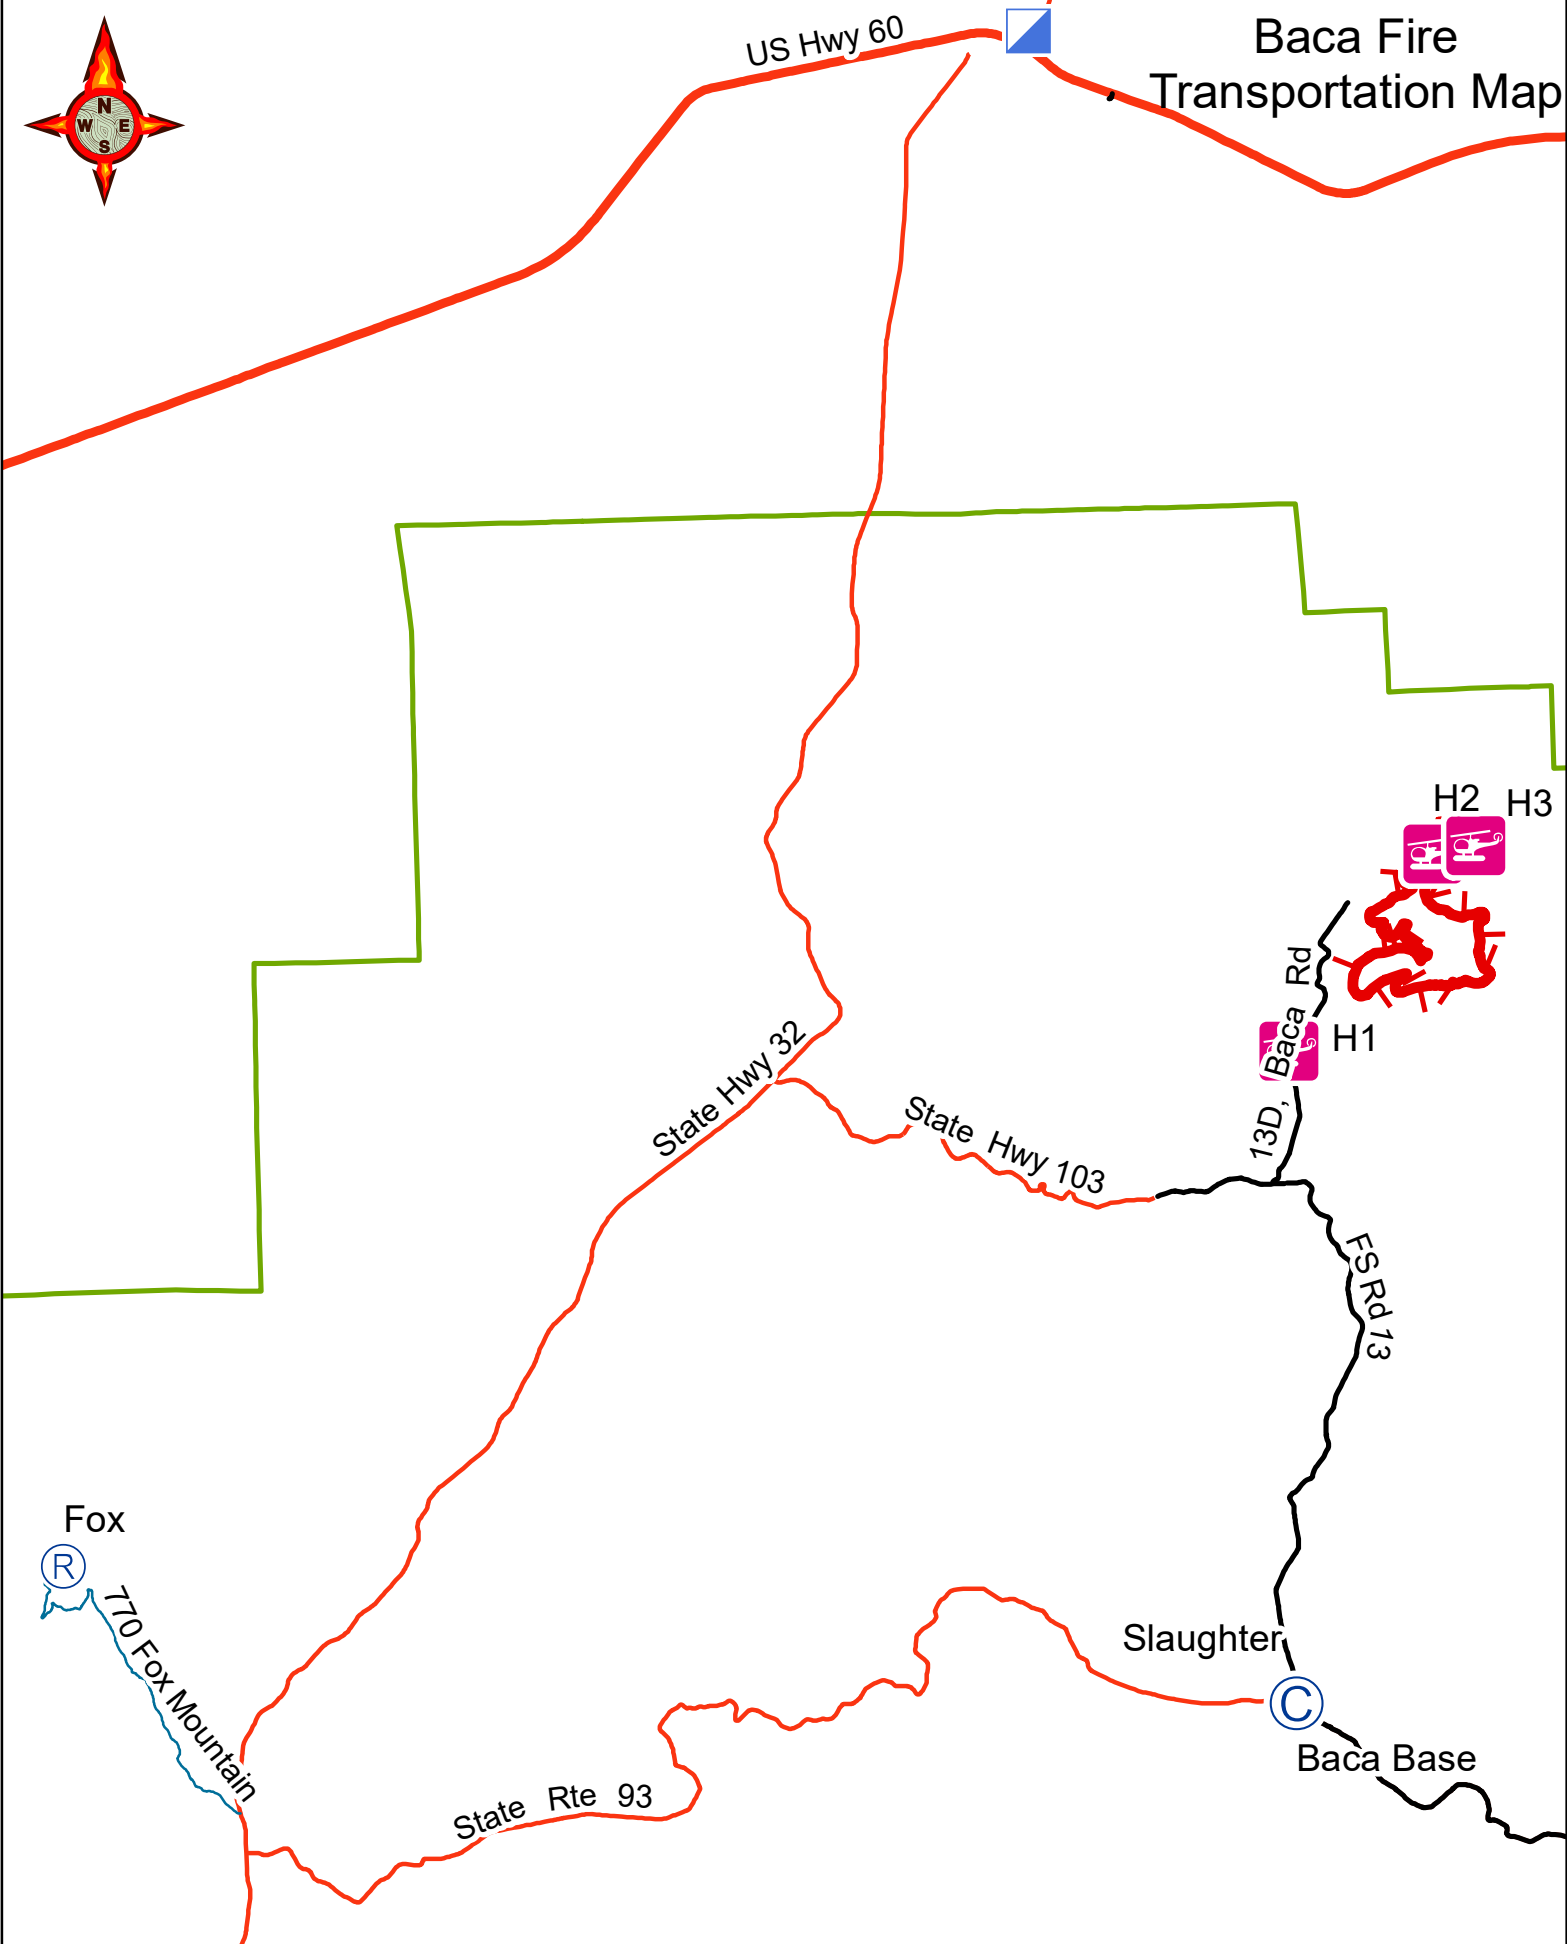

Baca Fire Transportation Map

US Hwy 60

H2 H3

State Hwy 32

State Hwy 103

13D, Baca Rd

H1

FS Rd 13

Fox

770 Fox Mountain

State Rte 93

Slaughter

Baca Base